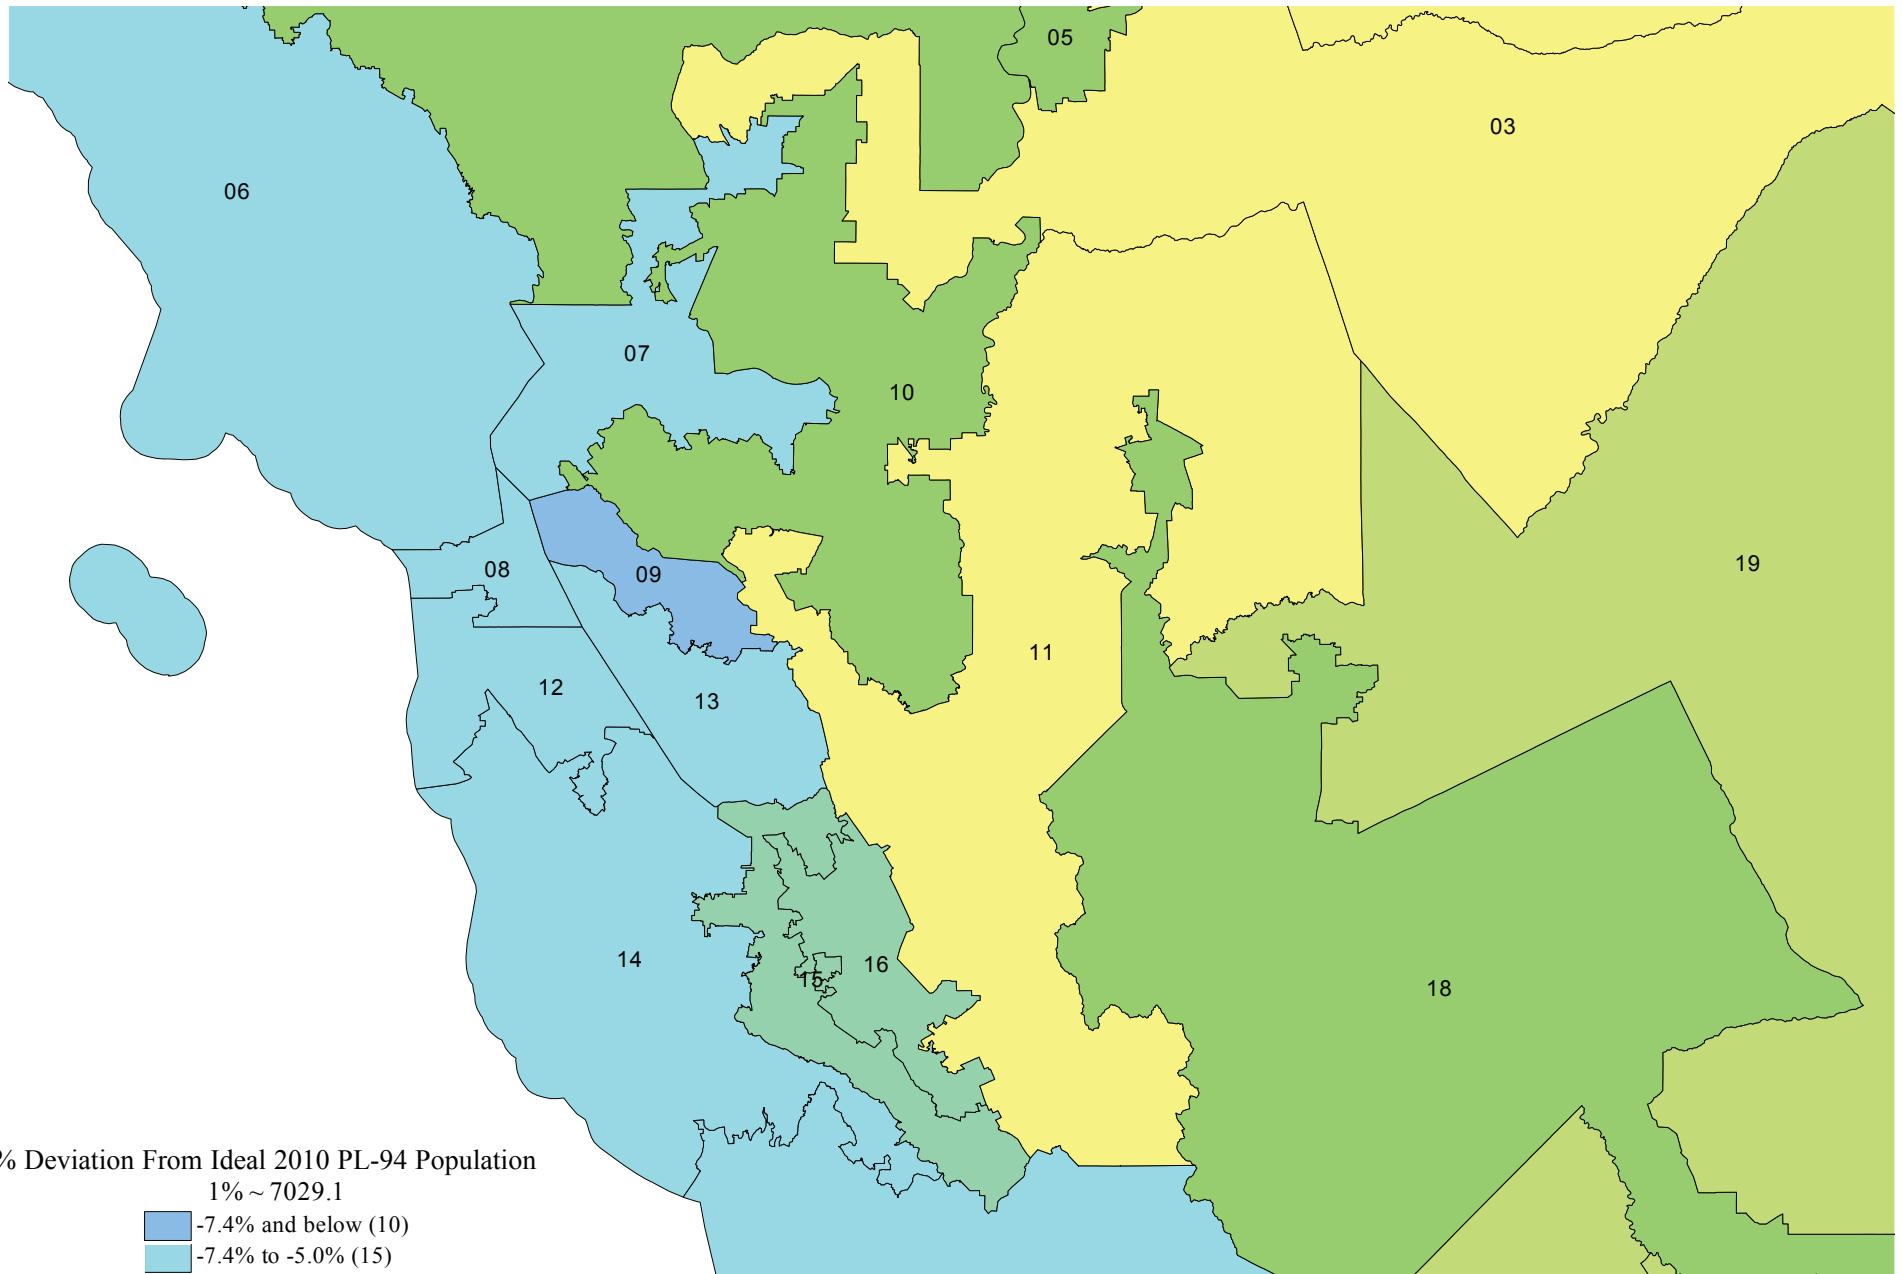

# 2001 Congressional Districts: San Francisco/Bay Area

% Deviation From Ideal 2010 PL-94 Population

1% ~ 7029.1