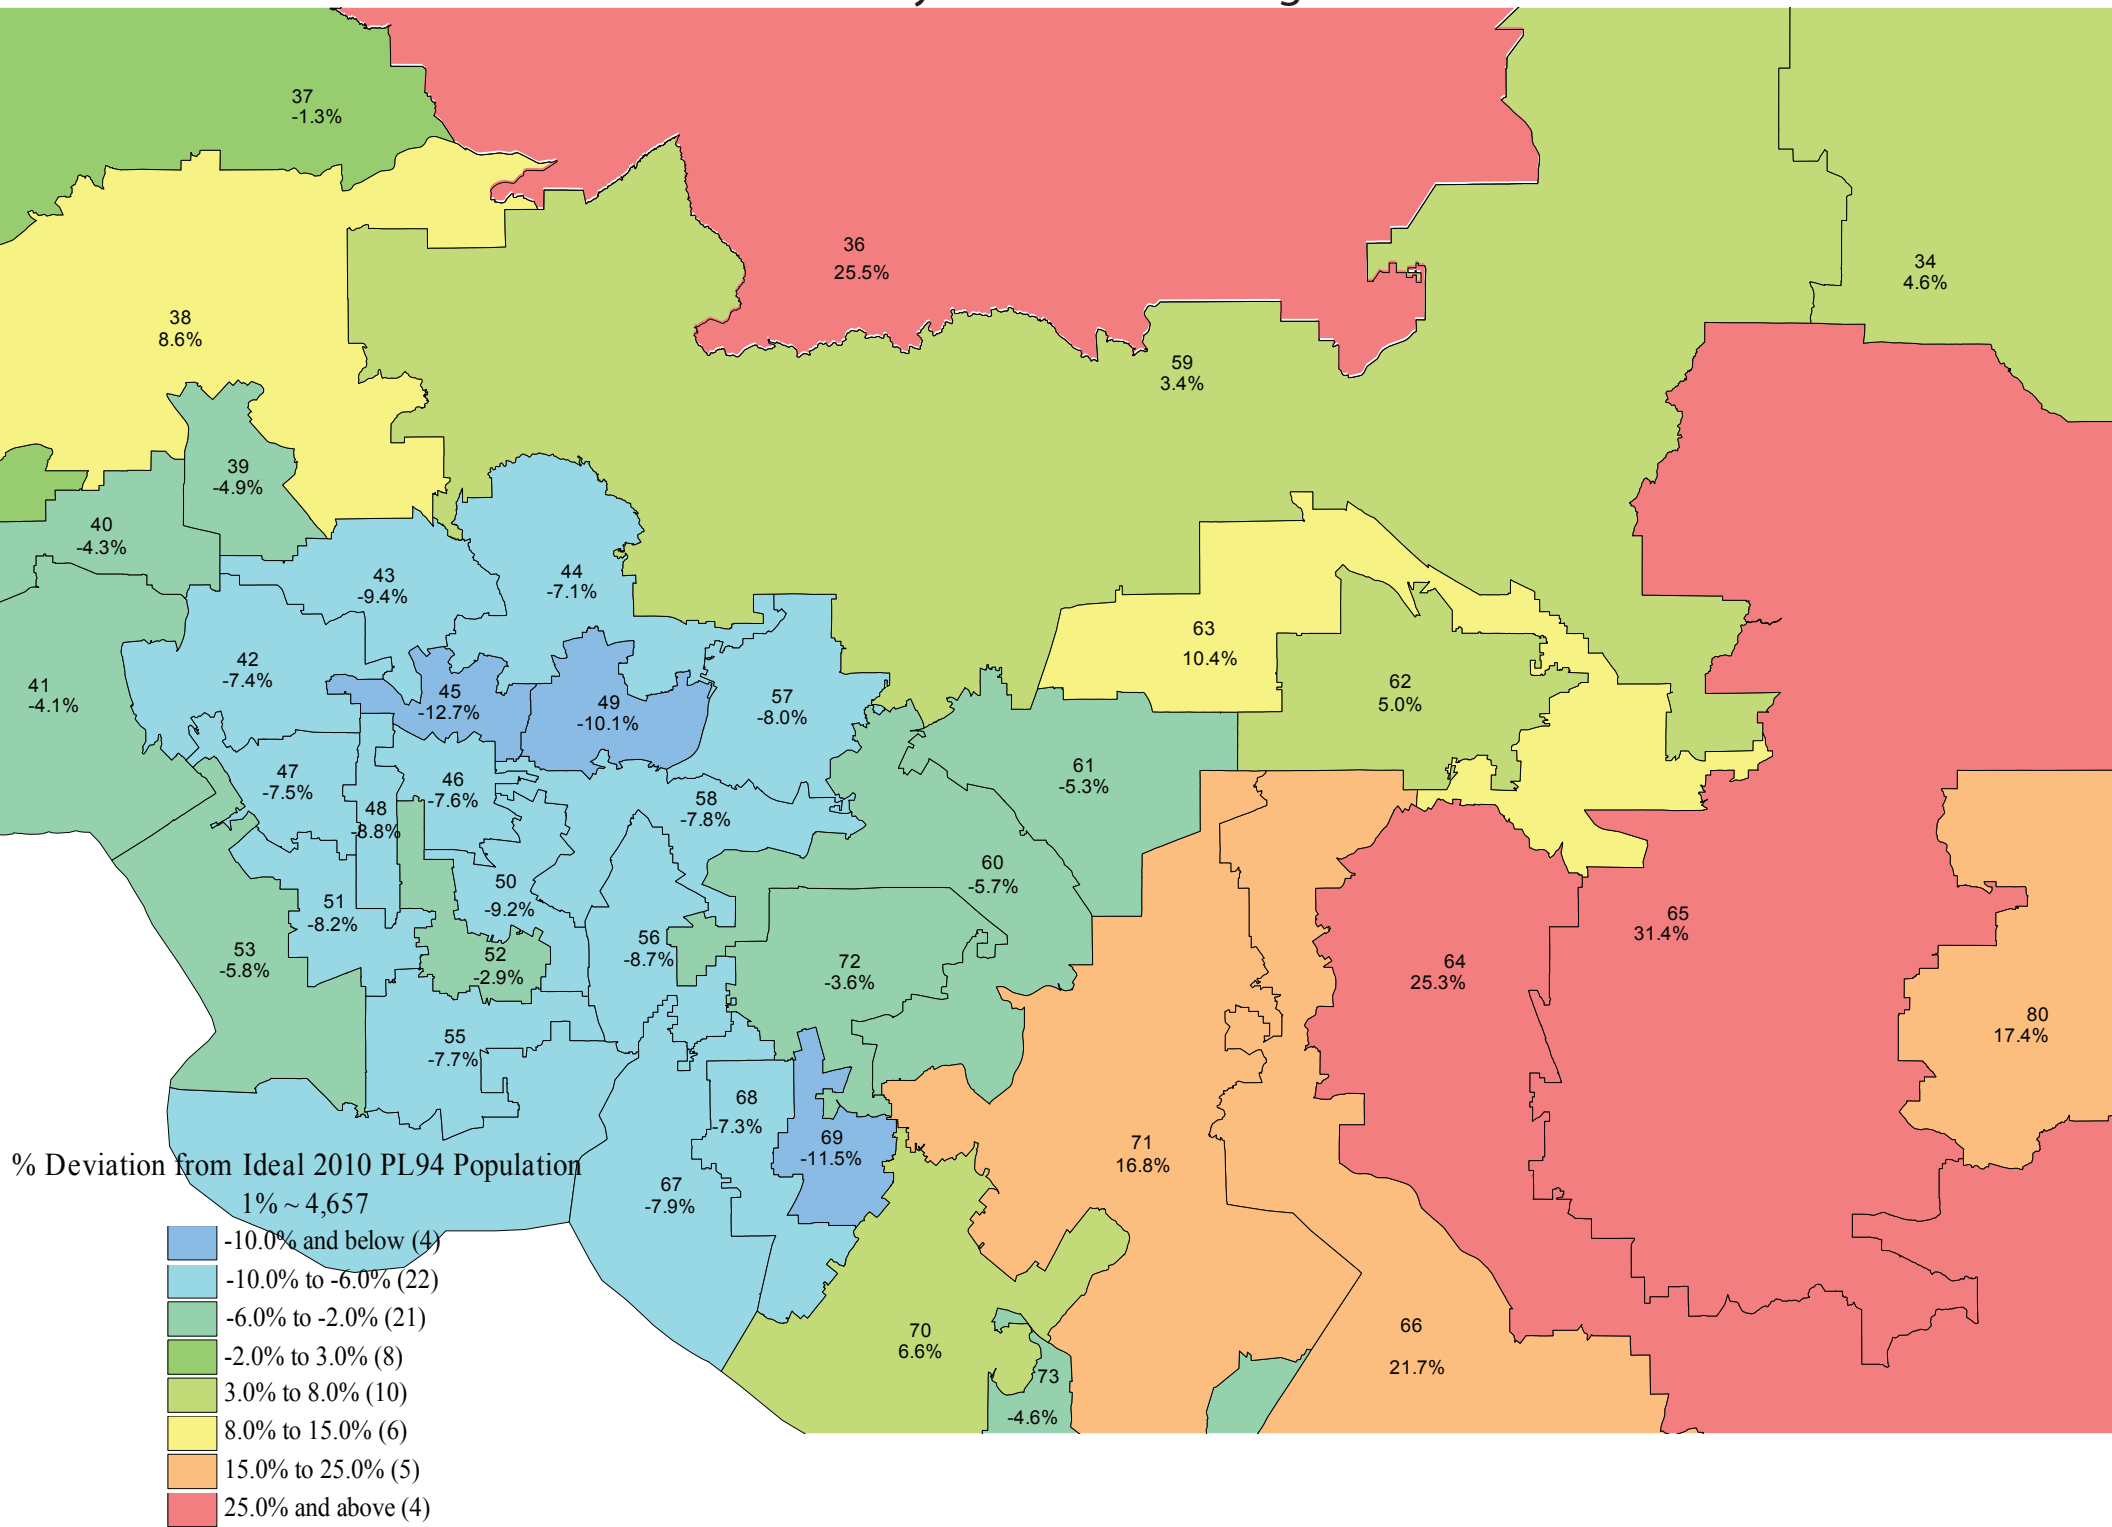

2001 Assembly Districts - Los Angeles Area

Data Source: Statewide Database (510)642-9086