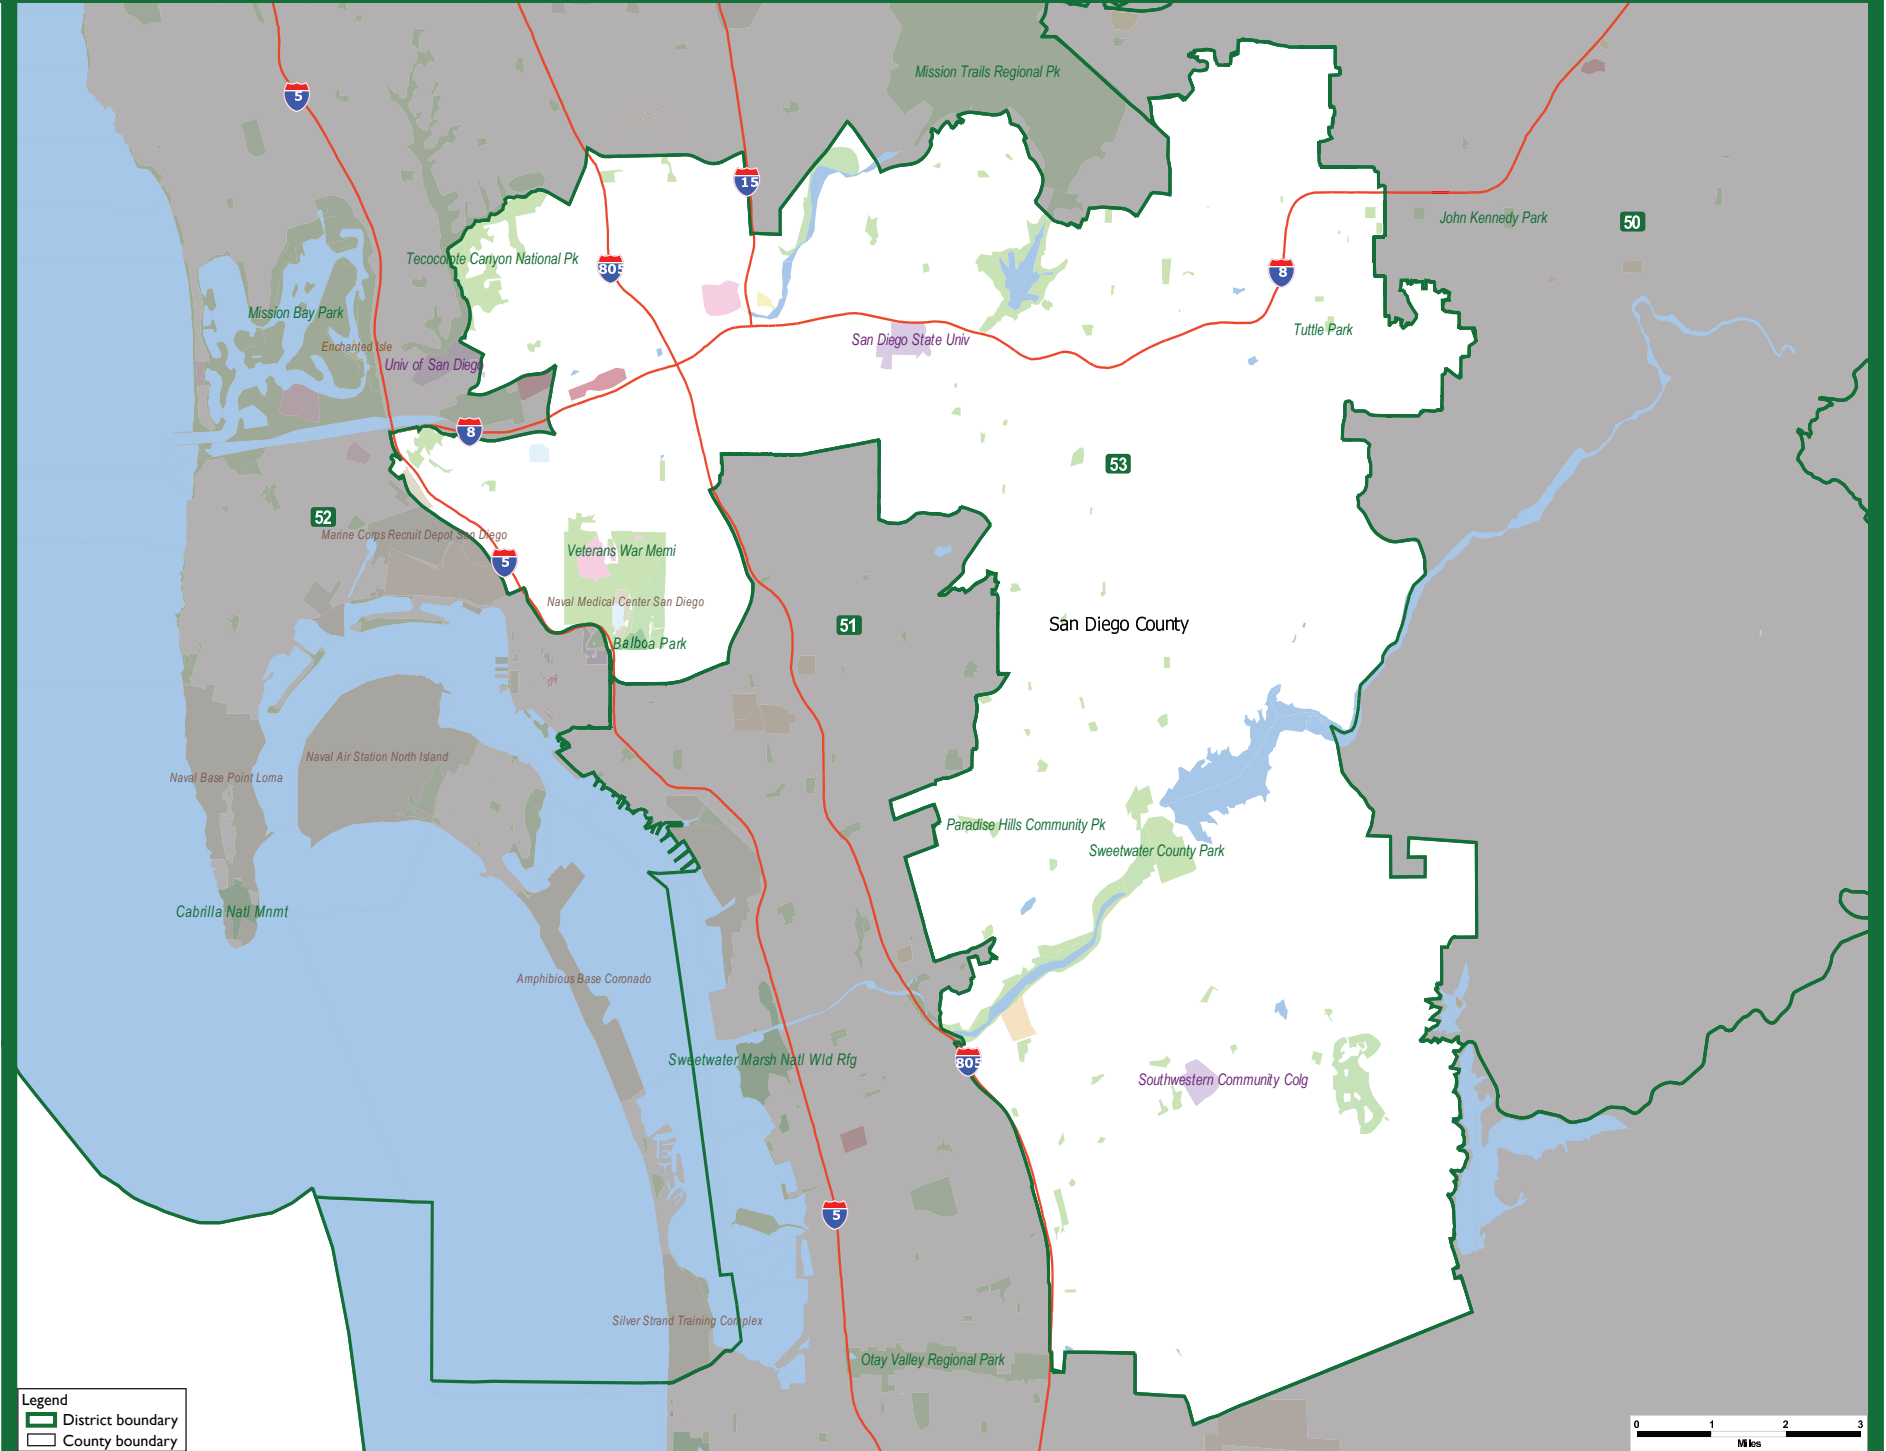

State of California
Congressional District 53

Legend
District boundary
County boundary

0 1 2 3
Miles

Adopted August 15th, 2011
Statewide Database 2013, <http://statewidedatabase.org/>
University of California, Berkeley School of Law