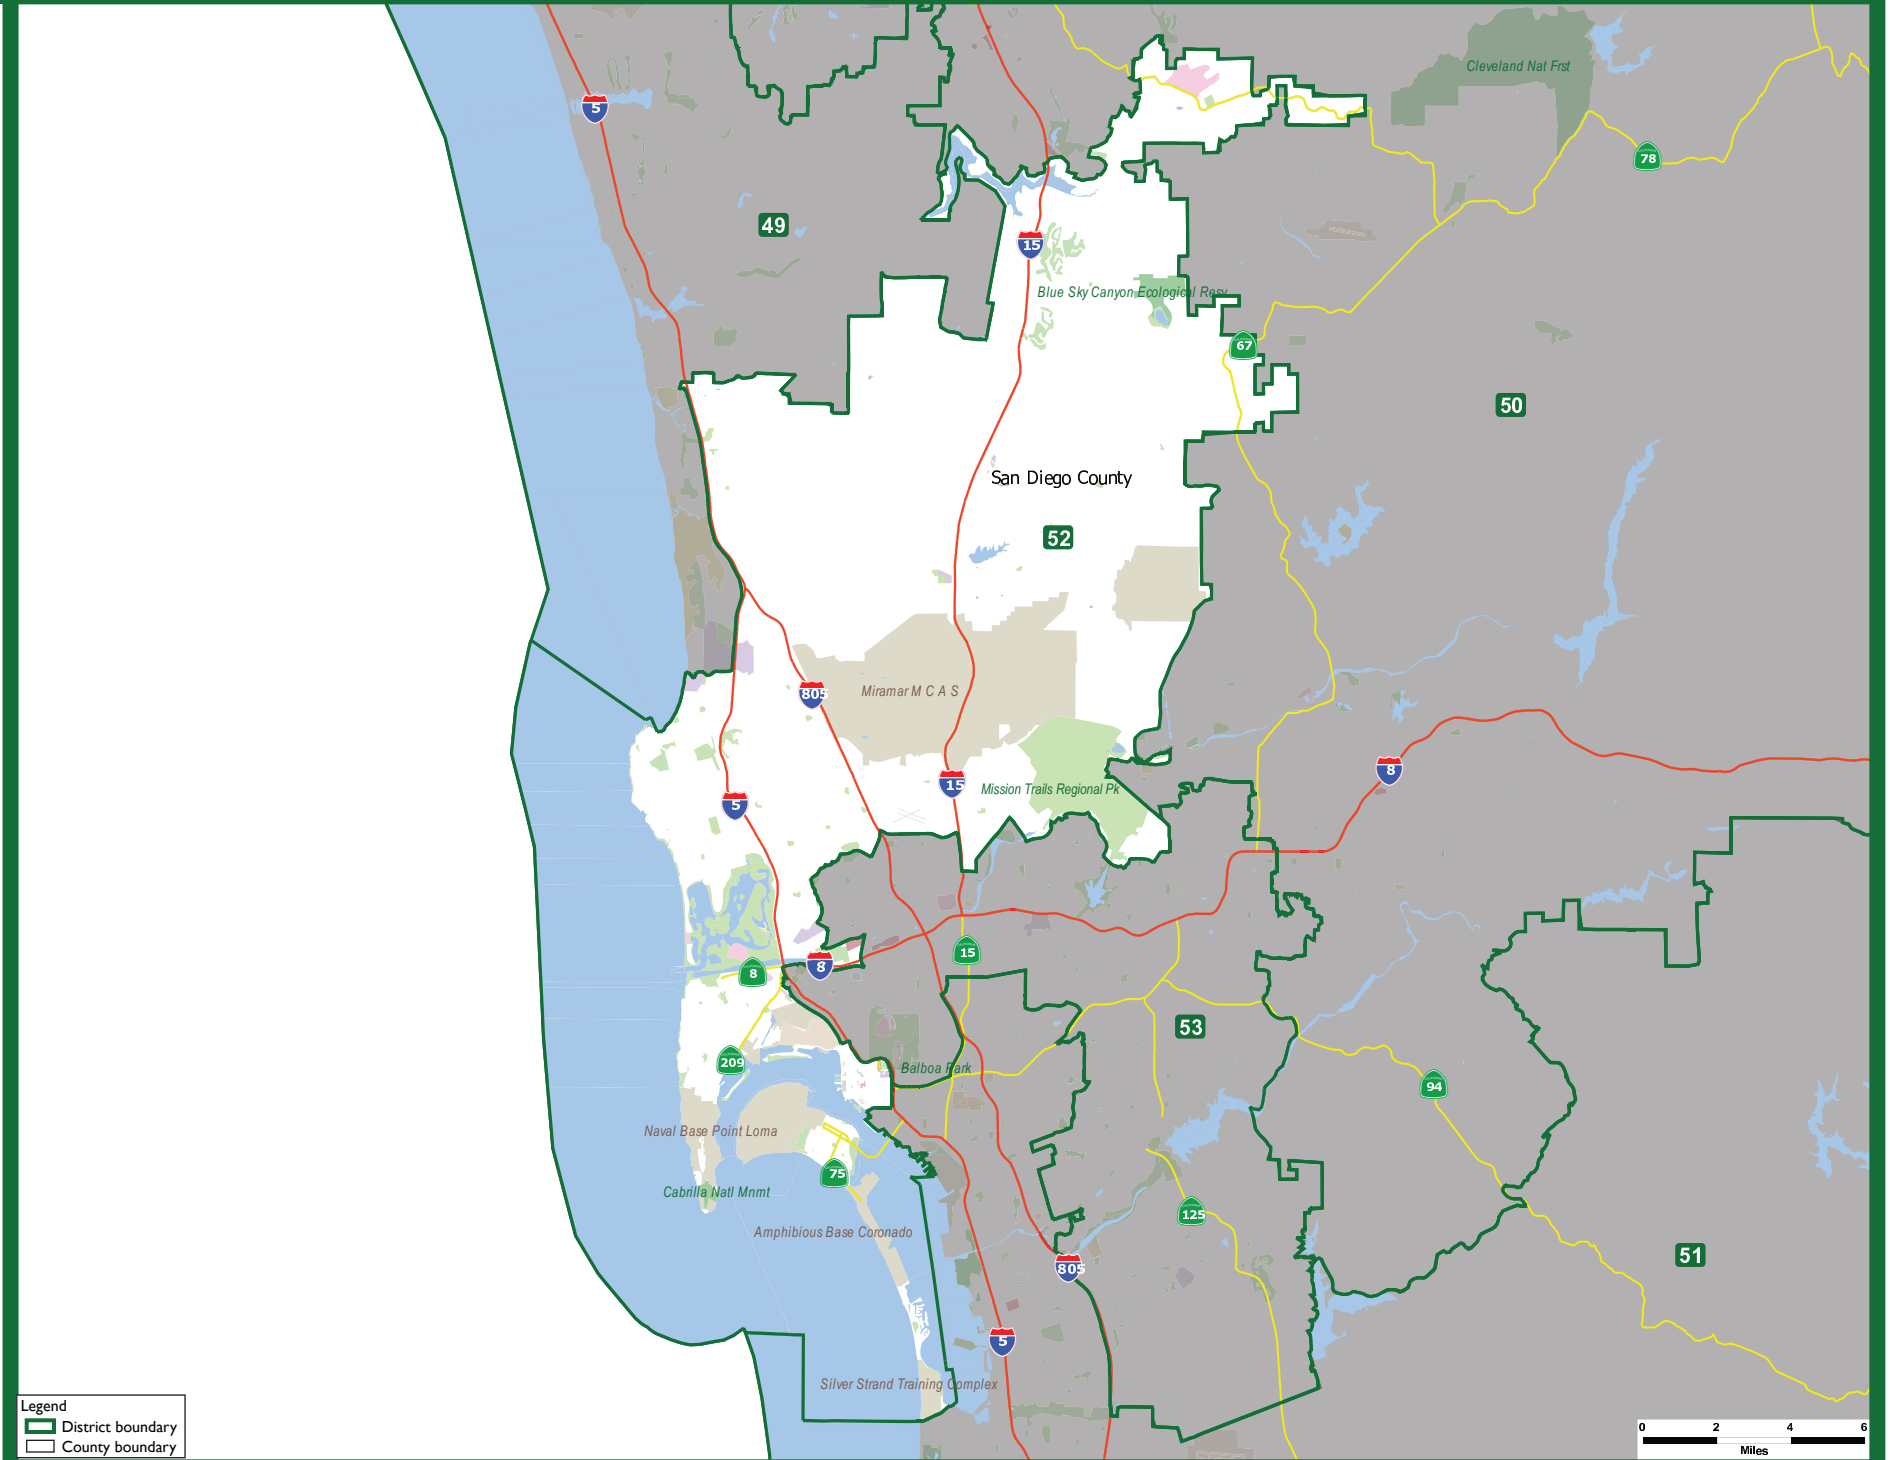

State of California  
Congressional District 52

Legend  
District boundary  
County boundary

0 2 4 6  
Miles