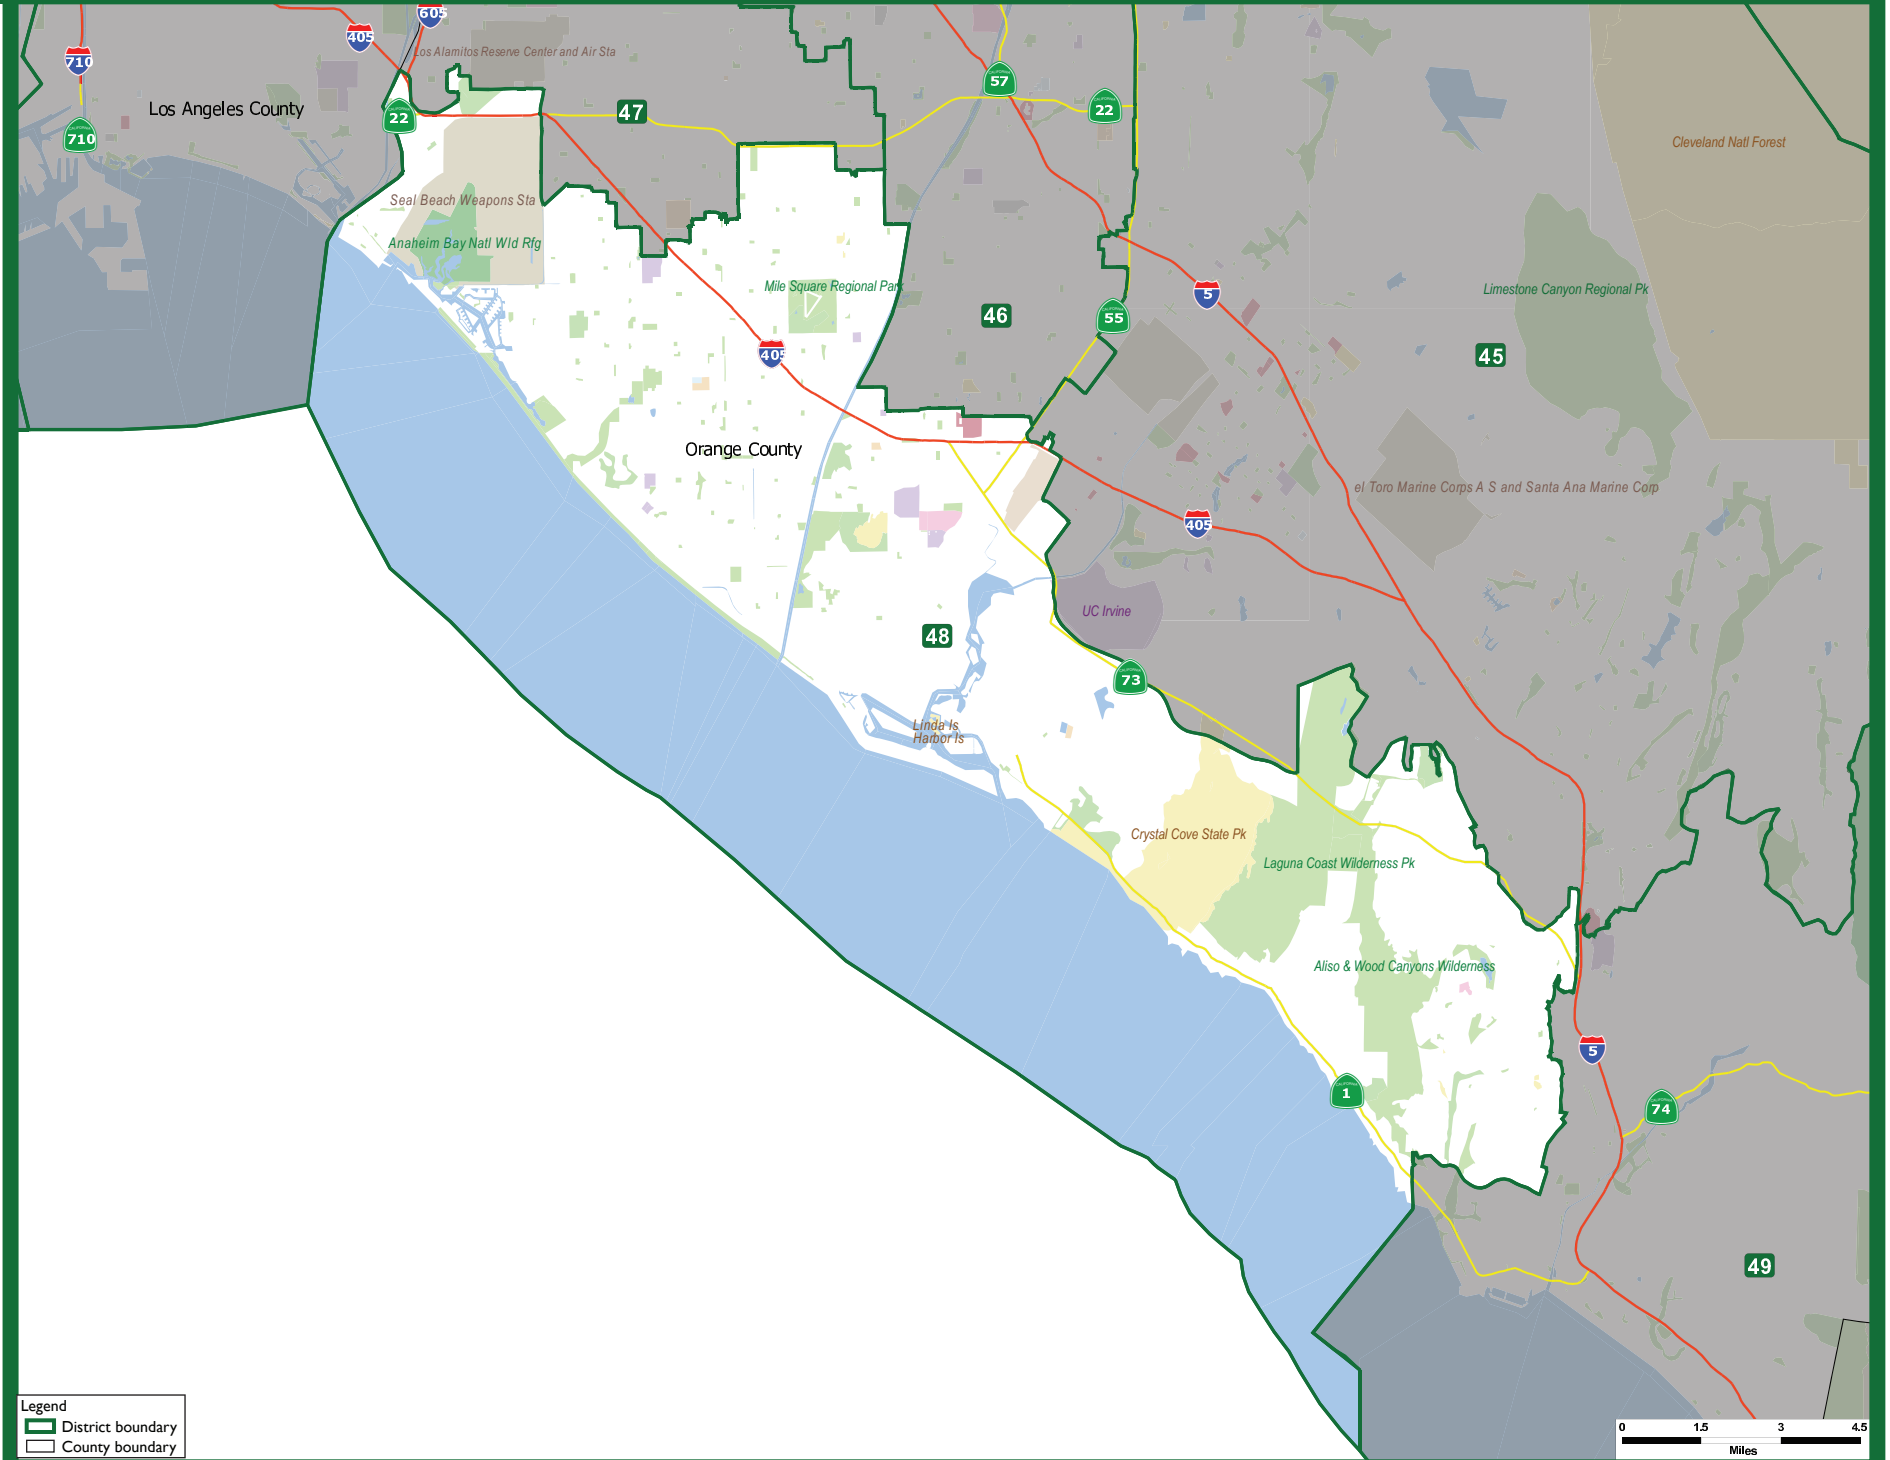

State of California
Congressional District 48

Legend
District boundary
County boundary

0 1.5 3 4.5
Miles