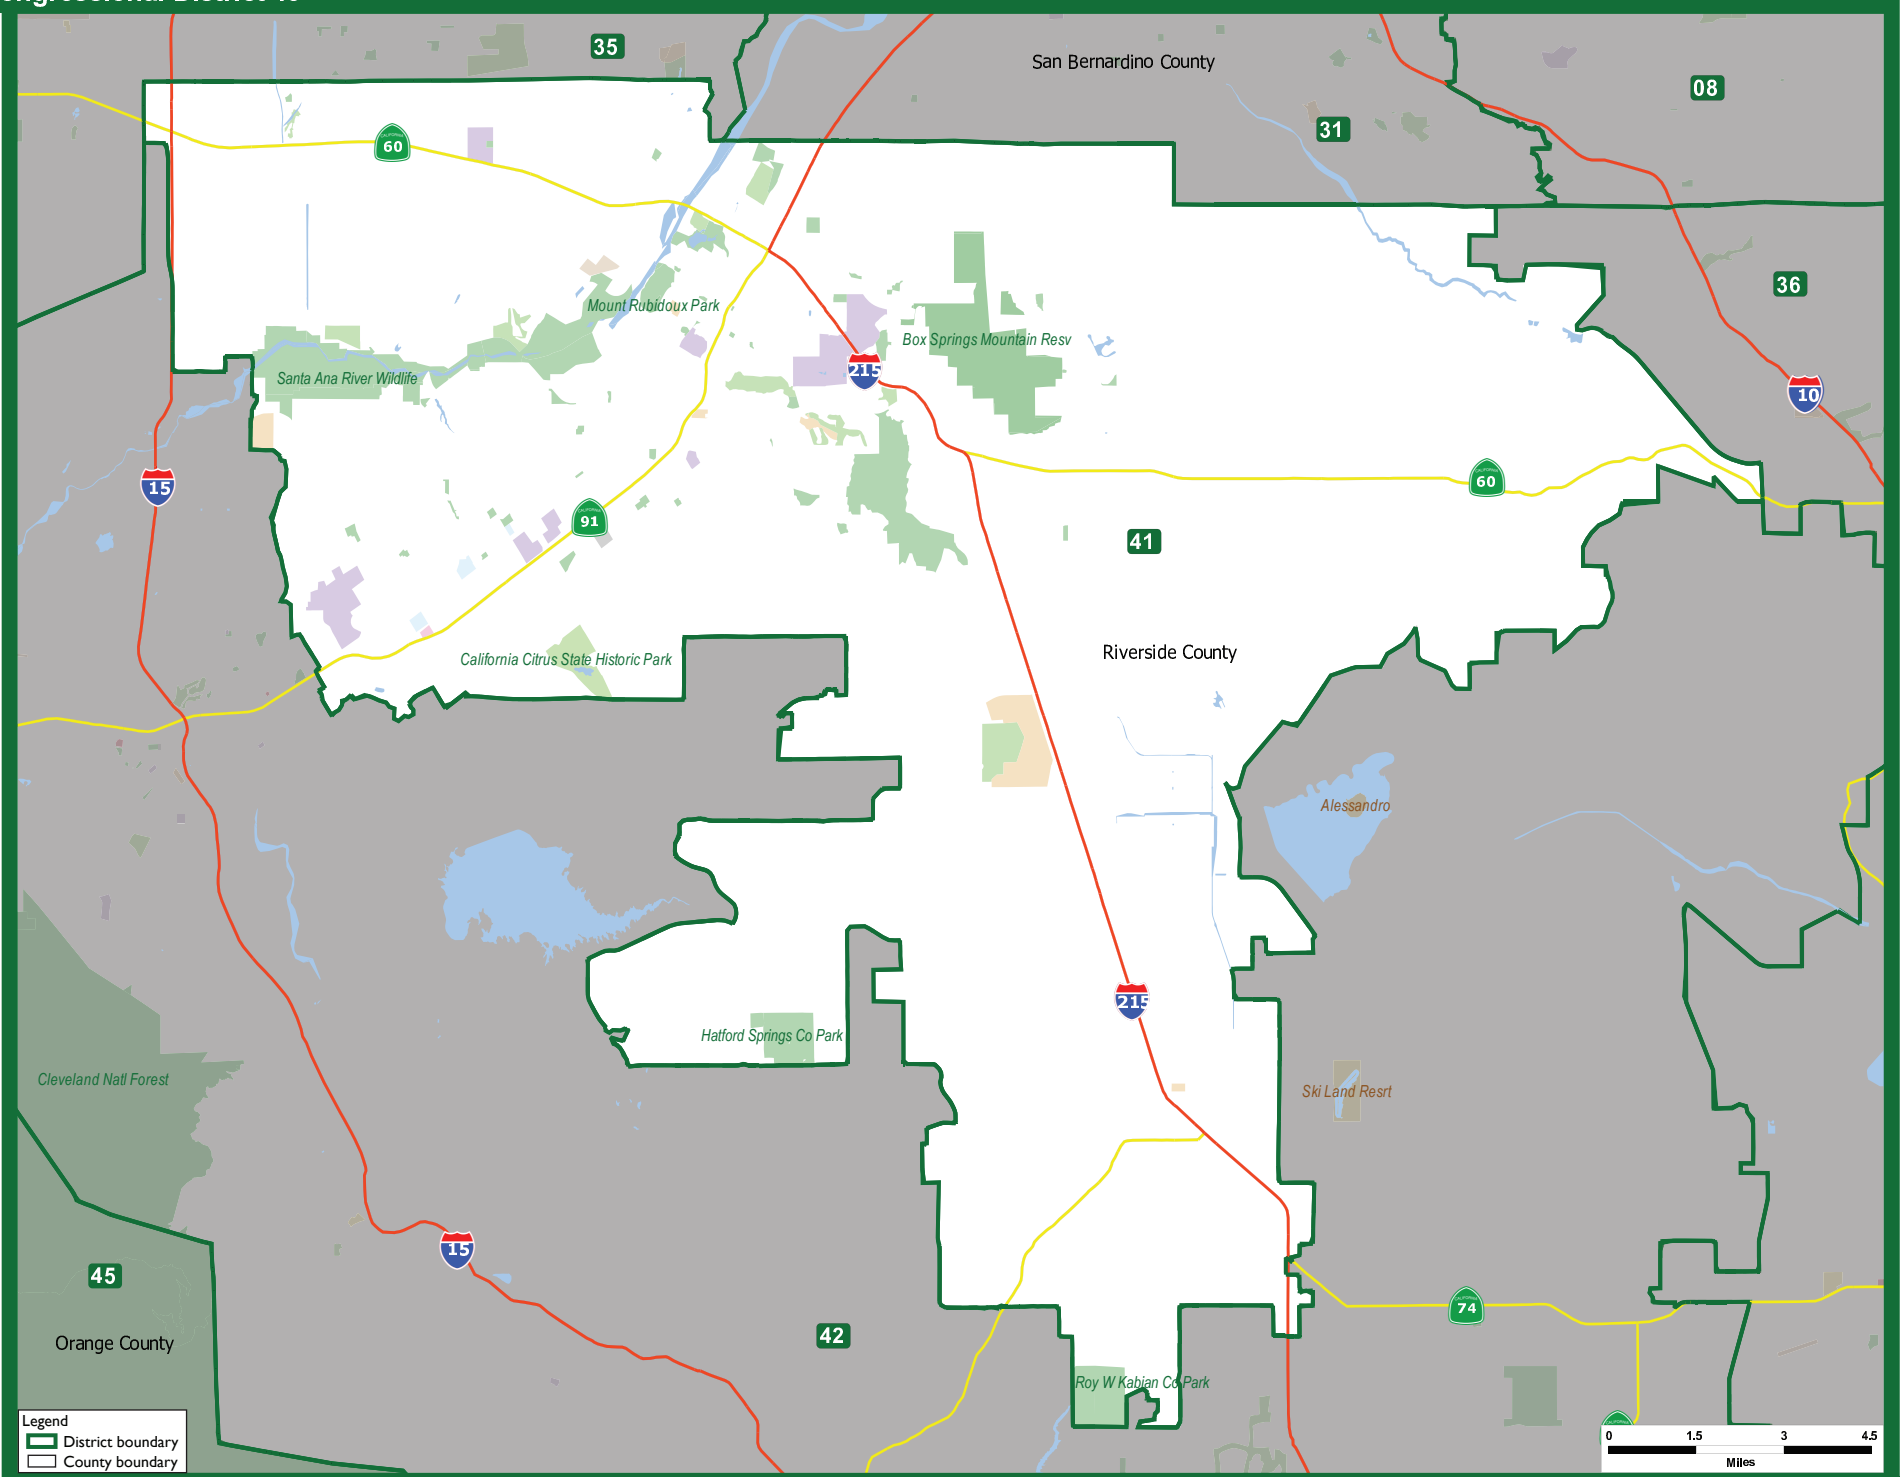

State of California
Congressional District 40

Legend
District boundary
County boundary

0 1.5 3 4.5
Miles

Adopted August 15th, 2011
Statewide Database 2013, <http://statewidedatabase.org/>
University of California, Berkeley School of Law