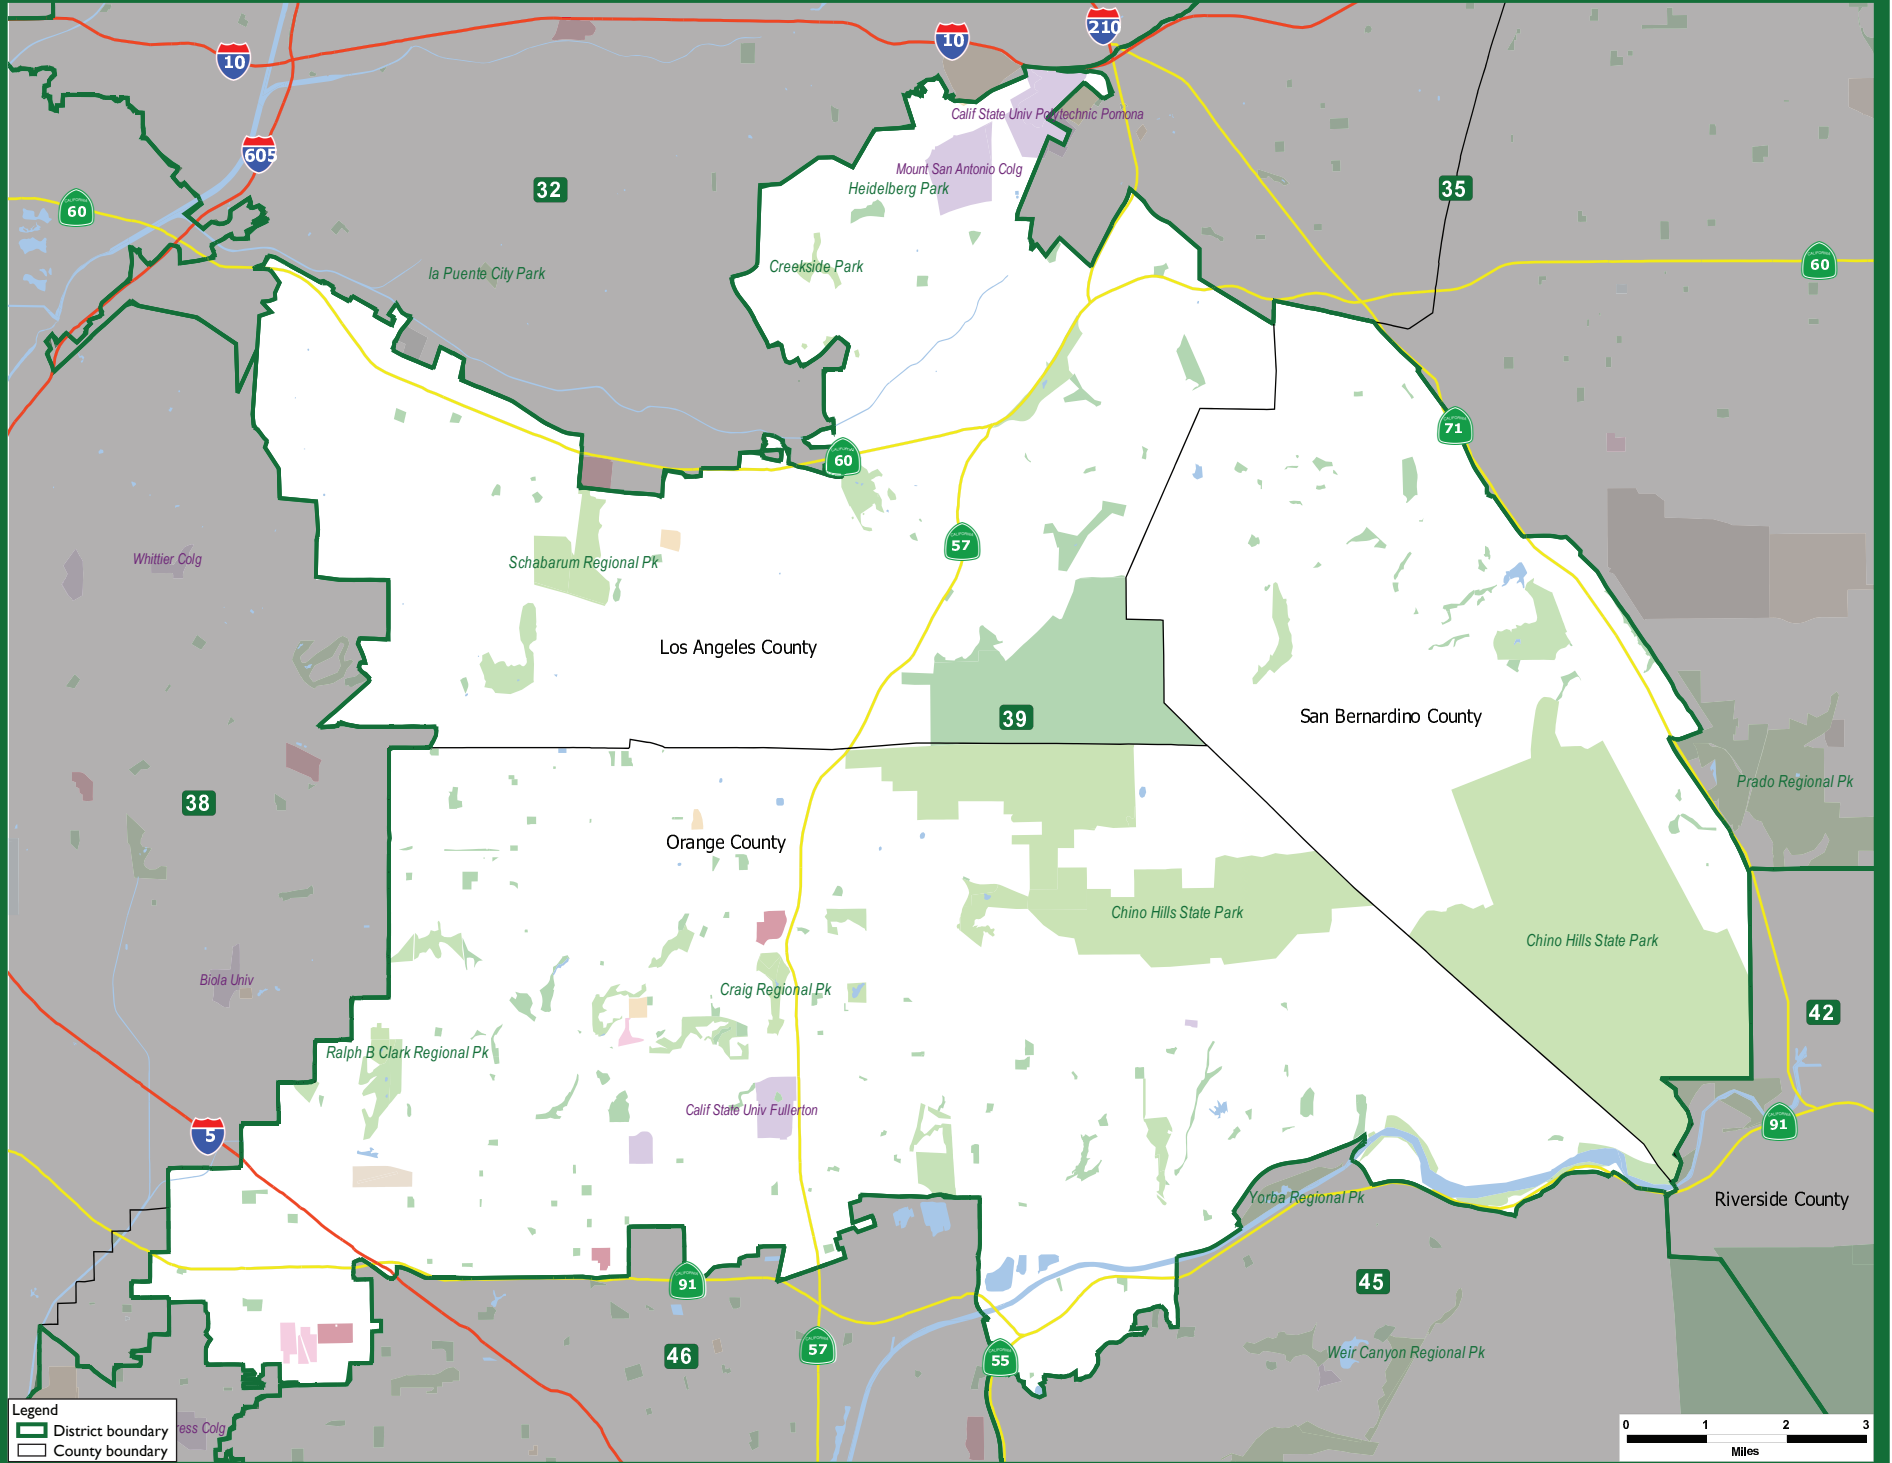

State of California
Congressional District 39

Legend
District boundary
County boundary

0 1 2 3
Miles

Adopted August 15th, 2011
Statewide Database 2013, <http://statewidedatabase.org/>
University of California, Berkeley School of Law