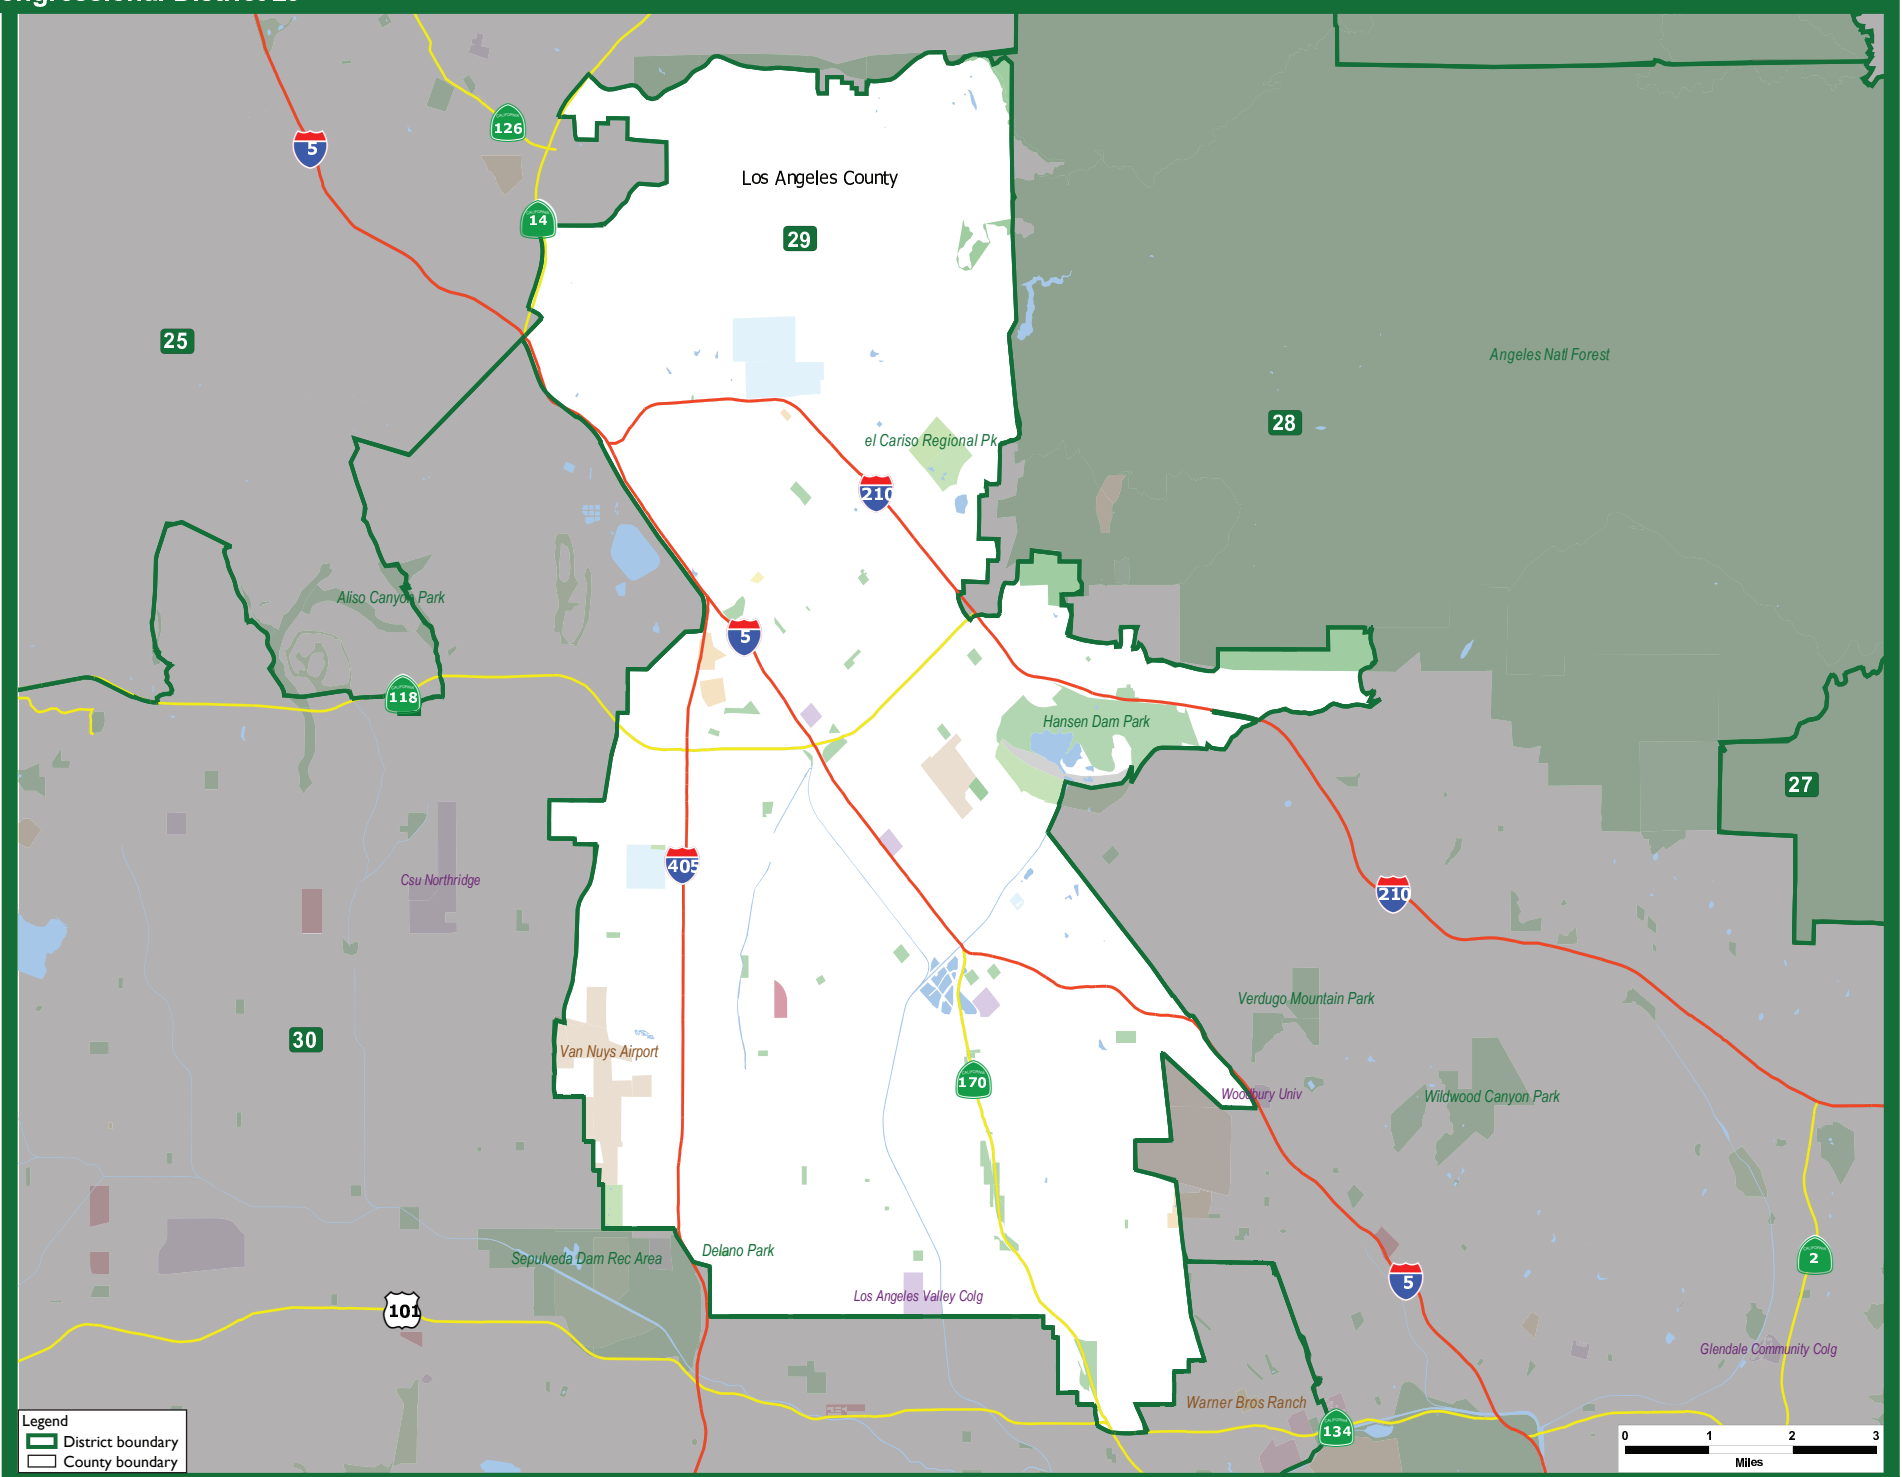

State of California  
Congressional District 29

Legend  
District boundary  
County boundary

0 1 2 3  
Miles

Adopted August 15th, 2011  
Statewide Database 2013, <http://statewidedatabase.org/>  
University of California, Berkeley School of Law