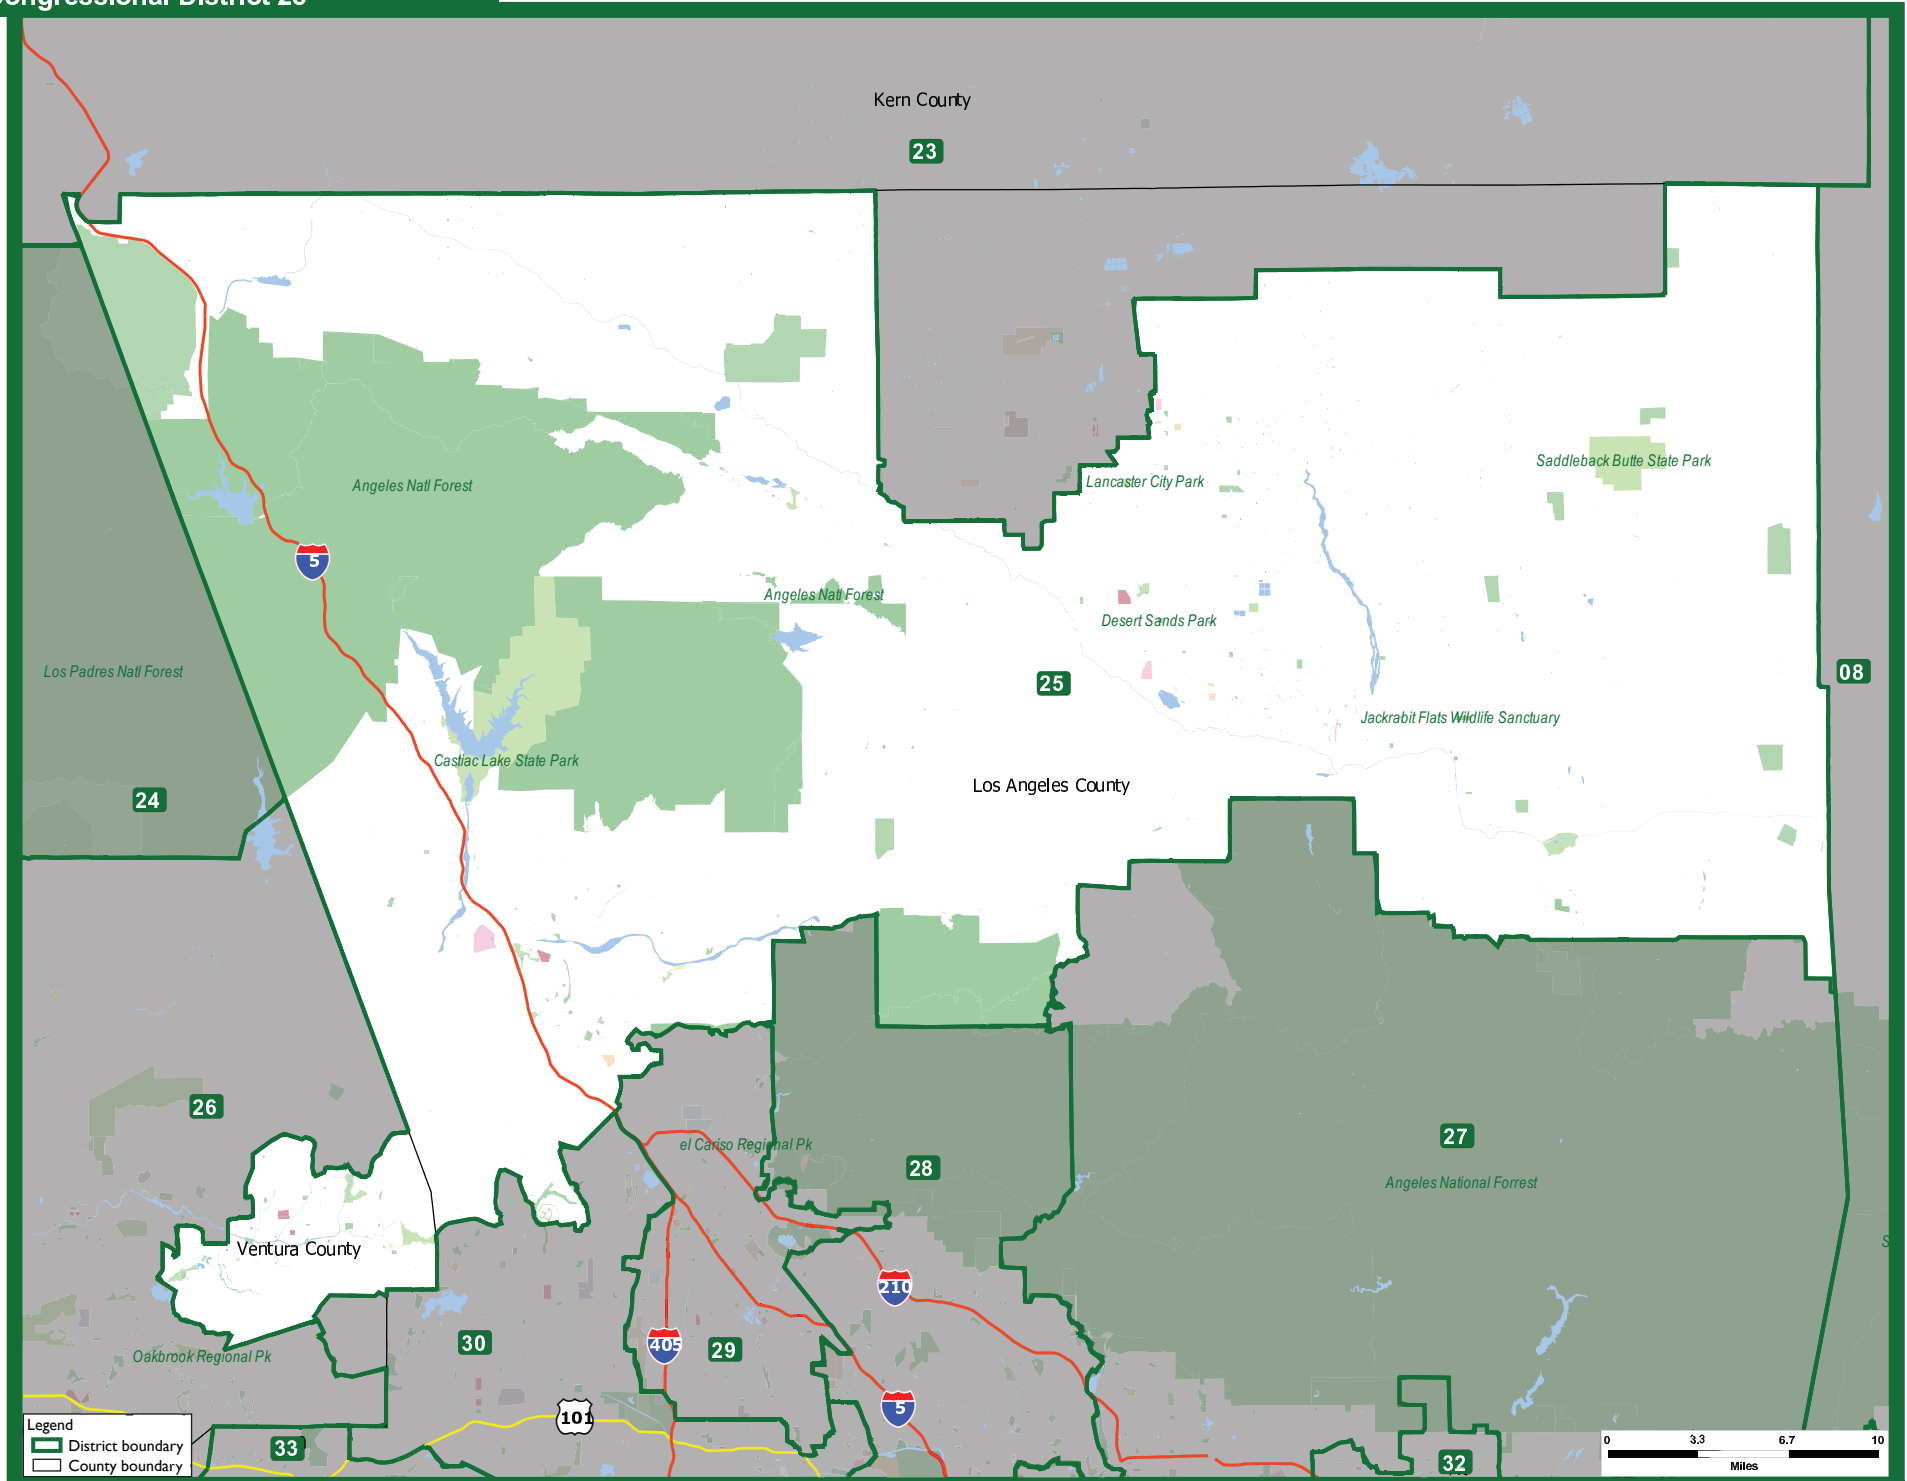

State of California  
Congressional District 25

Adopted August 15th, 2011  
Statewide Database 2013, <http://statewidedatabase.org/>  
University of California, Berkeley School of Law