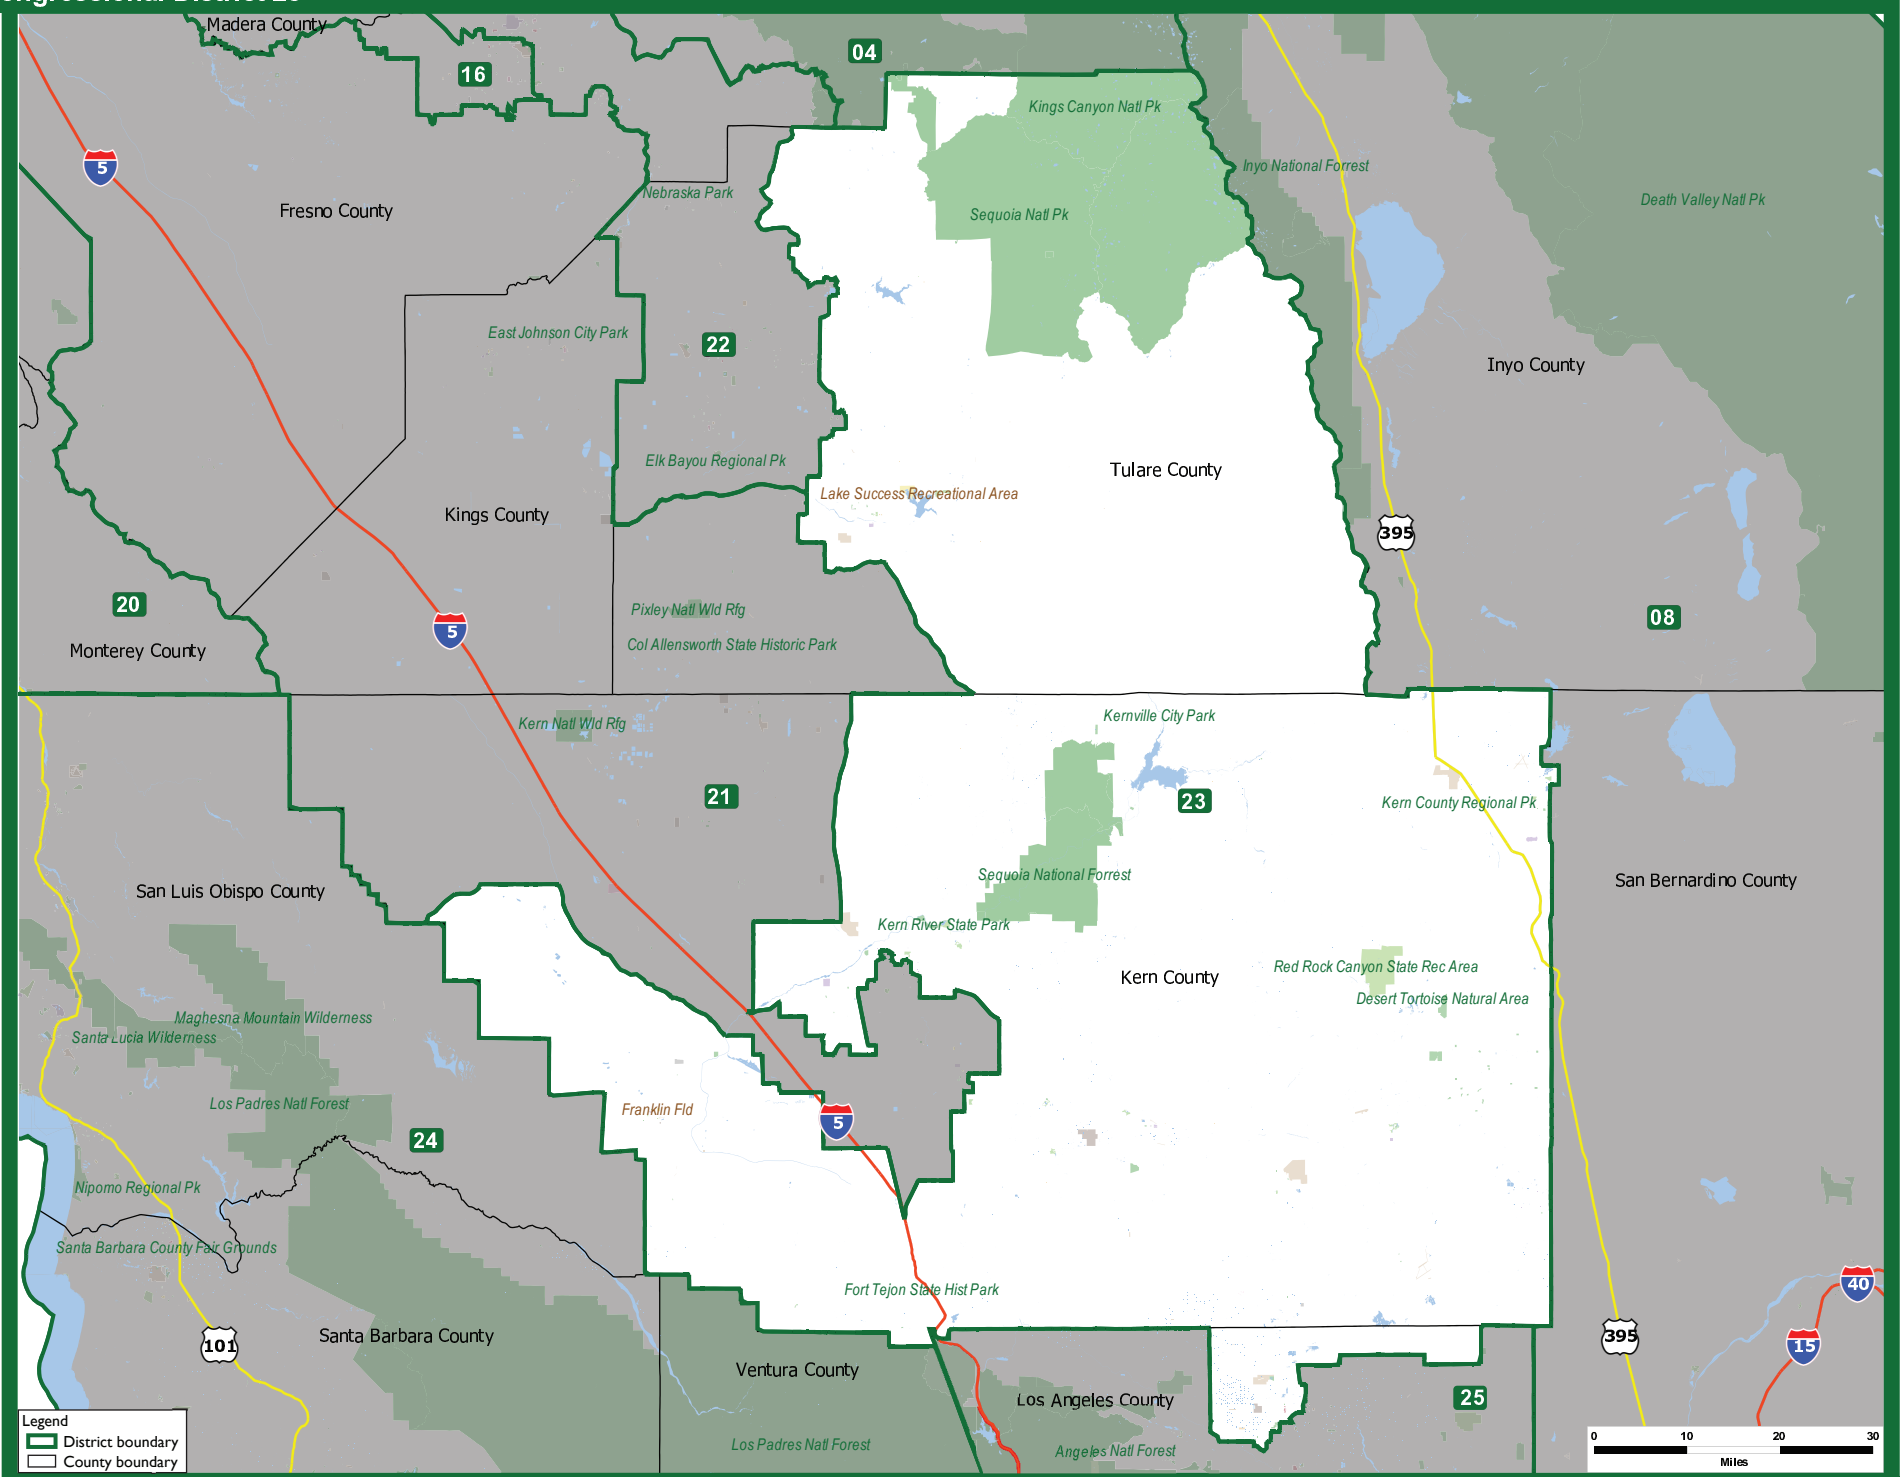

State of California
Congressional District 23

Legend
District boundary
County boundary

0 10 20 30
Miles

Adopted August 15th, 2011
Statewide Database 2013, <http://statewidedatabase.org/>
University of California, Berkeley School of Law