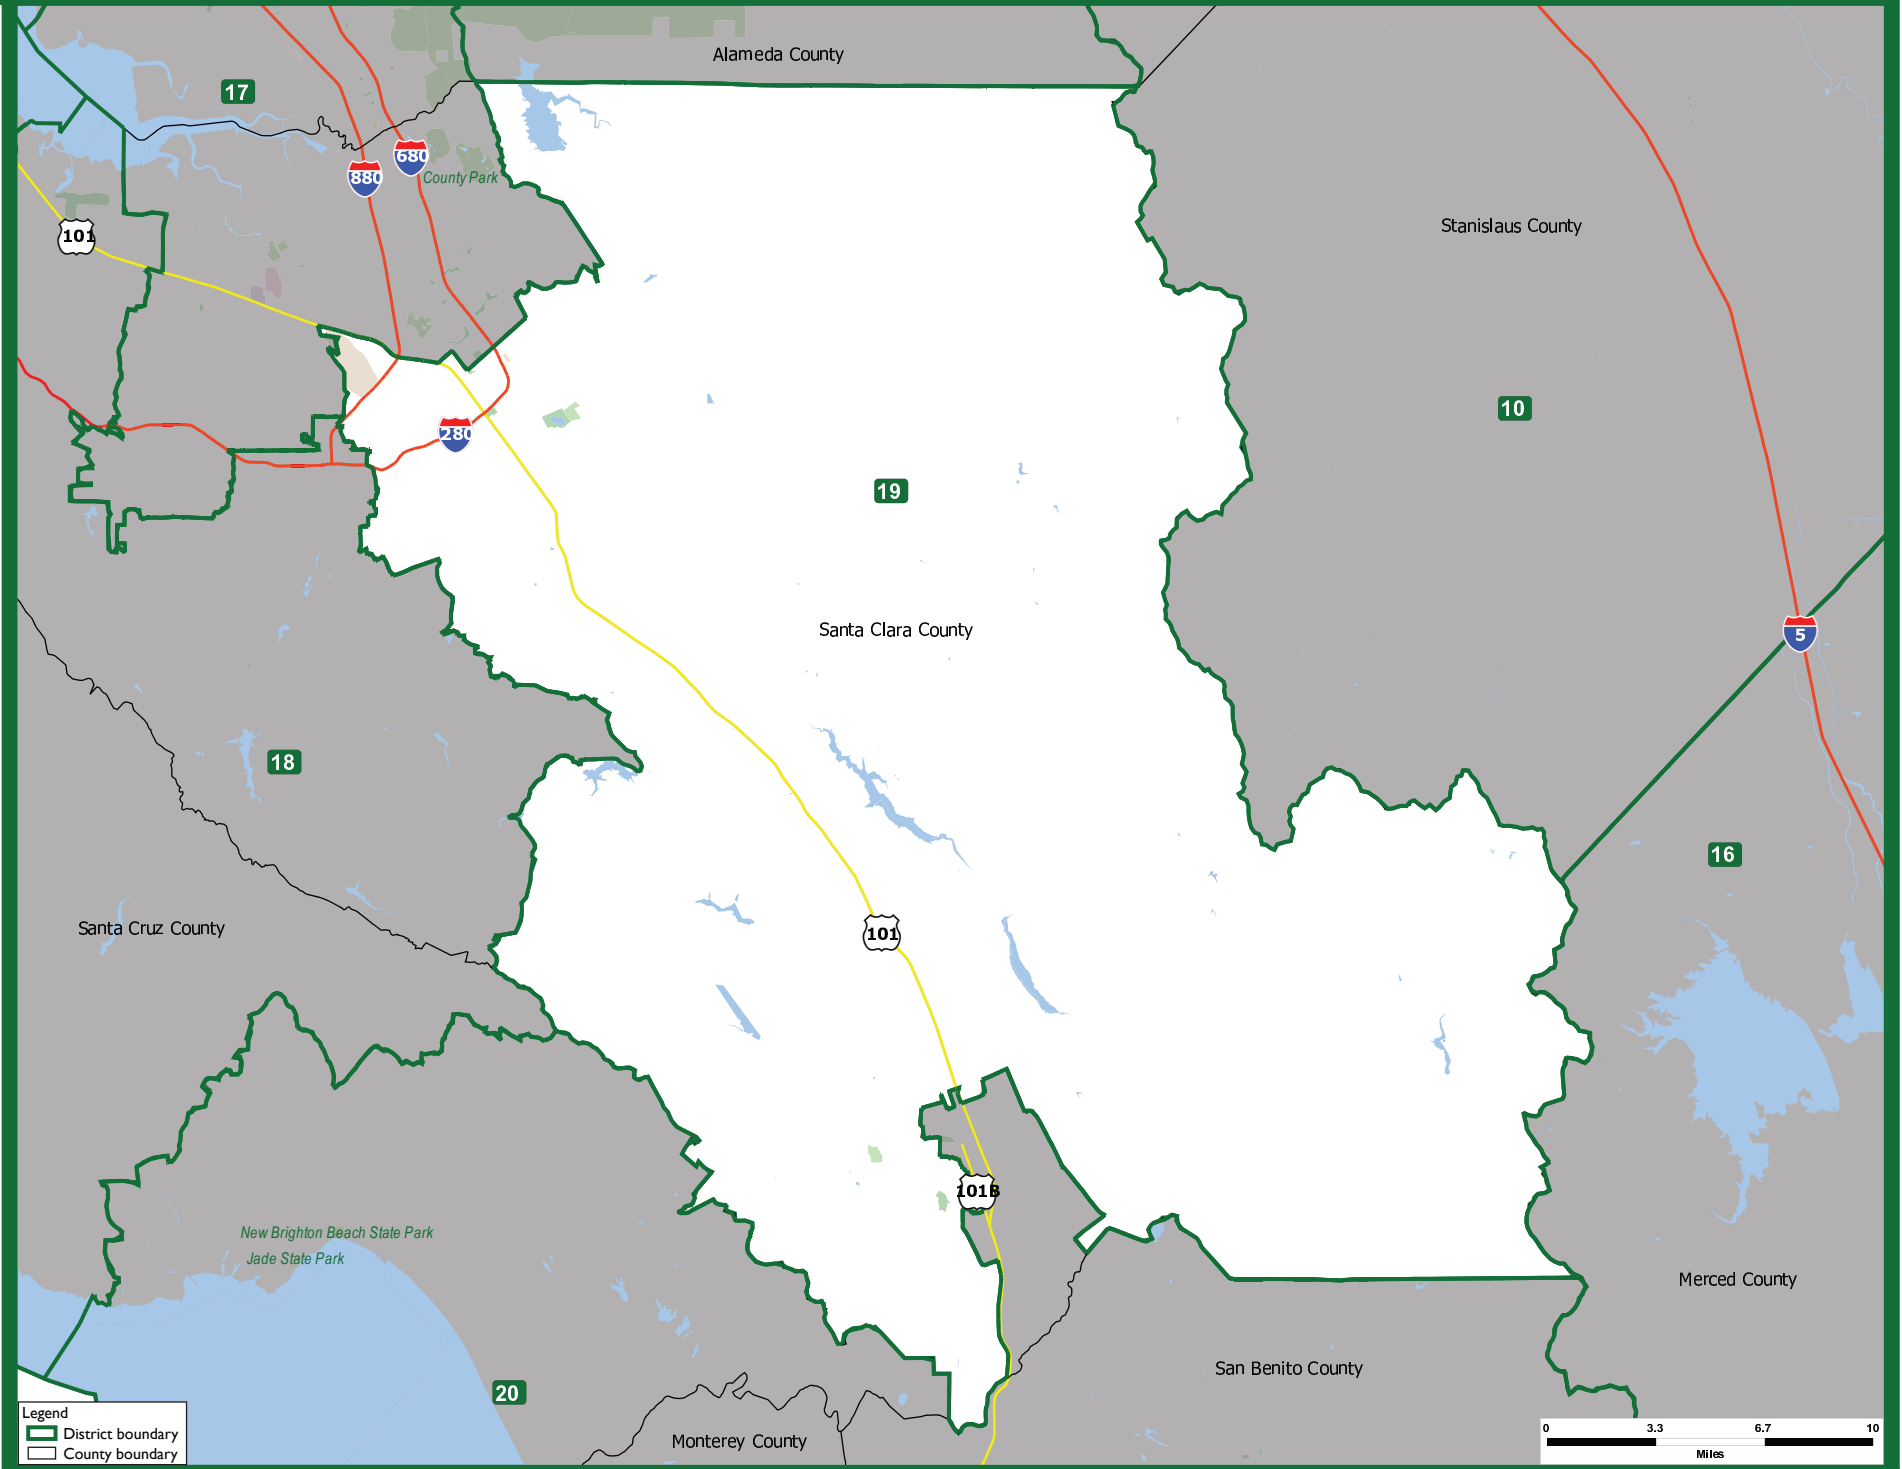

State of California  
Congressional District 19

Legend  
District boundary  
County boundary

0 3.3 6.7 10  
Miles

Adopted August 15th, 2011  
Statewide Database 2013, <http://statewidedatabase.org/>  
University of California, Berkeley School of Law