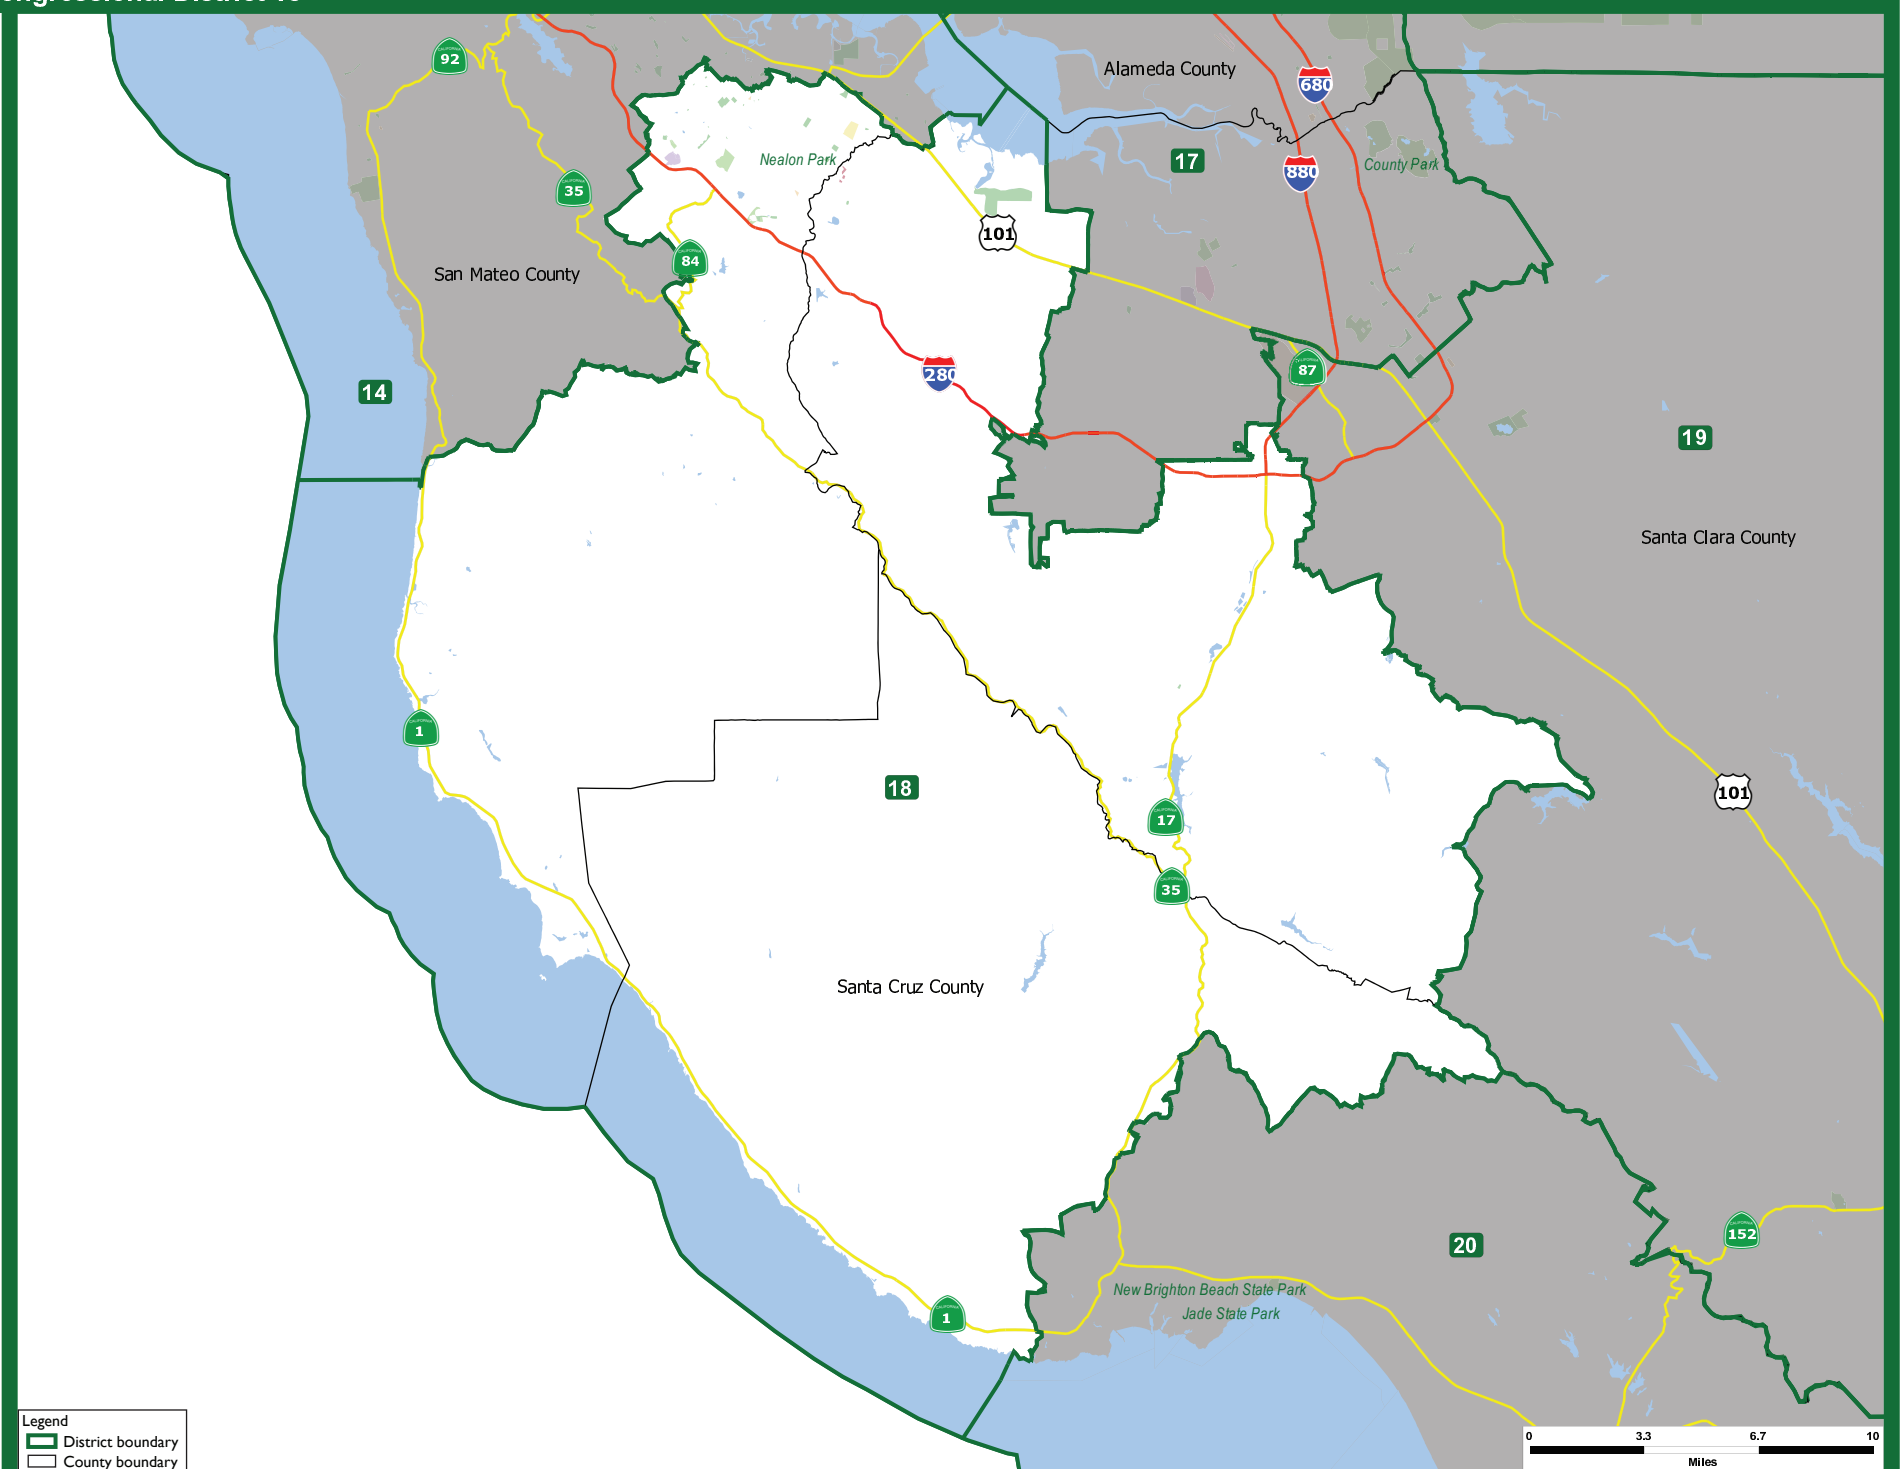

State of California  
Congressional District 18

Legend  
District boundary  
County boundary