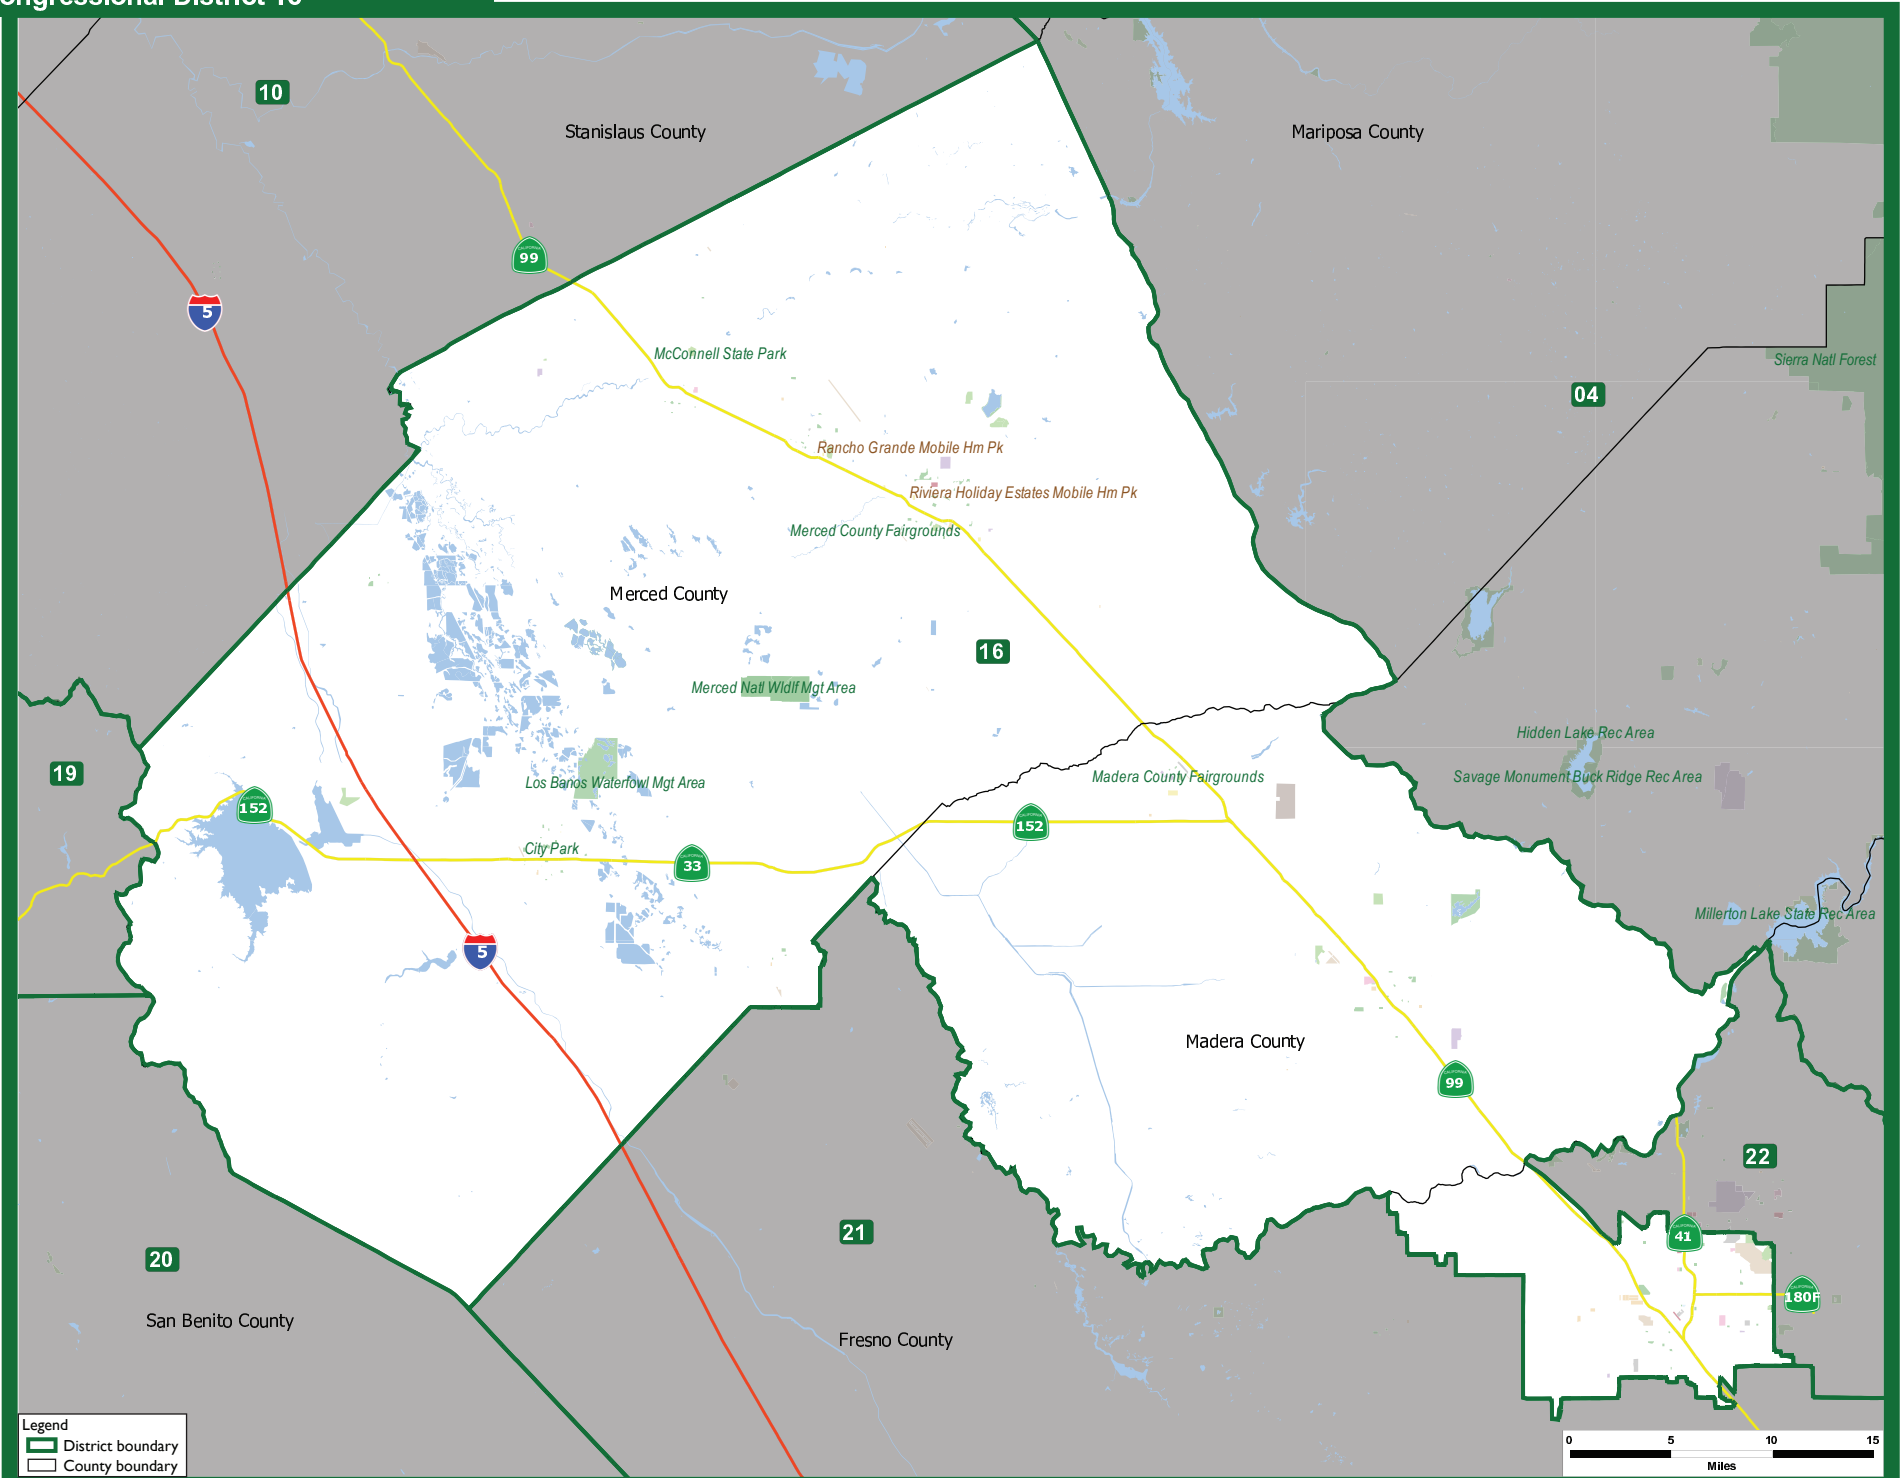

State of California  
Congressional District 16

Legend  
District boundary  
County boundary

0 5 10 15  
Miles

Adopted August 15th, 2011  
Statewide Database 2013, <http://statewidedatabase.org/>  
University of California, Berkeley School of Law