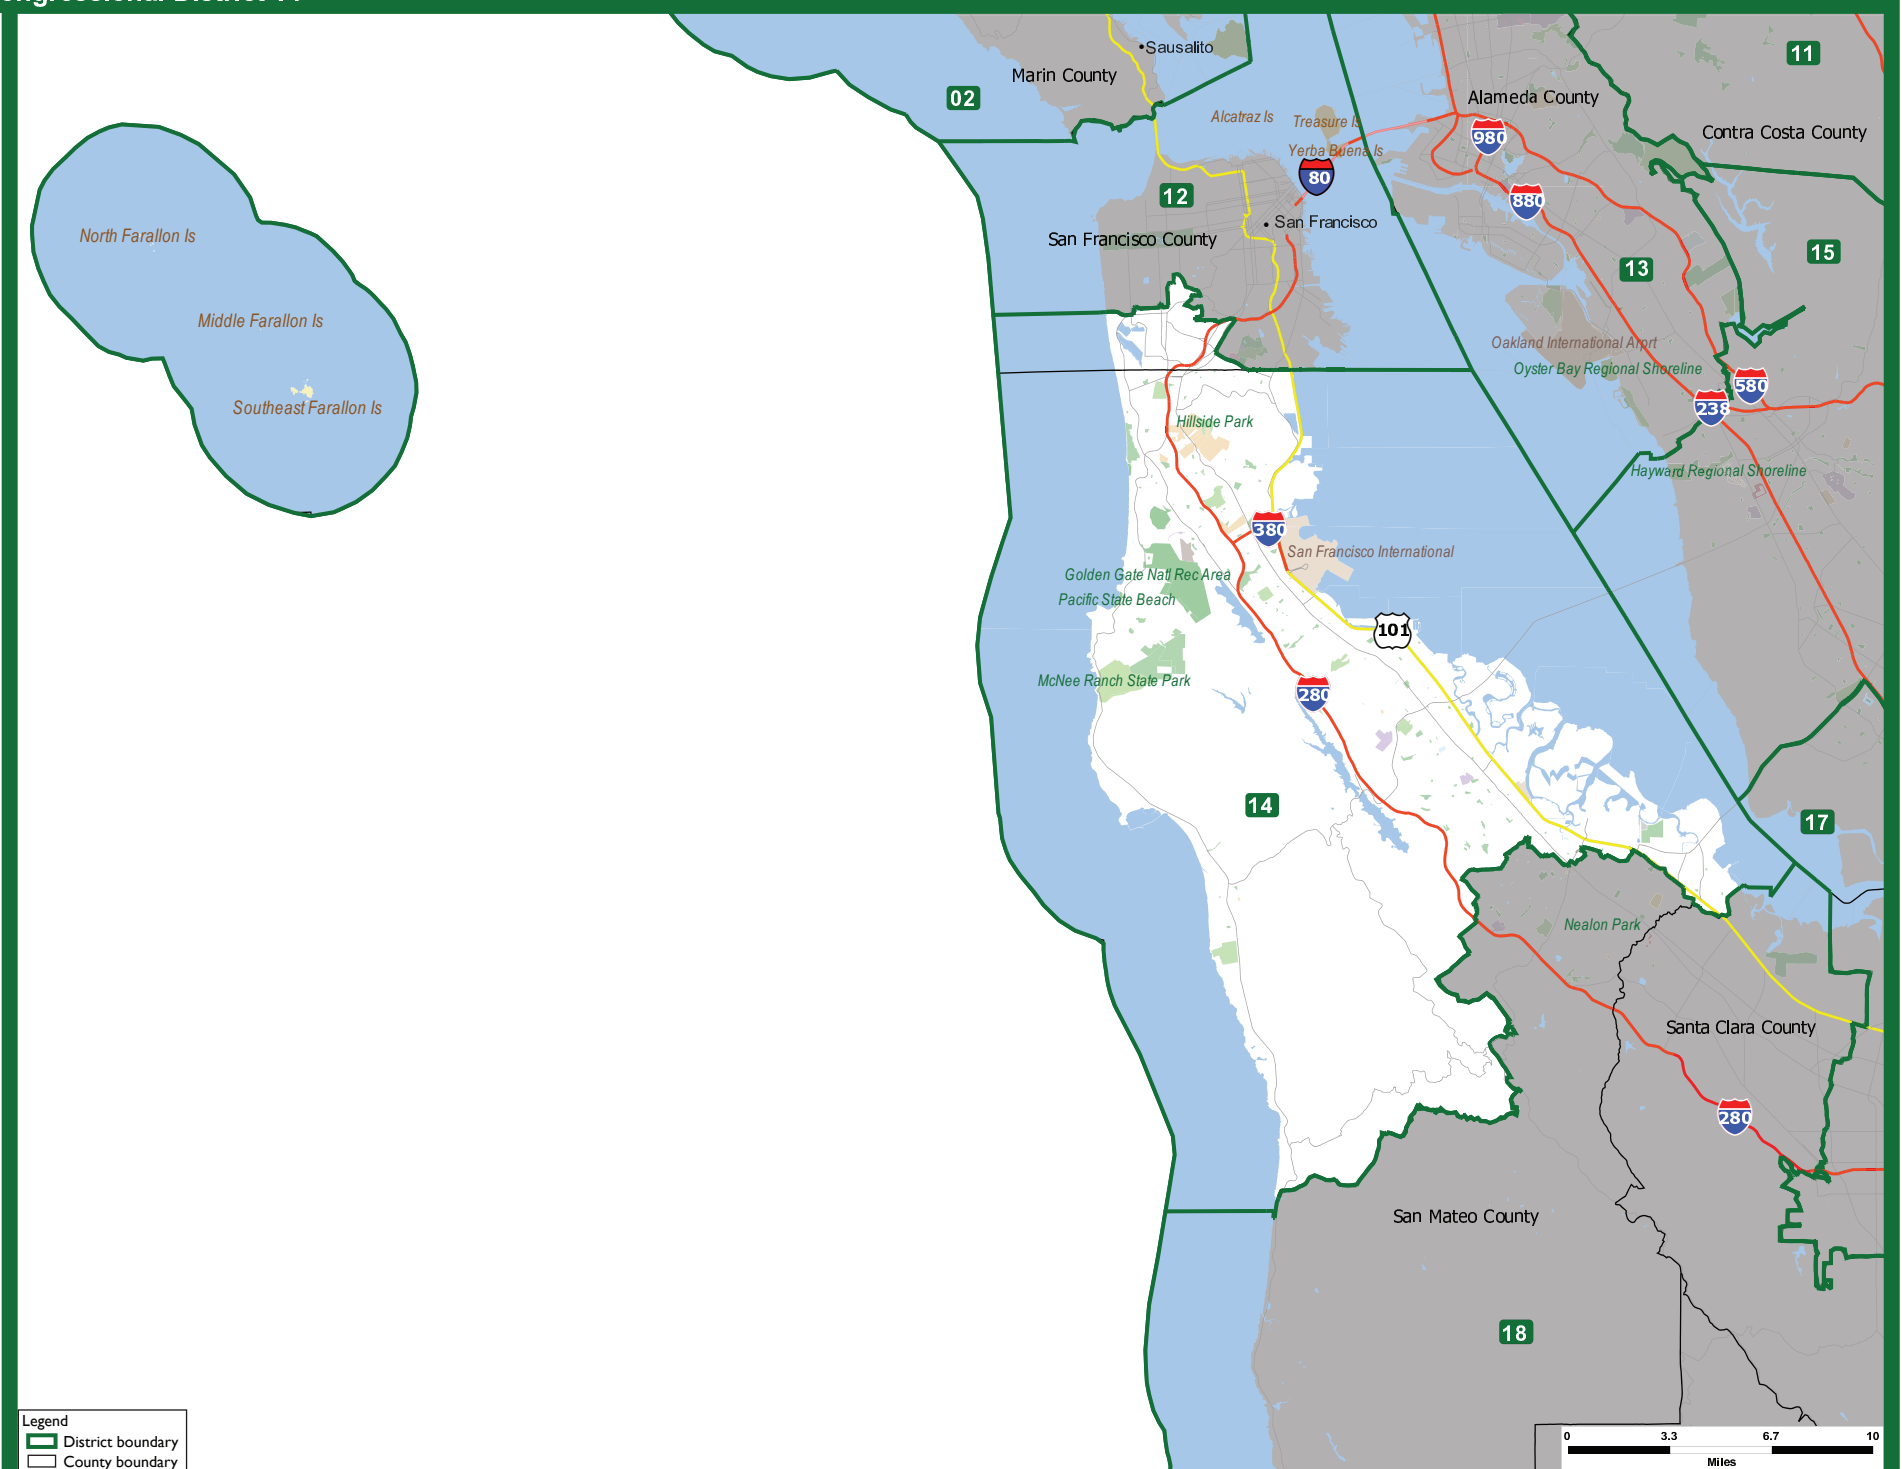

State of California
Congressional District 14

Legend
District boundary
County boundary

Adopted August 15th, 2011
Statewide Database 2013, <http://statewidedatabase.org/>
University of California, Berkeley School of Law