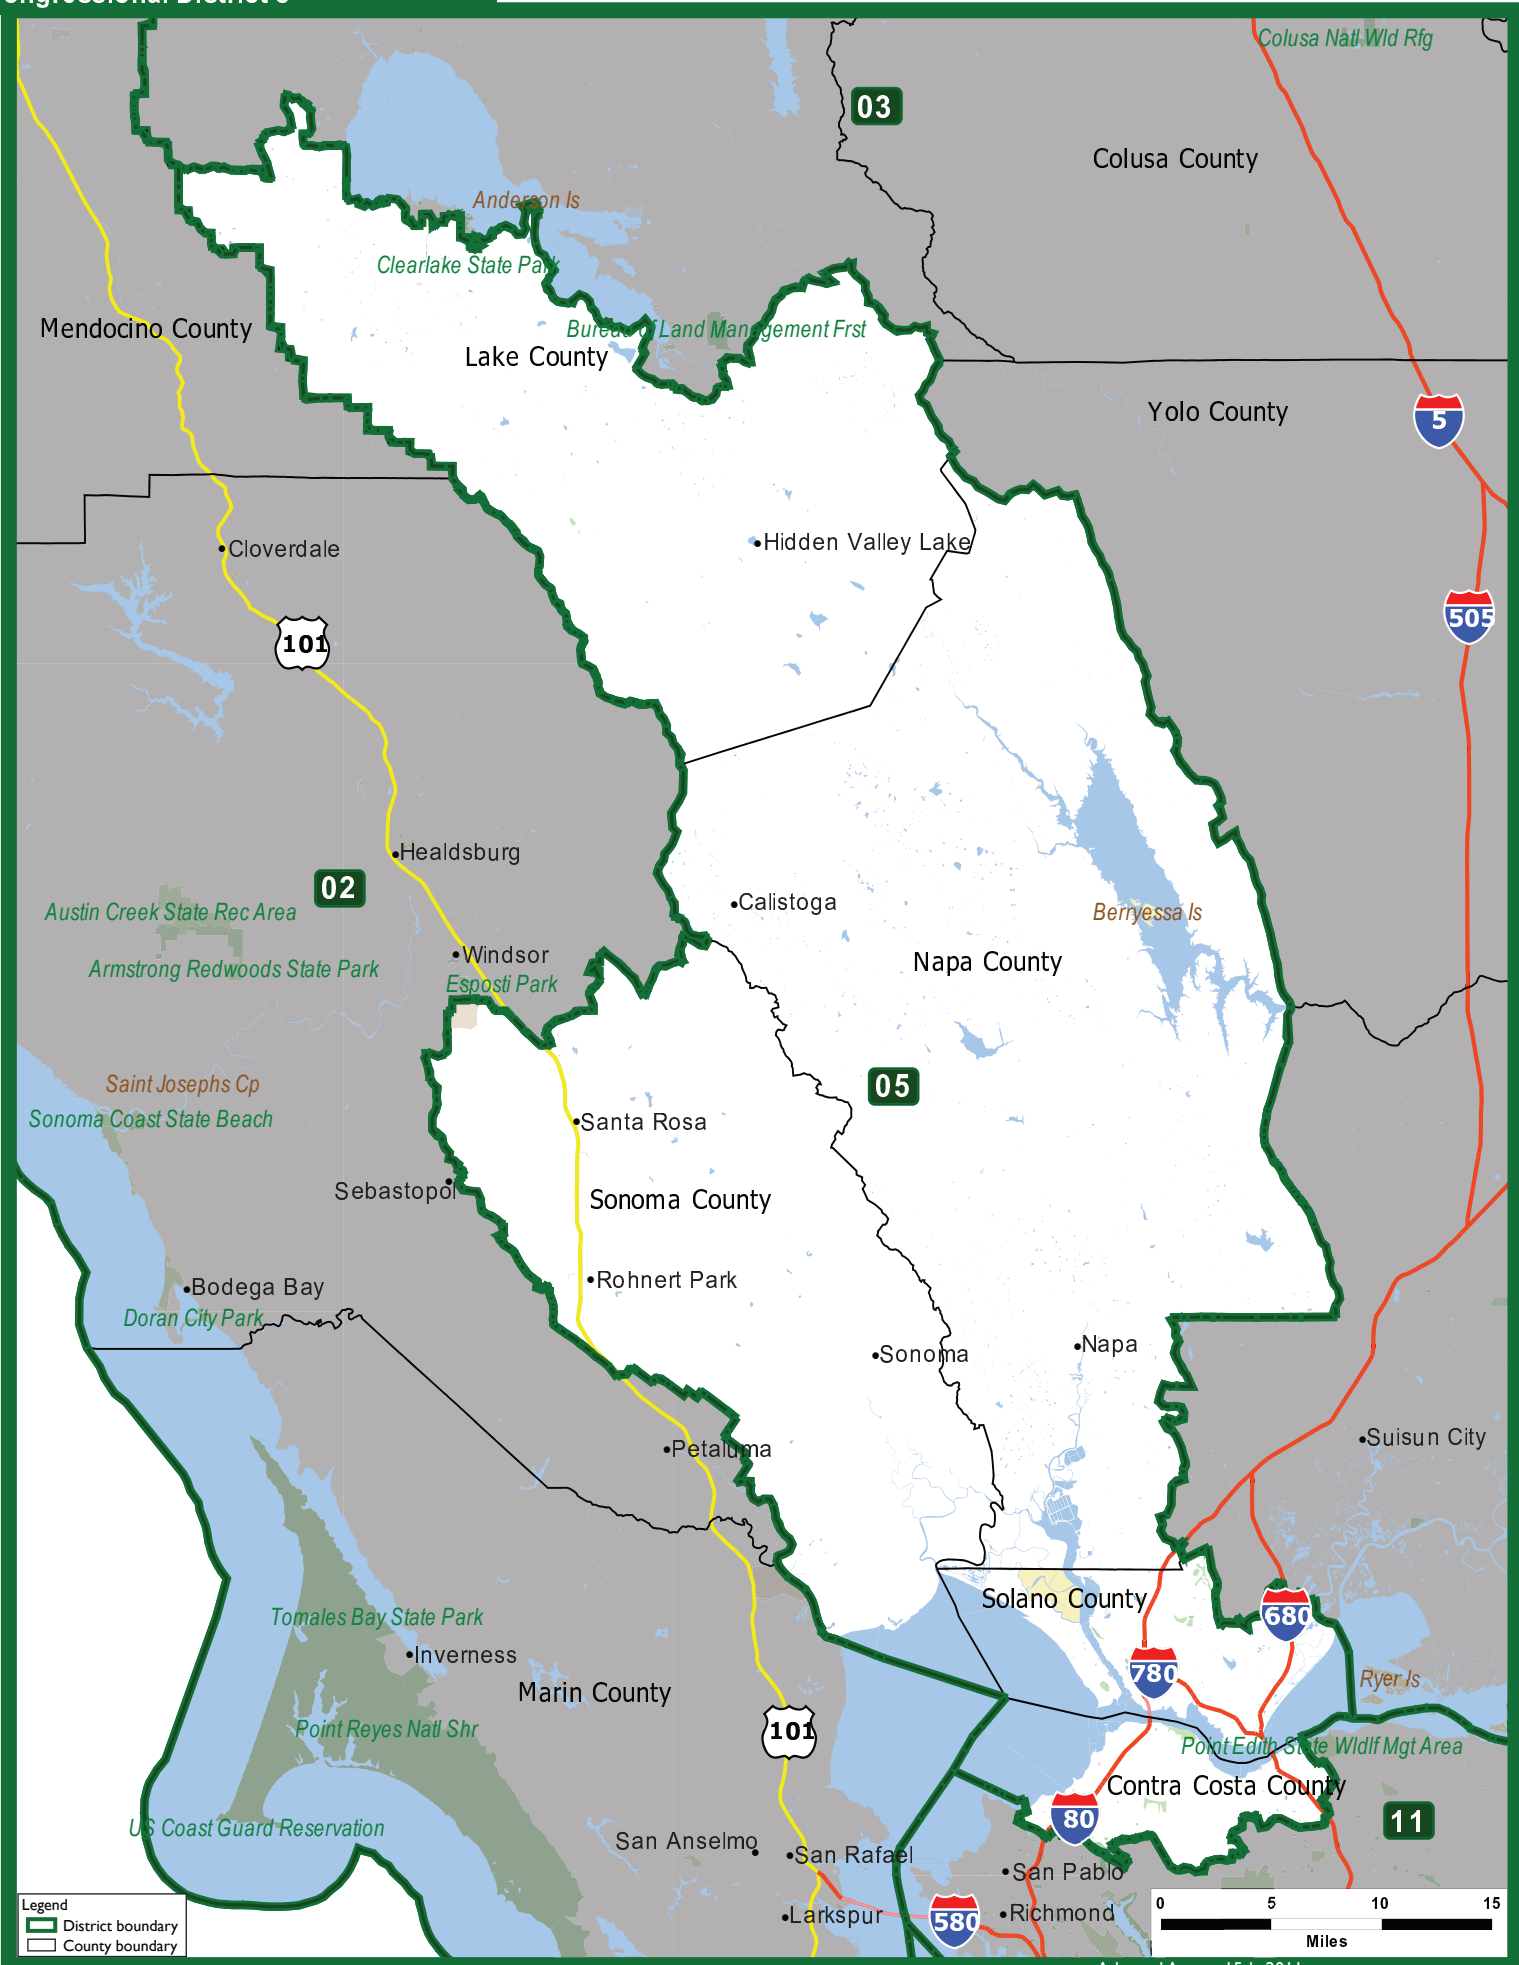

State of California
Congressional District 5

Legend
District boundary
County boundary

0 5 10 15
Miles

Adopted August 15th, 2011
Statewide Database 2013, <http://statewidedatabase.org/>
University of California, Berkeley School of Law