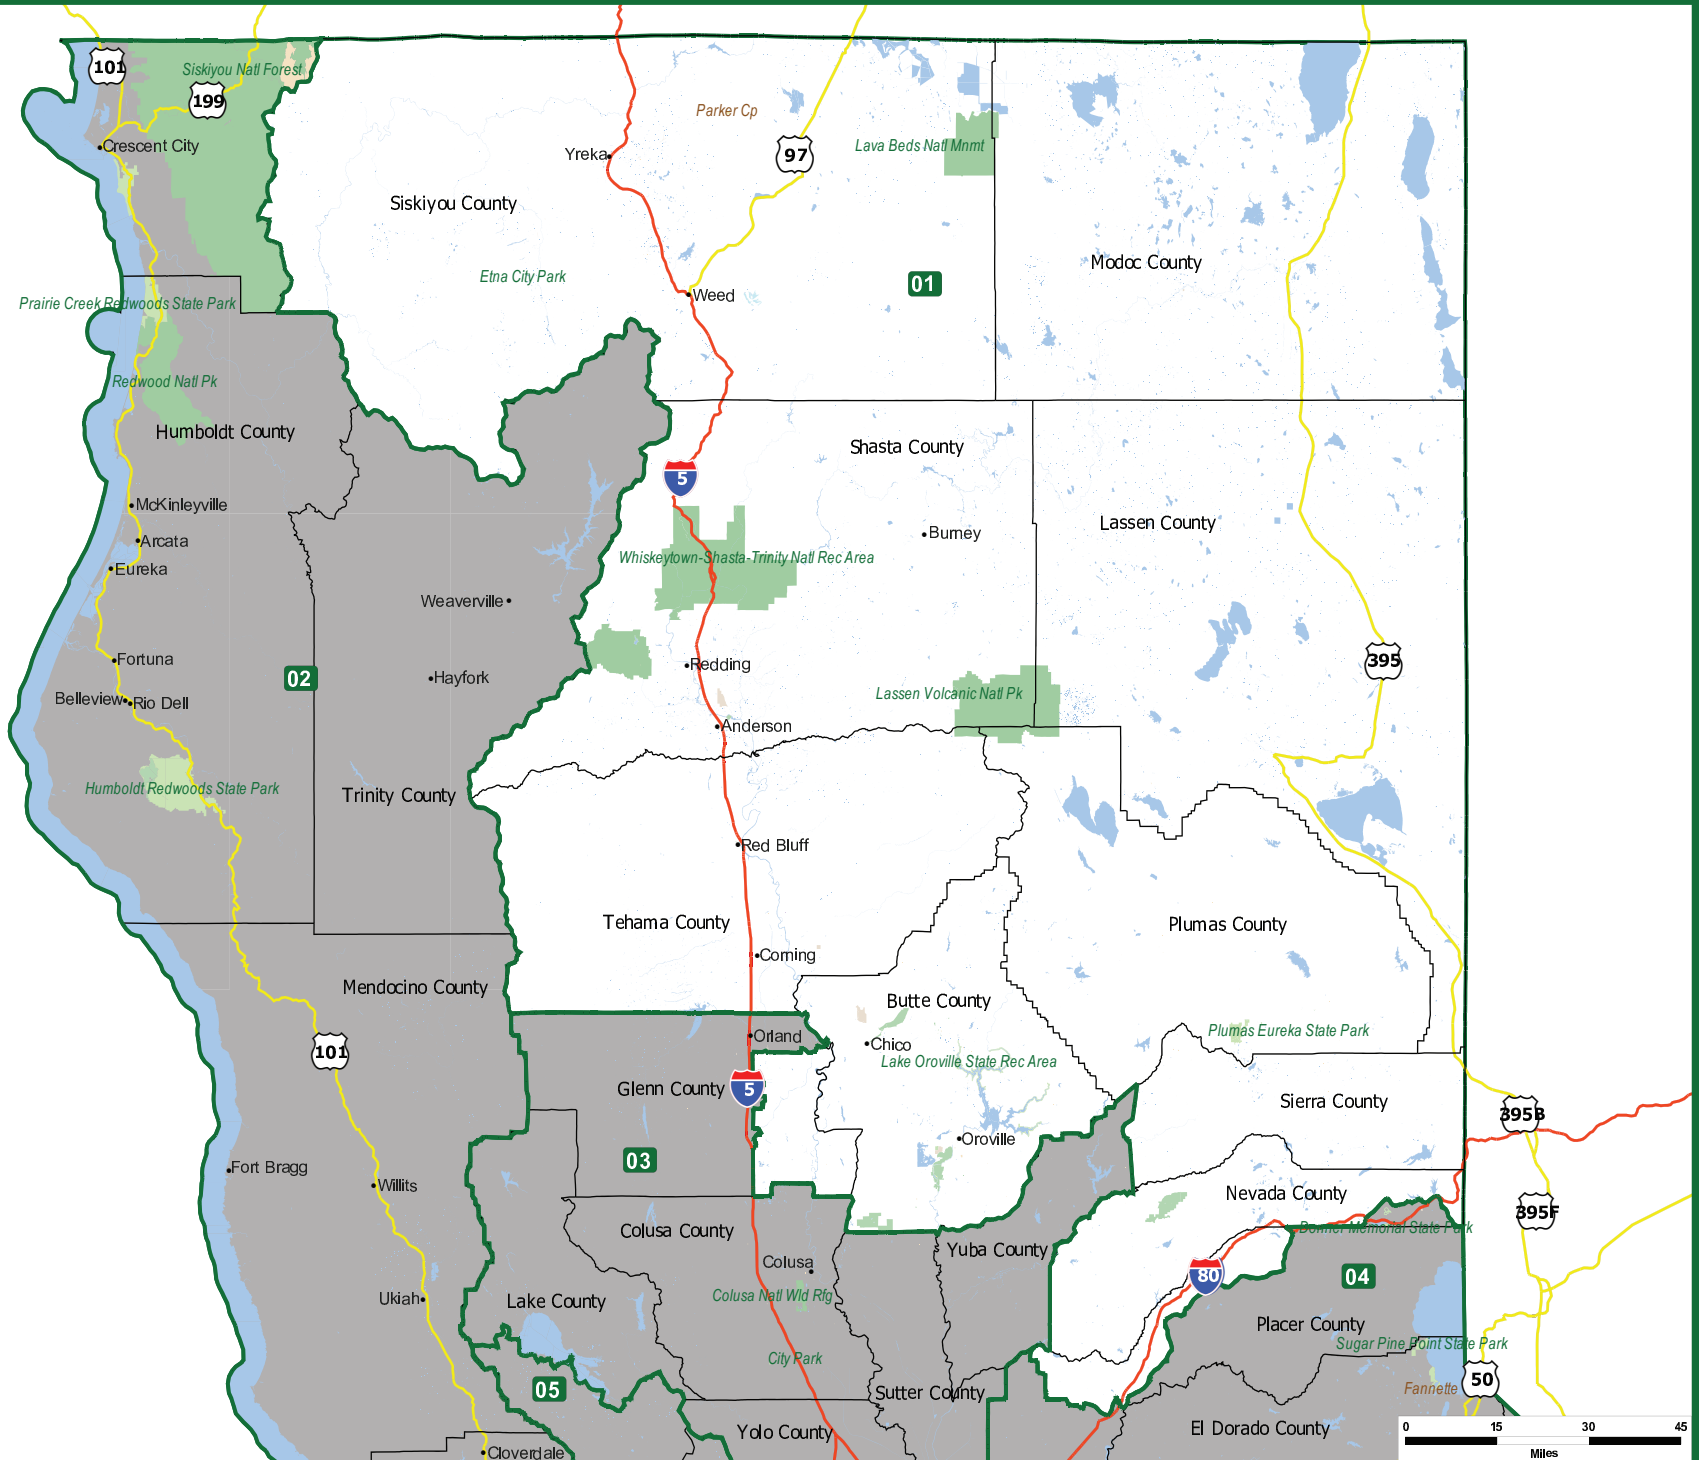

State of California
Congressional District 1

Legend
District boundary
County boundary

Adopted August 15th, 2011
Statewide Database 2013, <http://statewidedatabase.org/>
University of California, Berkeley School of Law