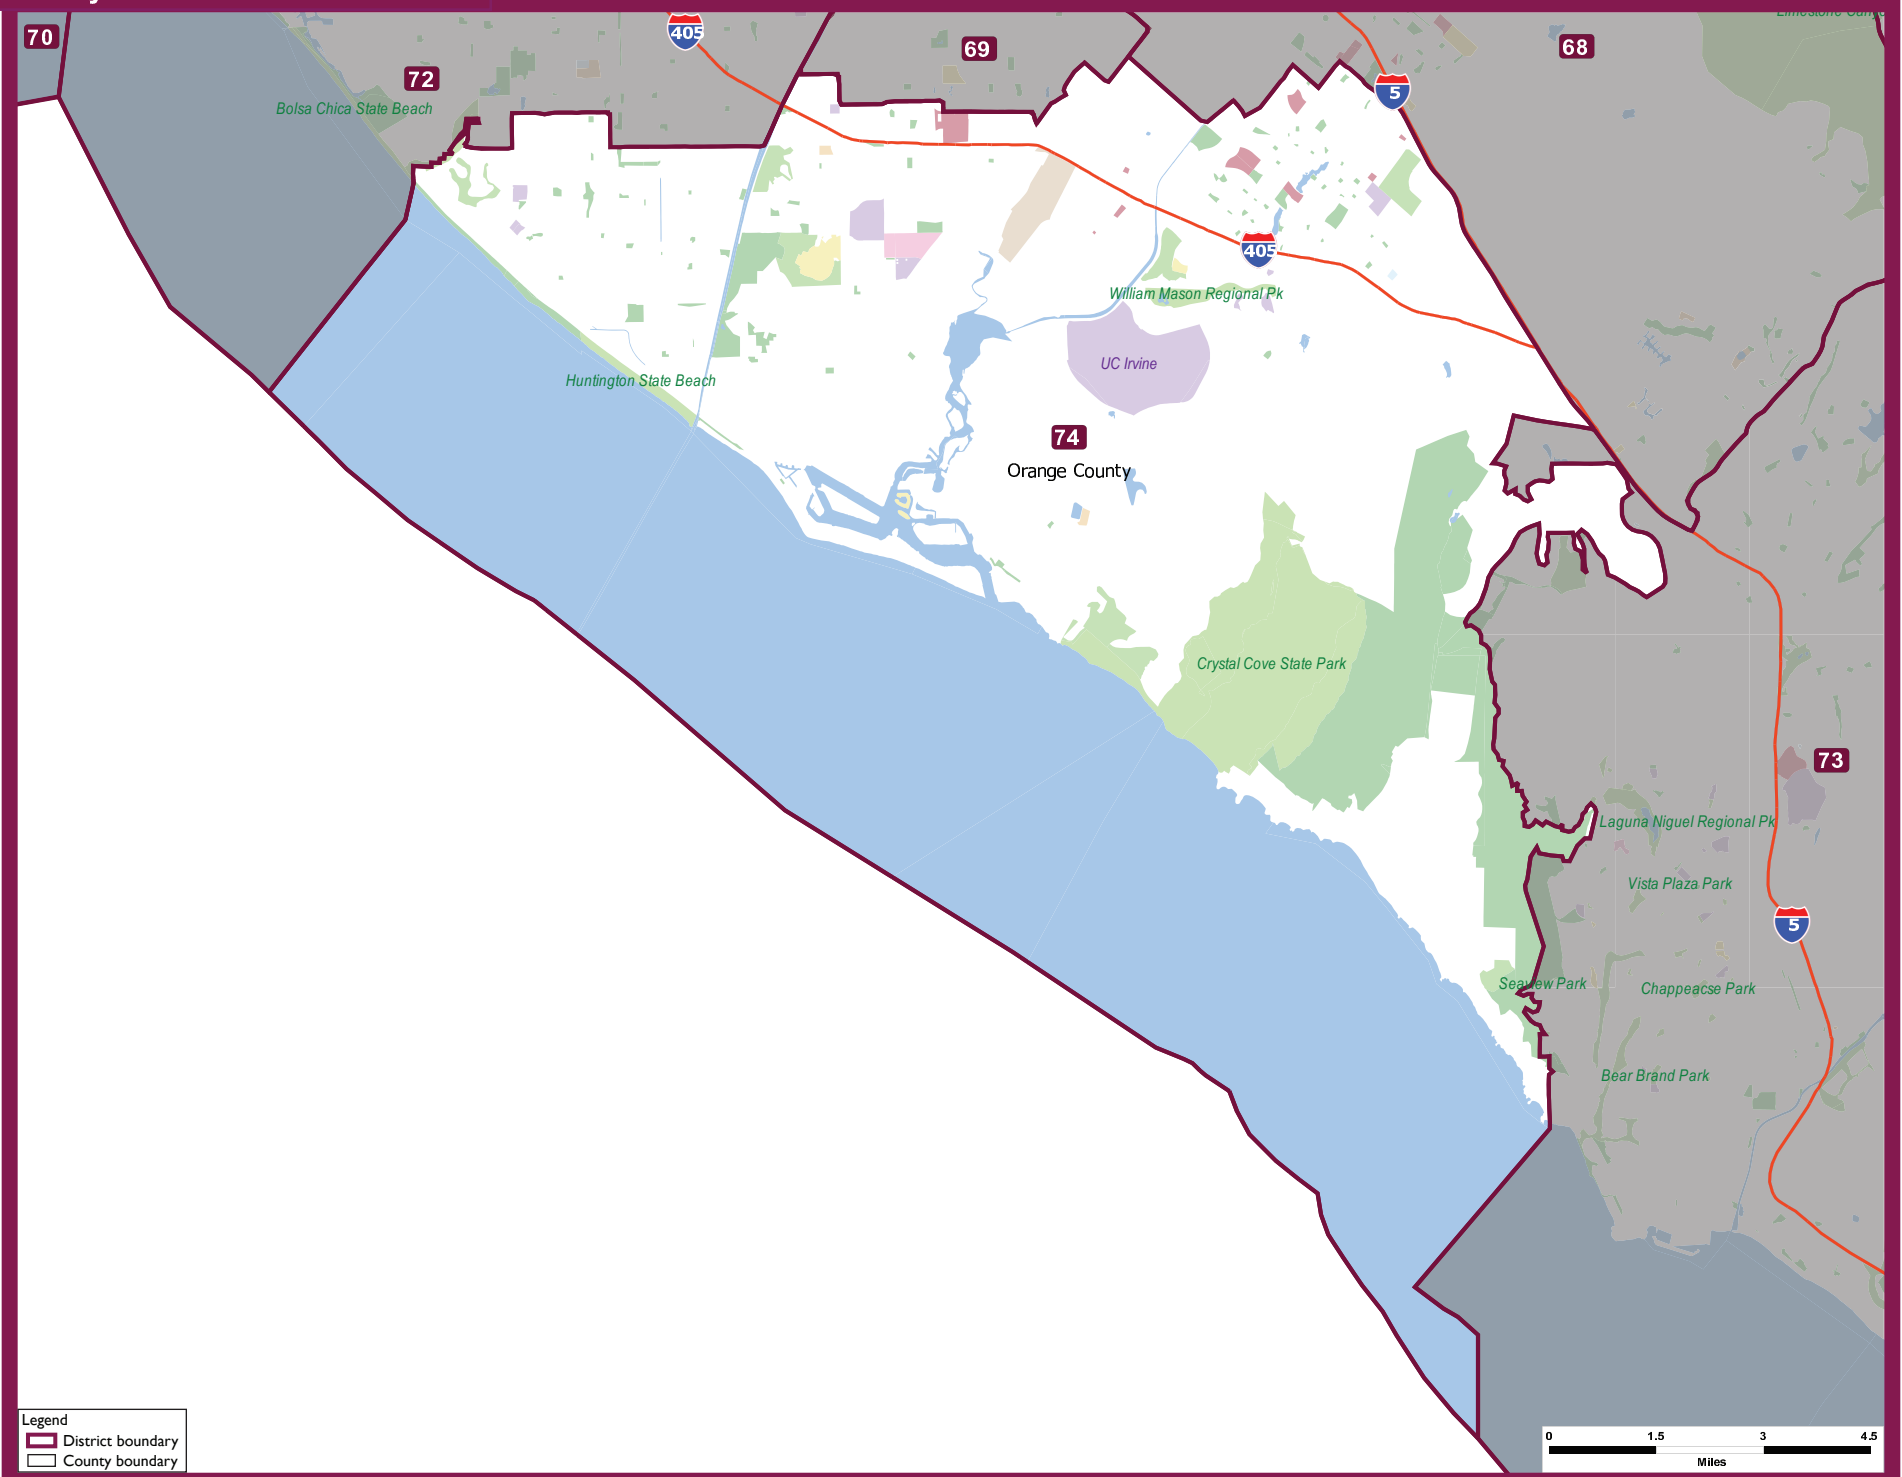

State of California
Assembly District 74

Legend
District boundary
County boundary

Adopted August 15th, 2011
Statewide Database 2013, <http://statewidedatabase.org/>
University of California, Berkeley School of Law