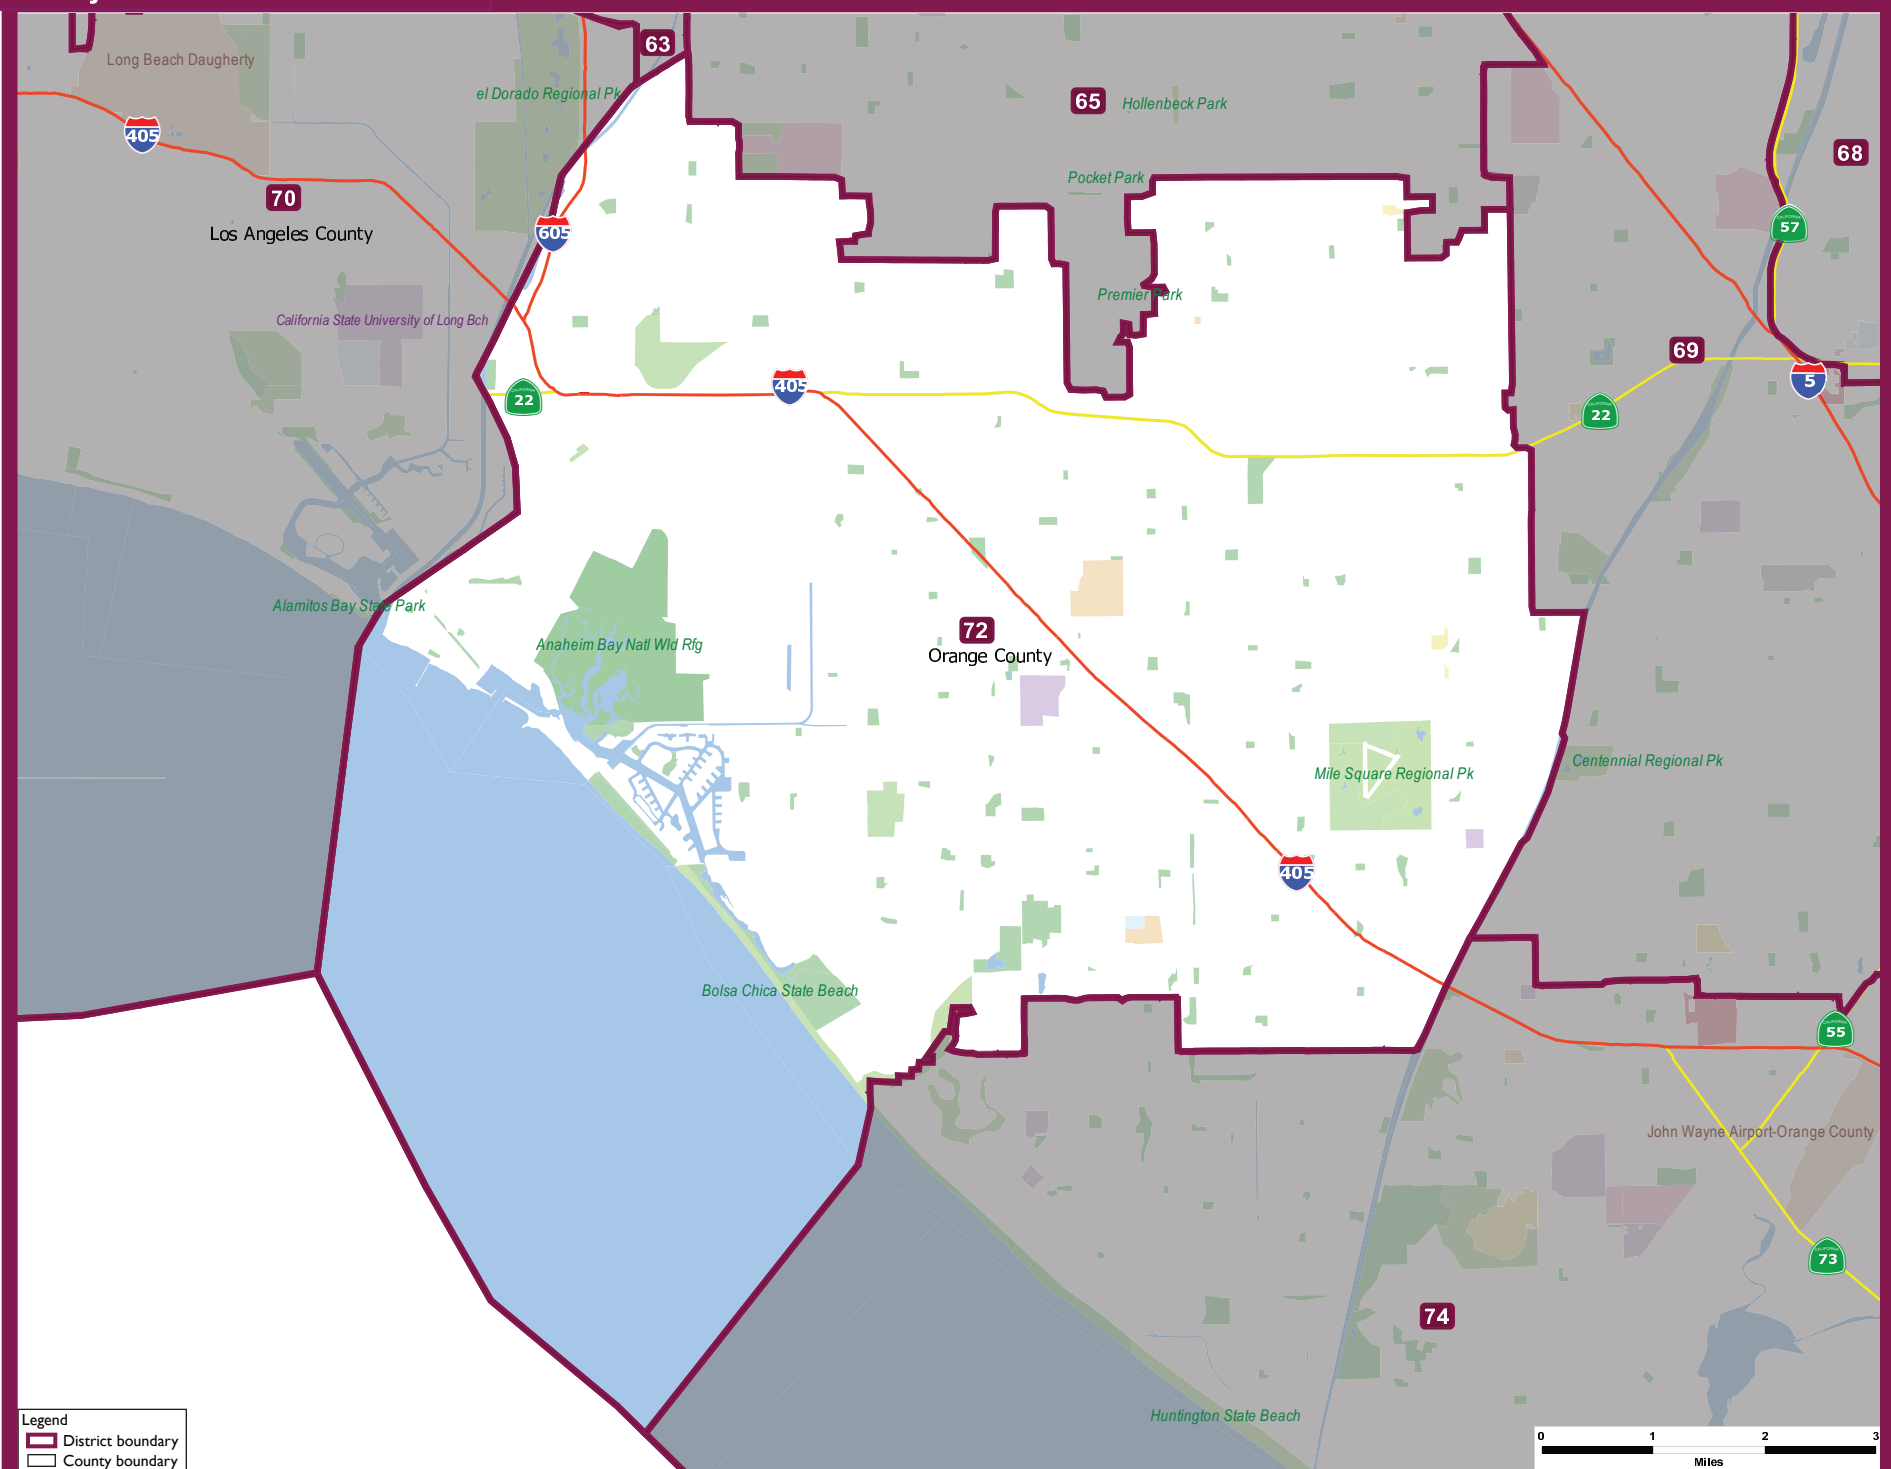

State of California
Assembly District 72

Legend
District boundary
County boundary

0 1 2 3
Miles

Adopted August 15th, 2011
Statewide Database 2013, <http://statewidedatabase.org/>
University of California, Berkeley School of Law