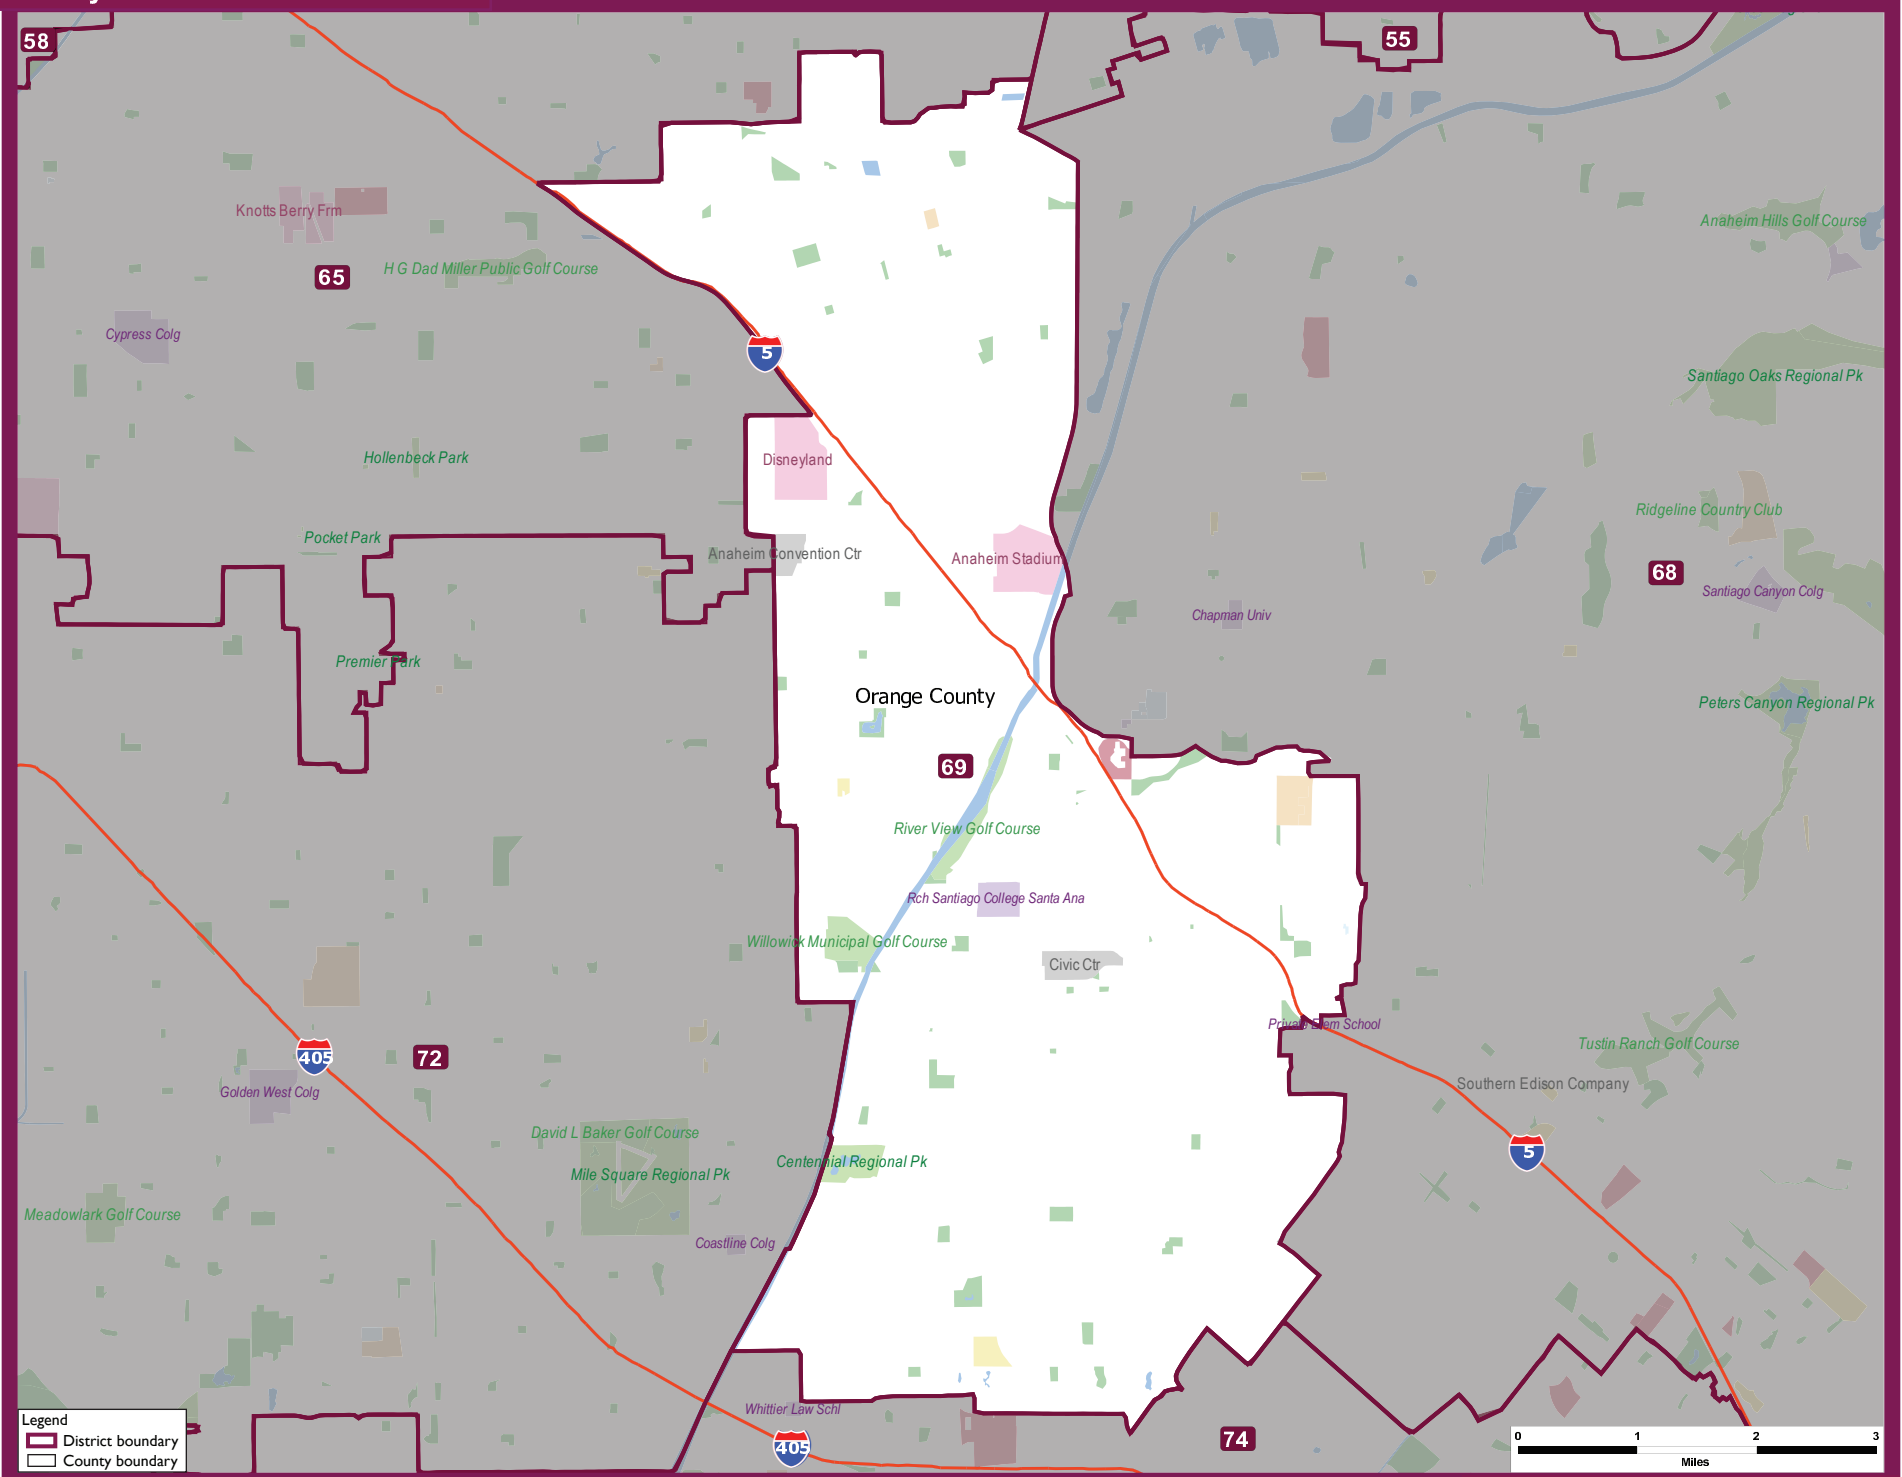

State of California  
Assembly District 69

Legend  
District boundary  
County boundary

Adopted August 15th, 2011  
Statewide Database 2013, <http://statewidedatabase.org/>  
University of California, Berkeley School of Law