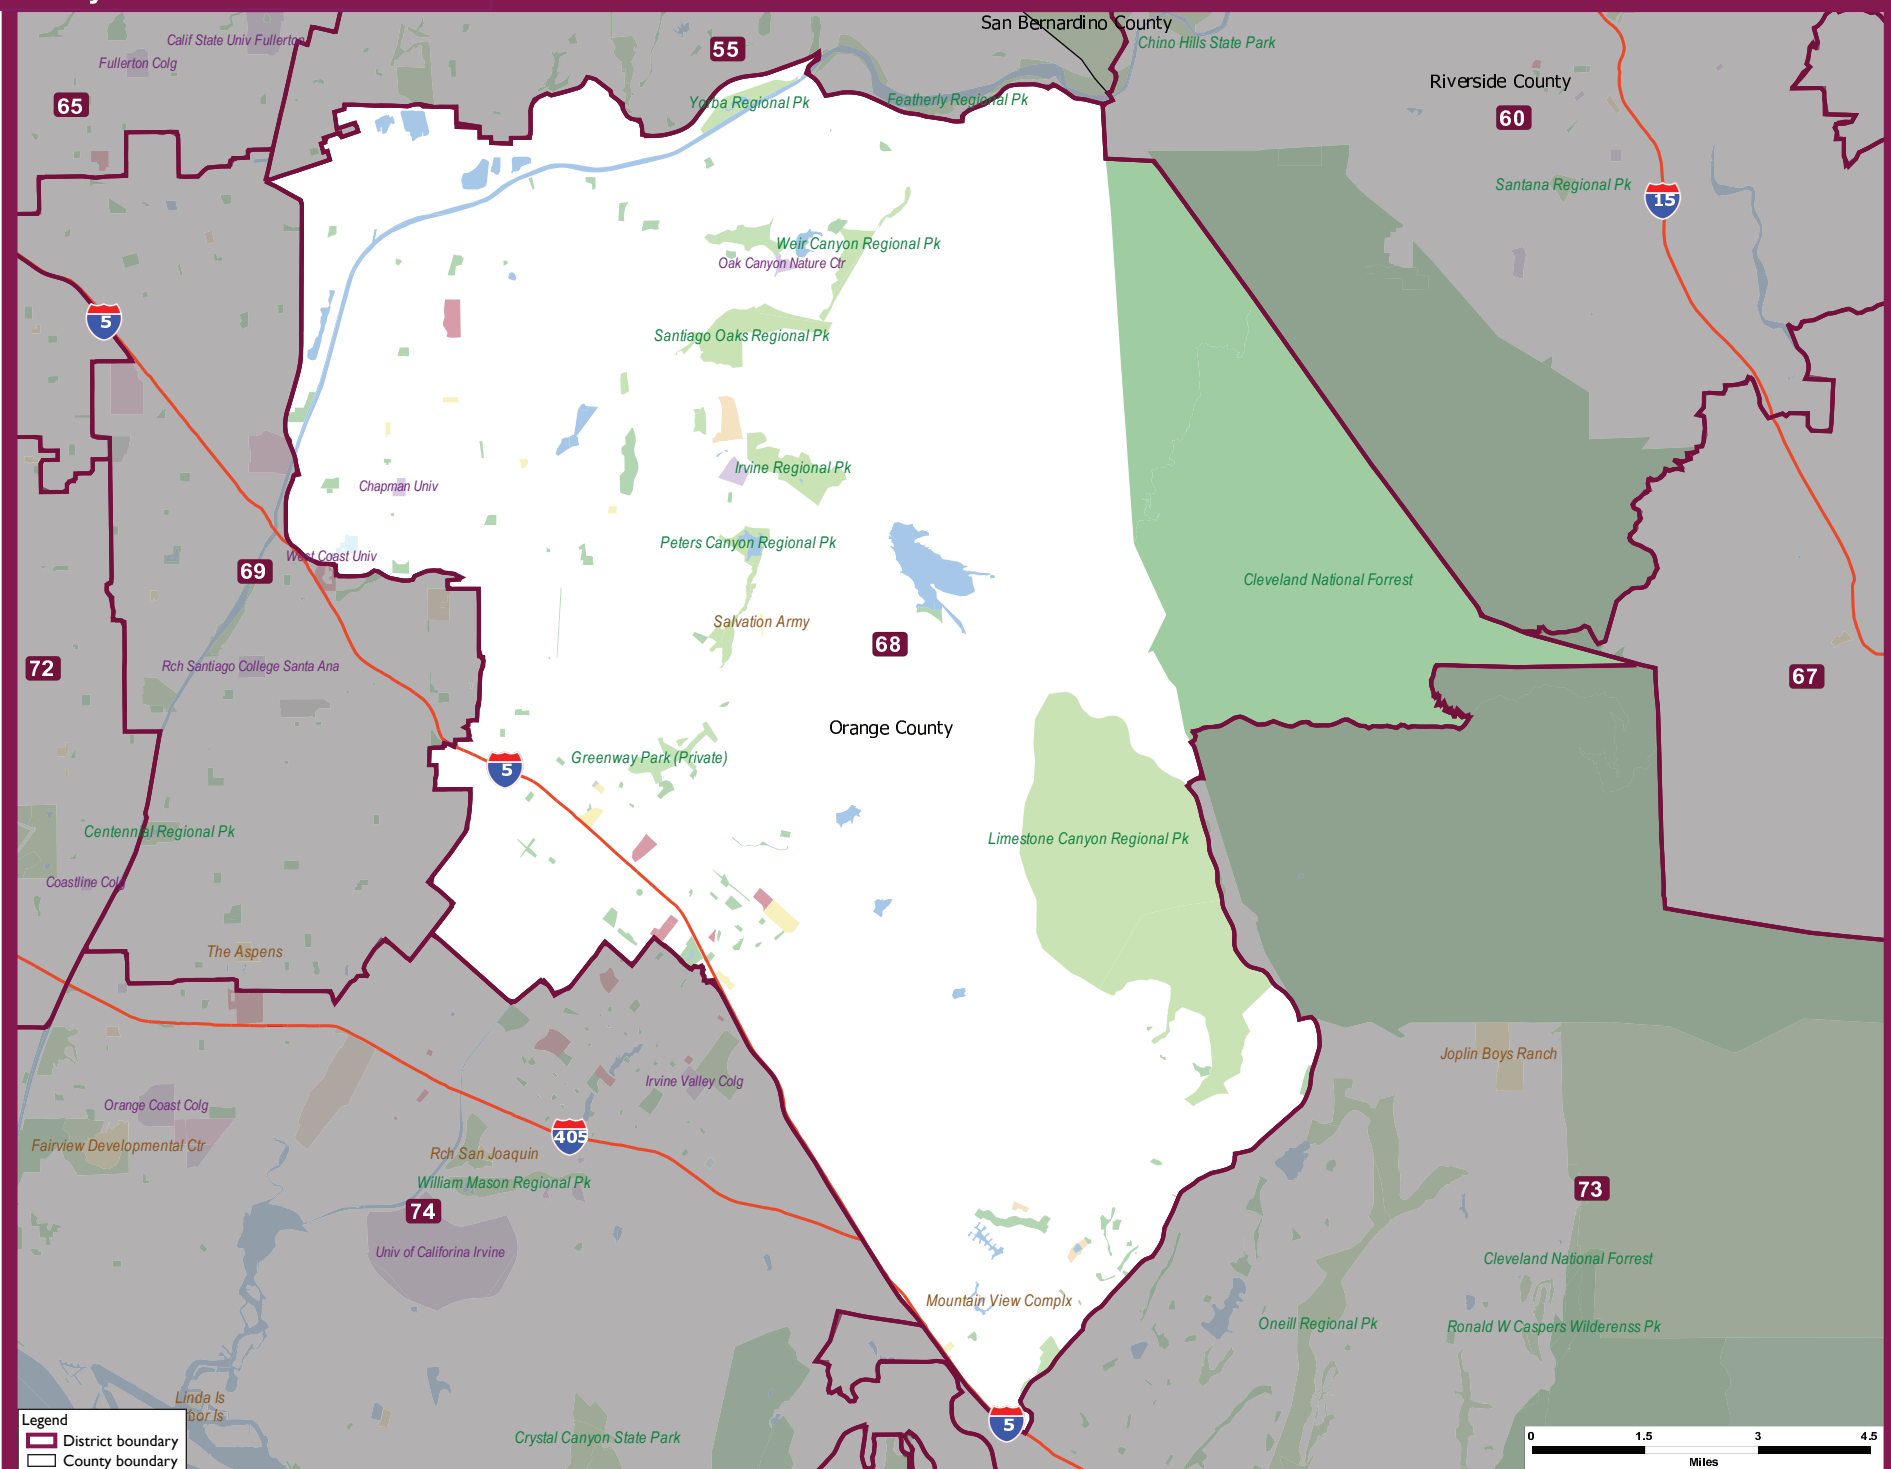

State of California  
Assembly District 68

Legend  
District boundary  
County boundary

0 1.5 3 4.5  
Miles

Adopted August 15th, 2011  
Statewide Database 2013, <http://statewidedatabase.org/>  
University of California, Berkeley School of Law