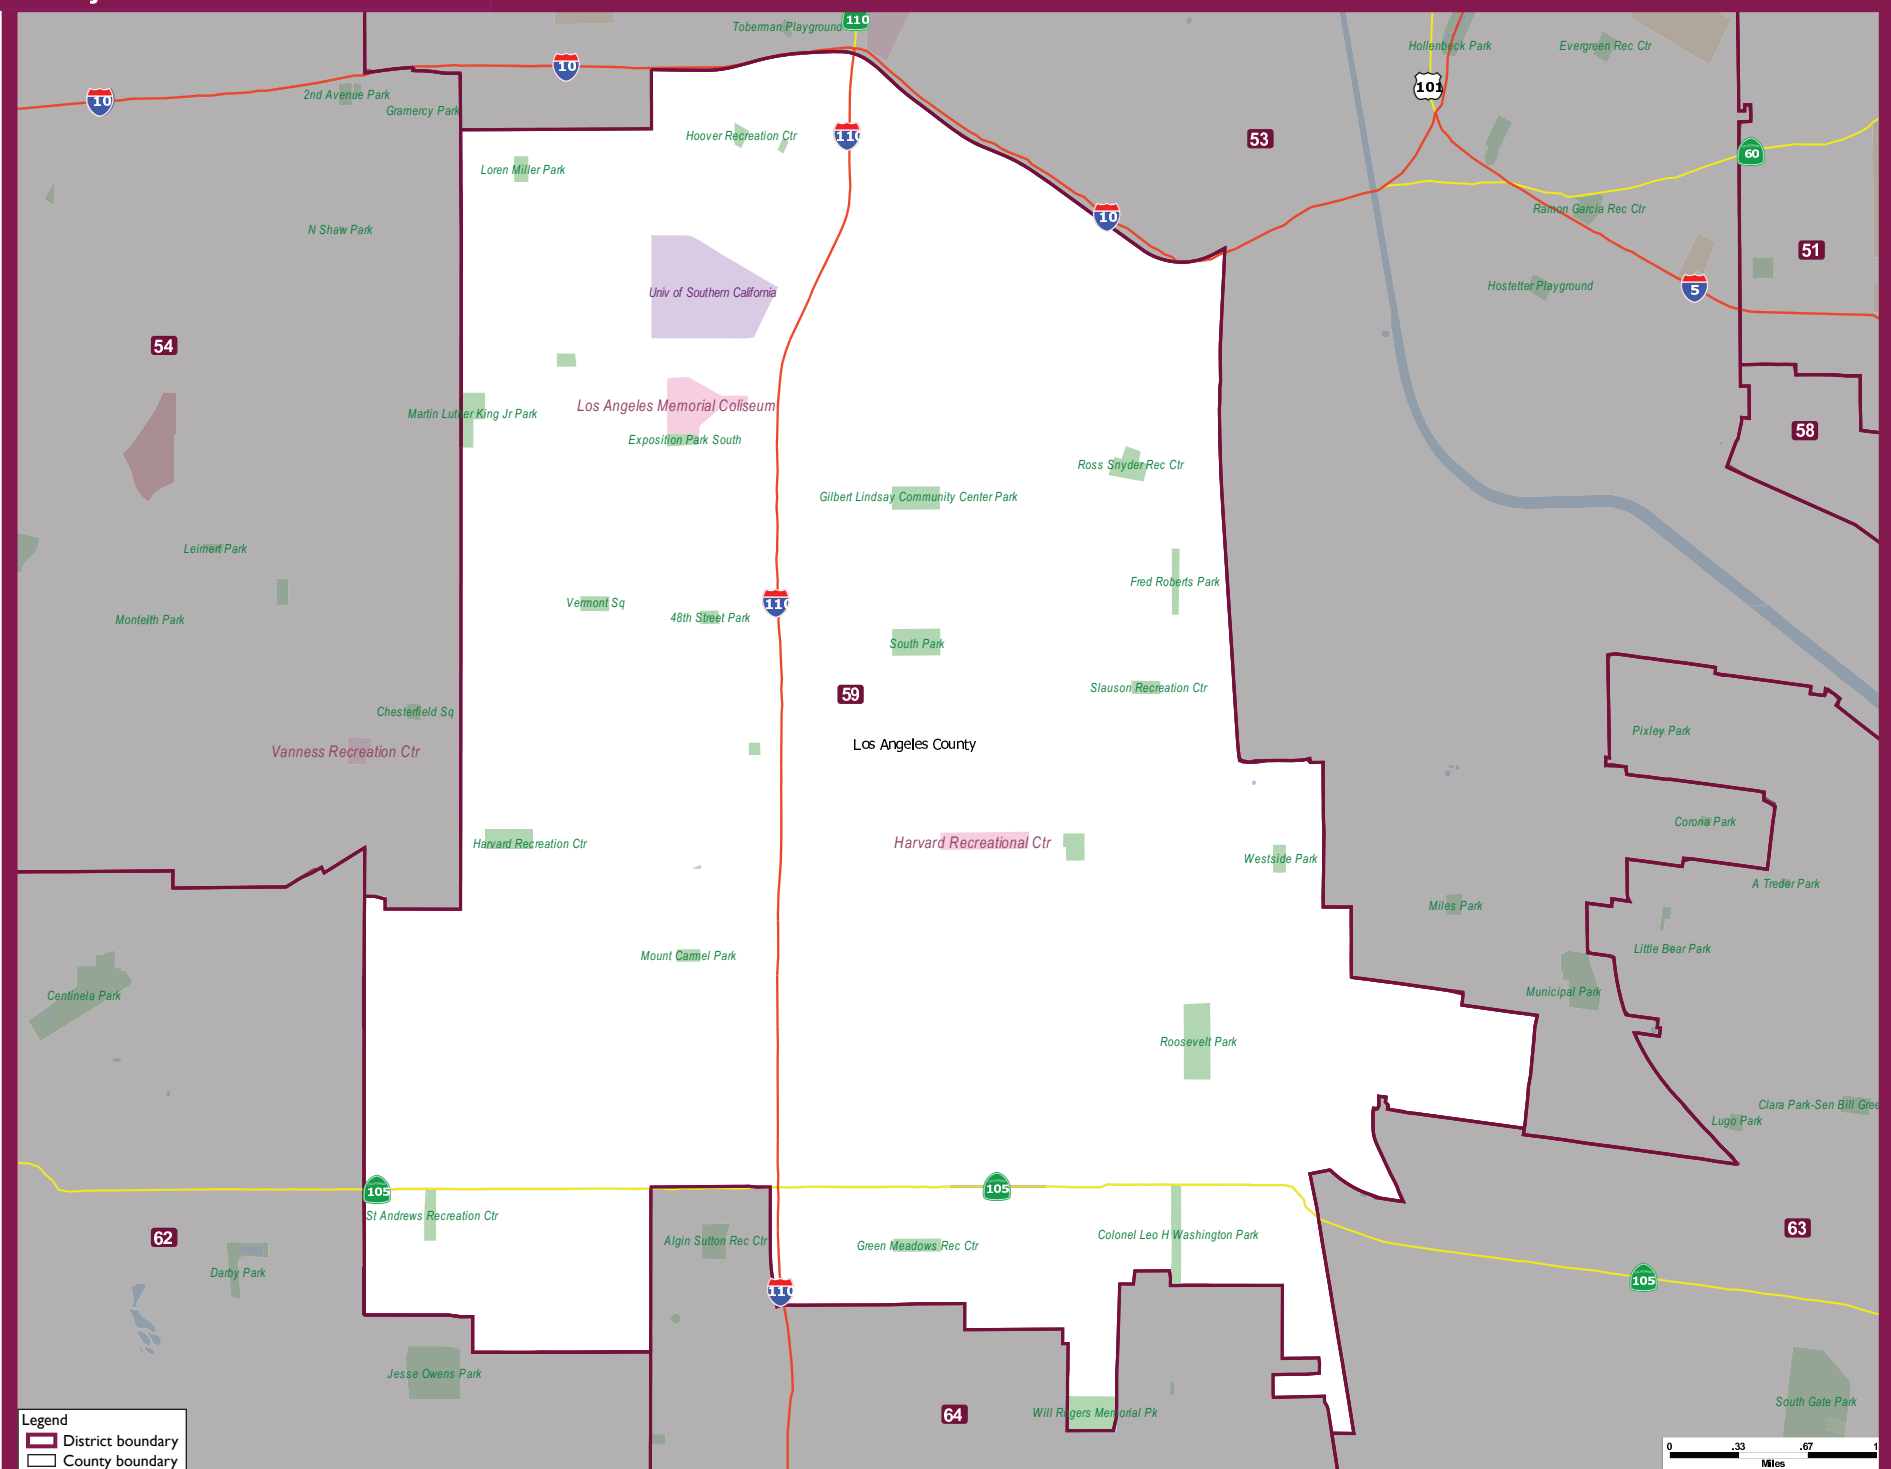

State of California
Assembly District 59

Legend
District boundary
County boundary

0 .33 .67 1
Miles

Adopted August 15th, 2011
Statewide Database 2013, <http://statewidedatabase.org/>
University of California, Berkeley School of Law