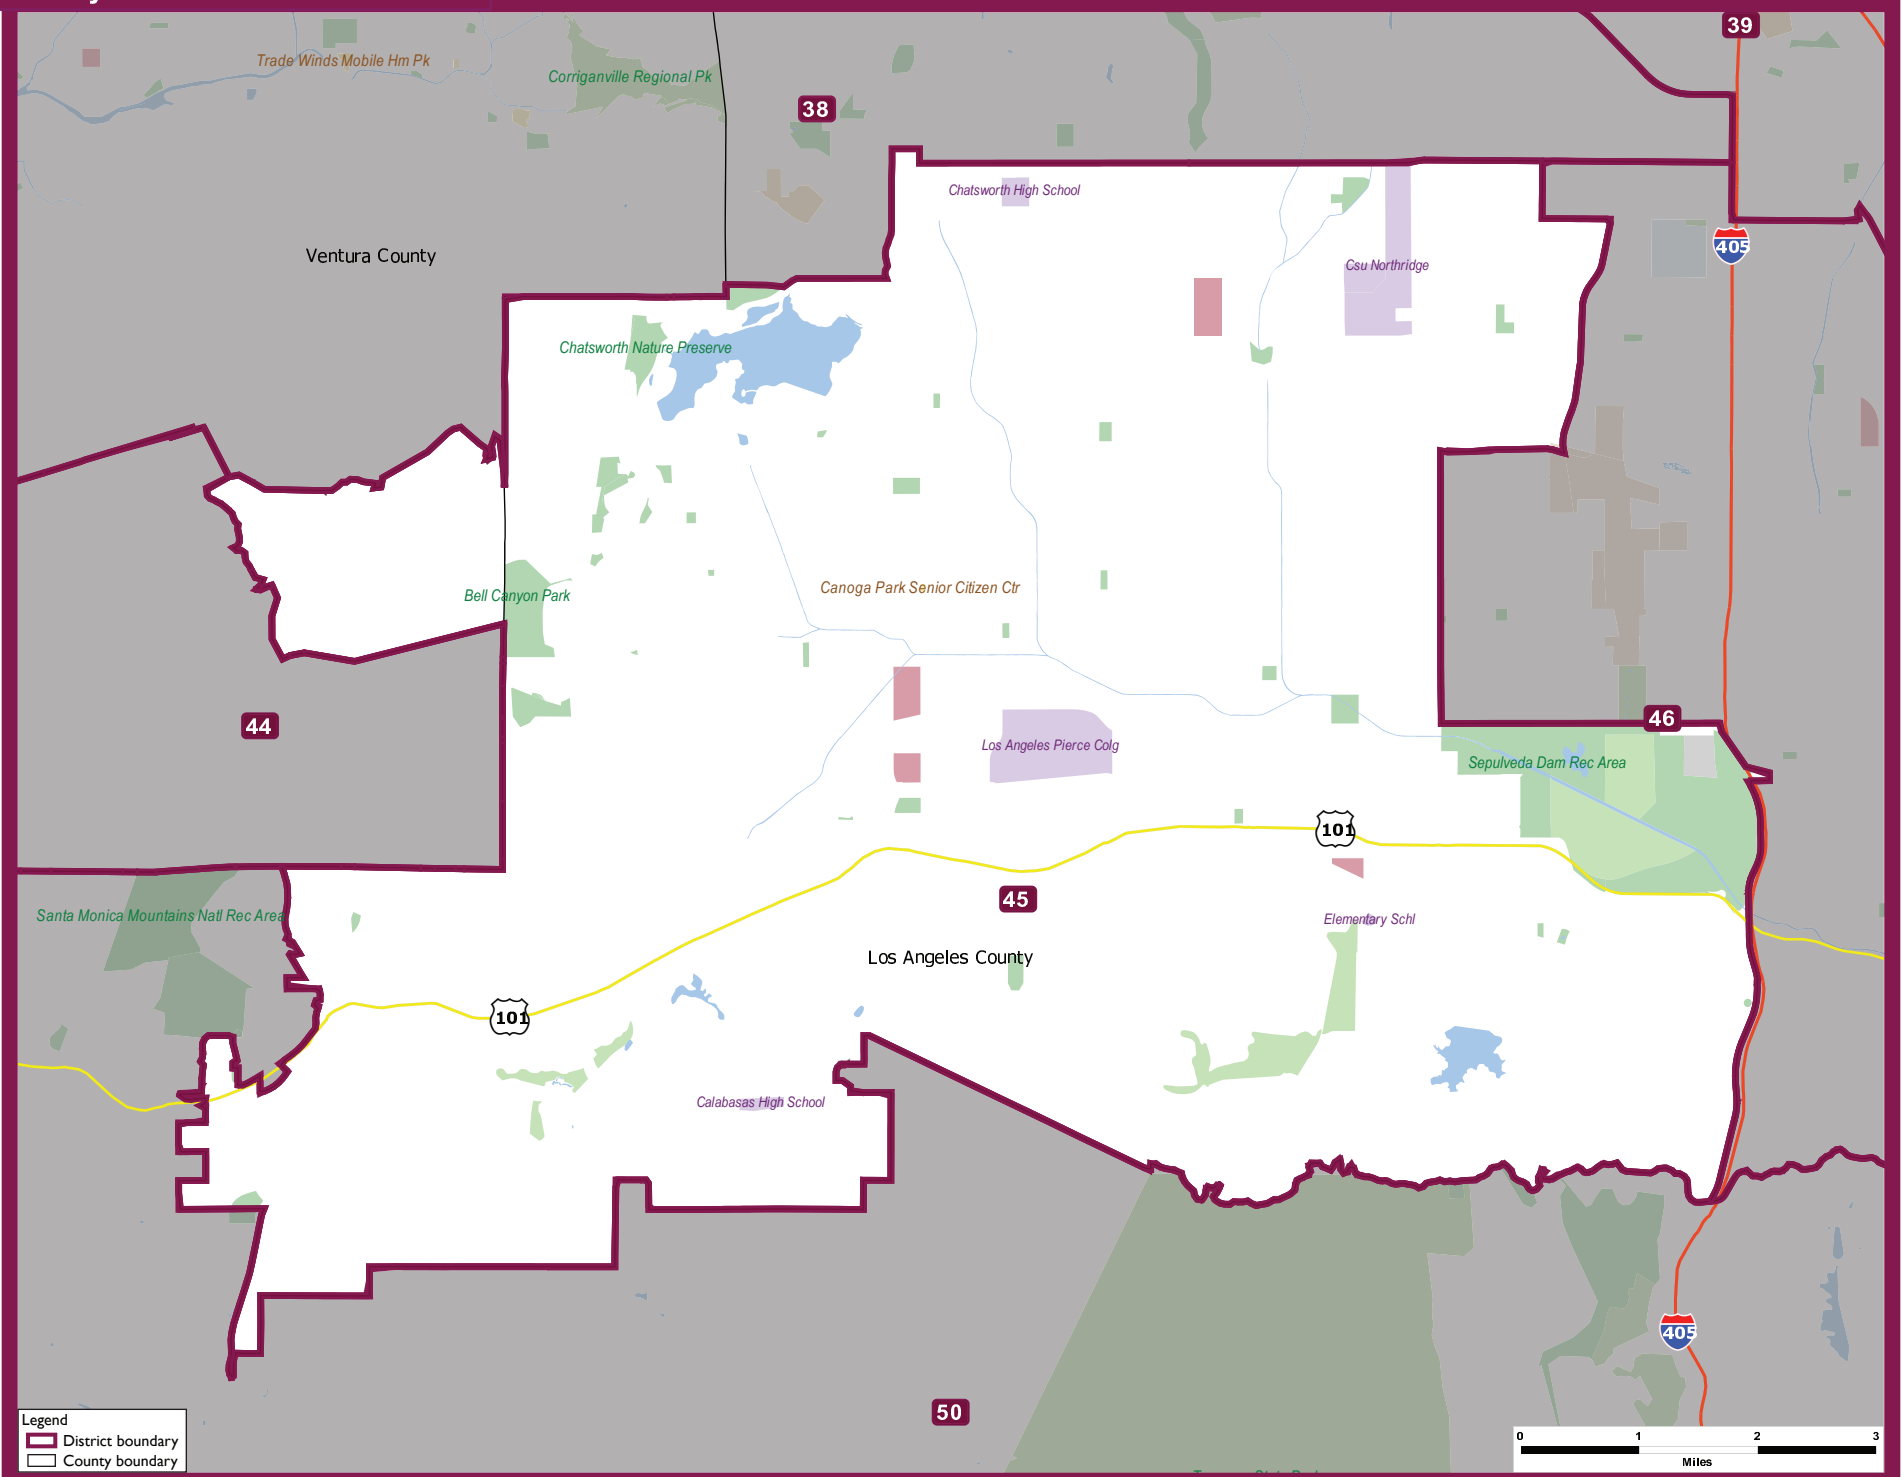

State of California  
Assembly District 45

Legend  
District boundary  
County boundary

Adopted August 15th, 2011  
Statewide Database 2013, <http://statewidedatabase.org/>  
University of California, Berkeley School of Law