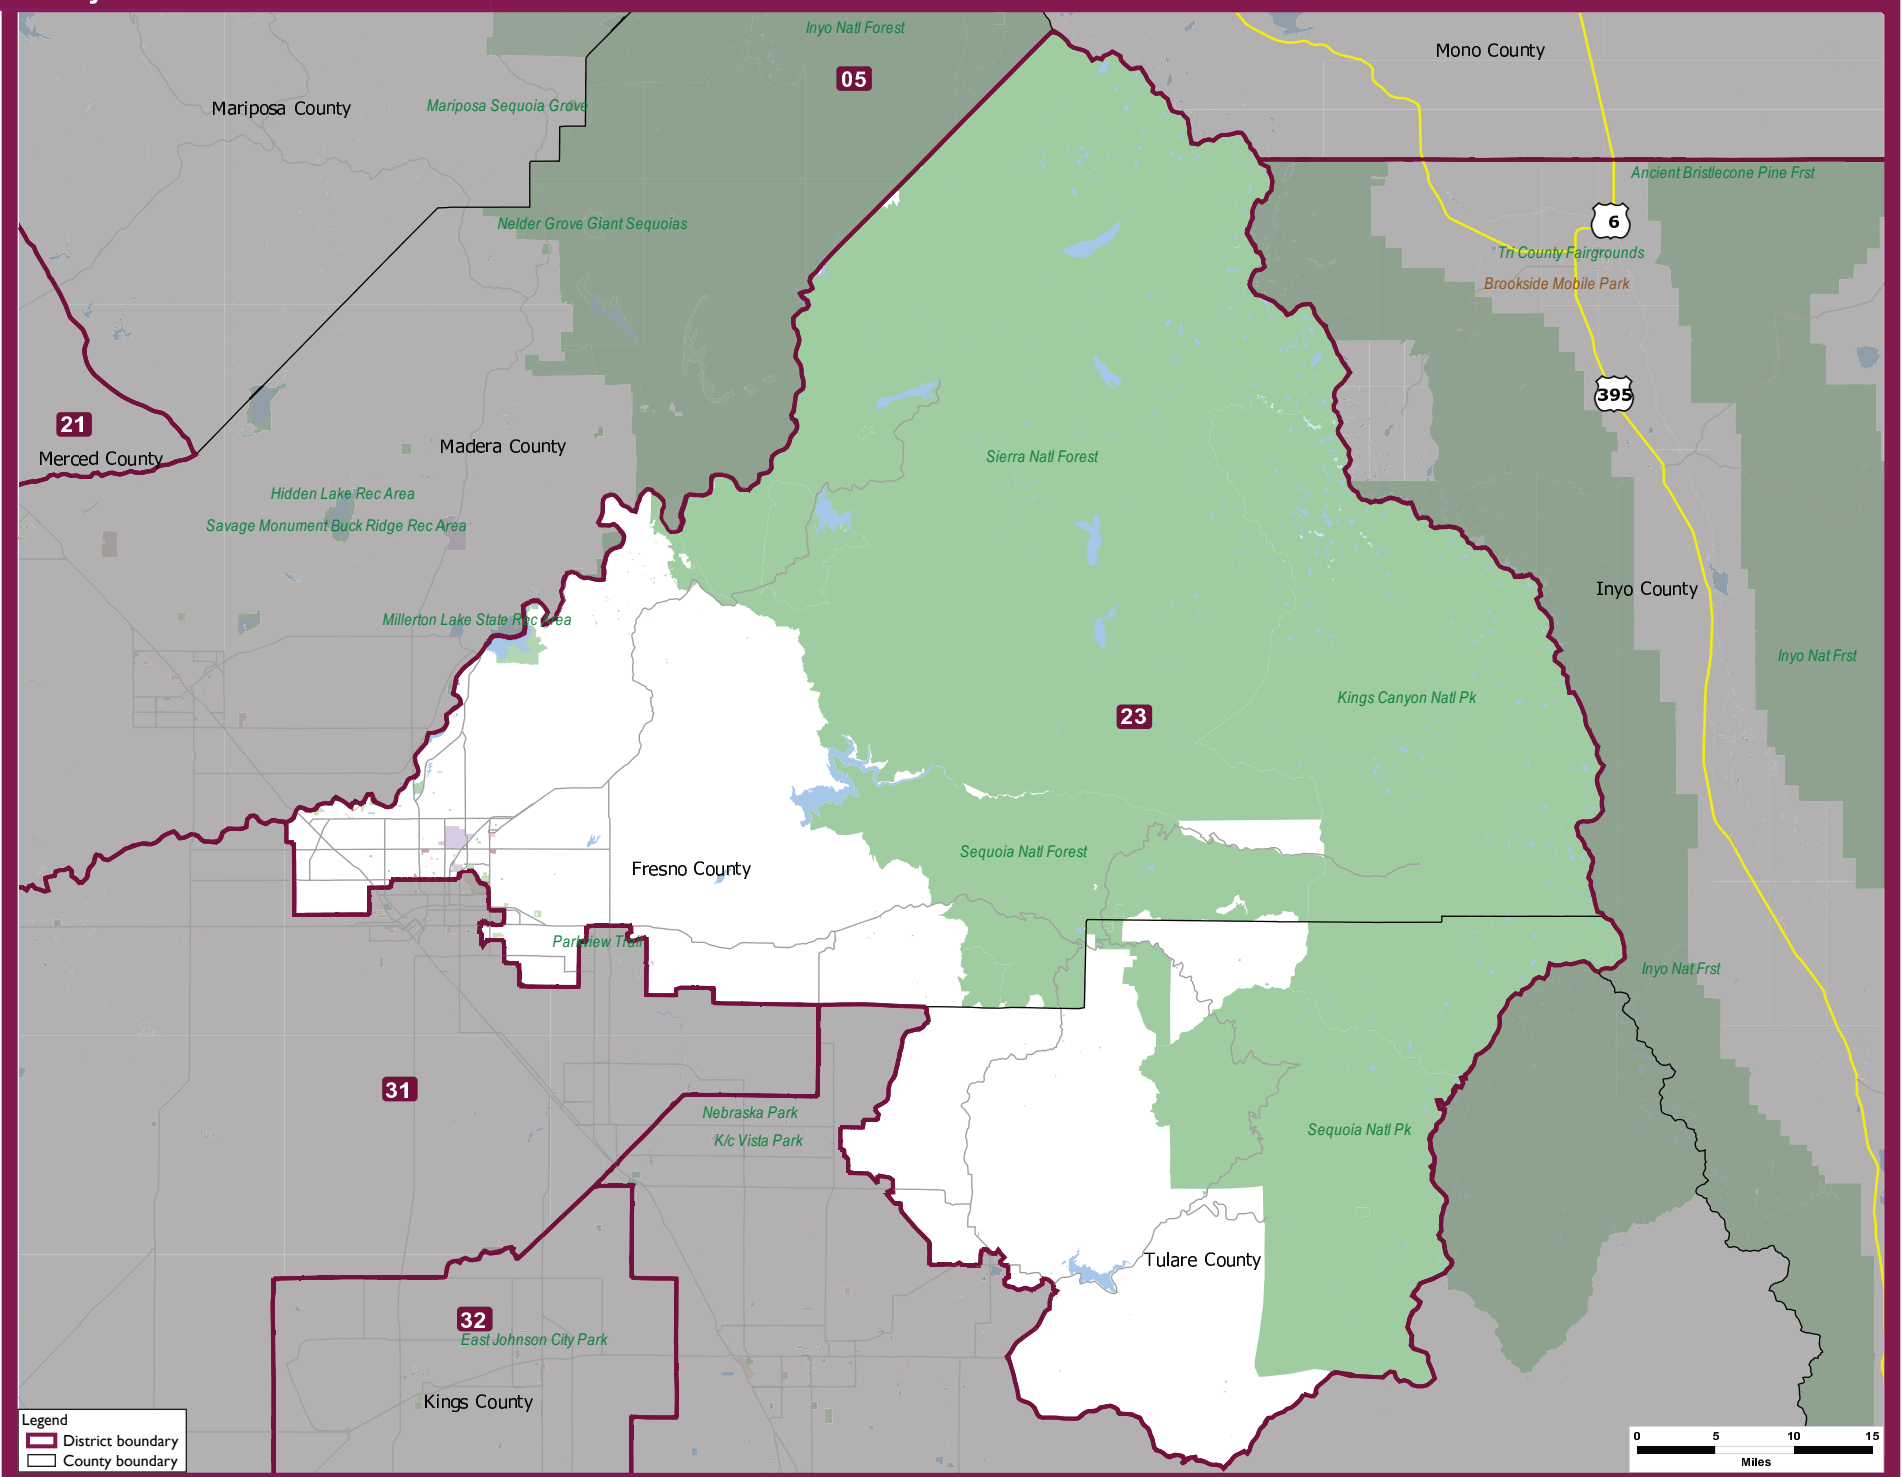

State of California
Assembly District 23

Legend
District boundary
County boundary

0 5 10 15
Miles

Adopted August 15th, 2011
Statewide Database 2013, <http://statewidedatabase.org/>
University of California, Berkeley School of Law