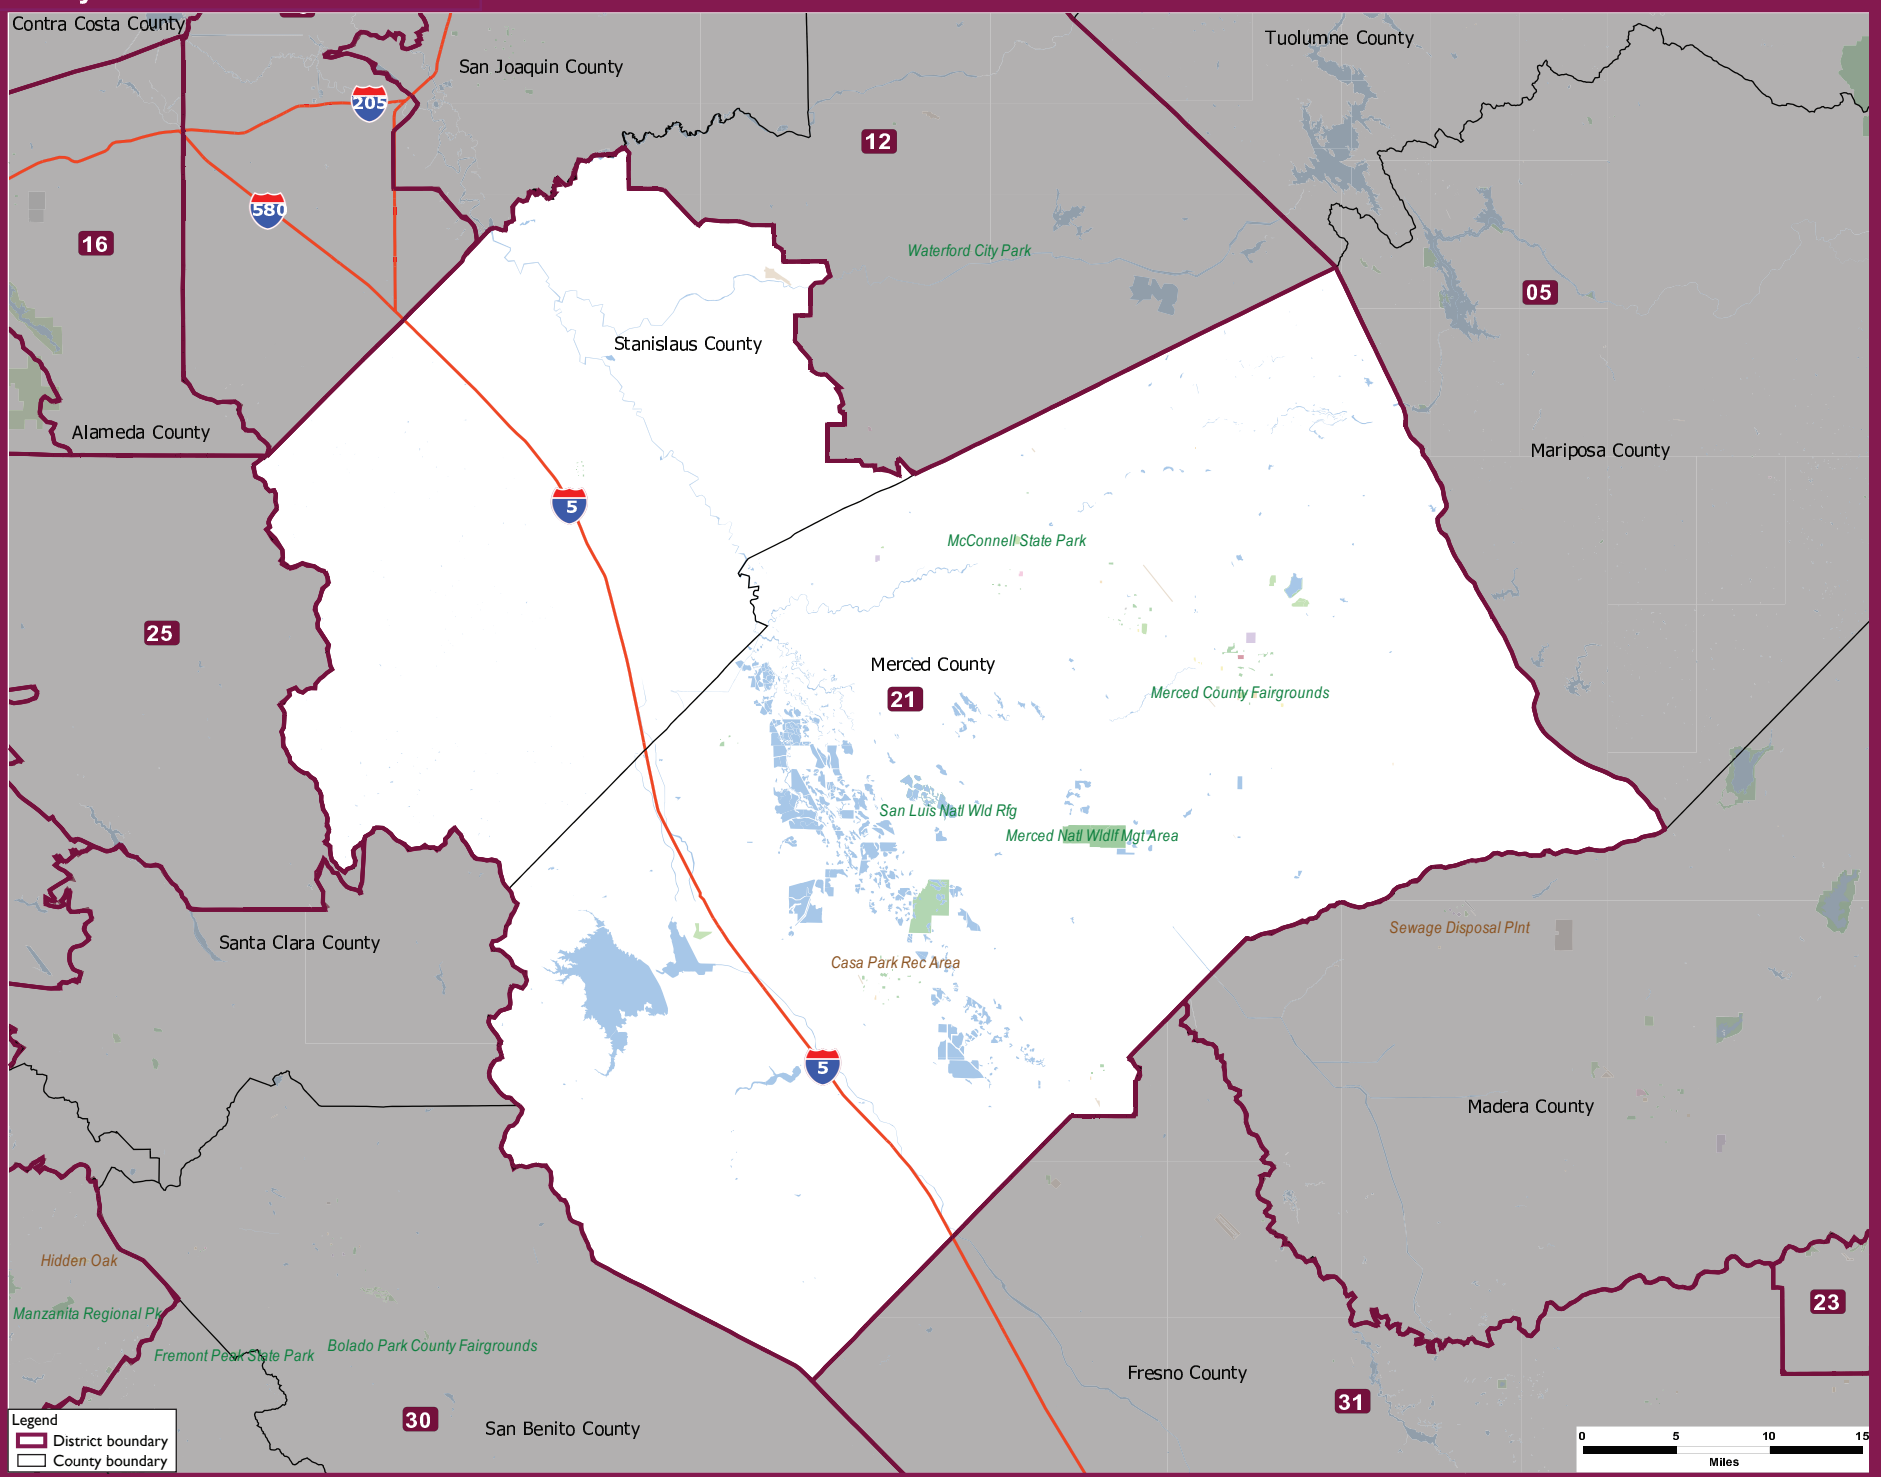

State of California
Assembly District 21

Legend
District boundary
County boundary

Adopted August 15th, 2011
Statewide Database 2013, <http://statewidedatabase.org/>
University of California, Berkeley School of Law