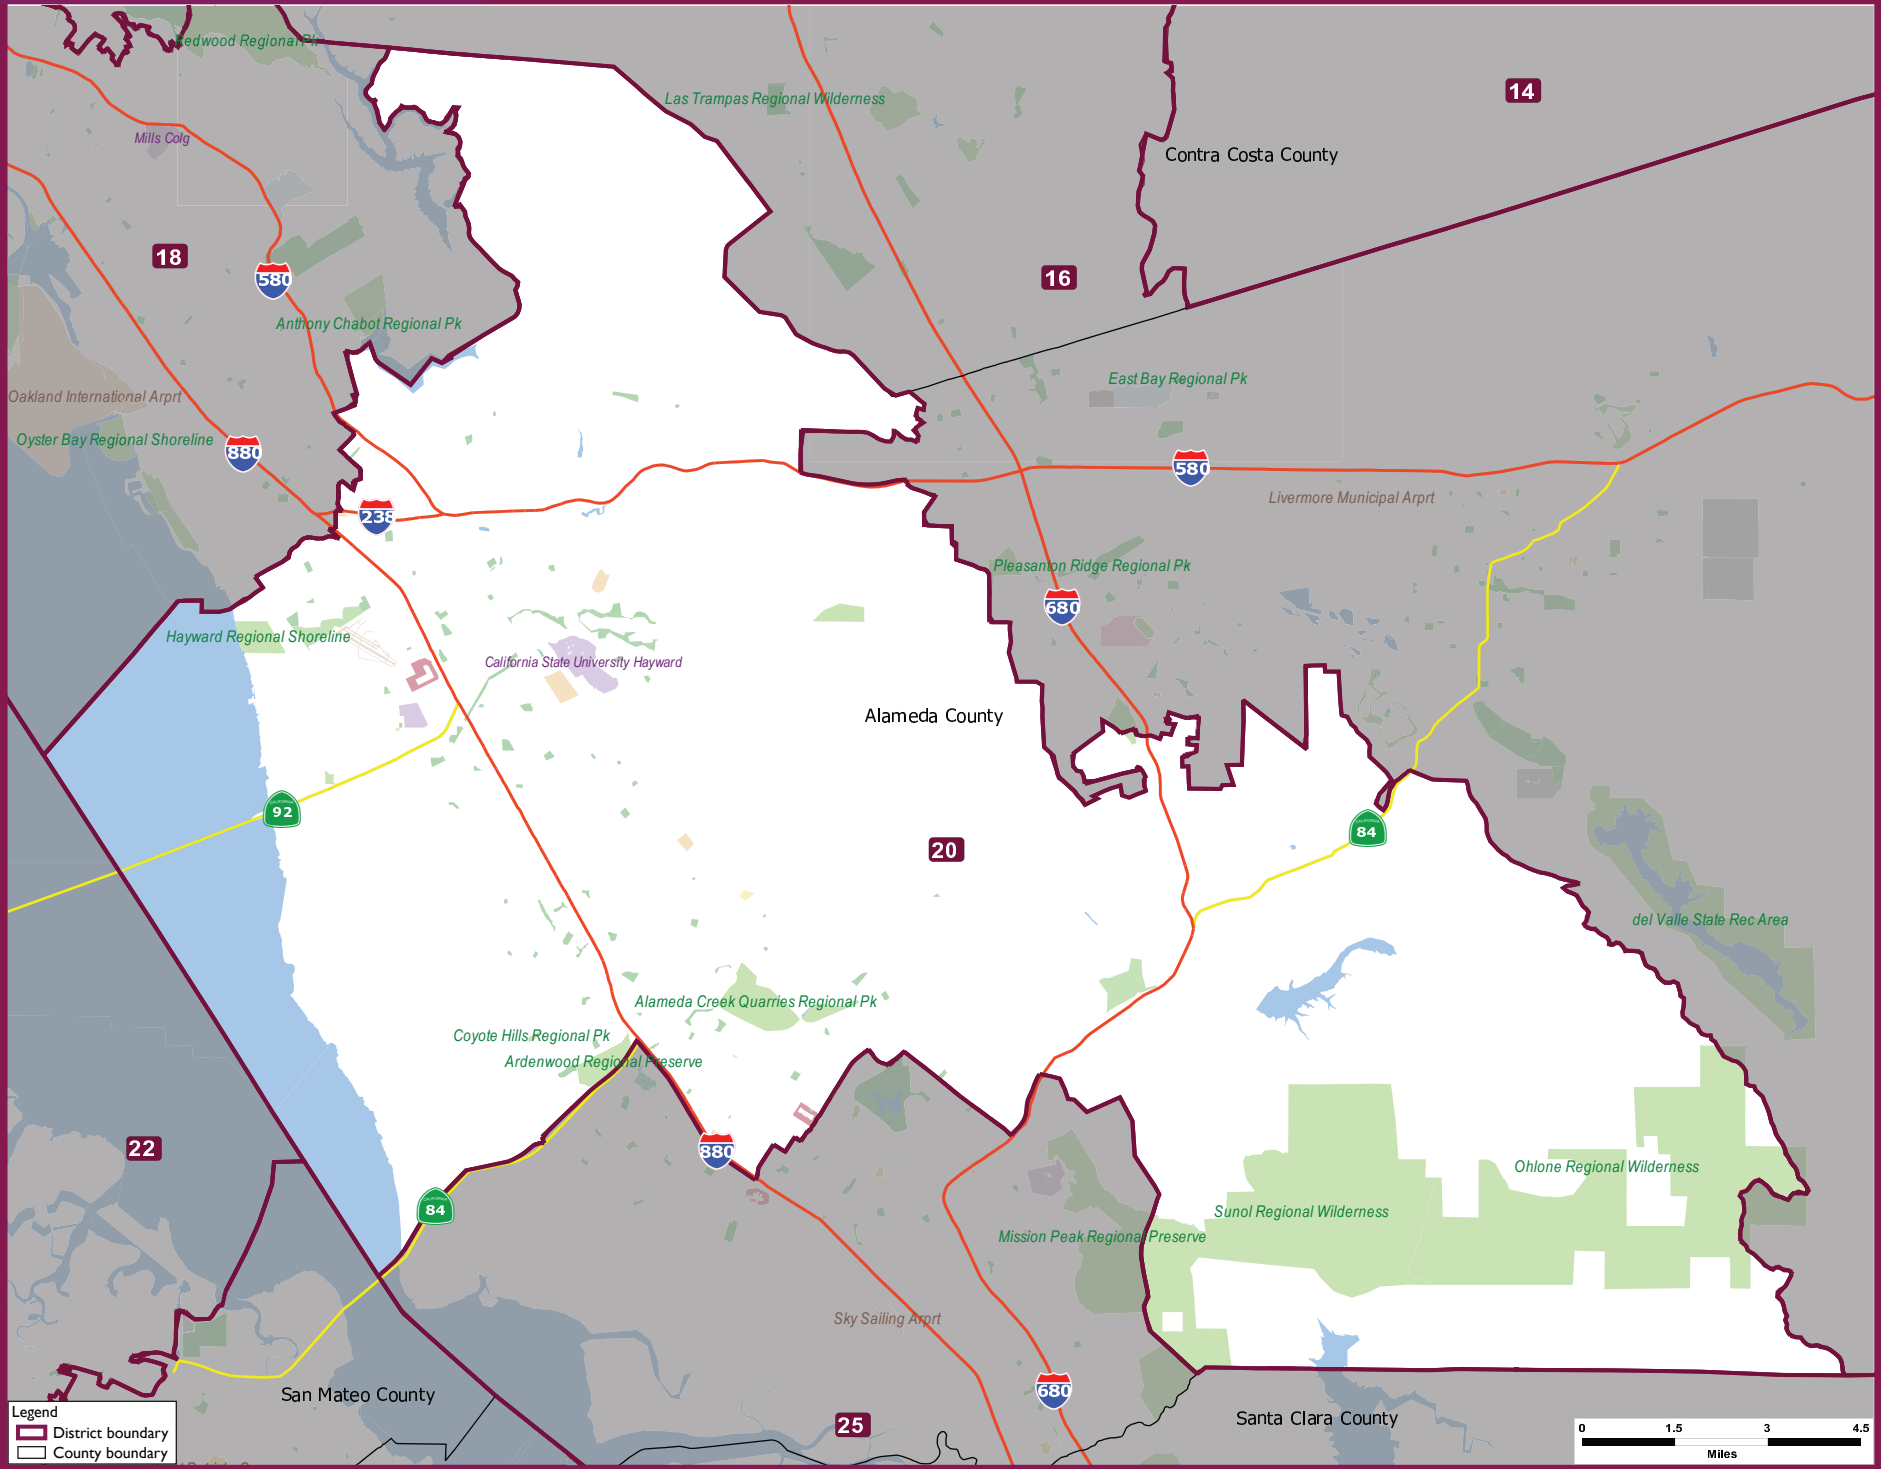

State of California
Assembly District 20

Legend
District boundary
County boundary

Adopted August 15th, 2011
Statewide Database 2013, <http://statewidedatabase.org/>
University of California, Berkeley School of Law