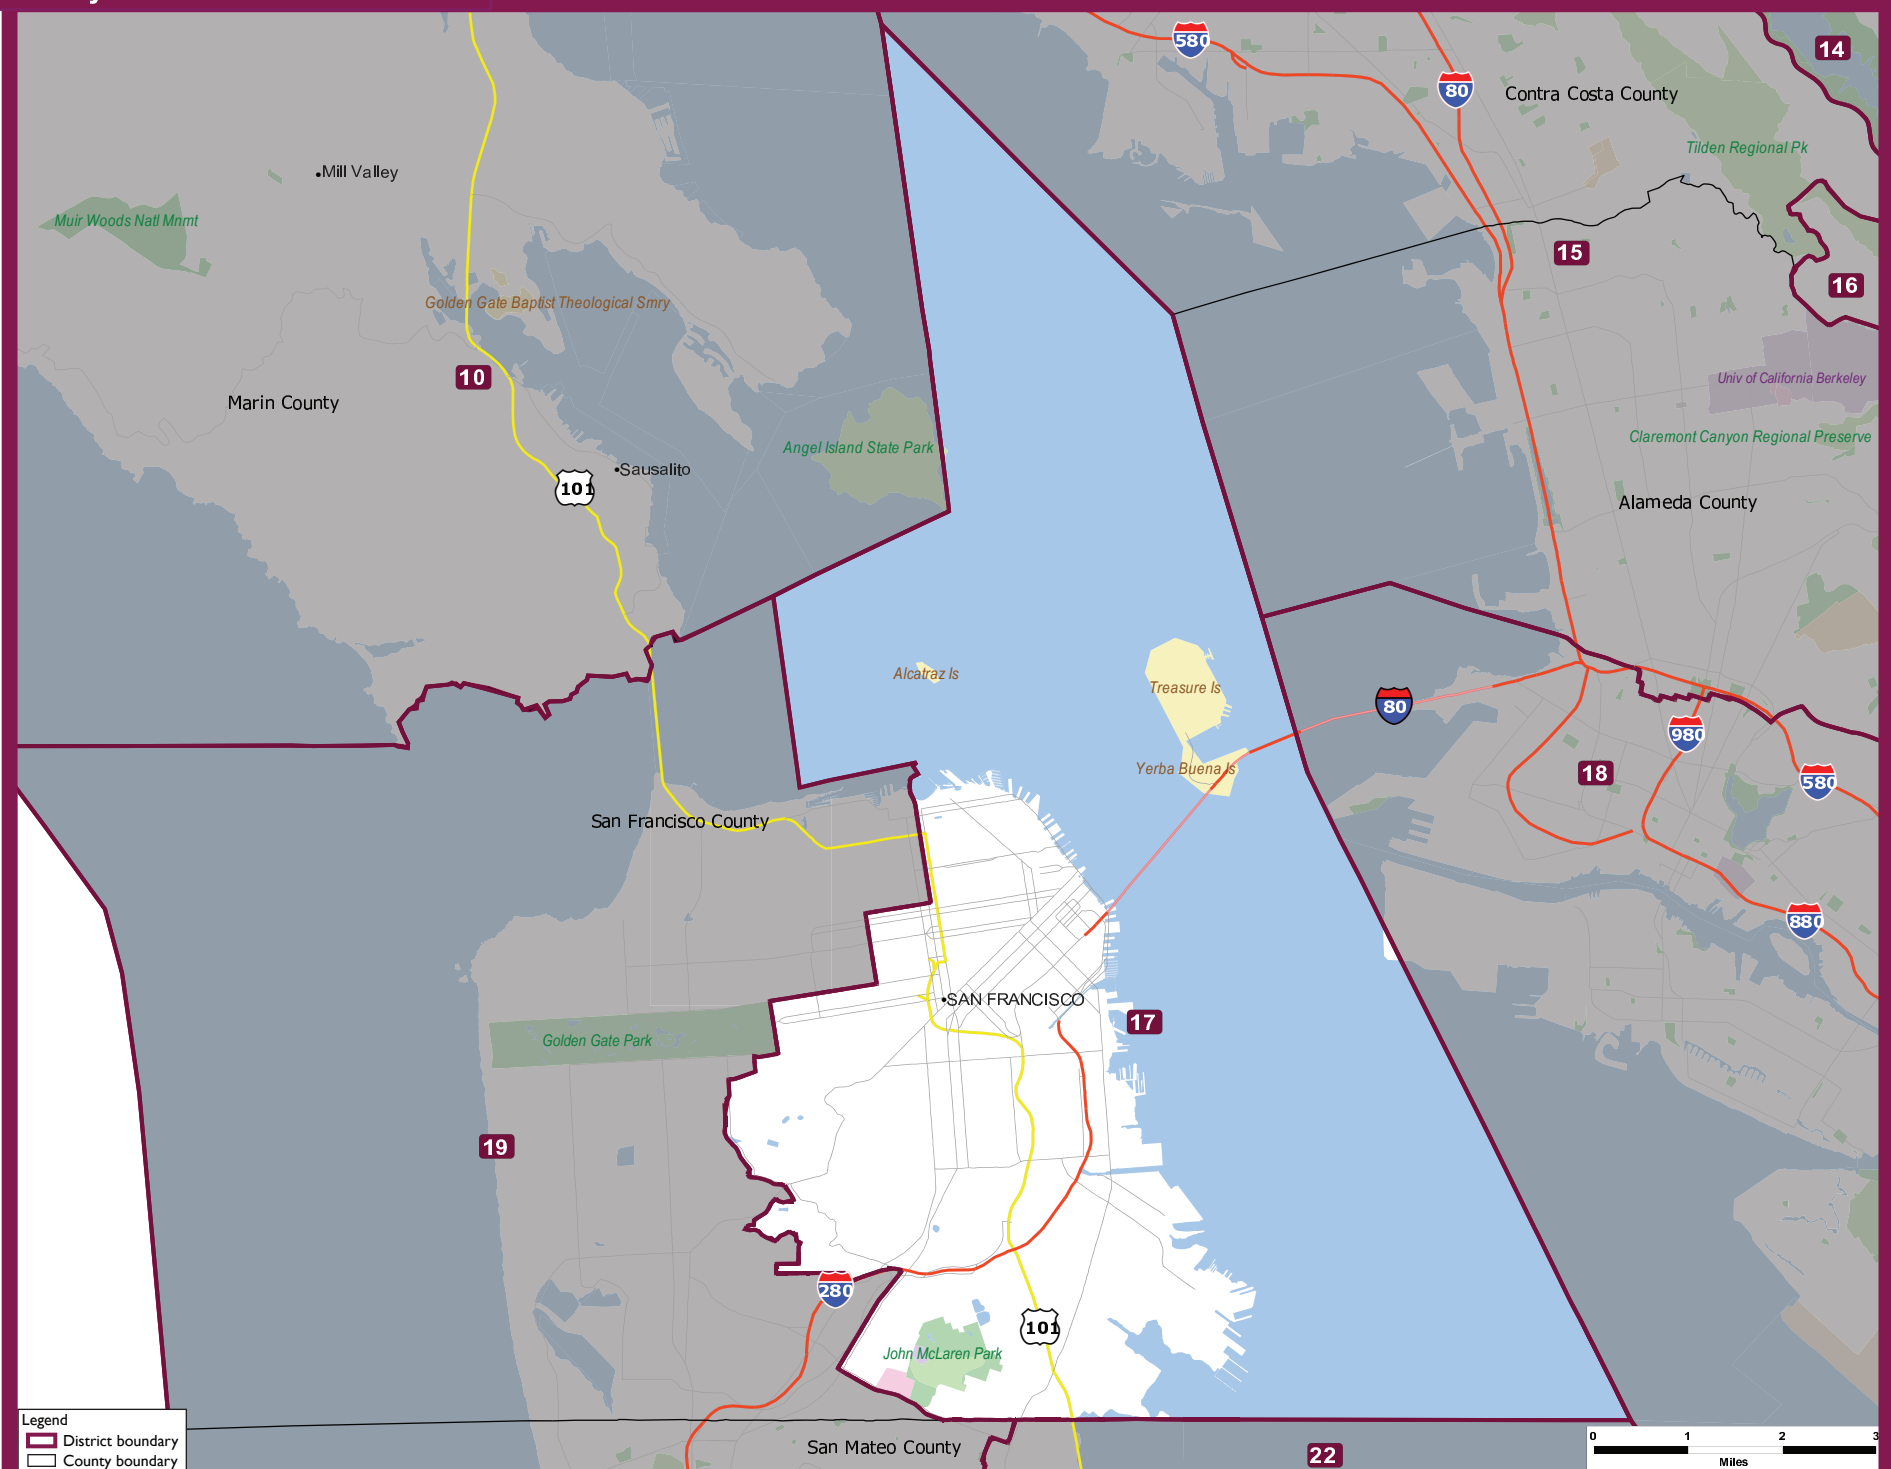

State of California
Assembly District 17

Legend
District boundary
County boundary

Adopted August 15th, 2011
Statewide Database 2013, <http://statewidedatabase.org/>
University of California, Berkeley School of Law