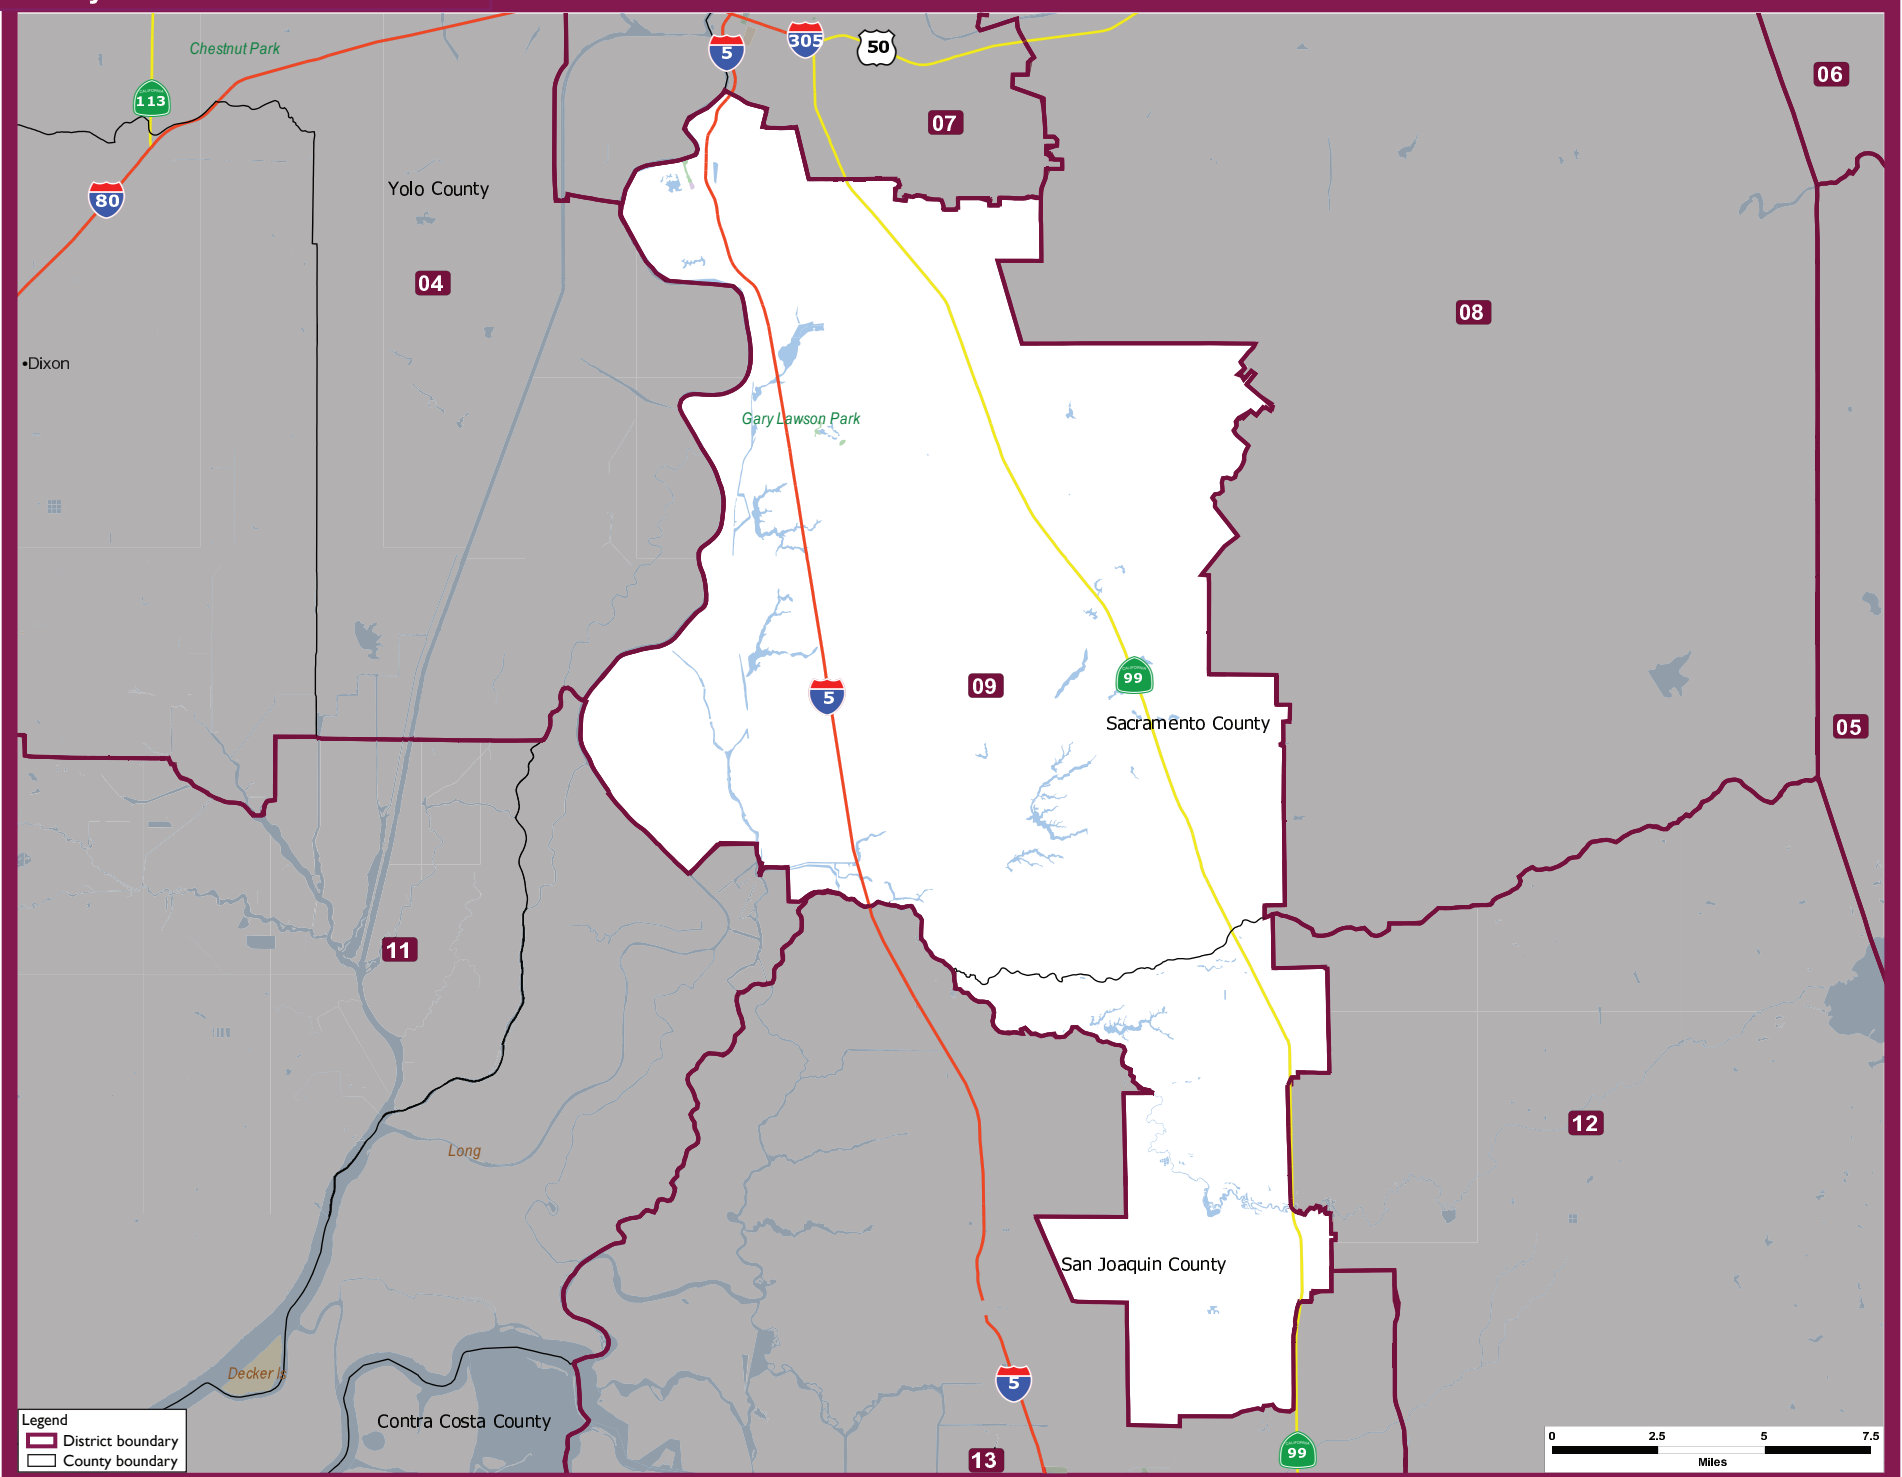

State of California
Assembly District 9

Legend
District boundary
County boundary

0 2.5 5 7.5
Miles

Adopted August 15th, 2011
Statewide Database 2013, <http://statewidedatabase.org/>
University of California, Berkeley School of Law