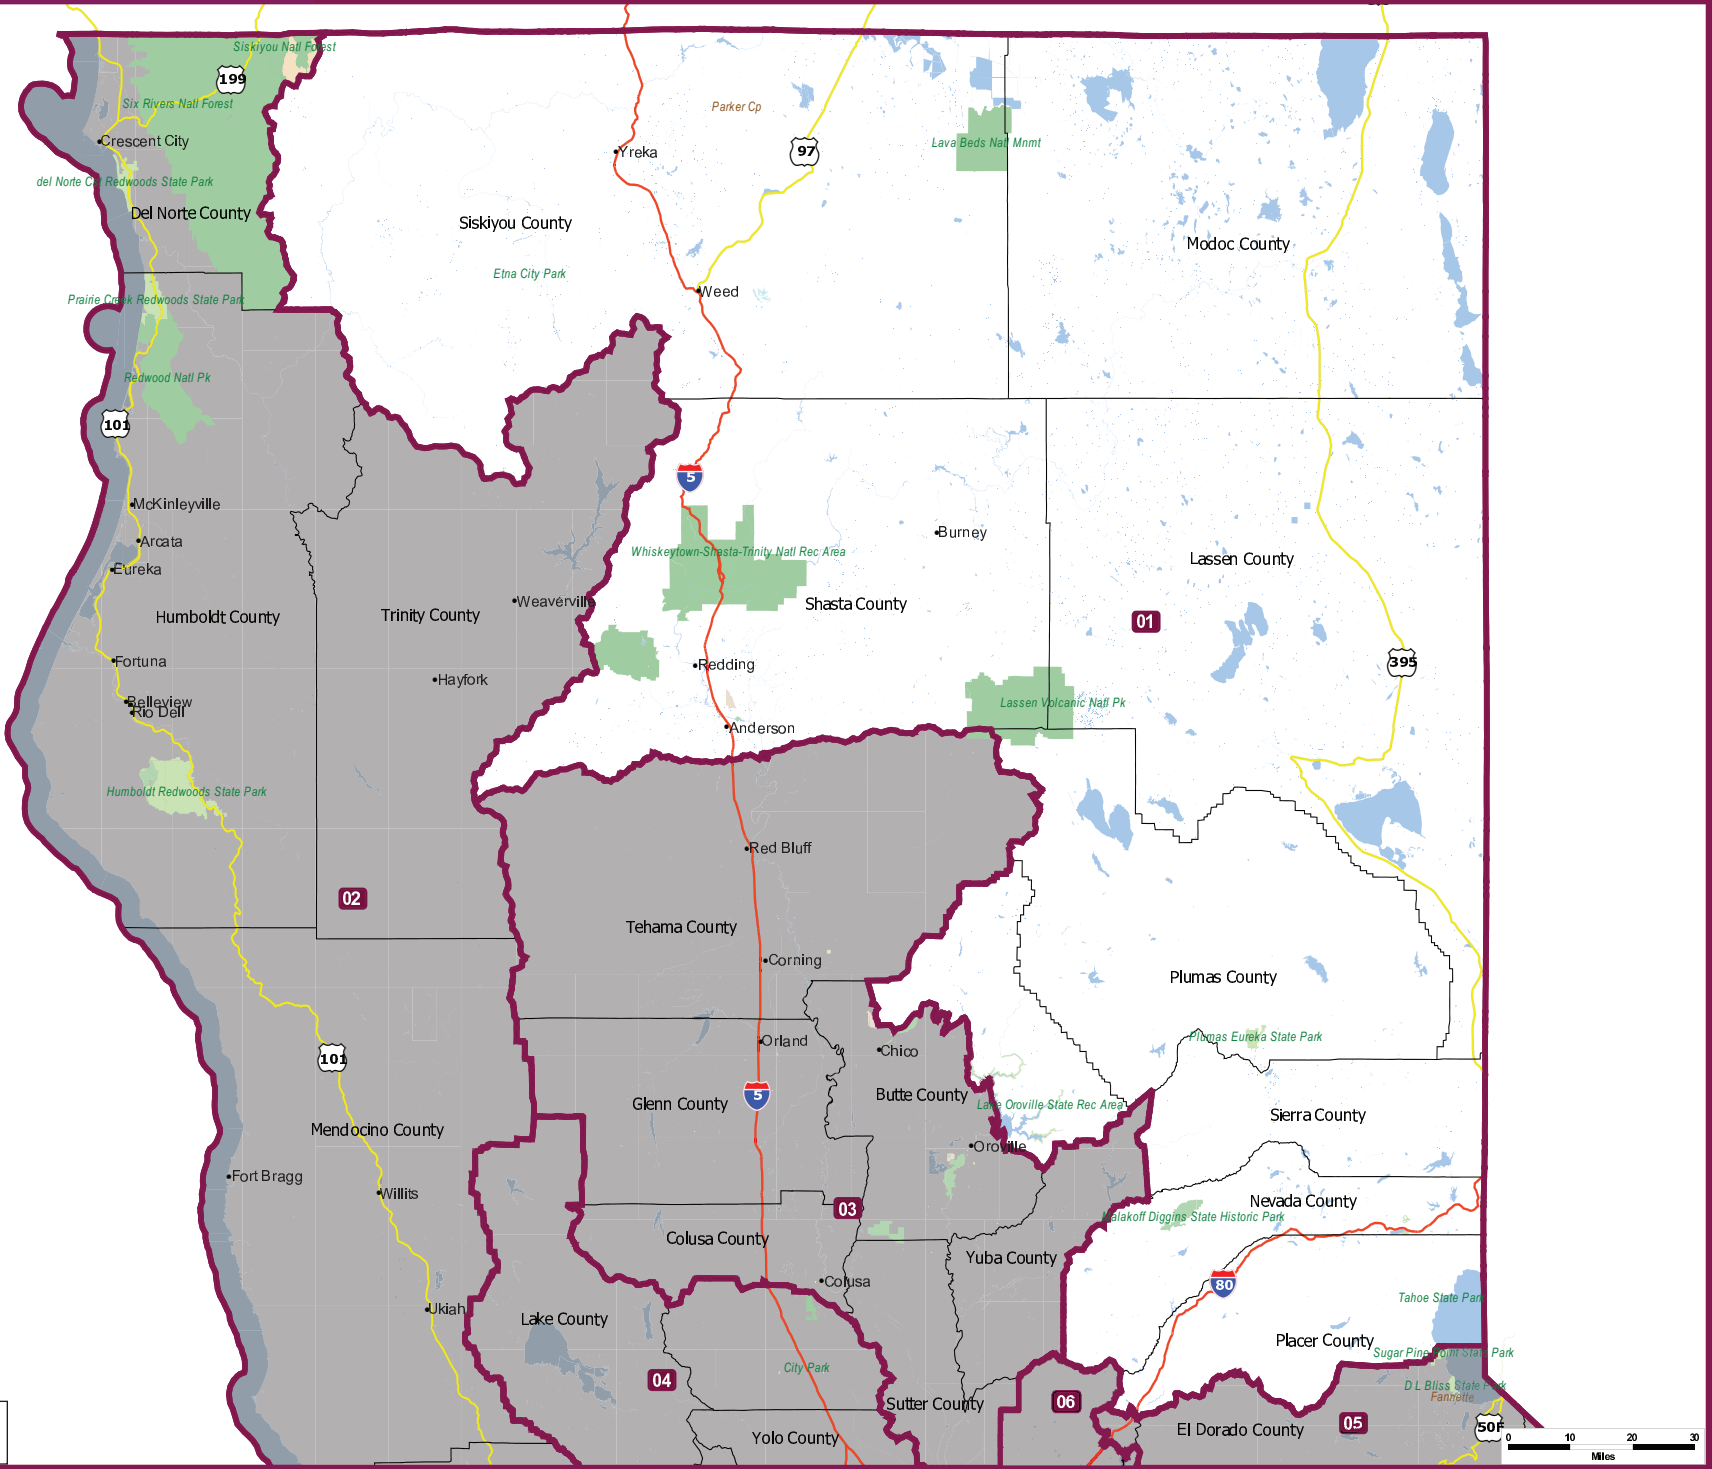

State of California Assembly District 1

Legend
District boundary
County boundary

0 10 20 30
Miles