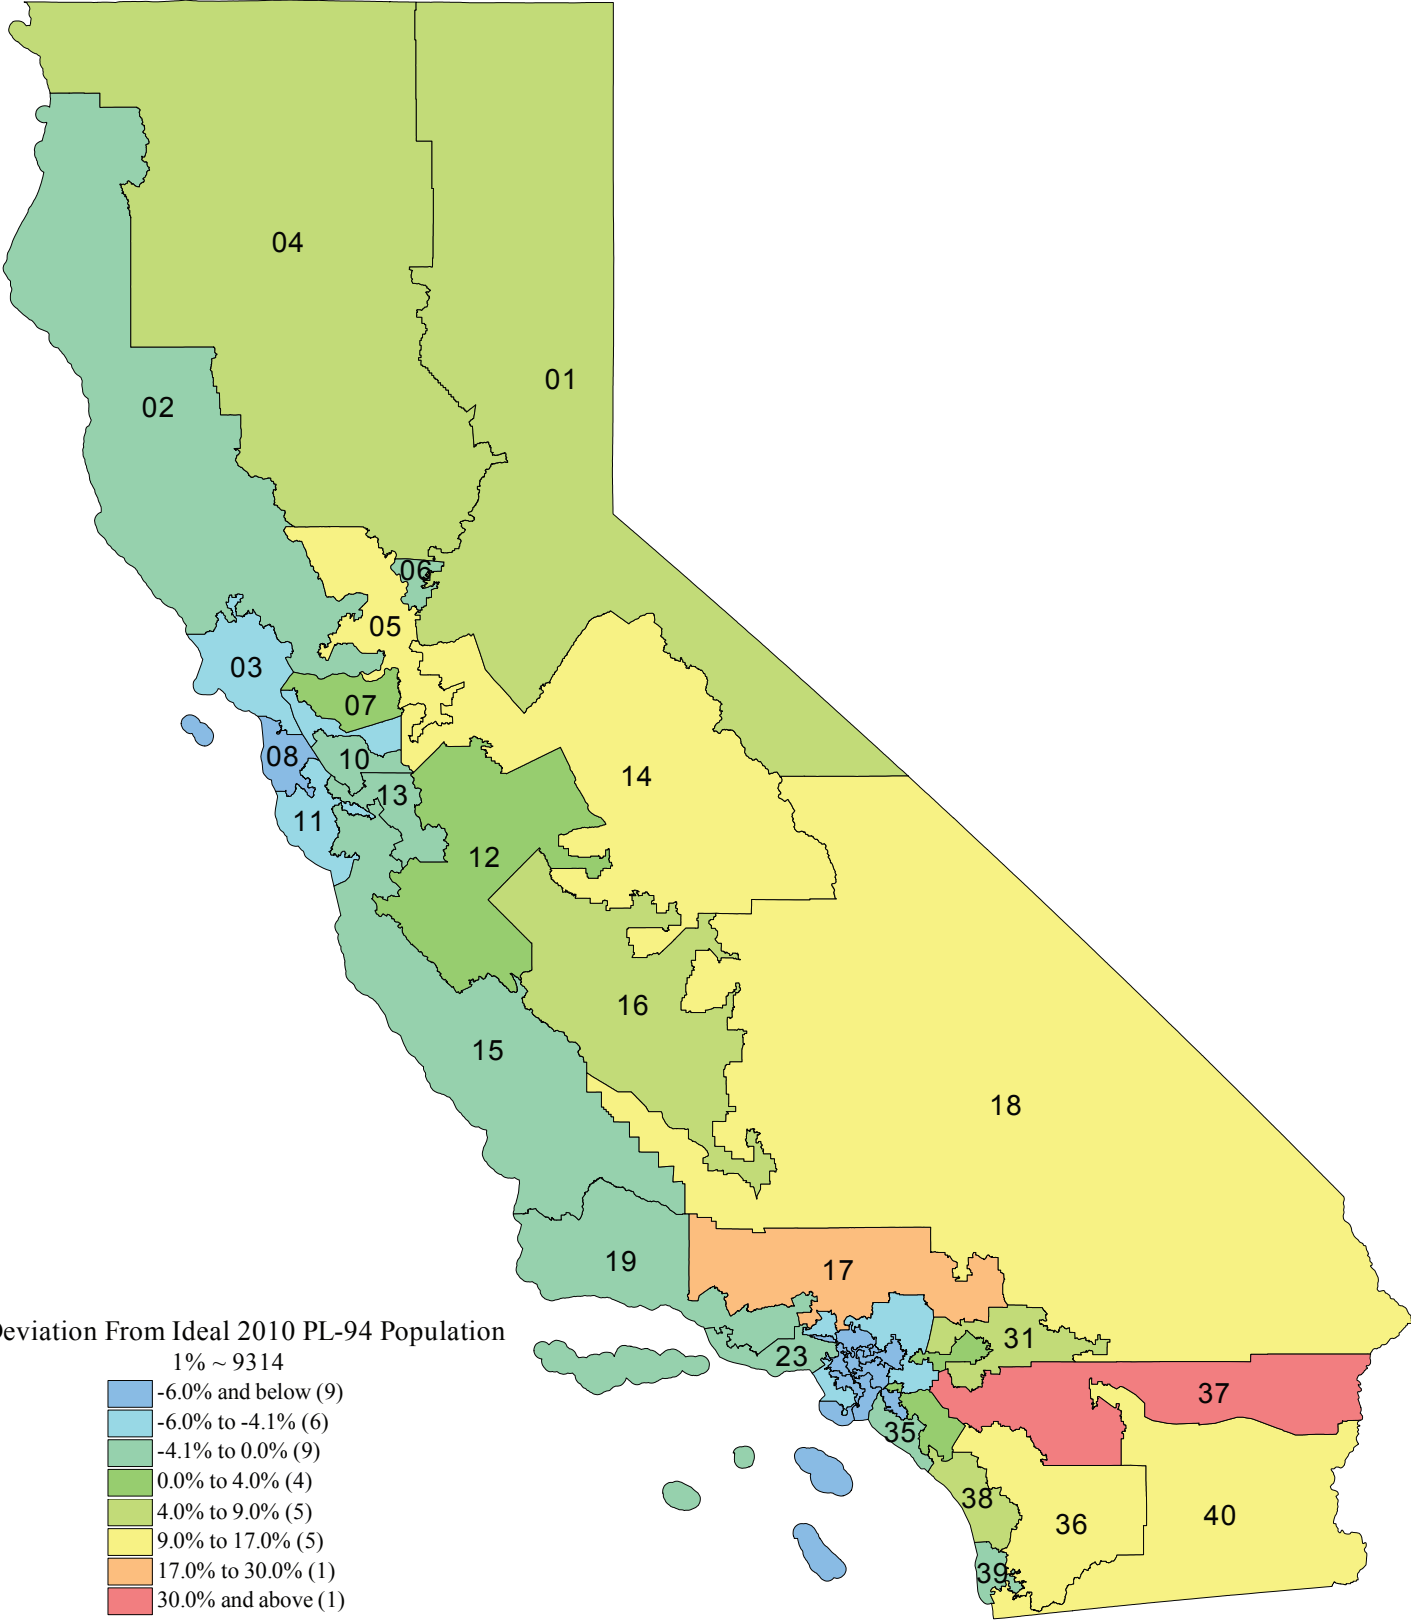

# 2001 Senate Districts

Data source Statewide Database (510) 642-9086