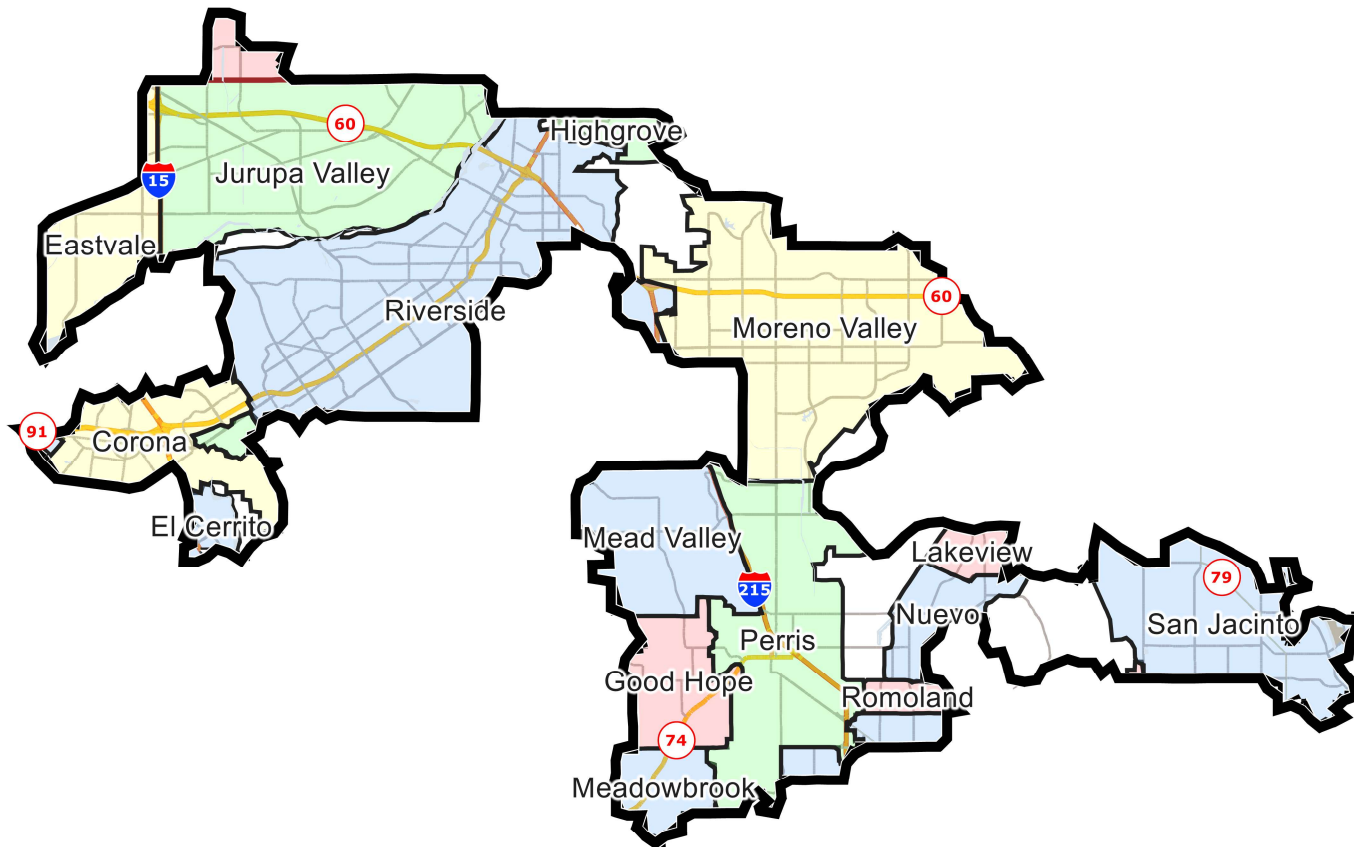

California State Senate Districts

District: 30

Field	Value
District	30

©2021 CALIPER; ©2020 HERE

SHA-512: e4ee1cfd5455f5f97c4afc5b2acc0fcaee81761f217ccde8baa5955f6eed789b52a0bd3152d03cfa7a8e52f36c7e18f58e53fb01b05939fef2aa54314ce99

California State Senate Districts

District: 31

Field	Value
District	31

©2021 CALIPER; ©2020 HERE

SHA-512: e4ee1cfdd545ffbe97c4afc5b2acc0fcaee81761f217ccde8baa5955f6eed789b52a0bd3152d03cfa7a8e52f36c7e18f58e53fbf01b05939fef2aa54314ce99