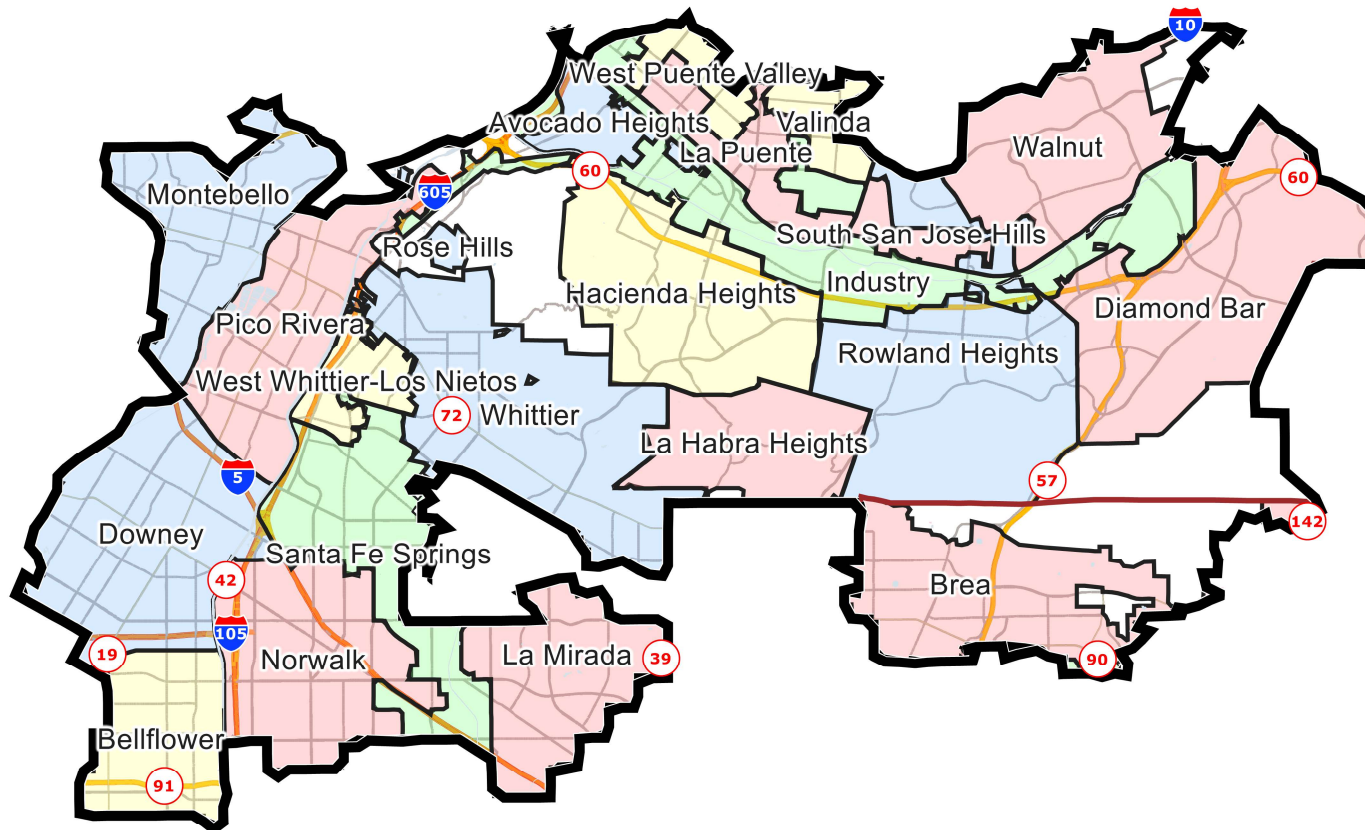

California State Senate Districts

District: 28

Field	Value
District	28

©2021 CALIPER; ©2020 HERE

SHA-512: e4ee1cfdd545ffbe97c4afc5b2acc0fcaee81761f217ccde8baa5955f6eed789b52a0bd3152d03cfa7a8e52f36c7e18f58e53fbf01b05939fef2aa54314ce99

California State Senate Districts

District: 29

Field	Value
District	29

©2021 CALIPER; ©2020 HERE

SHA-512: e4ee1cfd545ffbe97c4afc5b2acc0fcaee81761f217ccde8baa5955f6eed789b52a0bd3152d03cfa7a8e52f36c7e18f58e53bf01b05939fef2aa54314ce99

California State Senate Districts

District: 30

Field	Value
District	30

©2021 CALIPER; ©2020 HERE

SHA-512: e4ee1cfd5455f5f97c4afc5b2acc0fcaee81761f217ccde8baa5955f6eed789b52a0bd3152d03cfa7a8e52f36c7e18f58e53fb01b05939fef2aa54314ce99