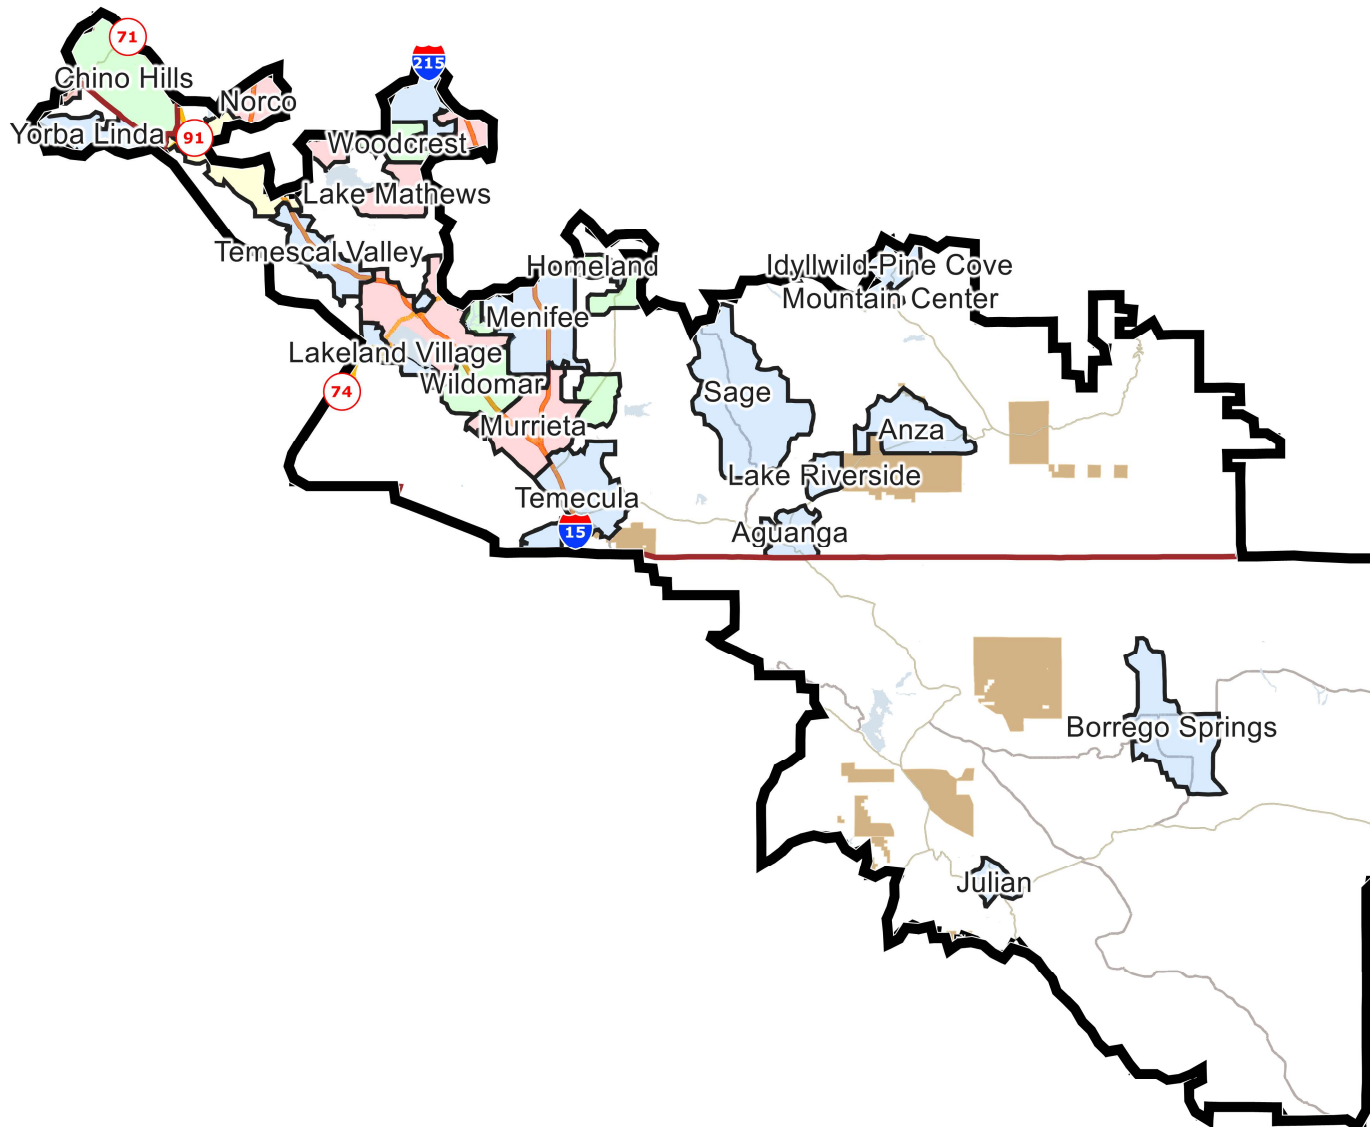

California State Senate Districts

District: 30

Field	Value
District	30

©2021 CALIPER; ©2020 HERE

SHA-512: e4ee1cfd5455f5f97c4afc5b2acc0fcaee81761f217ccde8baa5955f6eed789b52a0bd3152d03cfa7a8e52f36c7e18f58e53fb01b05939fef2aa54314ce99

California State Senate Districts

District: 31

Field	Value
District	31

©2021 CALIPER; ©2020 HERE

SHA-512: e4ee1cfdd545ffbe97c4afc5b2acc0fcaee81761f217ccde8baa5955f6eed789b52a0bd3152d03cfa7a8e52f36c7e18f58e53fbf01b05939fef2aa54314ce99

California State Senate Districts

District: 32

Field	Value
District	32

©2021 CALIPER; ©2020 HERE

California State Senate Districts

District: 33

Field	Value
District	33

©2021 CALIPER; ©2020 HERE