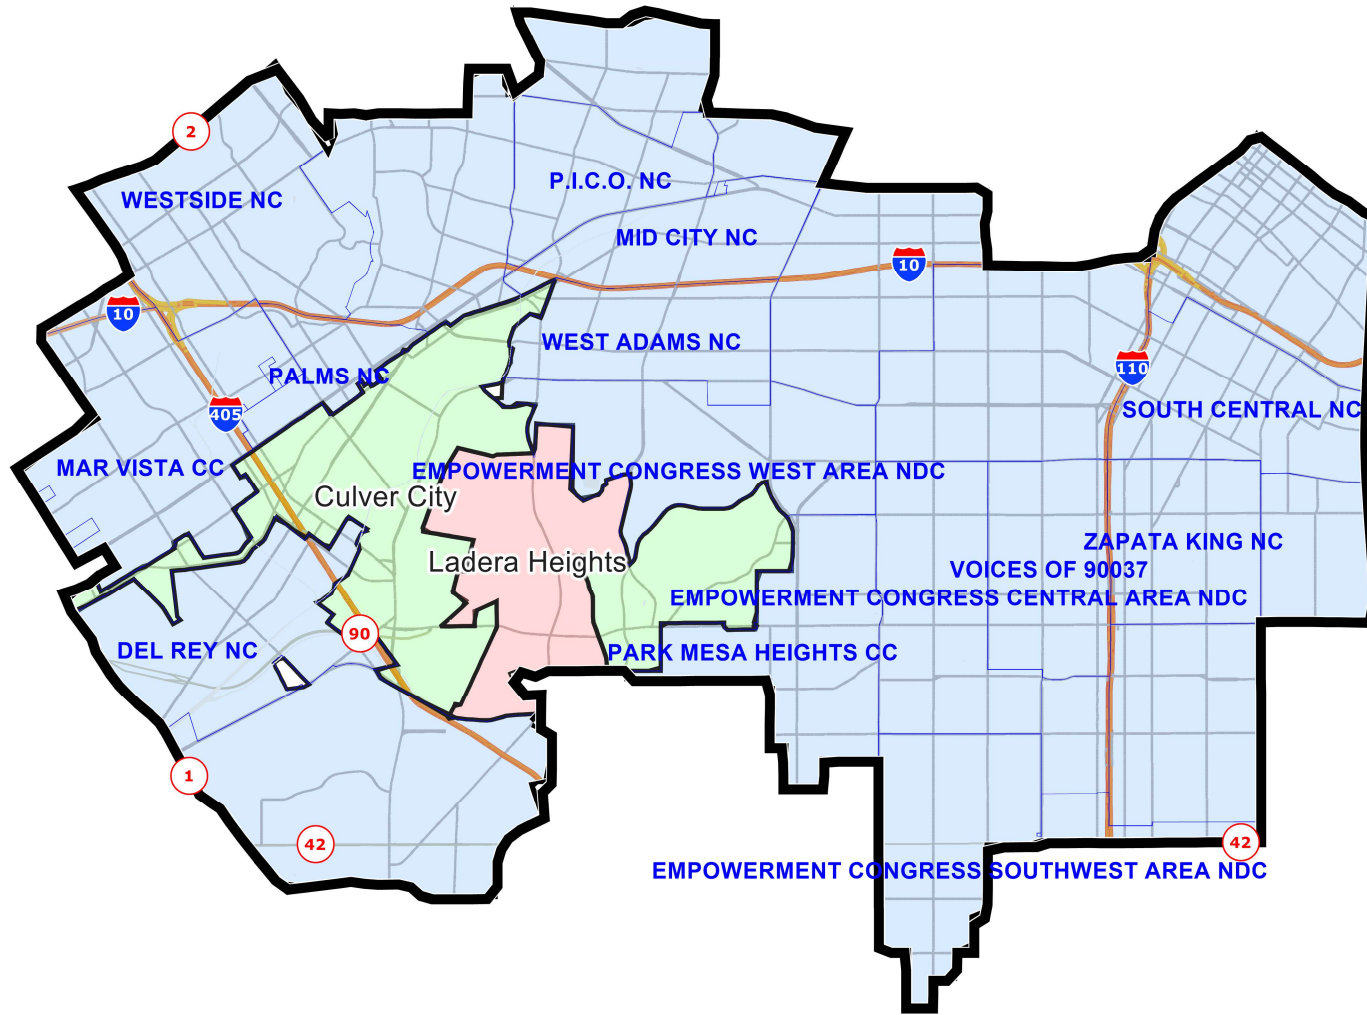

California State Senate Districts

District: 28

Field	Value
District	28

©2021 CALIPER; ©2020 HERE

SHA-512: e4ee1cfdd545ffbe97c4afc5b2acc0fcaee81761f217ccde8baa5955f6eed789b52a0bd3152d03cfa7a8e52f36c7e18f58e53fbf01b05939fef2aa54314ce99