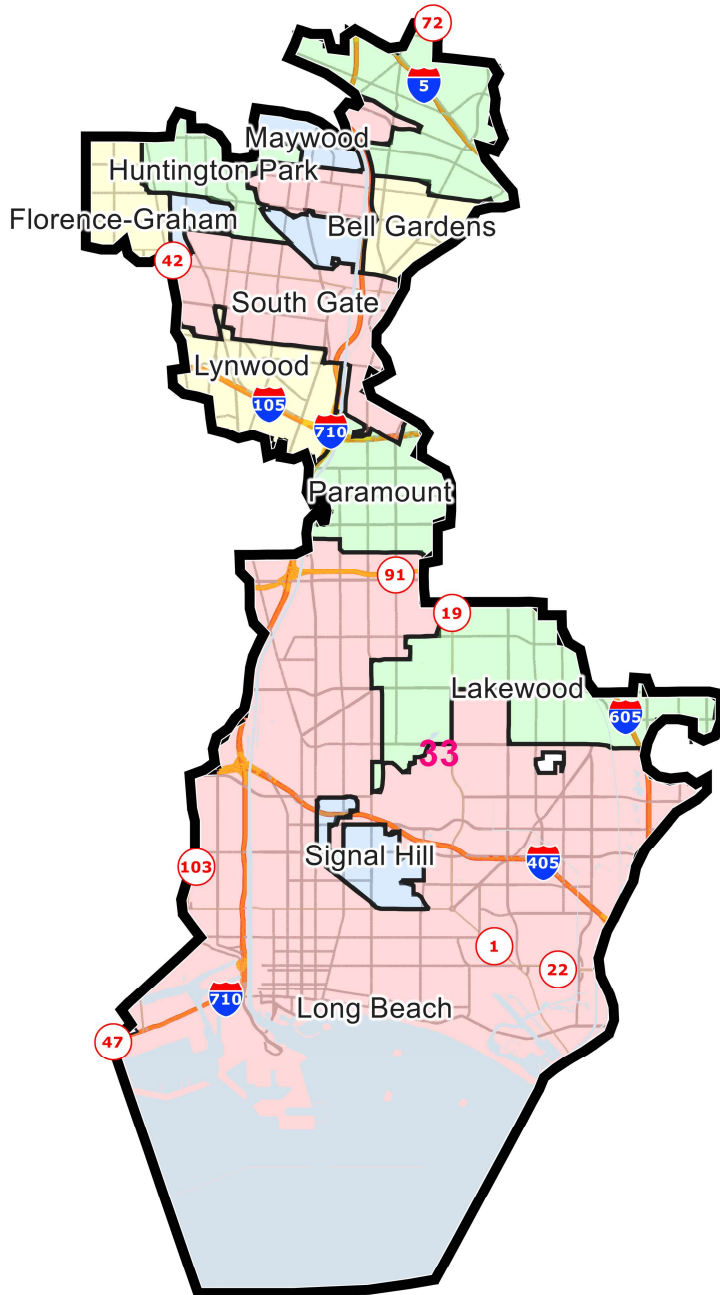

California State Senate Districts

District: 33

Detail

Field	Value
District	33

©2021 CALIPER; ©2020 HERE