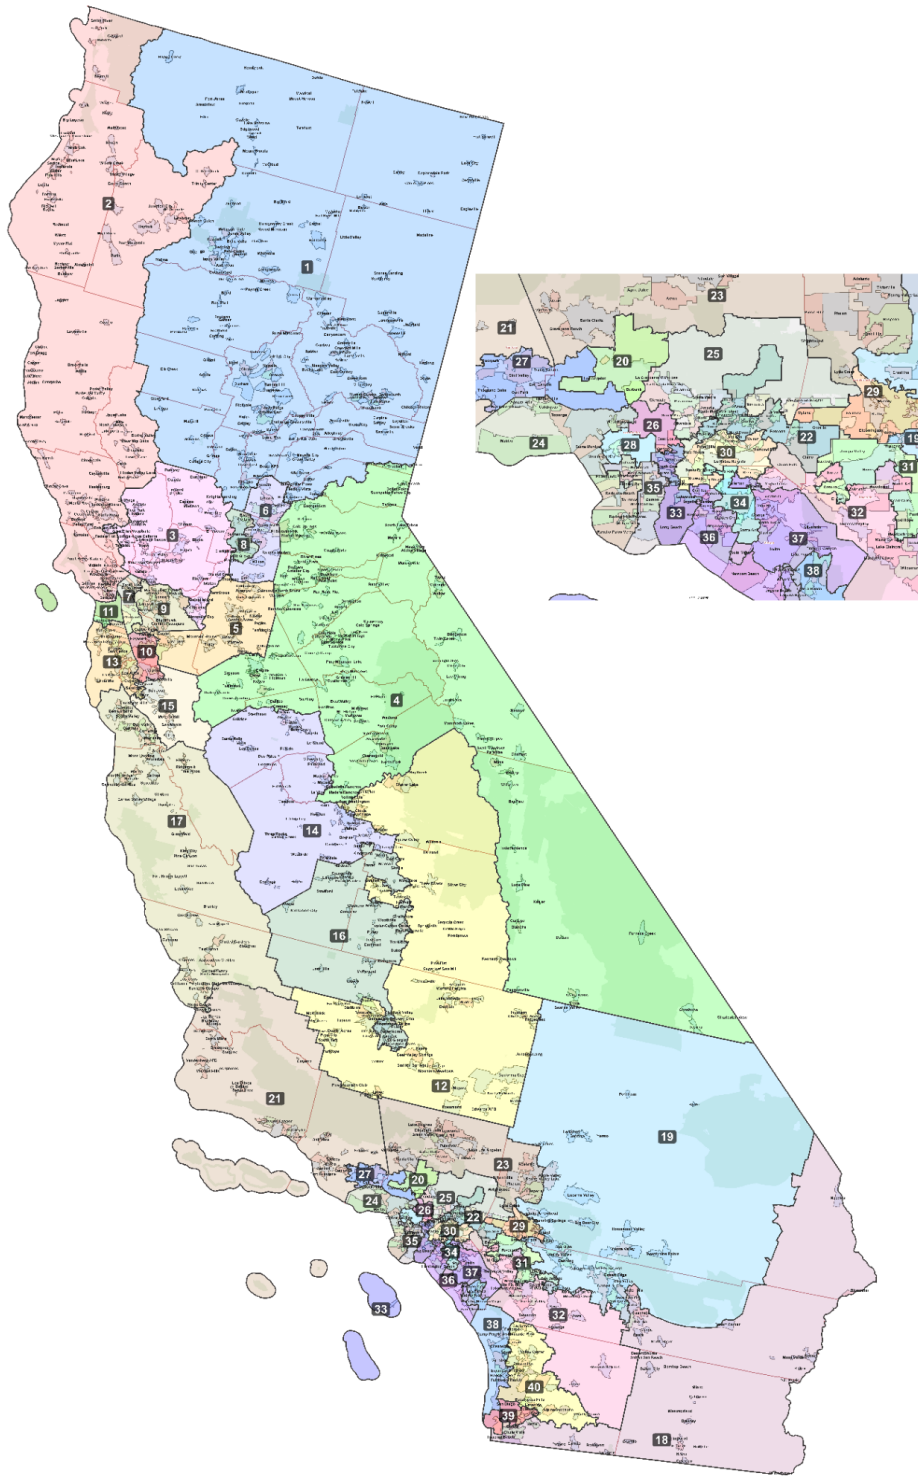

Created from CRC Certified Map CRC_2021_Senate_Final

California State Senate Districts

District: 1

Field	Value
District	1

©2021 CALIPER; ©2020 HERE

California State Senate Districts

District: 2

Field	Value
District	2

©2021 CALIPER; ©2020 HERE

California State Senate Districts

District: 3

Field	Value
District	3

©2021 CALIPER; ©2020 HERE

California State Senate Districts

District: 4

Field	Value
District	4

©2021 CALIPER; ©2020 HERE

SHA-512: e4ee1cfdd545ffbe97c4afc5b2acc0fcaee81761f217ccde8baa5955f6eed789b52a0bd3152d03cfa7a8e52f36c7e18f58e53fb01b05939fef2aa54314ce99

California State Senate Districts

District: 5

Field	Value
District	5

©2021 CALIPER; ©2020 HERE

California State Senate Districts

District: 6

Field	Value
District	6

©2021 CALIPER; ©2020 HERE

California State Senate Districts

District: 7