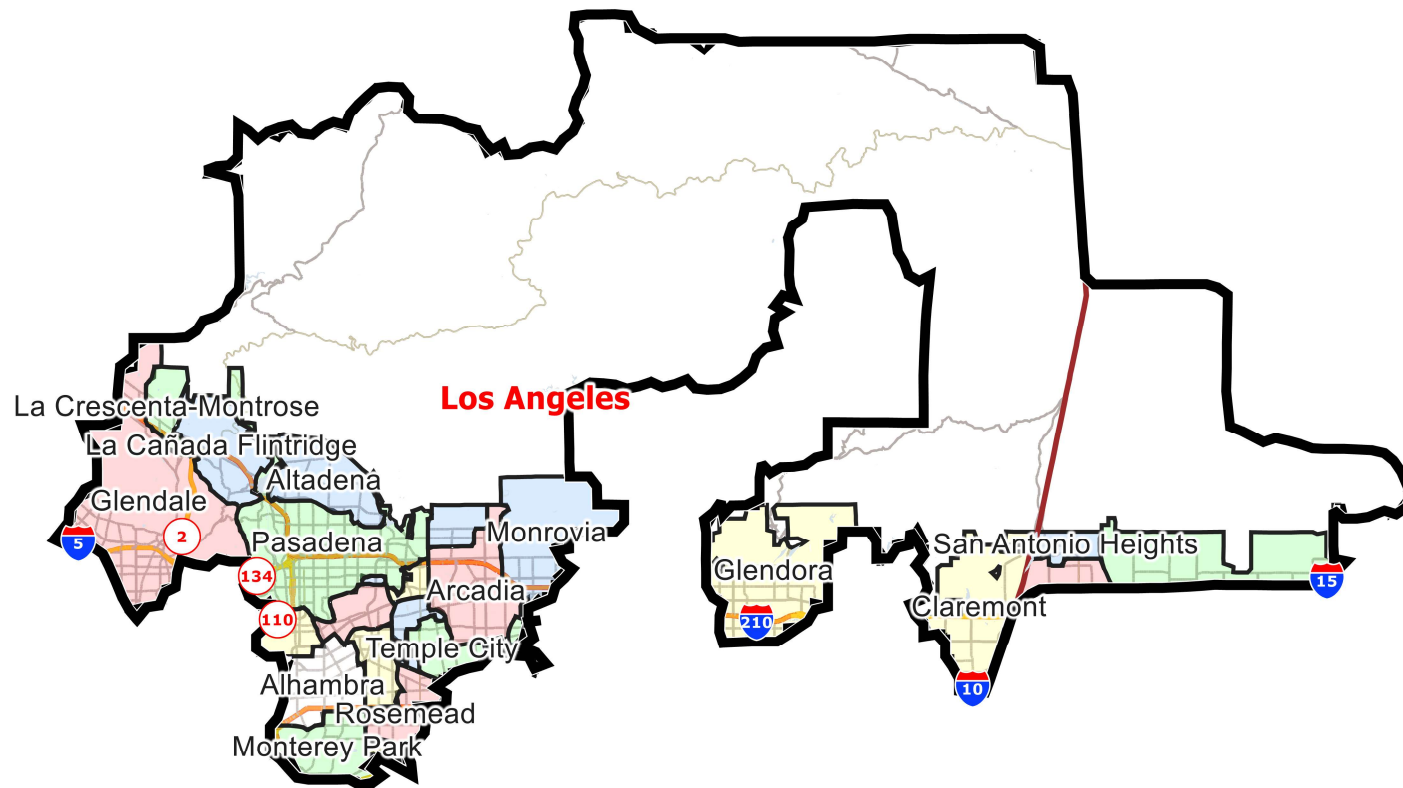

©2021 CALIPER; ©2020 HERE

California State Senate Districts

District: 23

Field	Value
District	23

©2021 CALIPER; ©2020 HERE

SHA-512: e4ee1cfdd545ffbe97c4afc5b2acc0fcaee81761f217ccde8baa5955f6eed789b52a0bd3152d03cffa7a8e52f36c7e18f58e53fbf01b05939fef2aa54314ce99

California State Senate Districts

District: 24

Field	Value
District	24

©2021 CALIPER; ©2020 HERE

California State Senate Districts

District: 25

Field	Value
District	25

©2021 CALIPER; ©2020 HERE