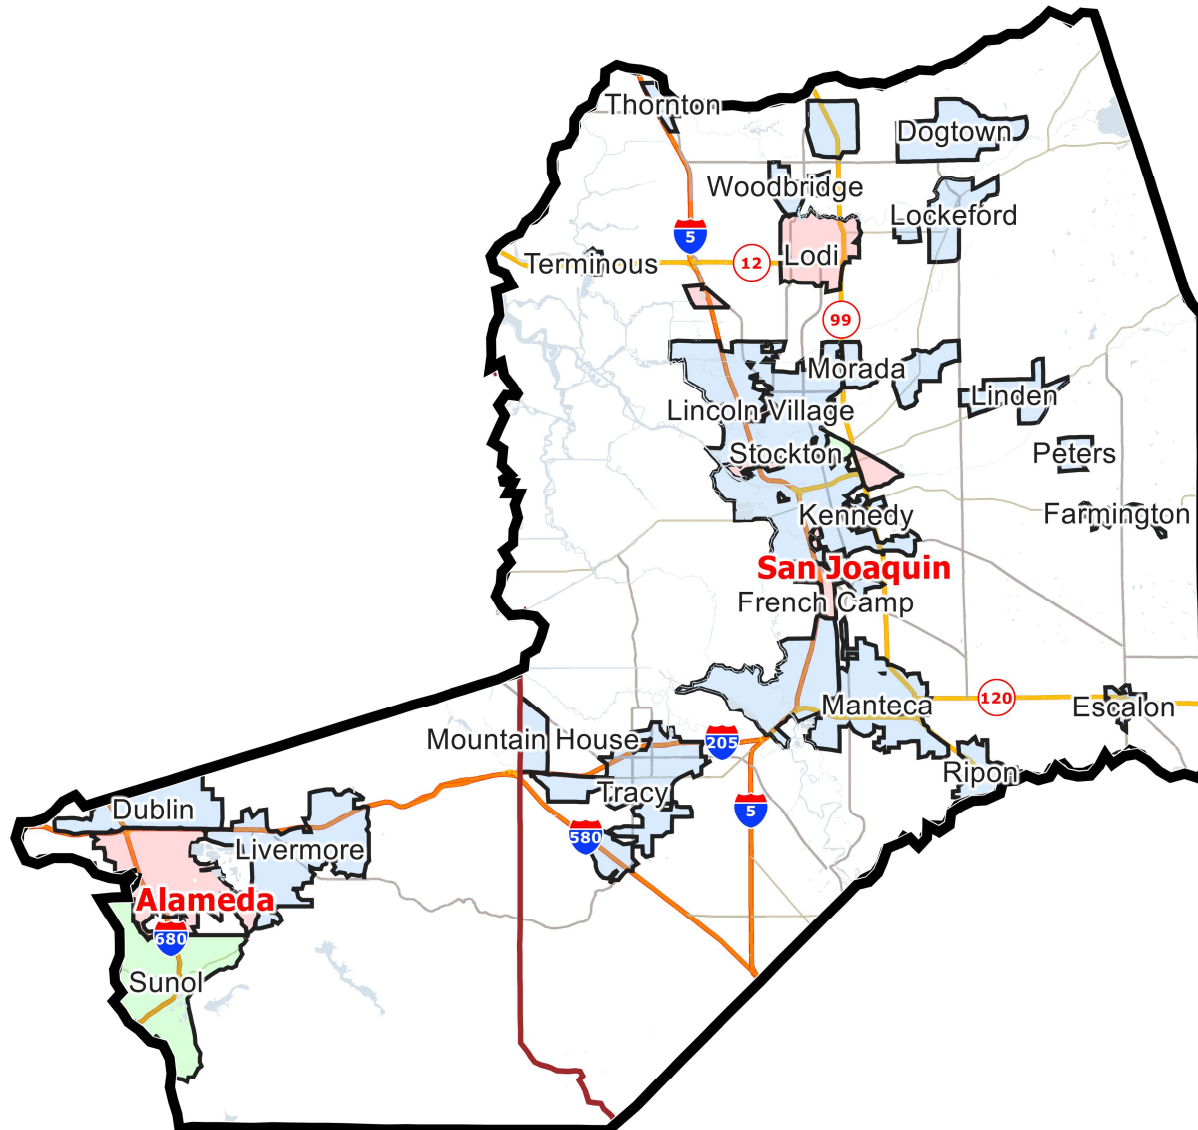

Created from CRC Certified Map CRC_2021_Senate_Final

California State Senate Districts

District: 1

Field	Value
District	1

©2021 CALIPER; ©2020 HERE

California State Senate Districts

District: 2

Field	Value
District	2

©2021 CALIPER; ©2020 HERE

California State Senate Districts

District: 3

Field	Value
District	3

©2021 CALIPER; ©2020 HERE

California State Senate Districts

District: 4

Field	Value
District	4

©2021 CALIPER; ©2020 HERE

SHA-512: e4ee1cfdd545ffbe97c4afc5b2acc0fcaee81761f217ccde8baa5955f6eed789b52a0bd3152d03cfa7a8e52f36c7e18f58e53fb01b05939fef2aa54314ce99

California State Senate Districts

District: 5

Field	Value
District	5

©2021 CALIPER; ©2020 HERE

California State Senate Districts

District: 6

Field	Value
District	6

©2021 CALIPER; ©2020 HERE

California State Senate Districts

District: 7