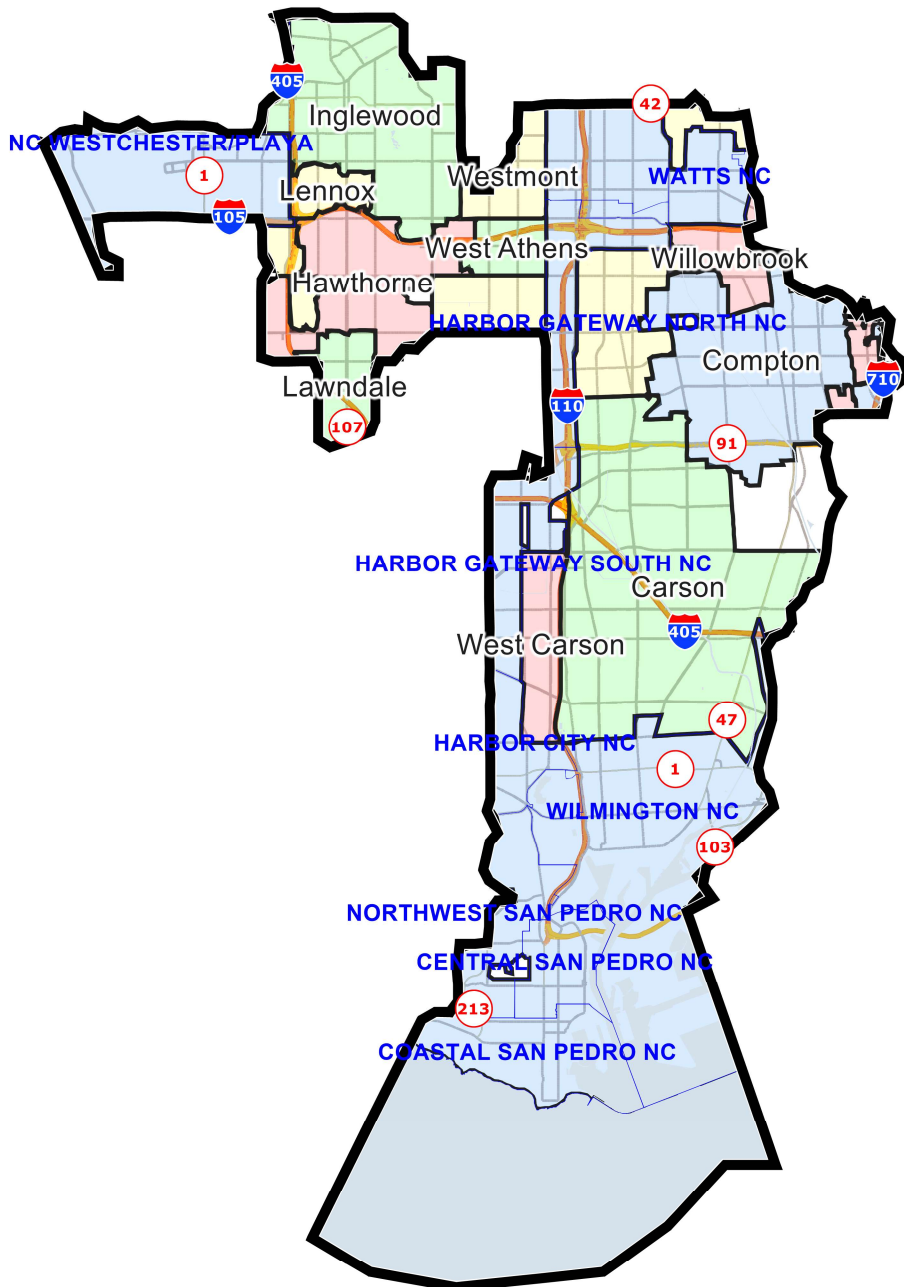

California State Senate Districts

District: 33

Detail

Field	Value
District	33

©2021 CALIPER; ©2020 HERE

California State Senate Districts

District: 34

Field	Value
District	34

©2021 CALIPER; ©2020 HERE

California State Senate Districts

District: 35

Field	Value
District	35

©2021 CALIPER; ©2020 HERE

California State Senate Districts

District: 36

Field	Value
District	36