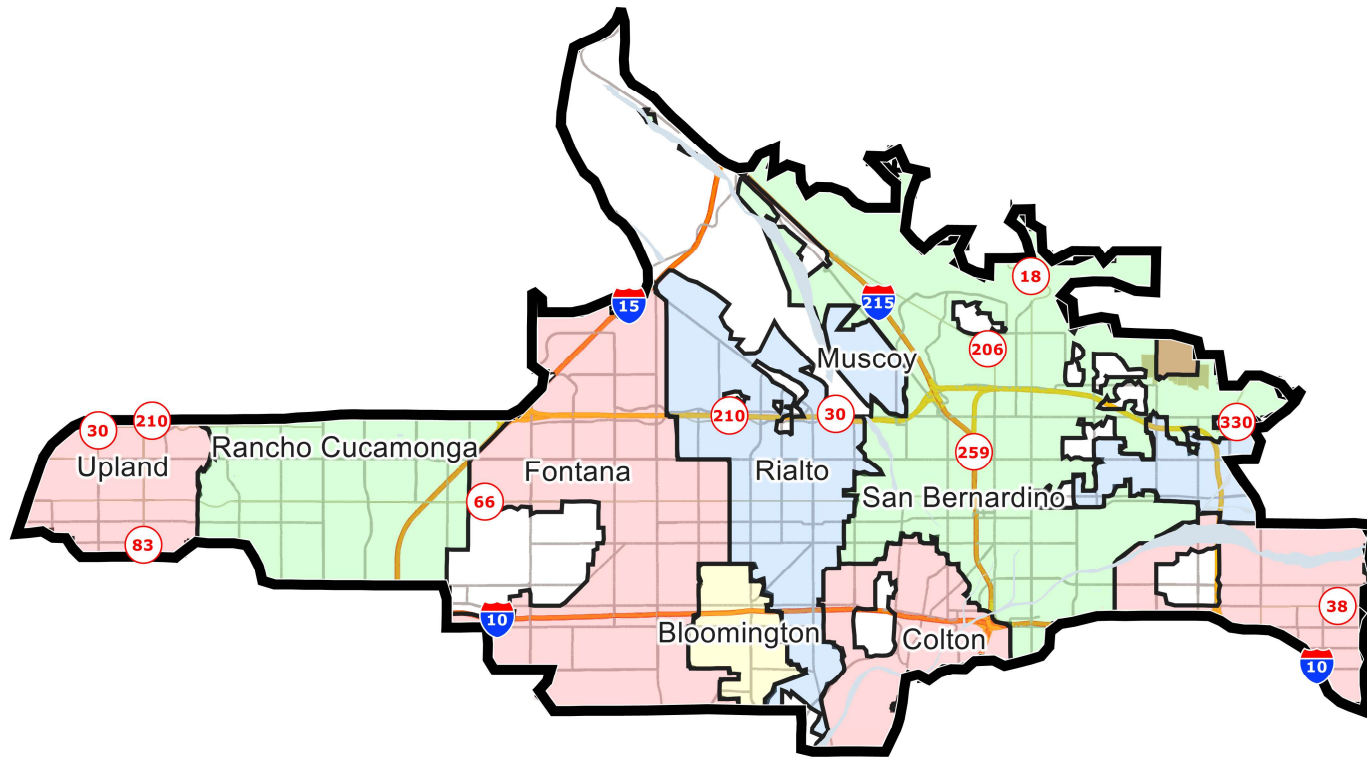

©2021 CALIPER; ©2020 HERE

California State Senate Districts

District: 27

Field	Value
District	27

©2021 CALIPER; ©2020 HERE

SHA-512: e4ee1cfdd545ffbe97c4afc5b2acc0fcaee81761f217ccde8baa5955f6eed789b52a0bd3152d03cfa7a8e52f36c7e18f58e53fbf01b05939fef2aa54314ce99

California State Senate Districts

District: 28

Field	Value
District	28

©2021 CALIPER; ©2020 HERE

SHA-512: e4ee1cfdd545ffbe97c4afc5b2acc0fcaee81761f217ccde8baa5955f6eed789b52a0bd3152d03cfa7a8e52f36c7e18f58e53fbf01b05939fef2aa54314ce99

California State Senate Districts

District: 29

Field	Value
District	29

©2021 CALIPER; ©2020 HERE

SHA-512: e4ee1cfd545ffbe97c4afc5b2acc0fcaee81761f217ccde8baa5955f6eed789b52a0bd3152d03cfa7a8e52f36c7e18f58e53bf01b05939fef2aa54314ce99