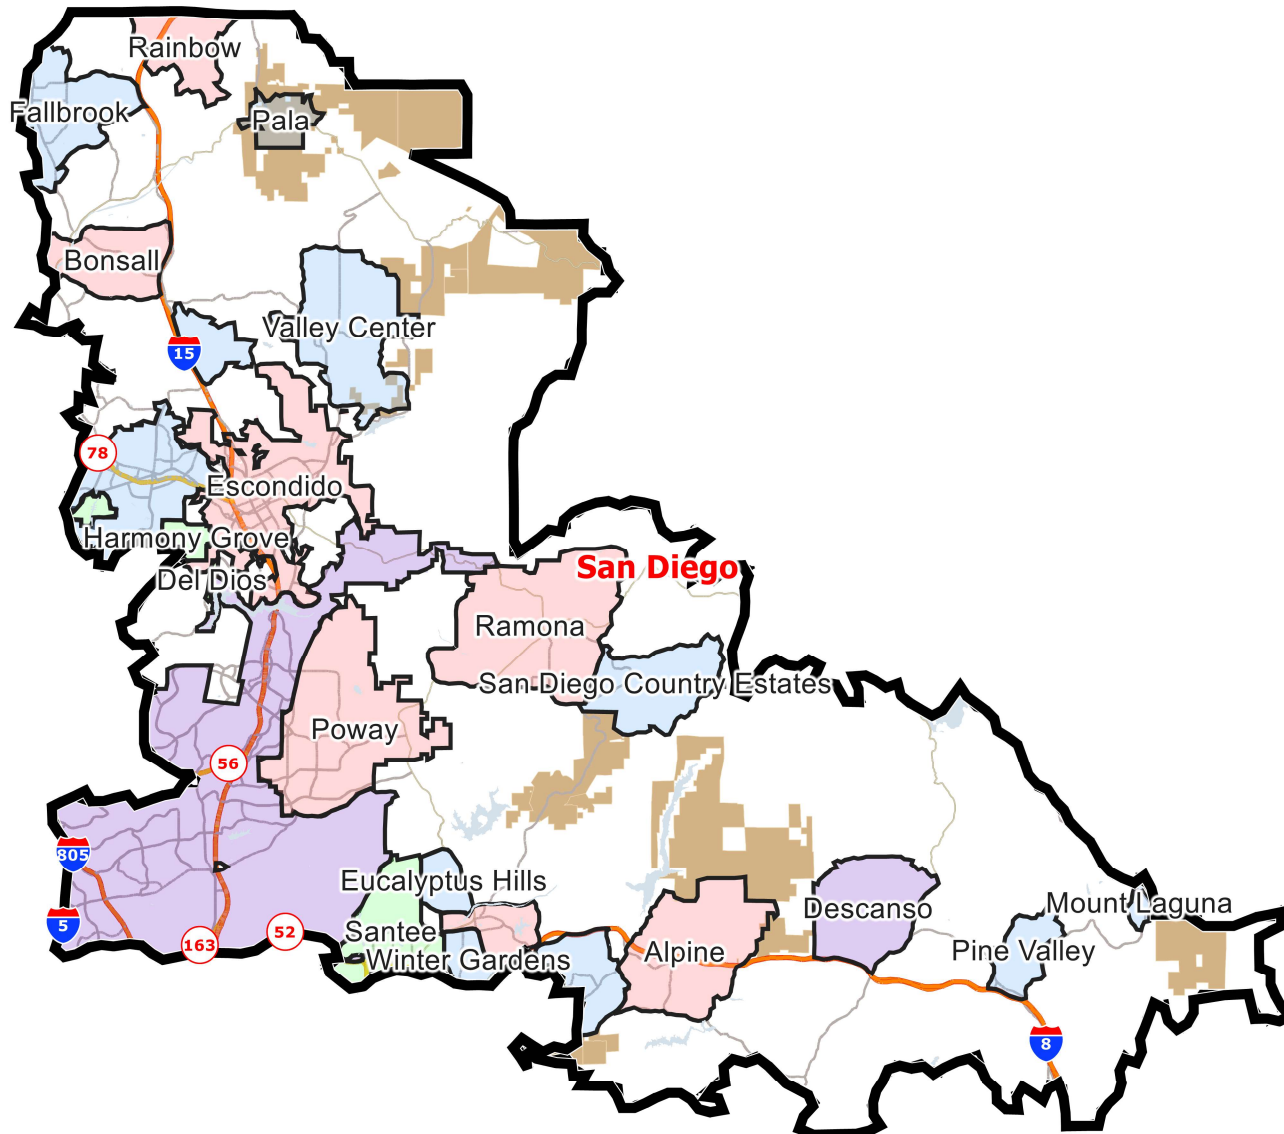

California State Senate Districts

District: 40

Field	Value
District	40

©2021 CALIPER; ©2020 HERE