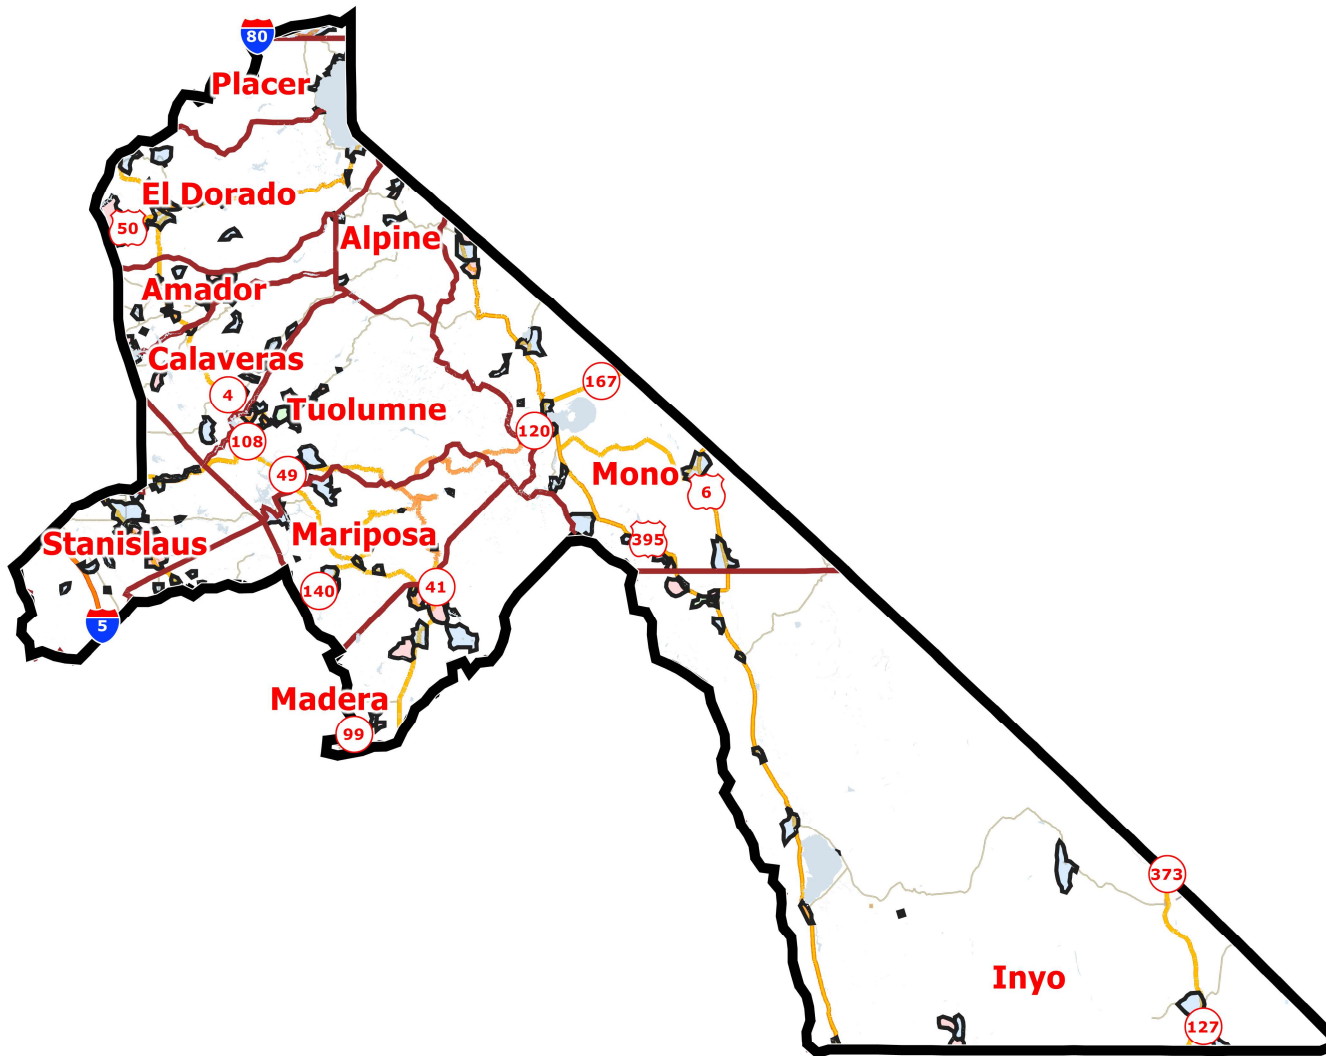

Created from CRC Certified Map CRC_2021_Senate_Final

California State Senate Districts

District: 1

Field	Value
District	1

©2021 CALIPER; ©2020 HERE

California State Senate Districts

District: 2

Field	Value
District	2

©2021 CALIPER; ©2020 HERE

California State Senate Districts

District: 3

Field	Value
District	3

©2021 CALIPER; ©2020 HERE

California State Senate Districts

District: 4

Field	Value
District	4

©2021 CALIPER; ©2020 HERE

SHA-512: e4ee1cfdd545ffbe97c4afc5b2acc0fcaee81761f217ccde8baa5955f6eed789b52a0bd3152d03cfa7a8e52f36c7e18f58e53fb01b05939fef2aa54314ce99

California State Senate Districts

District: 5

Field	Value
District	5

©2021 CALIPER; ©2020 HERE

California State Senate Districts

District: 6

Field	Value
District	6

©2021 CALIPER; ©2020 HERE

California State Senate Districts

District: 7