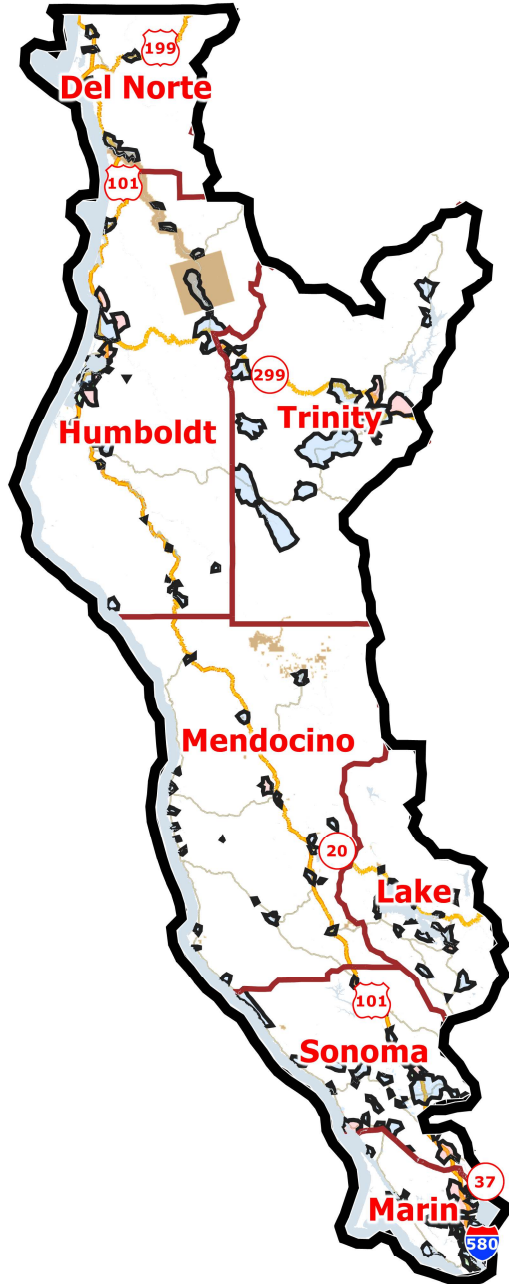

Created from CRC Certified Map CRC_2021_Senate_Final

California State Senate Districts

District: 1

Field	Value
District	1

©2021 CALIPER; ©2020 HERE

California State Senate Districts

District: 2

Field	Value
District	2

©2021 CALIPER; ©2020 HERE

California State Senate Districts

District: 3

Field	Value
District	3

©2021 CALIPER; ©2020 HERE

California State Senate Districts

District: 4

Field	Value
District	4

©2021 CALIPER; ©2020 HERE

SHA-512: e4ee1cfdd545ffbe97c4afc5b2acc0fcaee81761f217ccde8baa5955f6eed789b52a0bd3152d03cfa7a8e52f36c7e18f58e53fb01b05939fef2aa54314ce99

California State Senate Districts

District: 5

Field	Value
District	5

©2021 CALIPER; ©2020 HERE

California State Senate Districts

District: 6

Field	Value
District	6

©2021 CALIPER; ©2020 HERE

California State Senate Districts

District: 7