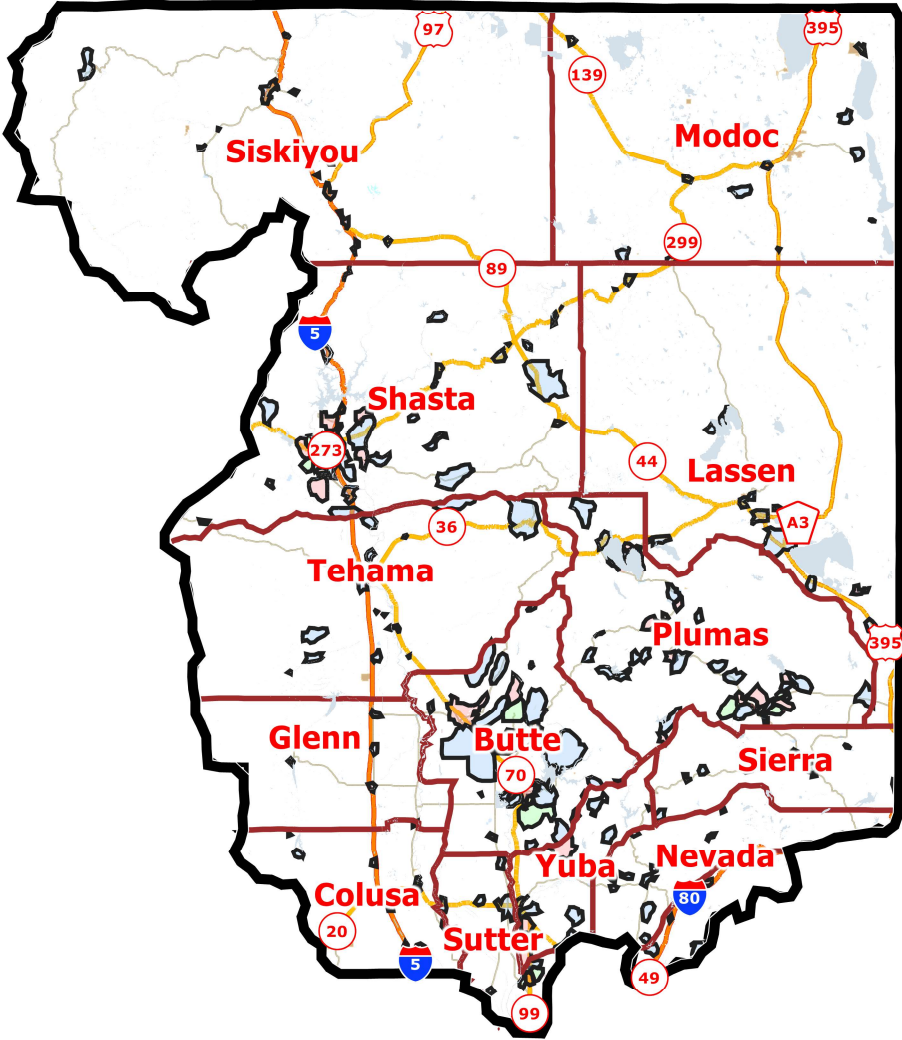

Created from CRC Certified Map CRC_2021_Senate_Final

California State Senate Districts

District: 1

Field	Value
District	1

©2021 CALIPER; ©2020 HERE

California State Senate Districts

District: 2

Field	Value
District	2

©2021 CALIPER; ©2020 HERE

California State Senate Districts

District: 3

Field	Value
District	3

©2021 CALIPER; ©2020 HERE

California State Senate Districts

District: 4

Field	Value
District	4

©2021 CALIPER; ©2020 HERE

SHA-512: e4ee1cfdd545ffbe97c4afc5b2acc0fcaee81761f217ccde8baa5955f6eed789b52a0bd3152d03cfa7a8e52f36c7e18f58e53fb01b05939fef2aa54314ce99

California State Senate Districts

District: 5

Field	Value
District	5

©2021 CALIPER; ©2020 HERE

California State Senate Districts

District: 6

Field	Value
District	6

©2021 CALIPER; ©2020 HERE

California State Senate Districts

District: 7