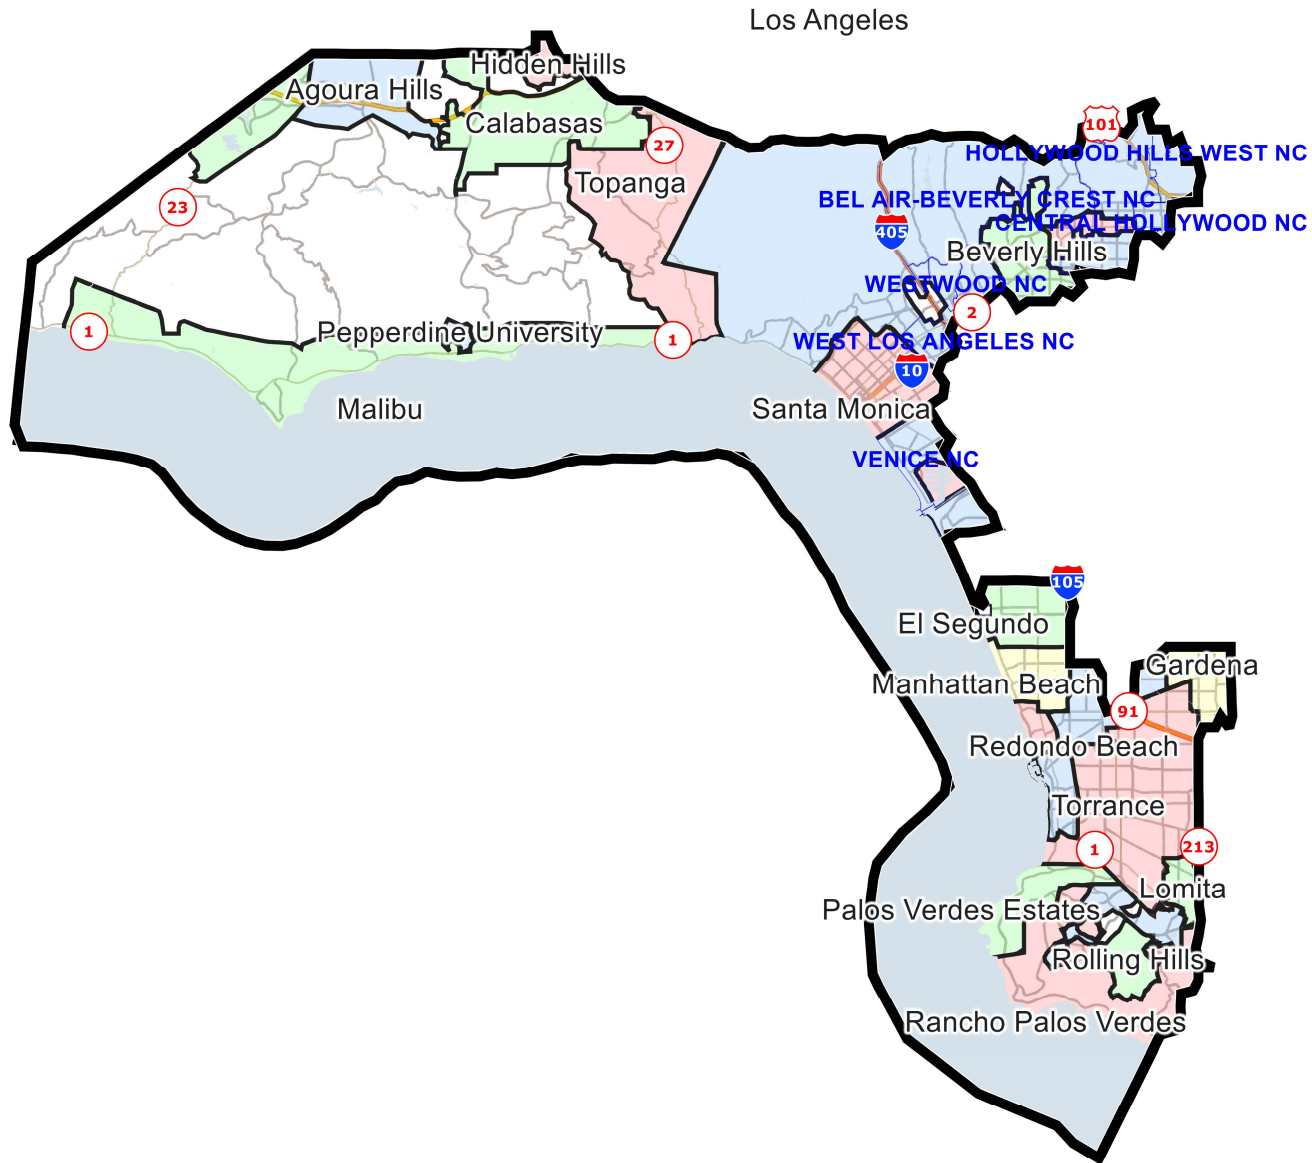

©2021 CALIPER; ©2020 HERE

California State Senate Districts

District: 23

Field	Value
District	23

©2021 CALIPER; ©2020 HERE

SHA-512: e4ee1cfdd545ffbe97c4afc5b2acc0fcaee81761f217ccde8baa5955f6eed789b52a0bd3152d03cffa7a8e52f36c7e18f58e53fbf01b05939fef2aa54314ce99

California State Senate Districts

District: 24

Field	Value
District	24

©2021 CALIPER; ©2020 HERE

California State Senate Districts

District: 25

Field	Value
District	25

©2021 CALIPER; ©2020 HERE