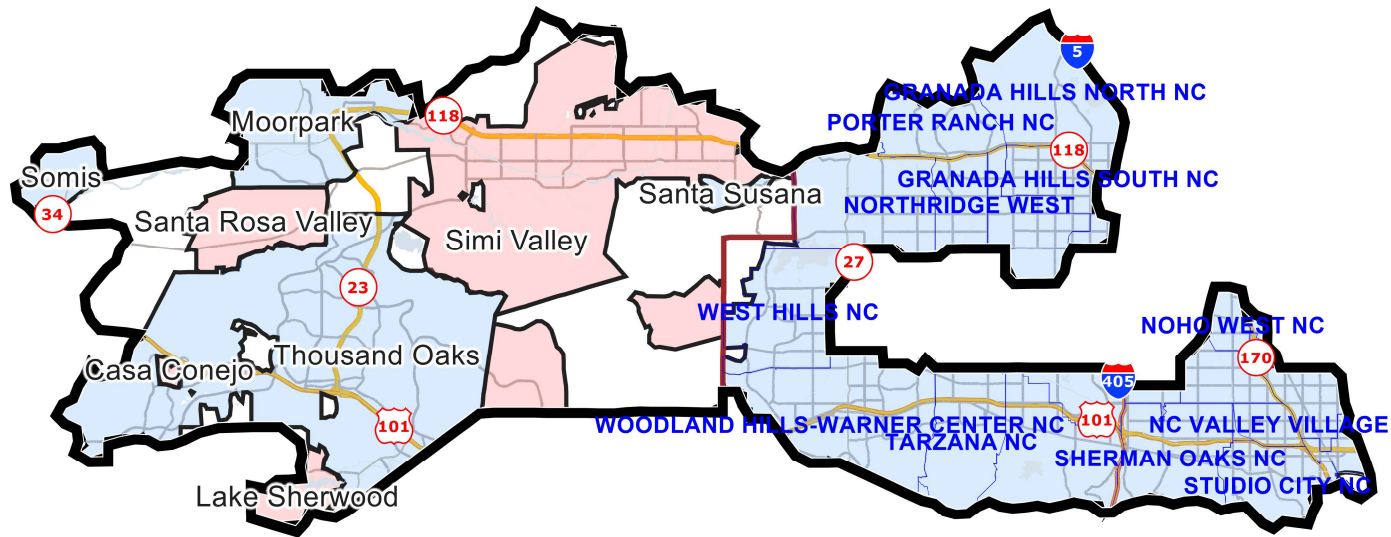

California State Senate Districts

District: 24

Field	Value
District	24

©2021 CALIPER; ©2020 HERE

California State Senate Districts

District: 25

Field	Value
District	25

©2021 CALIPER; ©2020 HERE

SHA-512: e4ee1cfdd545ffbe97c4afc5b2acc0fcaee81761f217ccde8baa5955f6eed789b52a0bd3152d03cffa7a8e52f36c7e18f58e53bf01b05939fef2aa54314ce99

California State Senate Districts

District: 26

Field	Value
District	26

©2021 CALIPER; ©2020 HERE

California State Senate Districts

District: 27

Field	Value
District	27

©2021 CALIPER; ©2020 HERE

SHA-512: e4ee1cfdd545ffbe97c4afc5b2acc0fcaee81761f217ccde8baa5955f6eed789b52a0bd3152d03cfa7a8e52f36c7e18f58e53fbf01b05939fef2aa54314ce99

California State Senate Districts

District: 28

Field	Value
District	28

©2021 CALIPER; ©2020 HERE

SHA-512: e4ee1cfdd545ffbe97c4afc5b2acc0fcaee81761f217ccde8baa5955f6eed789b52a0bd3152d03cfa7a8e52f36c7e18f58e53fbf01b05939fef2aa54314ce99