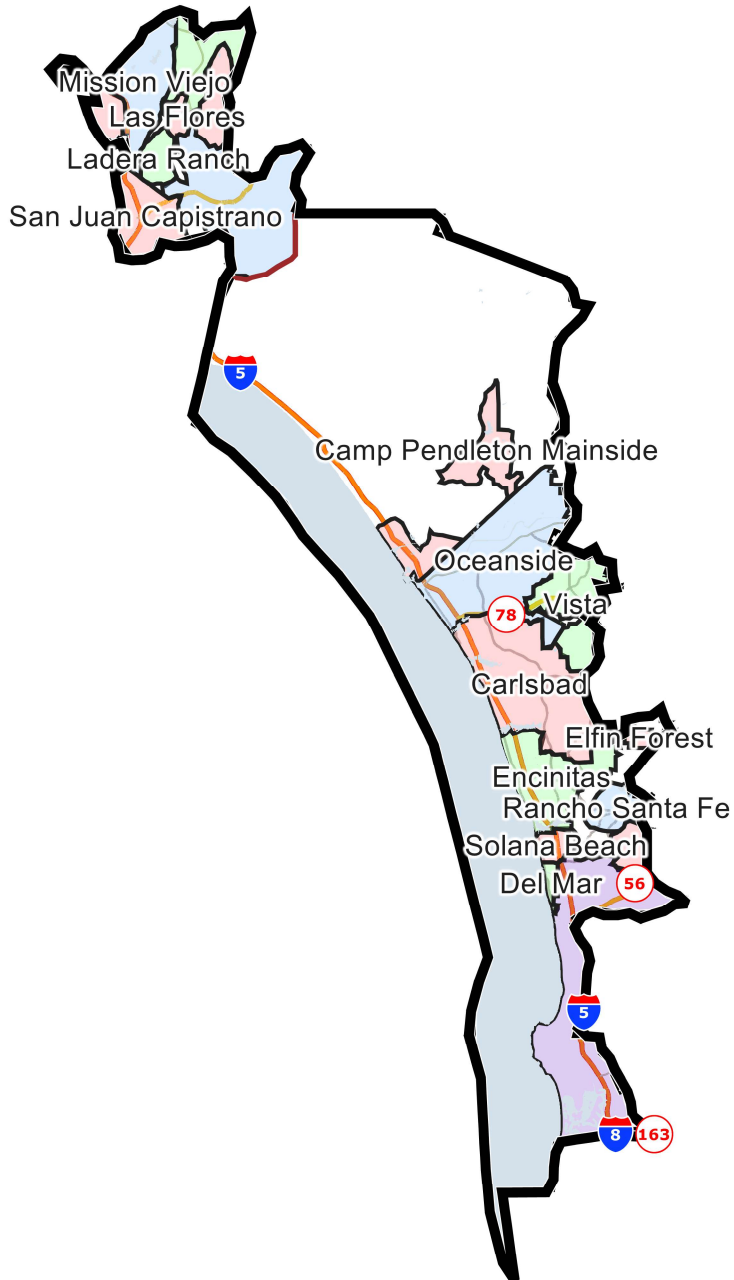

©2021 CALIPER; ©2020 HERE

California State Senate Districts

District: 37

Field	Value
District	37

©2021 CALIPER; ©2020 HERE

California State Senate Districts

District: 38

Field	Value
District	38