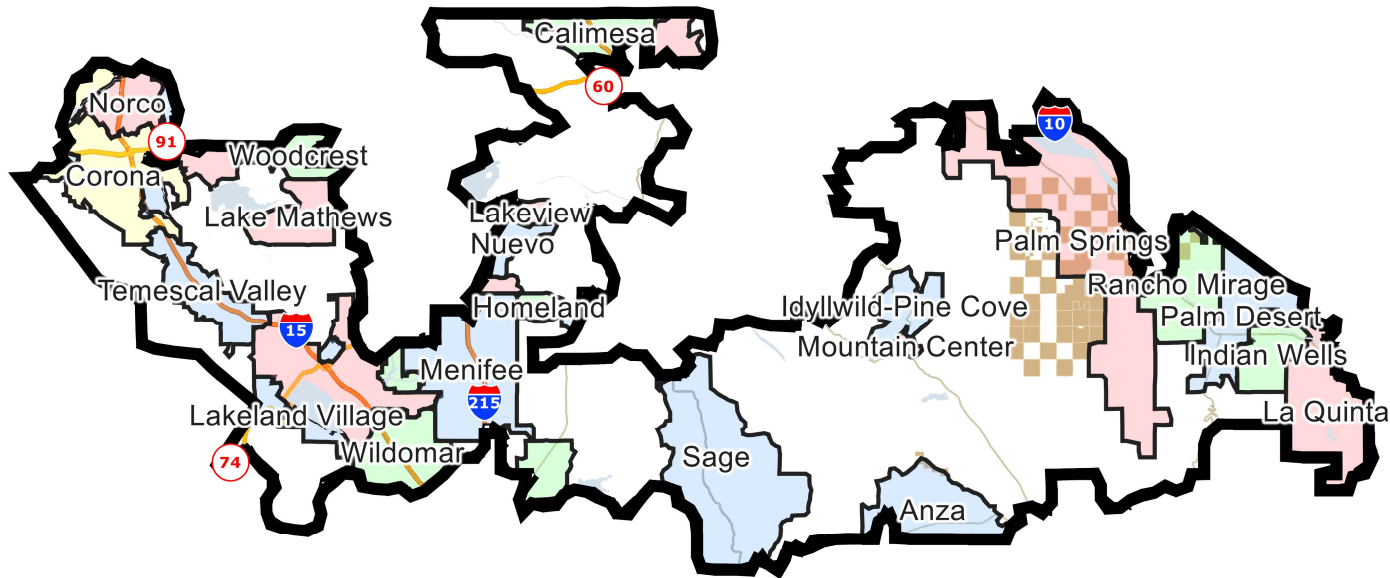

©2021 CALIPER; ©2020 HERE

California Congressional Districts

District: 40

Field	Value
District	40

©2021 CALIPER; ©2020 HERE

California Congressional Districts

District: 41

Field	Value
District	41

©2021 CALIPER; ©2020 HERE

SHA-512: 49d40b0cd1c2a92c6a3321e420082eb335c72c08fbb85b5fcc7de0b53fa49ccaf01e2681be0fbcdb4e59cbf6c744dc504be0b1fd720fde9321c878c36bd99e2

California Congressional Districts

District: 42