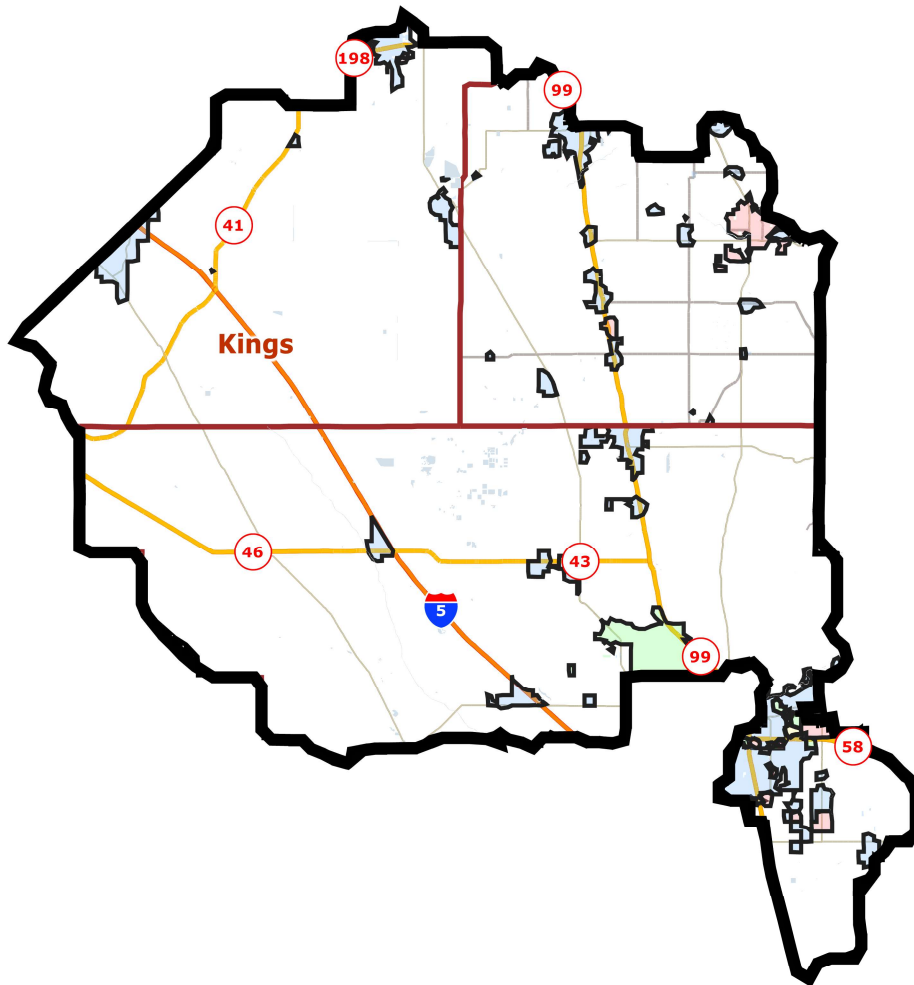

Field	Value
District	19

©2021 CALIPER; ©2020 HERE

California Congressional Districts

District: 20

Field	Value
District	20

©2021 CALIPER; ©2020 HERE

California Congressional Districts

District: 21

Field	Value
District	21

©2021 CALIPER; ©2020 HERE

SHA-512: 49d40b0cd1c2a92c6a3321e420082eb335c72c08fbb85b5fcc7de0b53fa49ccaf01e2681be0fbcdb4e59cbf6c744dc504be0b1fd720fde9321c878c36bd99e2

California Congressional Districts

District: 22

Field	Value
District	22

©2021 CALIPER; ©2020 HERE

California Congressional Districts

District: 23

Field	Value
District	23

©2021 CALIPER; ©2020 HERE

SHA-512: 49d40b0cd1c2a92c6a3321e420082eb335c72c08fbb85b5fcc7de0b53fa49ccaf01e2681be0fbcdb4e59cbf6c744dc504be0b1fd720fde9321c878c36bd99e2