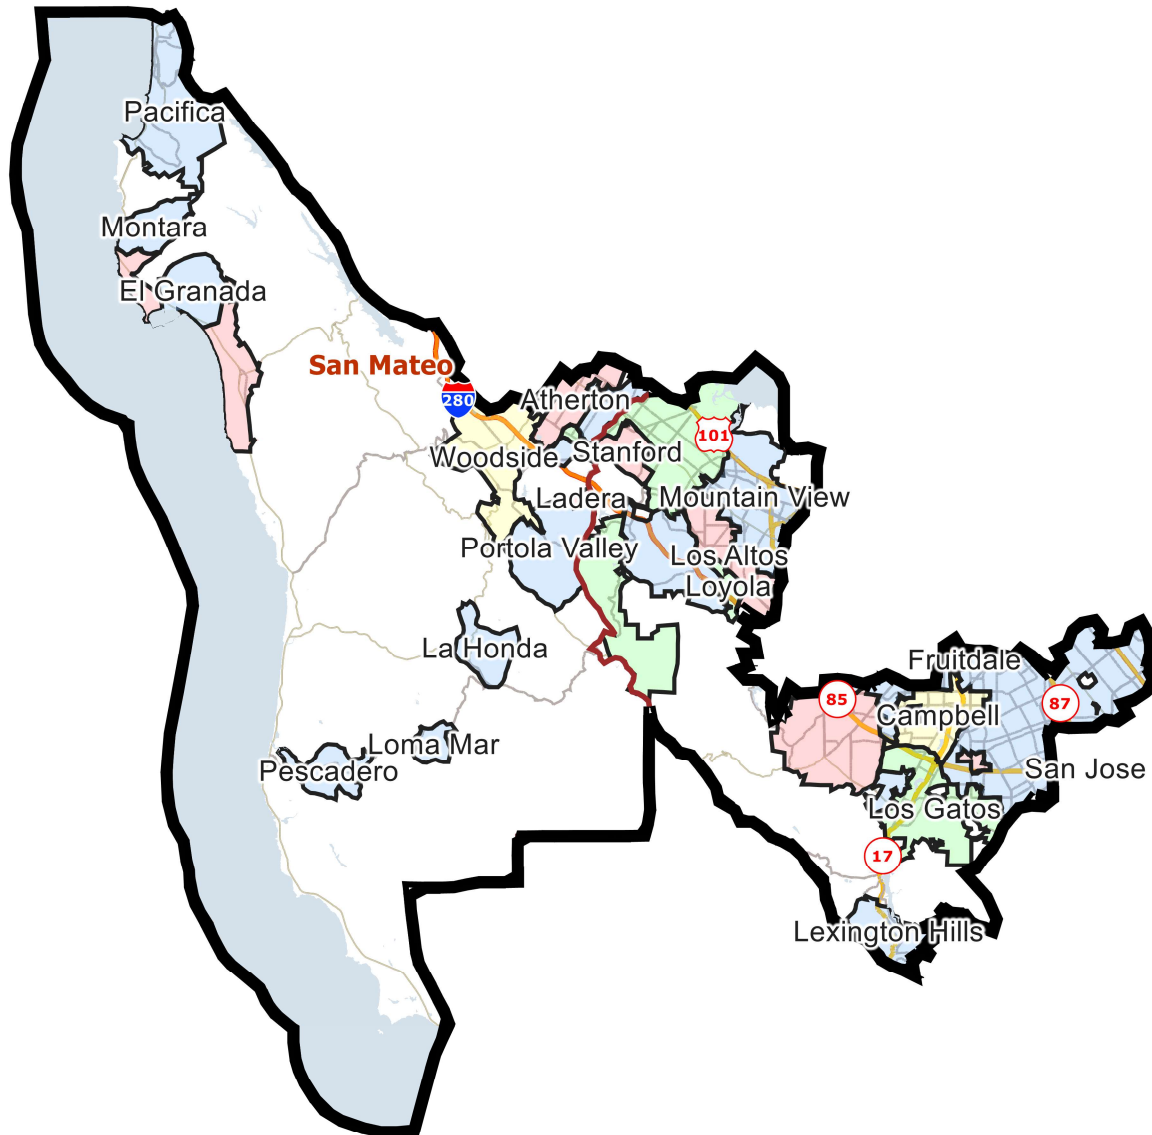

©2021 CALIPER; ©2020 HERE

SHA-512: 49d40b0cd1c2a92c6a3321e420082eb335c72c08fbb85b5fcc7de0b53fa49ccaf01e2681be0fbcdb4e59cbf6c744dc504be0b1fd720fde9321c878c36bd99e2

California Congressional Districts

District: 15

Field	Value
District	15

©2021 CALIPER; ©2020 HERE

California Congressional Districts

District: 16

Field	Value
District	16

©2021 CALIPER; ©2020 HERE

California Congressional Districts

District: 17

Field	Value
District	17

©2021 CALIPER; ©2020 HERE

California Congressional Districts

District: 18

Field	Value
District	18

©2021 CALIPER; ©2020 HERE

California Congressional Districts

District: 19

Field	Value
District	19

©2021 CALIPER; ©2020 HERE

California Congressional Districts

District: 20

Field	Value
District	20

©2021 CALIPER; ©2020 HERE

California Congressional Districts

District: 21