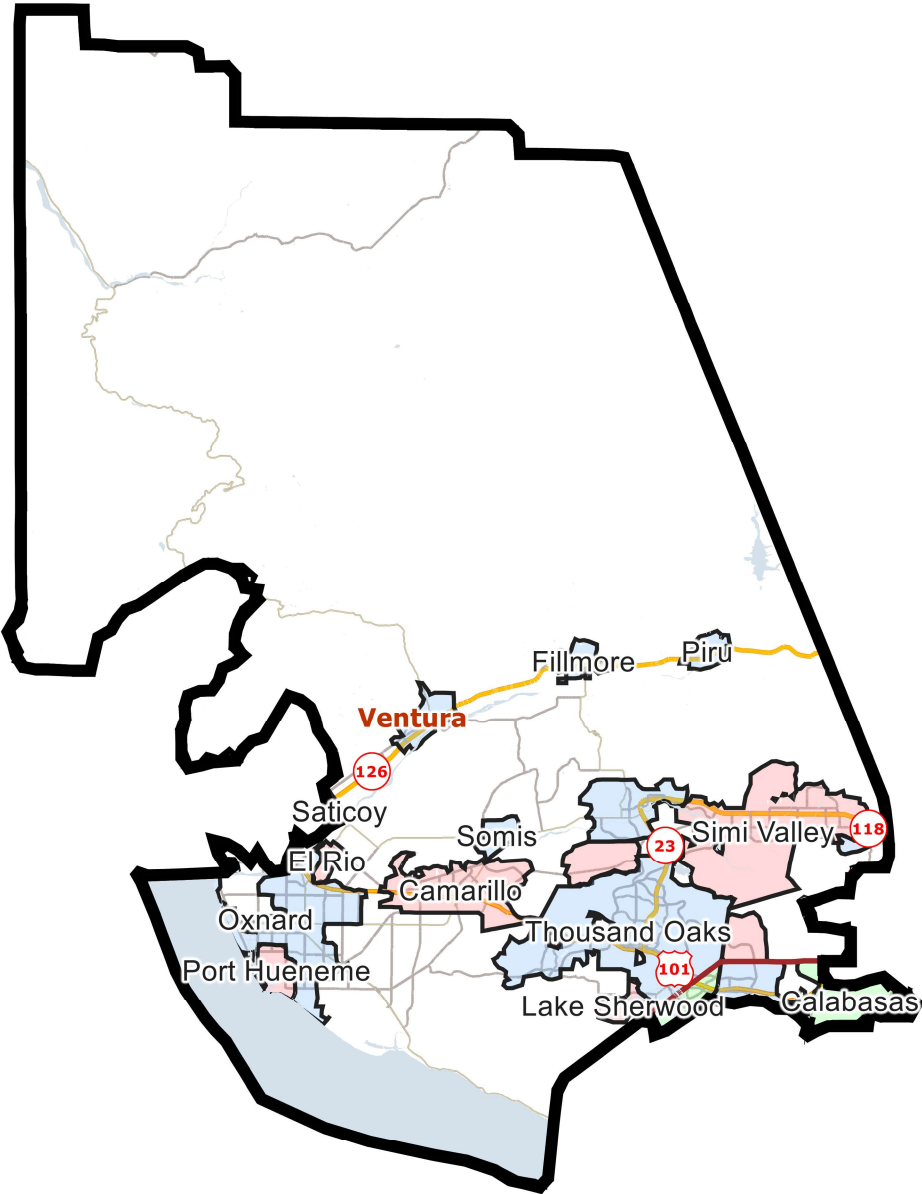

California Congressional Districts

District: 24

Field	Value
District	24

©2021 CALIPER; ©2020 HERE

California Congressional Districts

District: 24

Detail

Field	Value
District	24

©2021 CALIPER; ©2020 HERE

California Congressional Districts

District: 25

Field	Value
District	25

©2021 CALIPER; ©2020 HERE

California Congressional Districts

District: 26

Field	Value
District	26

©2021 CALIPER; ©2020 HERE

California Congressional Districts

District: 27

Field	Value
District	27

©2021 CALIPER; ©2020 HERE

SHA-512: 49d40b0cd1c2a92c6a3321e420082eb335c72c08fbb85b5fcc7de0b53fa49ccaf01e2681be0fbcdb4e59cbf6c744dc504be0b1fd720fde9321c878c36bd99e2