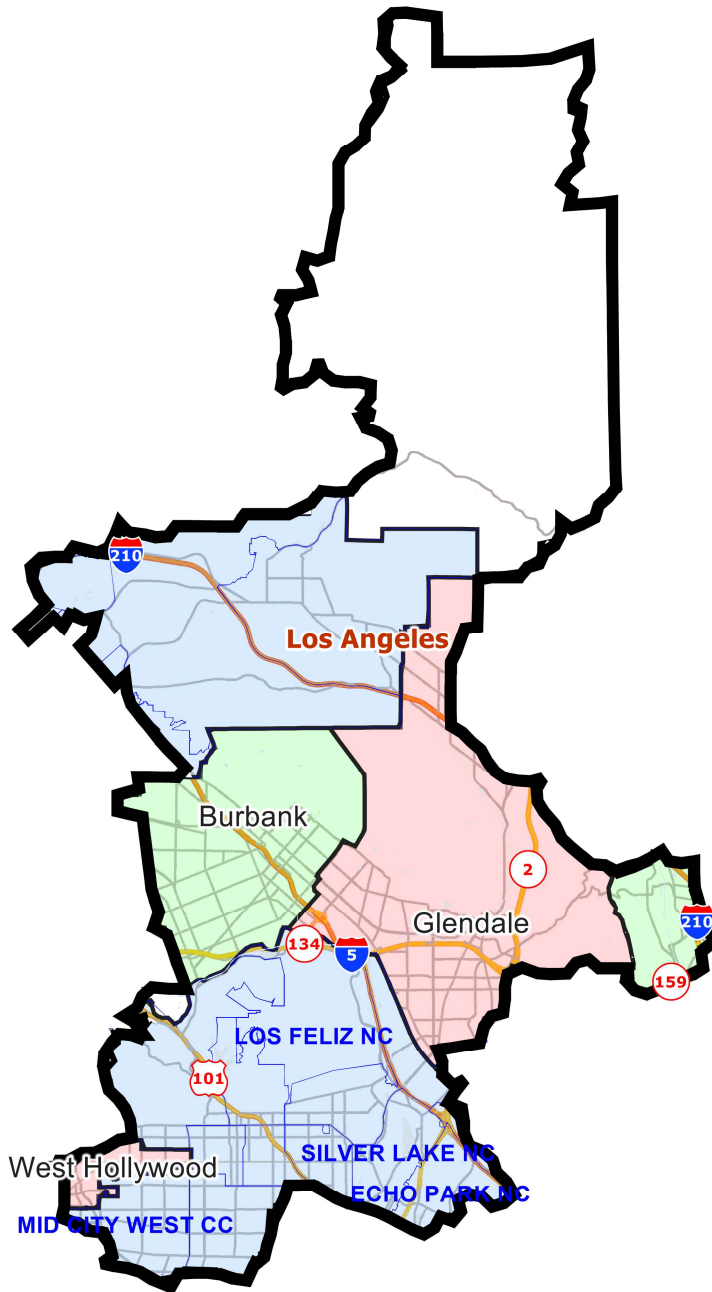

California Congressional Districts

District: 28

Field	Value
District	28

©2021 CALIPER; ©2020 HERE

SHA-512: 49d40b0cd1c2a92c6a3321e420082eb335c72c08fbb85b5fcc7de0b53fa49ccaf01e2681be0fbcdb4e59cbf6c744dc504be0b1fd720fde9321c878c36bd99e2

California Congressional Districts

District: 29

Field	Value
District	29

©2021 CALIPER; ©2020 HERE

California Congressional Districts

District: 30

Field	Value
District	30

©2021 CALIPER; ©2020 HERE

California Congressional Districts

District: 31

Field	Value
District	31

©2021 CALIPER; ©2020 HERE

California Congressional Districts

District: 32

Field	Value
District	32

©2021 CALIPER; ©2020 HERE