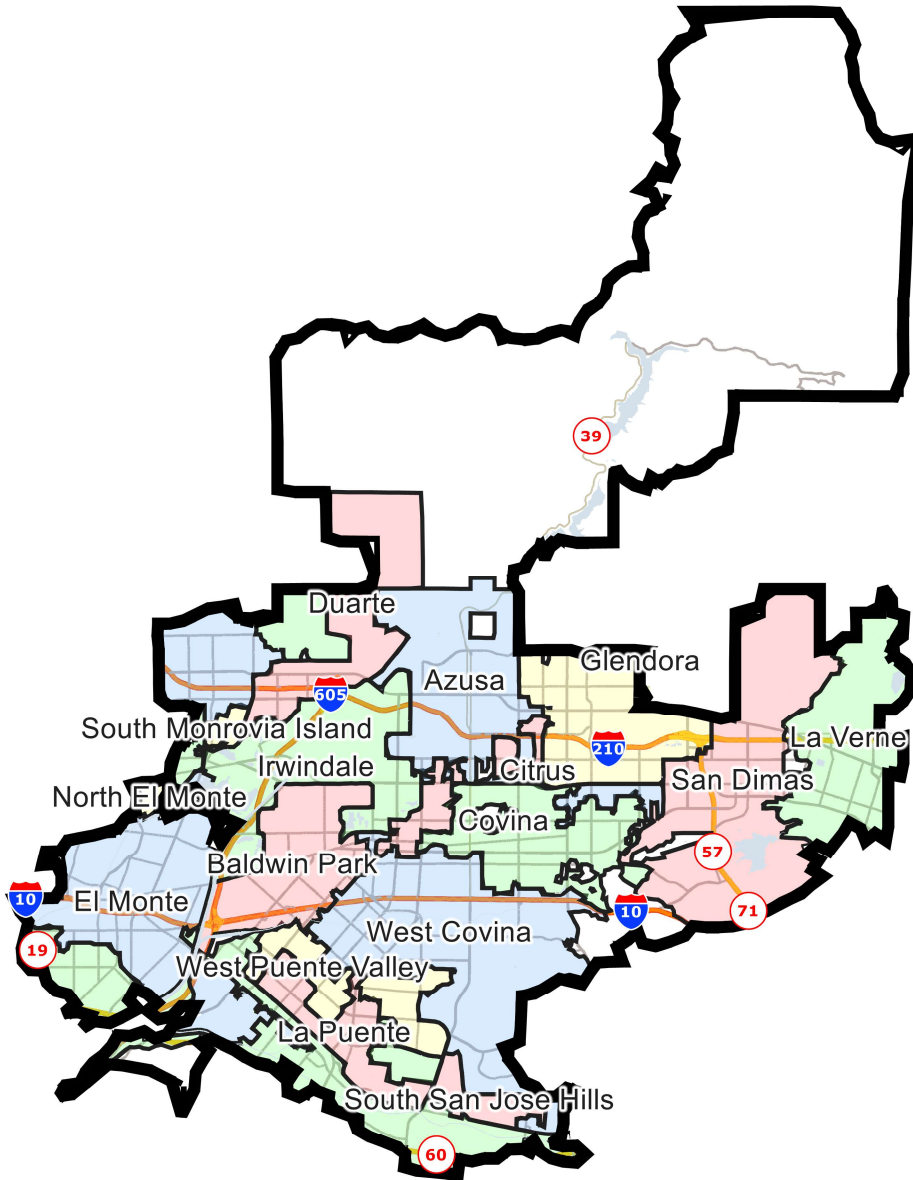

California Congressional Districts

District: 28

Field	Value
District	28

©2021 CALIPER; ©2020 HERE

SHA-512: 49d40b0cd1c2a92c6a3321e420082eb335c72c08fbb85b5fcc7de0b53fa49ccaf01e2681be0fbcdb4e59cbf6c744dc504be0b1fd720fde9321c878c36bd99e2

California Congressional Districts

District: 29

Field	Value
District	29

©2021 CALIPER; ©2020 HERE

California Congressional Districts

District: 30

Field	Value
District	30

©2021 CALIPER; ©2020 HERE

California Congressional Districts

District: 31

Field	Value
District	31

©2021 CALIPER; ©2020 HERE

California Congressional Districts

District: 32

Field	Value
District	32

©2021 CALIPER; ©2020 HERE