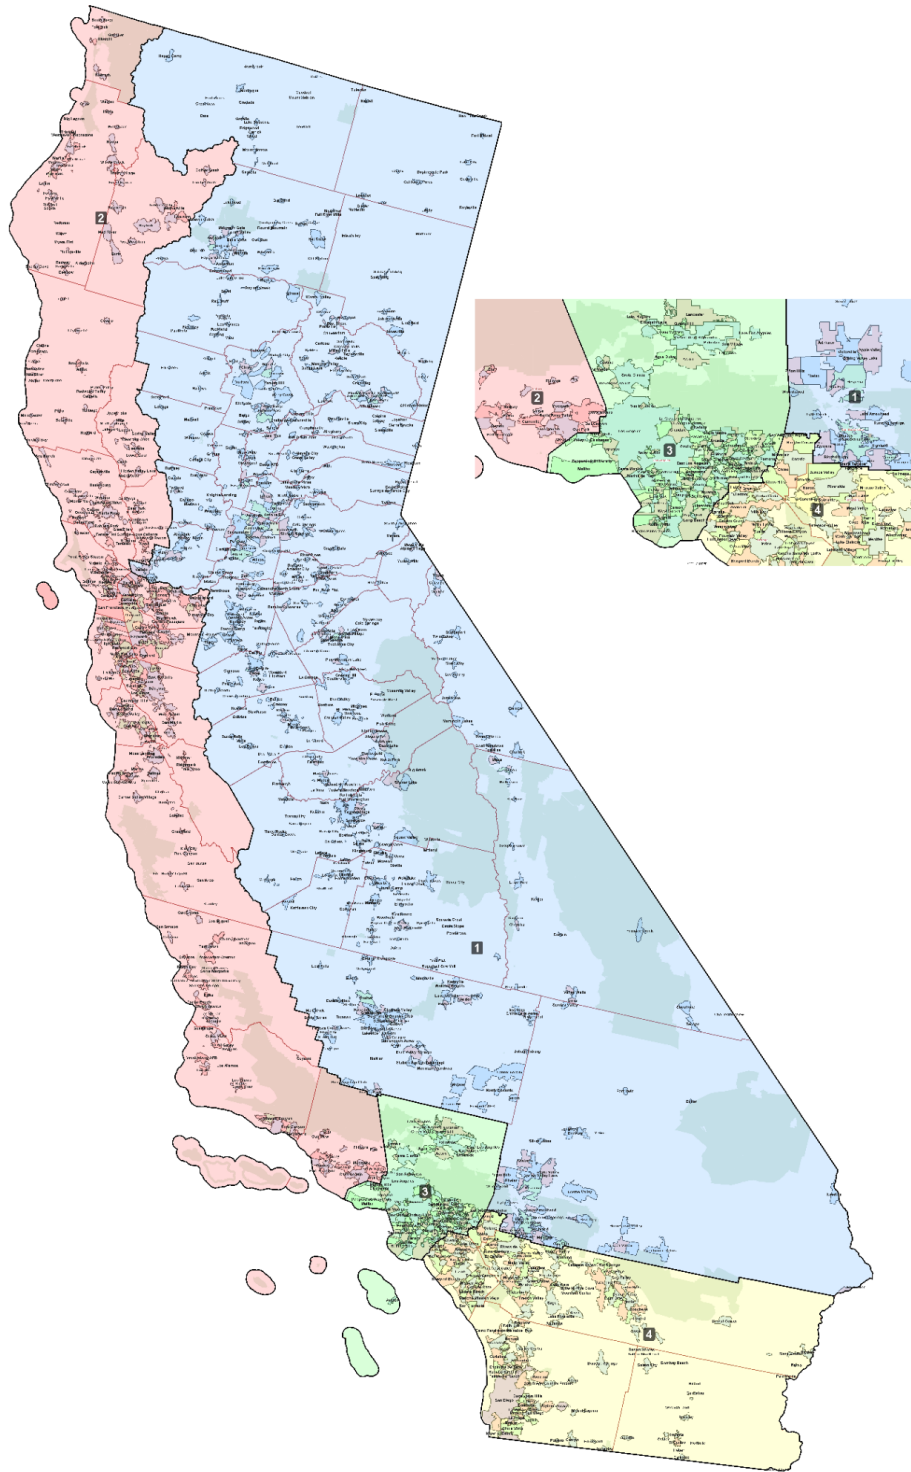

Created from CRC Certified Map CRC_2021_boardofequalization_Final

California State Board of Equalization Districts

District: 1

Field	Value
District	1

©2021 CALIPER; ©2020 HERE

California State Board of Equalization Districts

District: 2

Field	Value
District	2

©2021 CALIPER; ©2020 HERE

California State Board of Equalization Districts

District: 3

Field	Value
District	3

©2021 CALIPER; ©2020 HERE