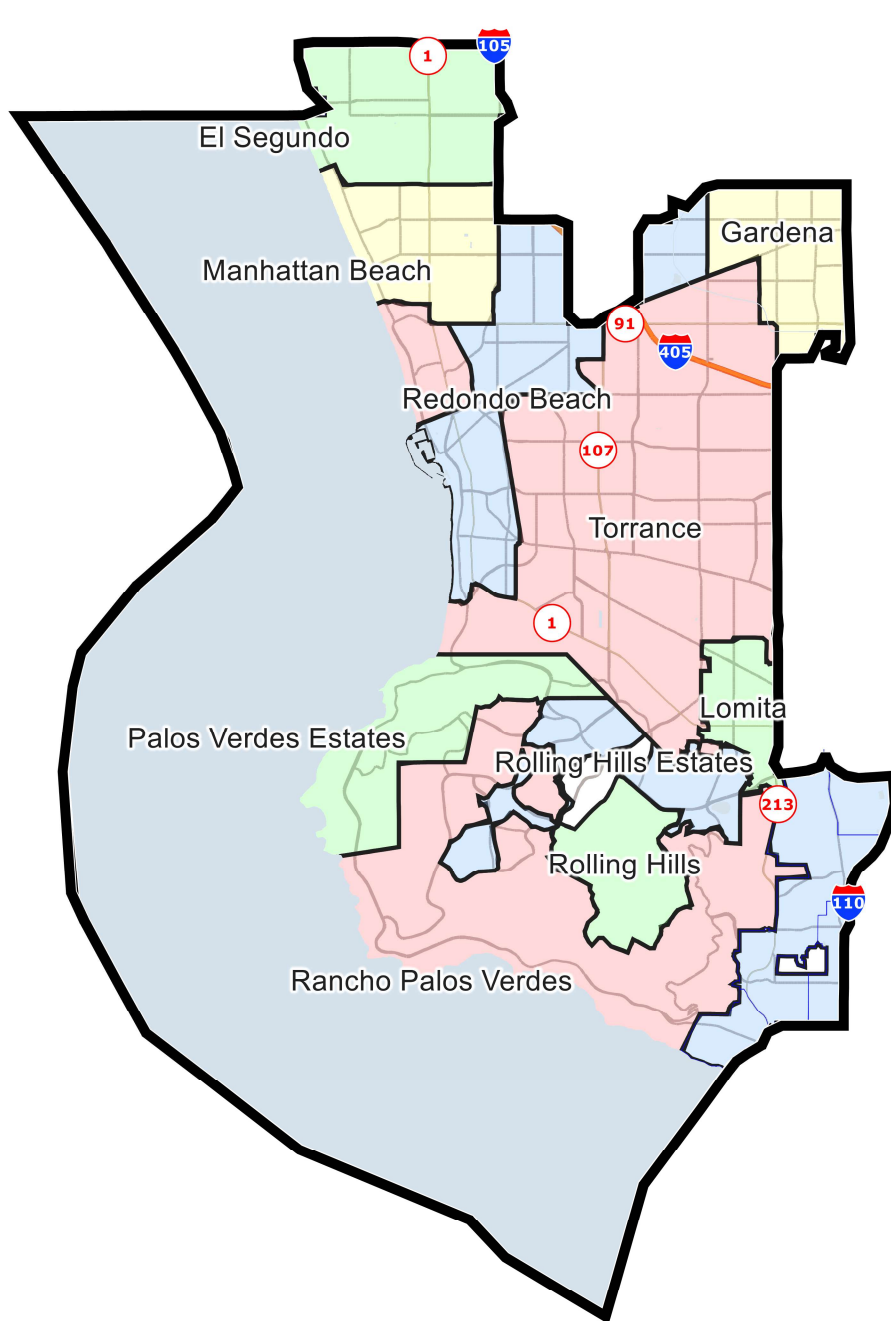

California State Assembly Districts

District: 65

Field	Value
District	65

©2021 CALIPER; ©2020 HERE

California State Assembly Districts

District: 66

Field	Value
District	66

©2021 CALIPER; ©2020 HERE