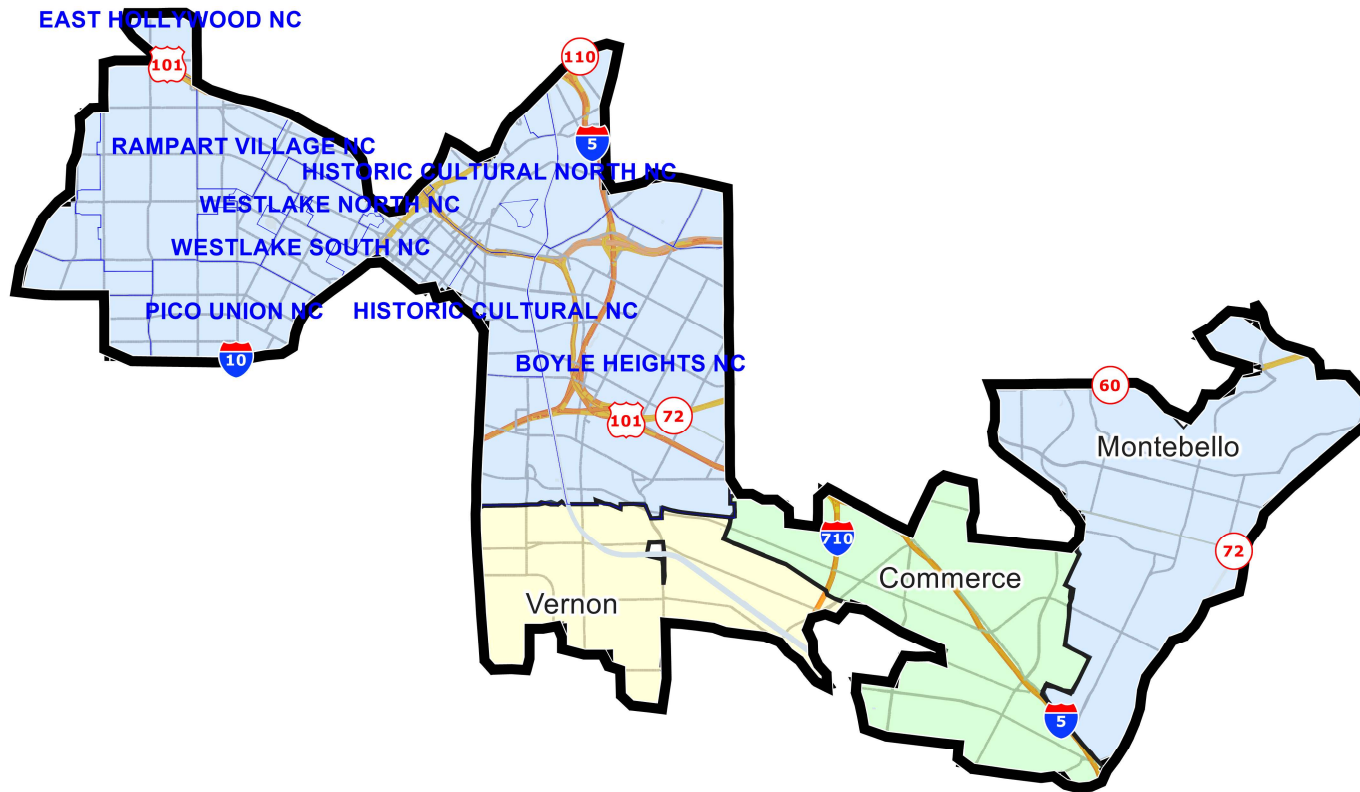

Field	Value
District	51

©2021 CALIPER; ©2020 HERE

California State Assembly Districts

District: 52

Field	Value
District	52

©2021 CALIPER; ©2020 HERE

California State Assembly Districts

District: 53

Field	Value
District	53

©2021 CALIPER; ©2020 HERE

California State Assembly Districts

District: 54

Field	Value
District	54

©2021 CALIPER; ©2020 HERE

California State Assembly Districts

District: 55

Field	Value
District	55

©2021 CALIPER; ©2020 HERE

California State Assembly Districts

District: 56

Field	Value
District	56

©2021 CALIPER; ©2020 HERE

SHA-512: cd7652453d5eb0db4fe0c6e51f77275b5f2eb01c2f7eec565eed8b22e279a19df7120d3a071dae046009535e1e8feab936992ff62a1fde53320cb217ddb27484