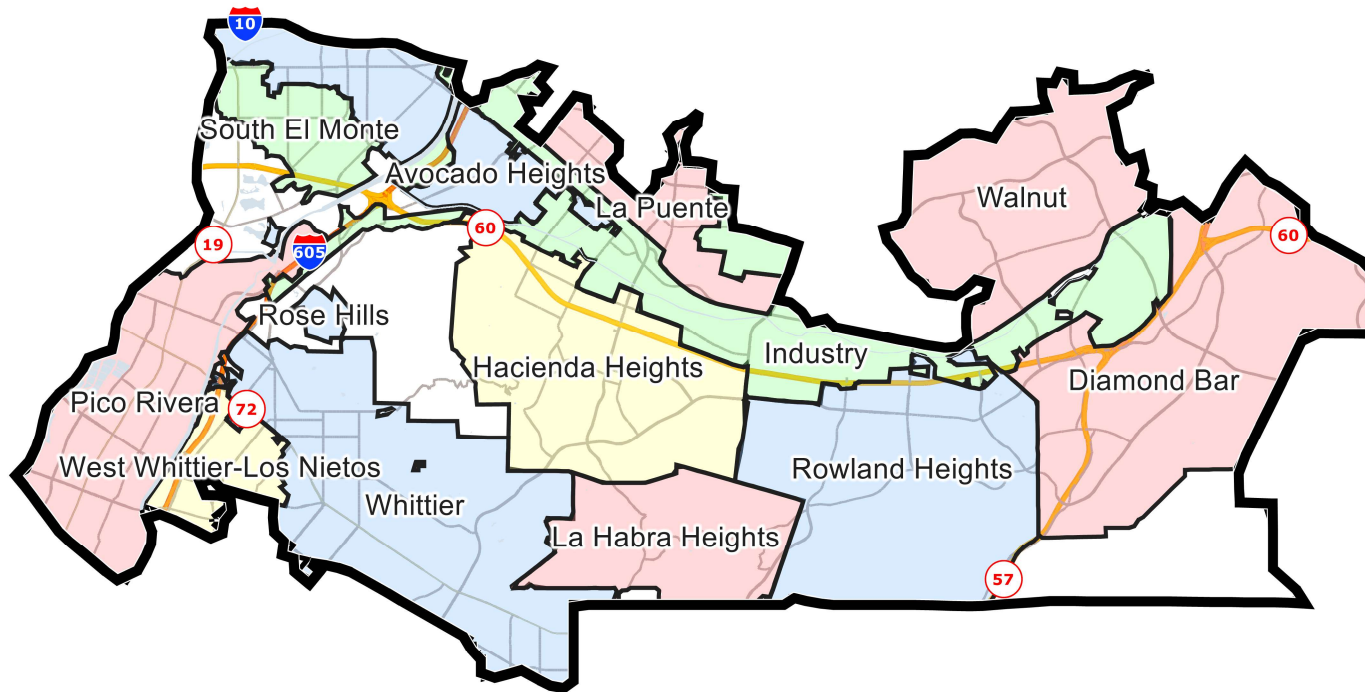

Field	Value
District	53

©2021 CALIPER; ©2020 HERE

California State Assembly Districts

District: 54

Field	Value
District	54

©2021 CALIPER; ©2020 HERE

California State Assembly Districts

District: 55

Field	Value
District	55

©2021 CALIPER; ©2020 HERE

California State Assembly Districts

District: 56

Field	Value
District	56

©2021 CALIPER; ©2020 HERE

SHA-512: cd7652453d5eb0db4fe0c6e51f77275b5f2eb01c2f7eec565eed8b22e279a19df7120d3a071dae046009535e1e8feab936992ff62a1fde53320cb217ddb27484

California State Assembly Districts

District: 57

Field	Value
District	57

©2021 CALIPER; ©2020 HERE

California State Assembly Districts

District: 58

Field	Value
District	58

©2021 CALIPER; ©2020 HERE

California State Assembly Districts

District: 59

Field	Value
District	59

©2021 CALIPER; ©2020 HERE

California State Assembly Districts

District: 60

Field	Value
District	60

©2021 CALIPER; ©2020 HERE