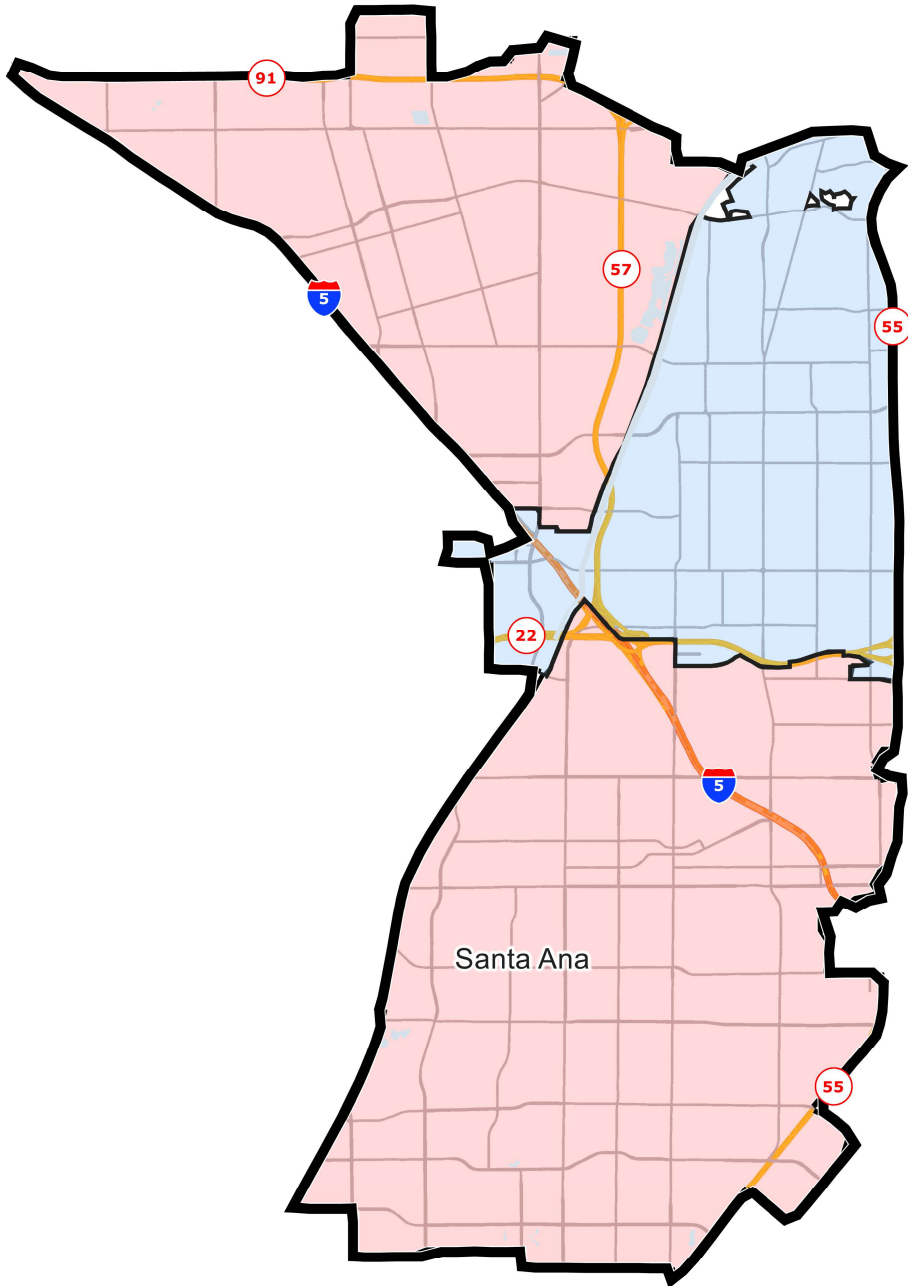

California State Assembly Districts

District: 68

Field	Value
District	68

©2021 CALIPER; ©2020 HERE