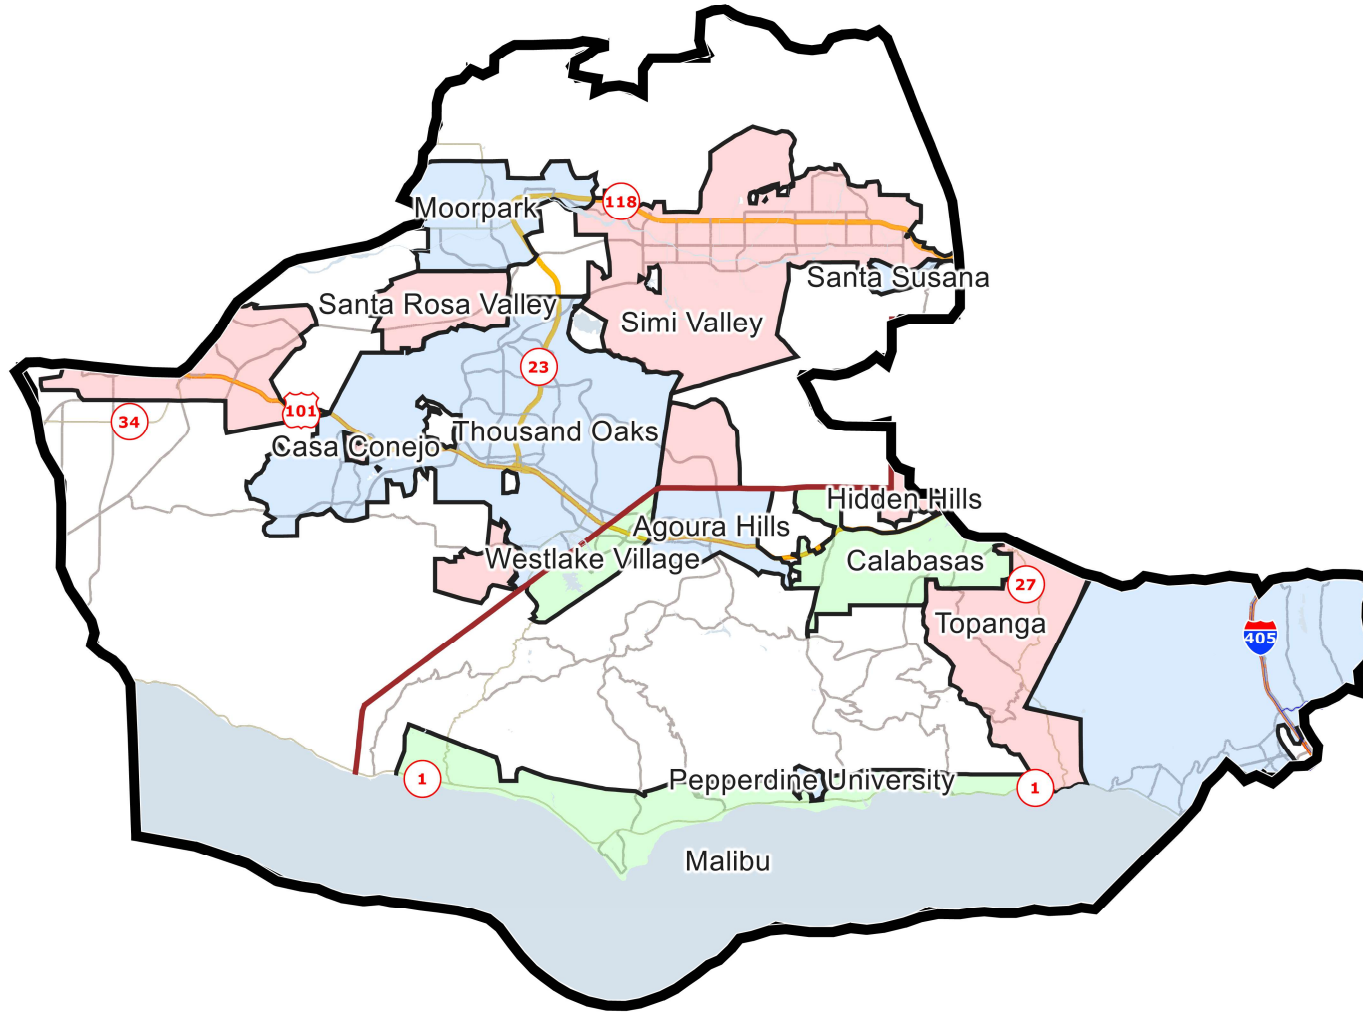

California State Assembly Districts

District: 42

Field	Value
District	42

©2021 CALIPER; ©2020 HERE