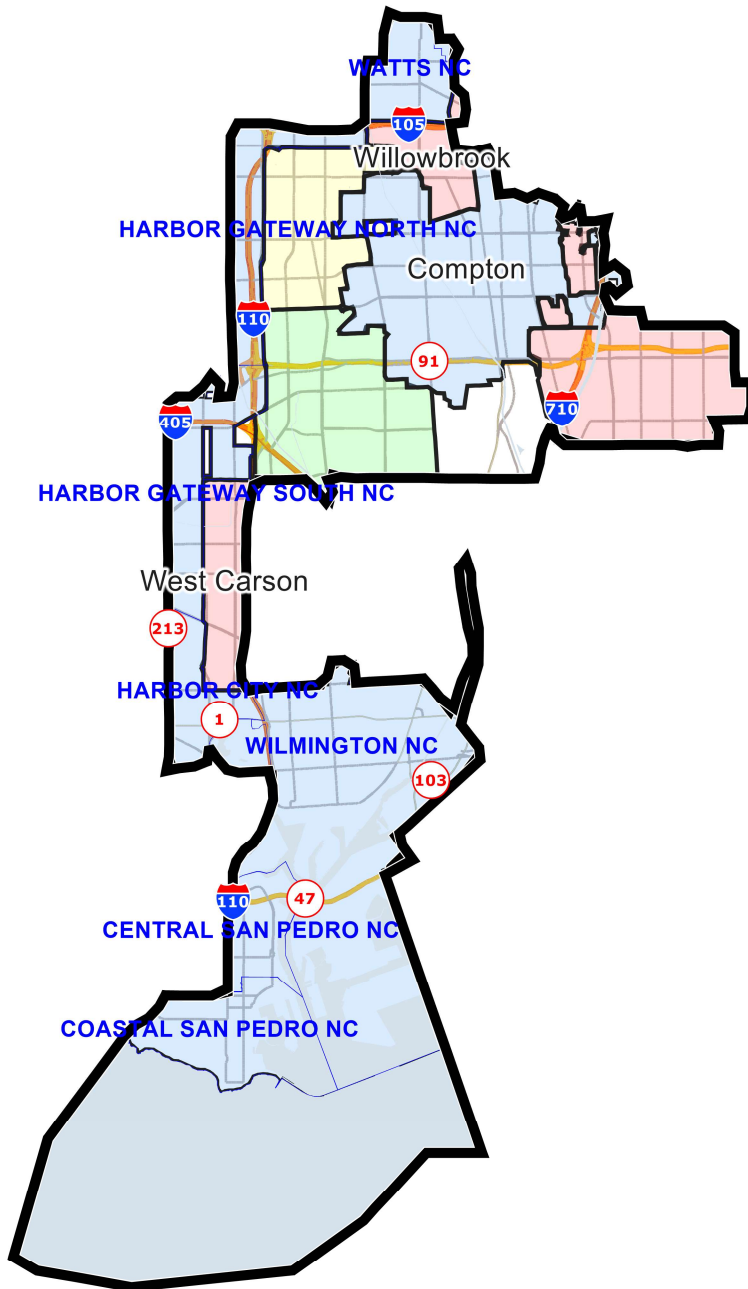

California State Assembly Districts

District: 65

Field	Value
District	65

©2021 CALIPER; ©2020 HERE