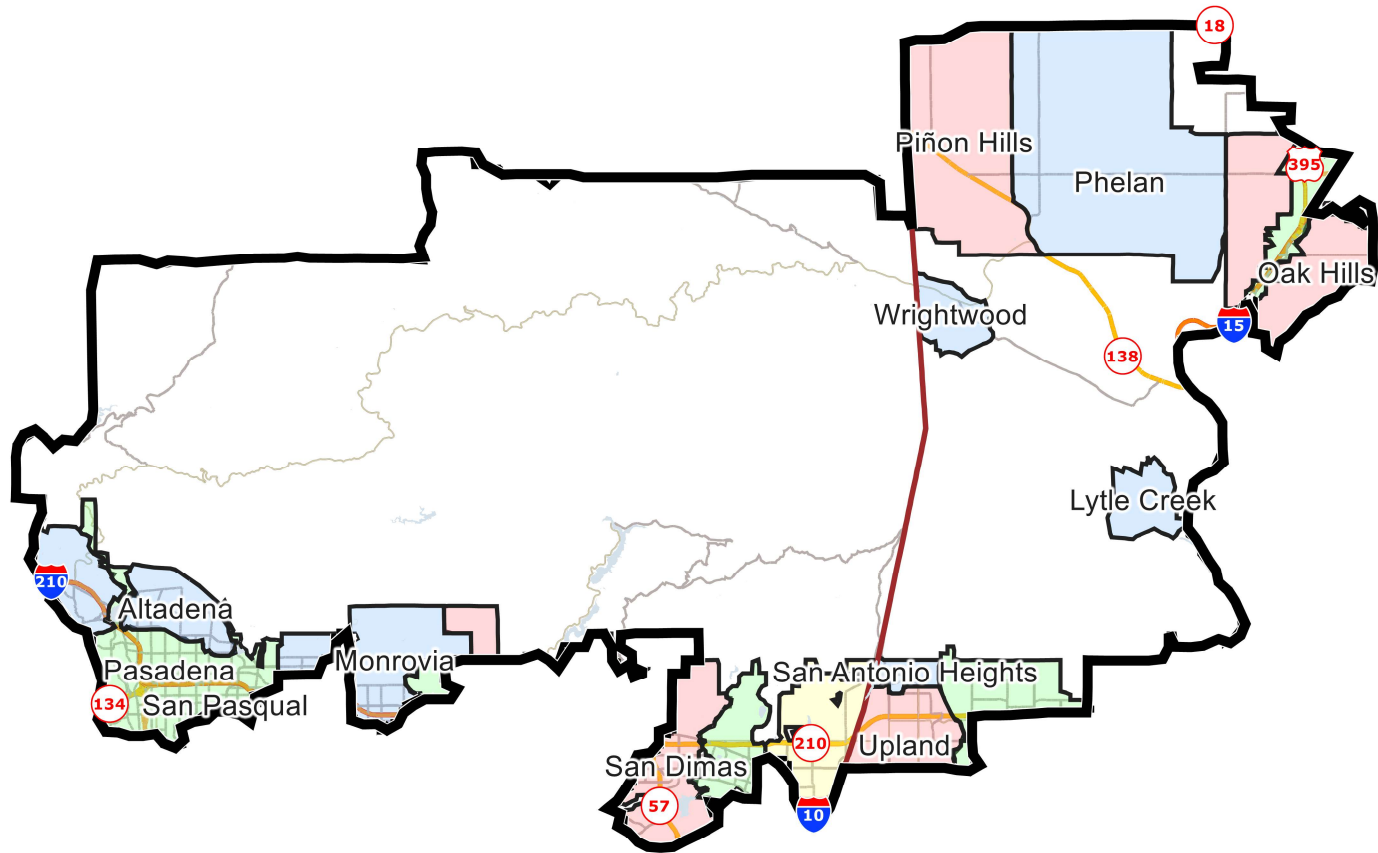

California State Assembly Districts

District: 40

Field	Value
District	40

©2021 CALIPER; ©2020 HERE

California State Assembly Districts

District: 41

Field	Value
District	41

©2021 CALIPER; ©2020 HERE