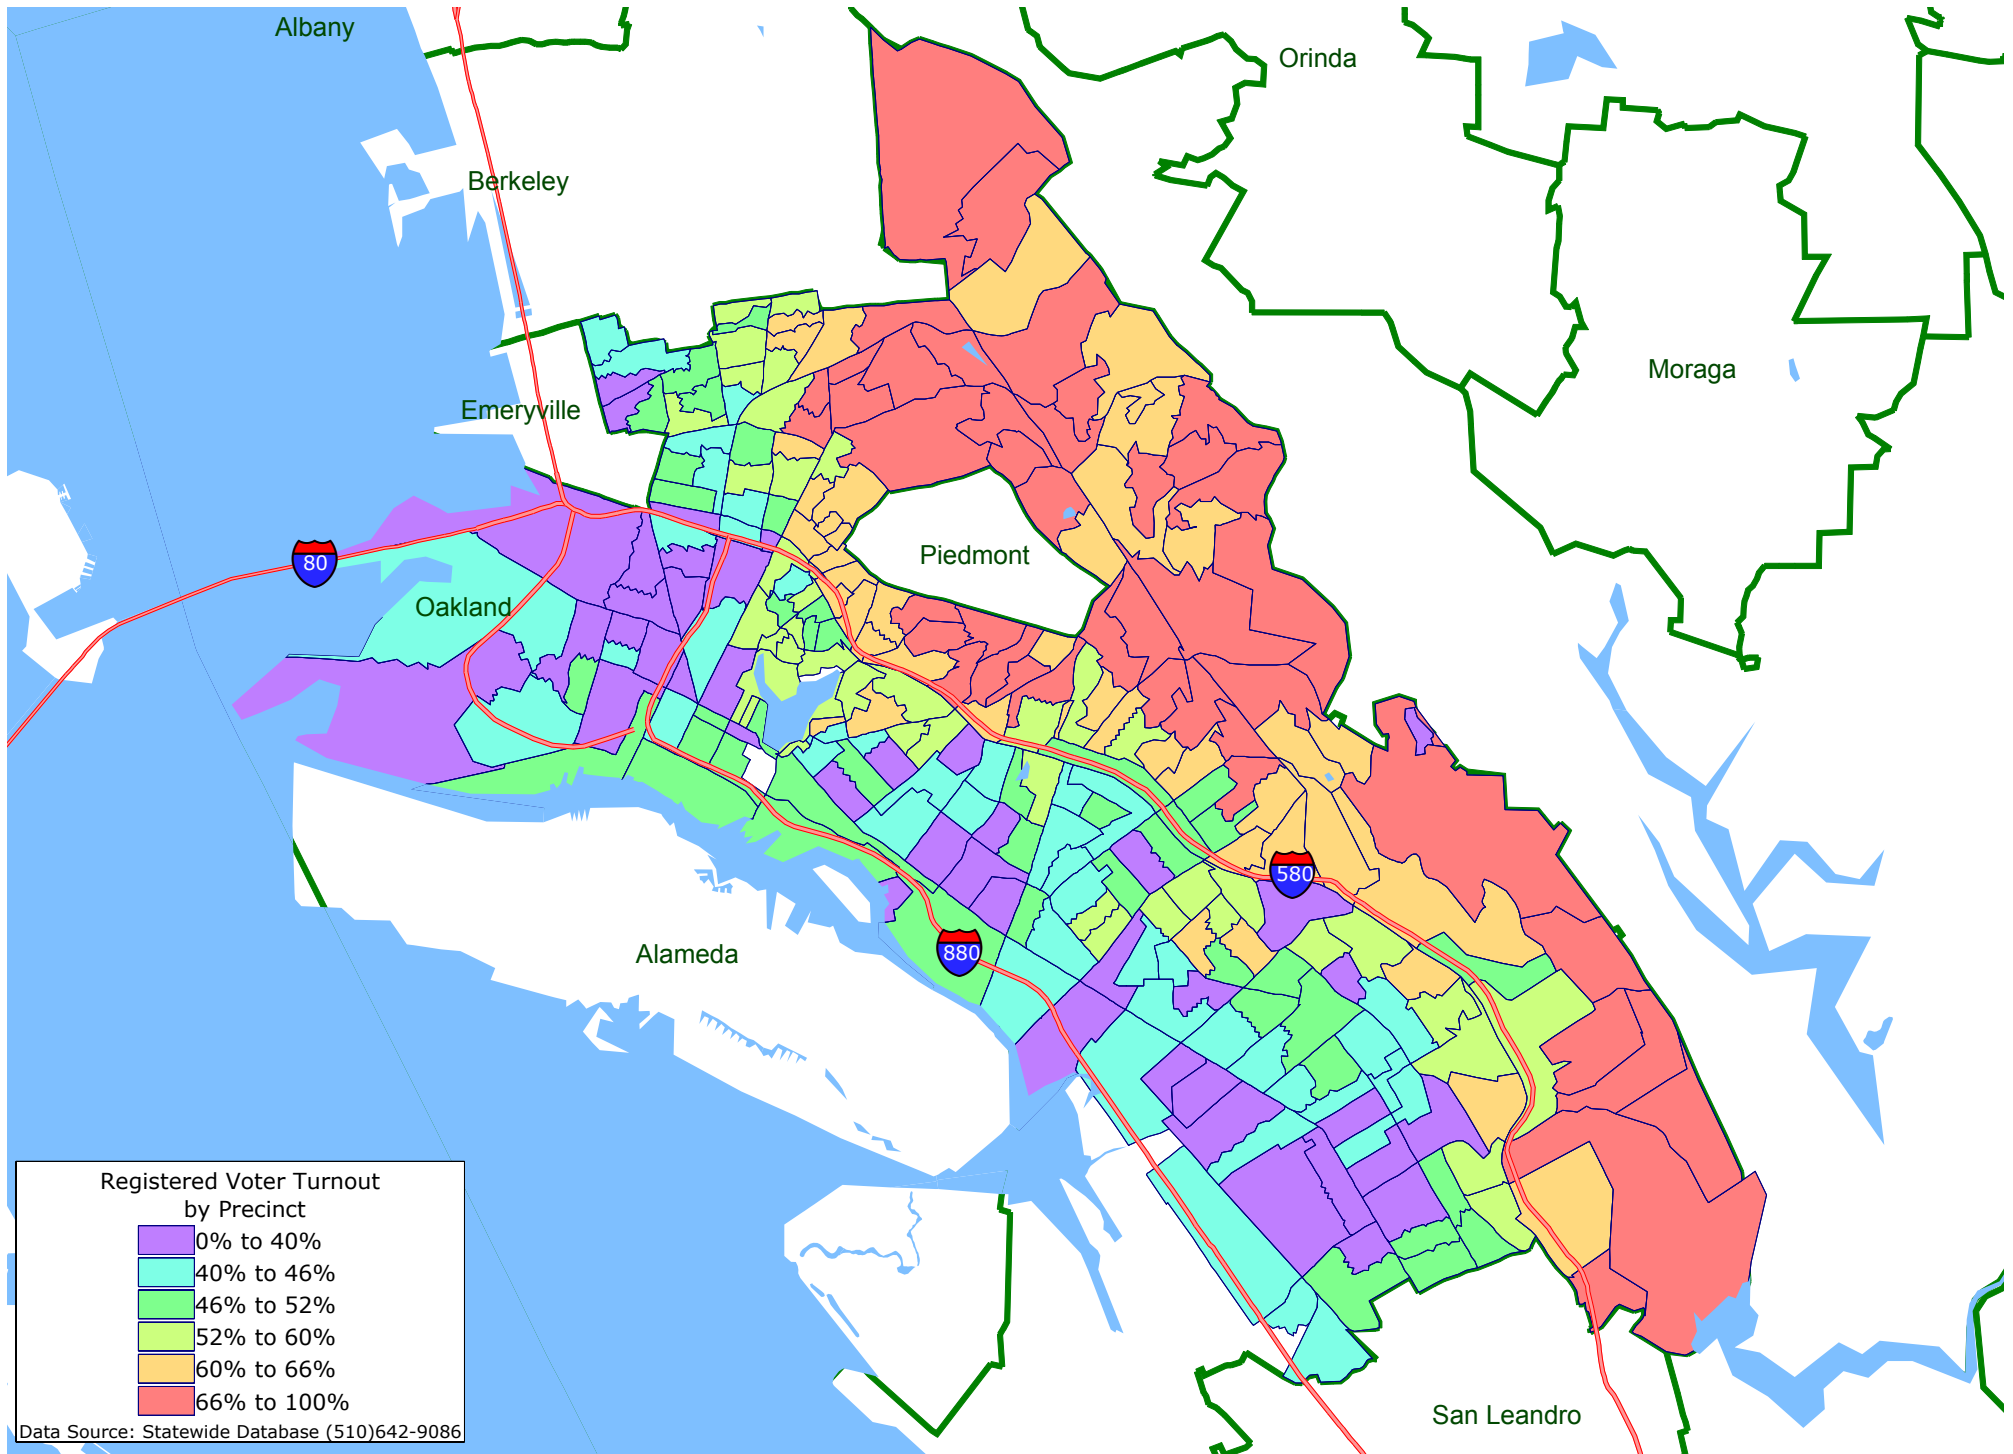

CITY OF OAKLAND

2005 Special Election Registered Voter Turnout

Data Source: Statewide Database (510)642-9086