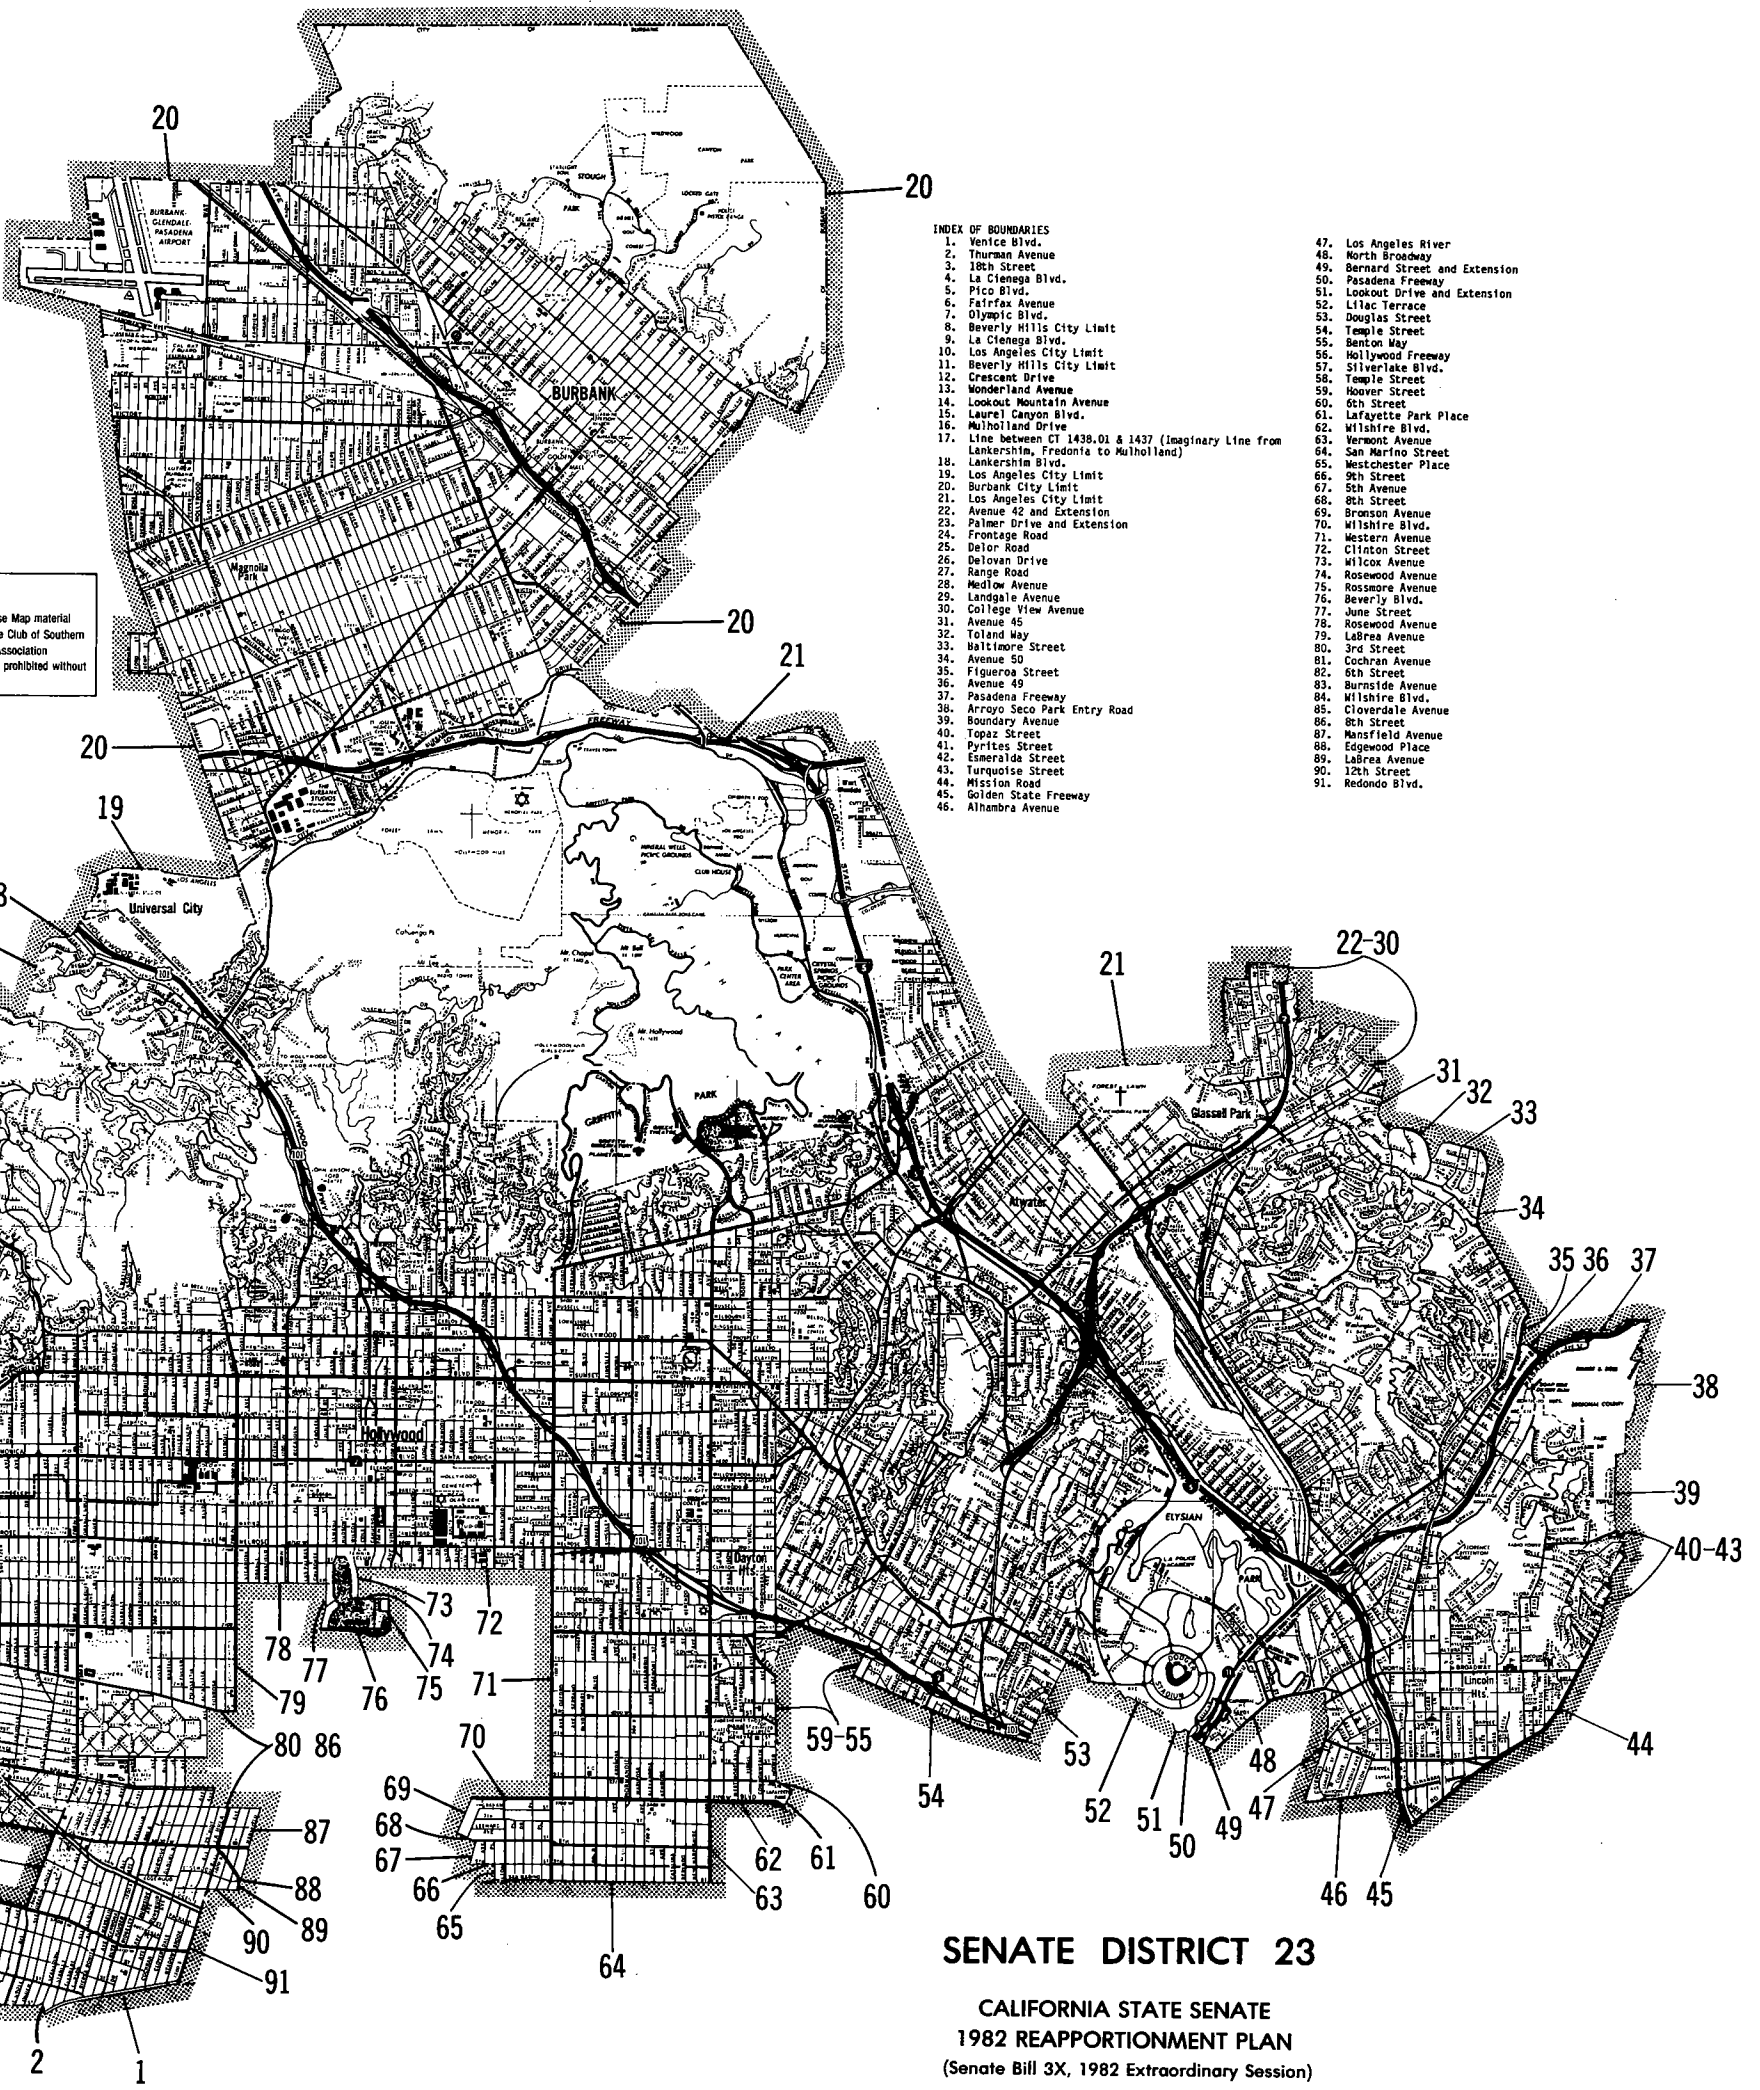

1. **INDEX OF BOUNDARIES**
1. Venice Blvd.
  2. Thurman Avenue
  3. 18th Street
  4. La Cienega Blvd.
  5. Pico Blvd.
  6. Fairfax Avenue
  7. Olympic Blvd.
  8. Beverly Hills City Limit
  9. La Cienega Blvd.
  10. Los Angeles City Limit
  11. Beverly Hills City Limit
  12. Crescent Drive
  13. Wonderland Avenue
  14. Lookout Mountain Avenue
  15. Laurel Canyon Blvd.
  16. Mulholland Drive
  17. Line between CT 1438.01 & 1437 (Imaginary Line from Lankershim, Fredonia to Mulholland)
  18. Lankershim Blvd.
  19. Los Angeles City Limit
  20. Burbank City Limit
  21. Los Angeles City Limit
  22. Avenue 42 and Extension
  23. Palmer Drive and Extension
  24. Frontage Road
  25. Delor Road
  26. Delovan Drive
  27. Range Road
  28. Meadow Avenue
  29. Langdale Avenue
  30. College View Avenue
  31. Avenue 45
  32. Toland Way
  33. Baltimore Street
  34. Avenue 50
  35. Figueroa Street
  36. Avenue 49
  37. Pasadena Freeway
  38. Arroyo Seco Park Entry Road
  39. Boundary Avenue
  40. Topaz Street
  41. Pyrites Street
  42. Emerald Street
  43. Turquoise Street
  44. Mission Road
  45. Golden State Freeway
  46. Alhambra Avenue
  47. Los Angeles River
  48. North Broadway
  49. Bernard Street and Extension
  50. Pasadena Freeway
  51. Lookout Drive and Extension
  52. Lilac Terrace
  53. Douglas Street
  54. Temple Street
  55. Sanjon Way
  56. Hollywood Freeway
  57. Silverlake Blvd.
  58. Temple Street
  59. Hoover Street
  60. 6th Street
  61. Lafayette Park Place
  62. Wilshire Blvd.
  63. Vermont Avenue
  64. San Marino Street
  65. Westchester Place
  66. 9th Street
  67. 5th Avenue
  68. 8th Street
  69. Bronson Avenue
  70. Wilshire Blvd.
  71. Western Avenue
  72. Clinton Street
  73. Wilcox Avenue
  74. Rosewood Avenue
  75. Rossmore Avenue
  76. Beverly Blvd.
  77. June Street
  78. Rosewood Avenue
  79. LaBrea Avenue
  80. 3rd Street
  81. Cochran Avenue
  82. 6th Street
  83. Burnside Avenue
  84. Wilshire Blvd.
  85. Cloverdale Avenue
  86. 8th Street
  87. Mansfield Avenue
  88. Edgewood Place
  89. LaBrea Avenue
  90. 12th Street
  91. Redondo Blvd.

SENATE DISTRICT 23

CALIFORNIA STATE SENATE
1982 REAPPORTIONMENT PLAN
(Senate Bill 3X, 1982 Extraordinary Session)

Bill Lockyer, Chairman
Senate Elections & Reapportionment Committee
Users noting errors or revisions on this map, please contact the office of the
Senate Elections & Reapportionment Committee, State Capitol.