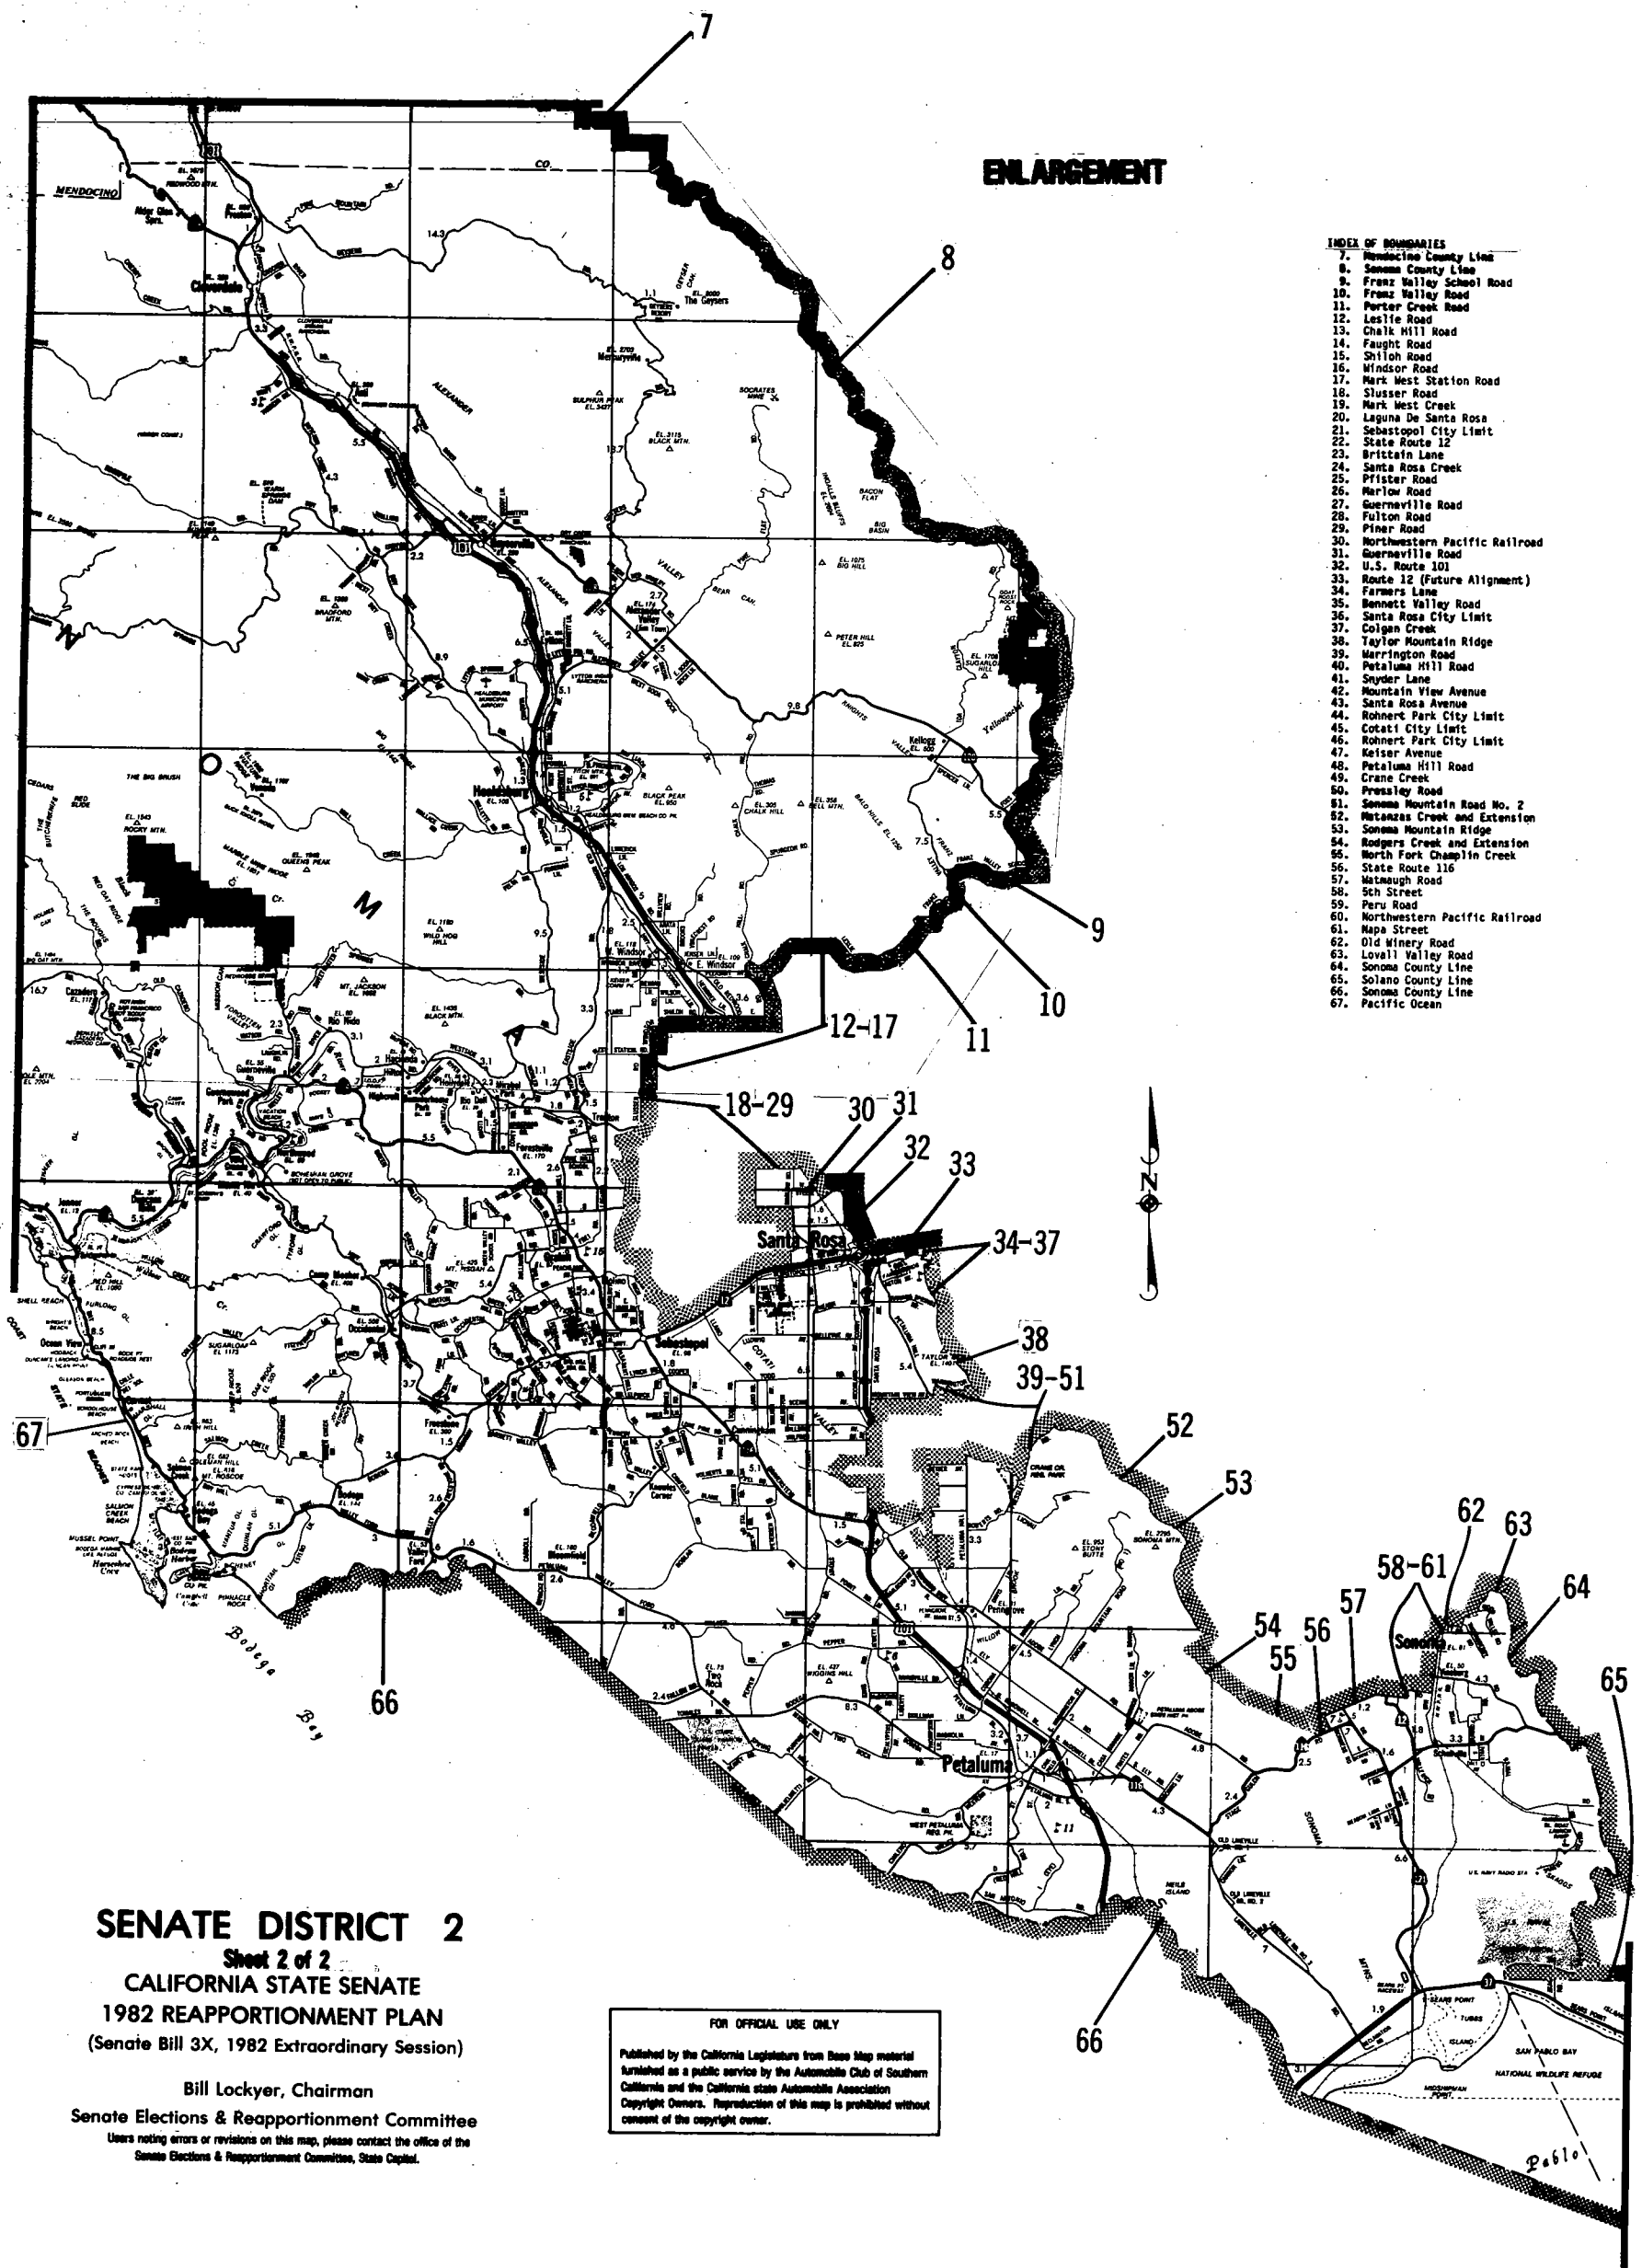

- INDEX OF BOUNDARIES**
- 1. Del Norte County Line
 - 2. Siskiyou County Line
 - 3. Trinity County Line
 - 4. Tehama County Line
 - 5. Glenn County Line
 - 6. Lake County Line
 - 65. Solano County Line
 - 66. Sonoma County Line
 - 67. Pacific Ocean

SEE ENLARGEMENT
 FOR DETAILS

ENLARGEMENT

- INDEX OF BOUNDARIES**
- 7. Mendocino County Line
 - 8. Sonoma County Line
 - 9. Franz Valley School Road
 - 10. Franz Valley Road
 - 11. Porter Creek Road
 - 12. Leslie Road
 - 13. Chalk Hill Road
 - 14. Faught Road
 - 15. Shiloh Road
 - 16. Windsor Road
 - 17. Mark West Station Road
 - 18. Slusser Road
 - 19. Mark West Creek
 - 20. Laguna De Santa Rosa
 - 21. Sebastopol City Limit
 - 22. State Route 12
 - 23. Brittain Lane
 - 24. Santa Rosa Creek
 - 25. Pfister Road
 - 26. Marlow Road
 - 27. Guerneville Road
 - 28. Fulton Road
 - 29. Piner Road
 - 30. Northwestern Pacific Railroad
 - 31. Guerneville Road
 - 32. U.S. Route 101
 - 33. Route 12 (Future Alignment)
 - 34. Farmers Lane
 - 35. Bennett Valley Road
 - 36. Santa Rosa City Limit
 - 37. Colgan Creek
 - 38. Taylor Mountain Ridge
 - 39. Marrington Road
 - 40. Petaluma Hill Road
 - 41. Snyder Lane
 - 42. Mountain View Avenue
 - 43. Santa Rosa Avenue
 - 44. Rohnert Park City Limit
 - 45. Cotati City Limit
 - 46. Rohnert Park City Limit
 - 47. Keiser Avenue
 - 48. Petaluma Hill Road
 - 49. Crane Creek
 - 50. Pressley Road
 - 51. Sonoma Mountain Road No. 2
 - 52. Matanzas Creek and Extension
 - 53. Sonoma Mountain Ridge
 - 54. Rodgers Creek and Extension
 - 55. North Fork Chappin Creek
 - 56. State Route 116
 - 57. Matnough Road
 - 58. 5th Street
 - 59. Peru Road
 - 60. Northwestern Pacific Railroad
 - 61. Napa Street
 - 62. Old Winery Road
 - 63. Lovell Valley Road
 - 64. Sonoma County Line
 - 65. Solano County Line
 - 66. Sonoma County Line
 - 67. Pacific Ocean