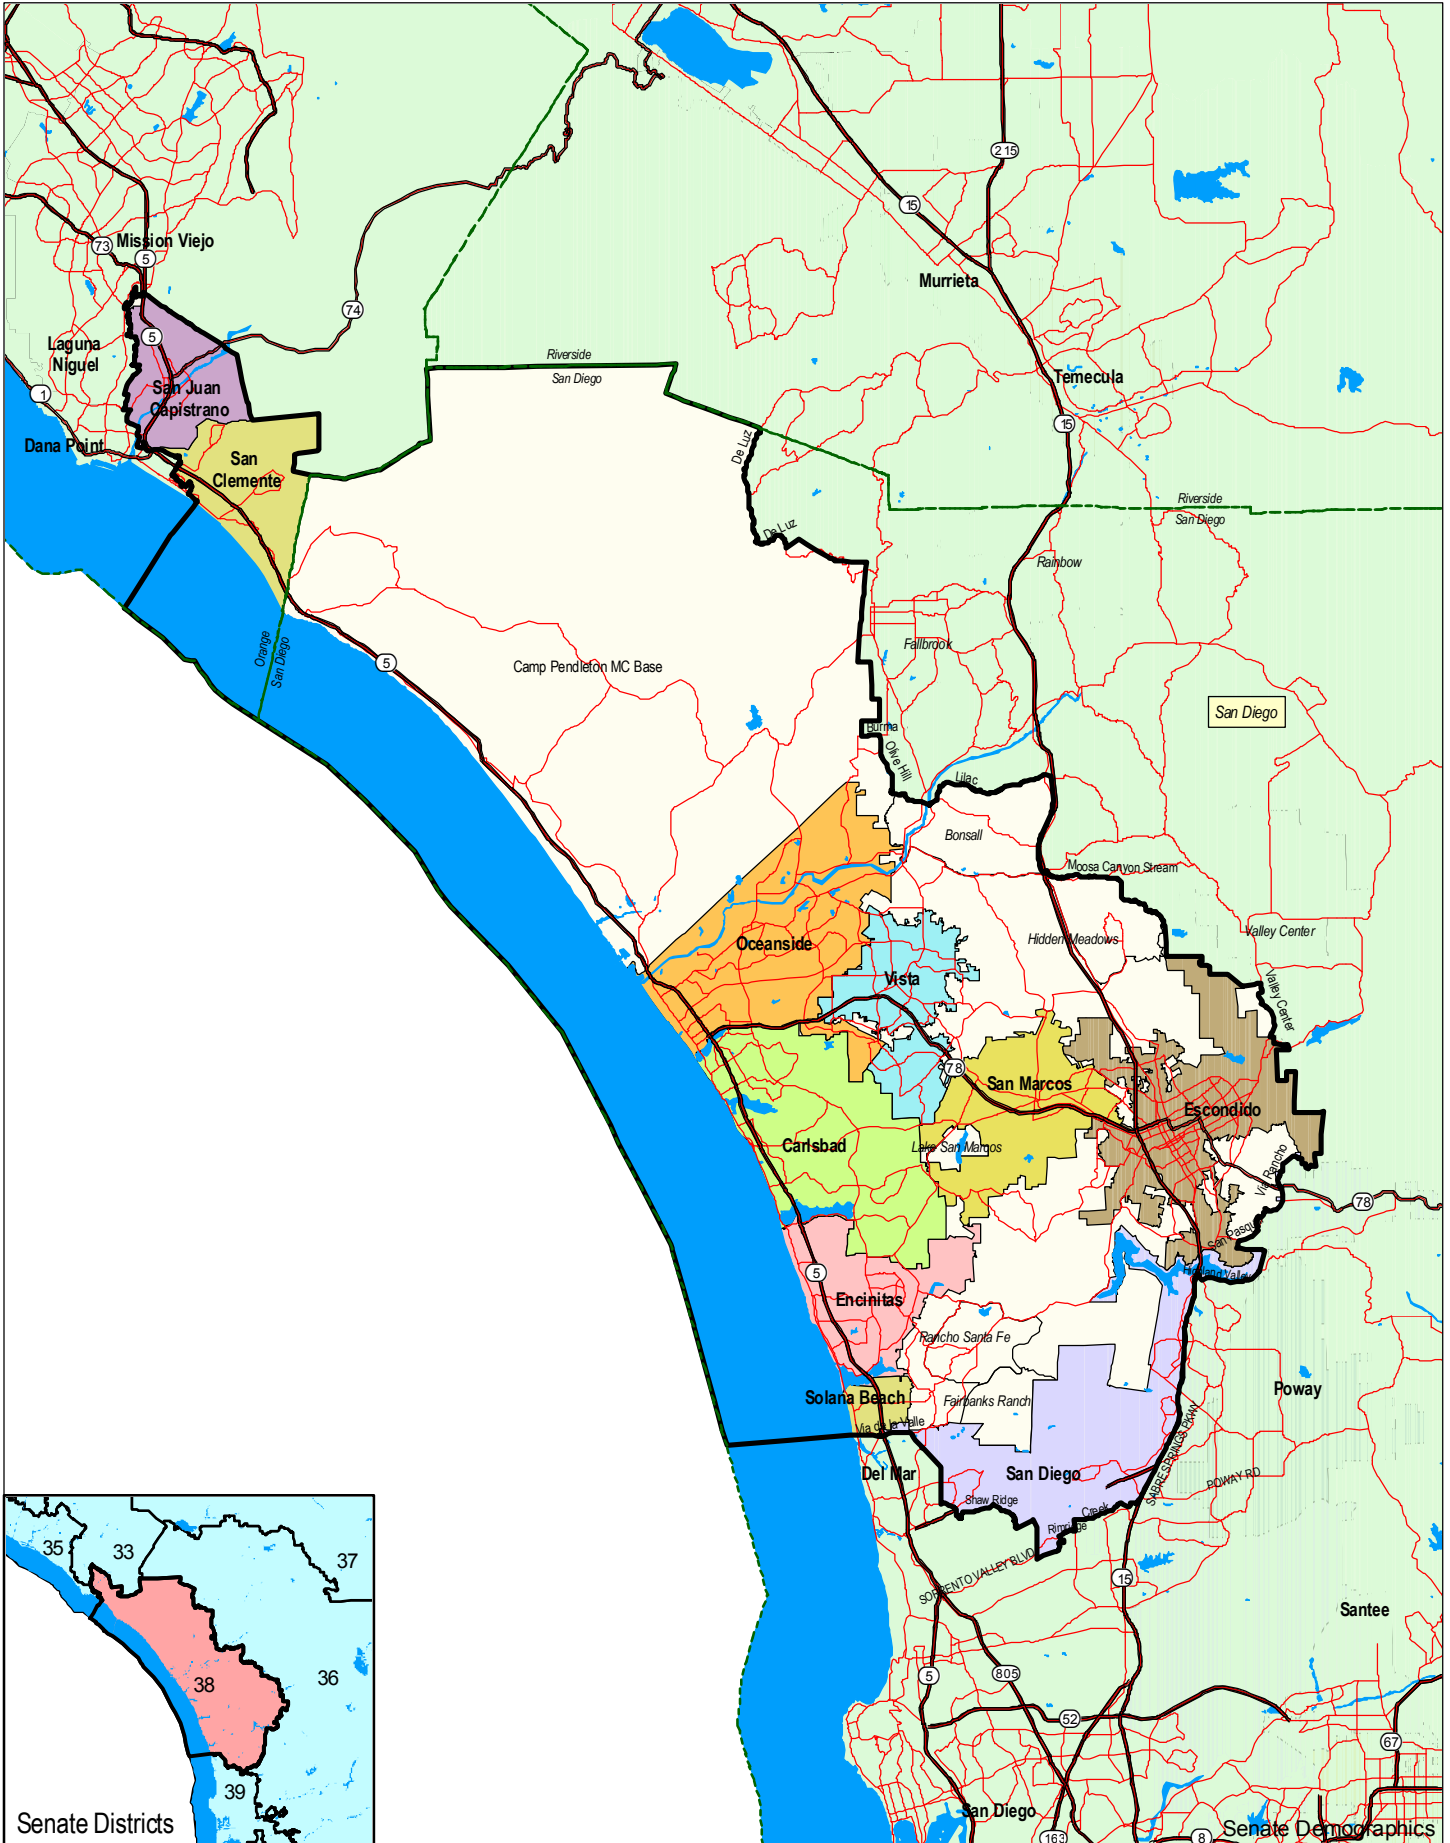

# Senate District 38

(as adopted by the State Legislature September 2001)

Senate Districts

Senate Demographics