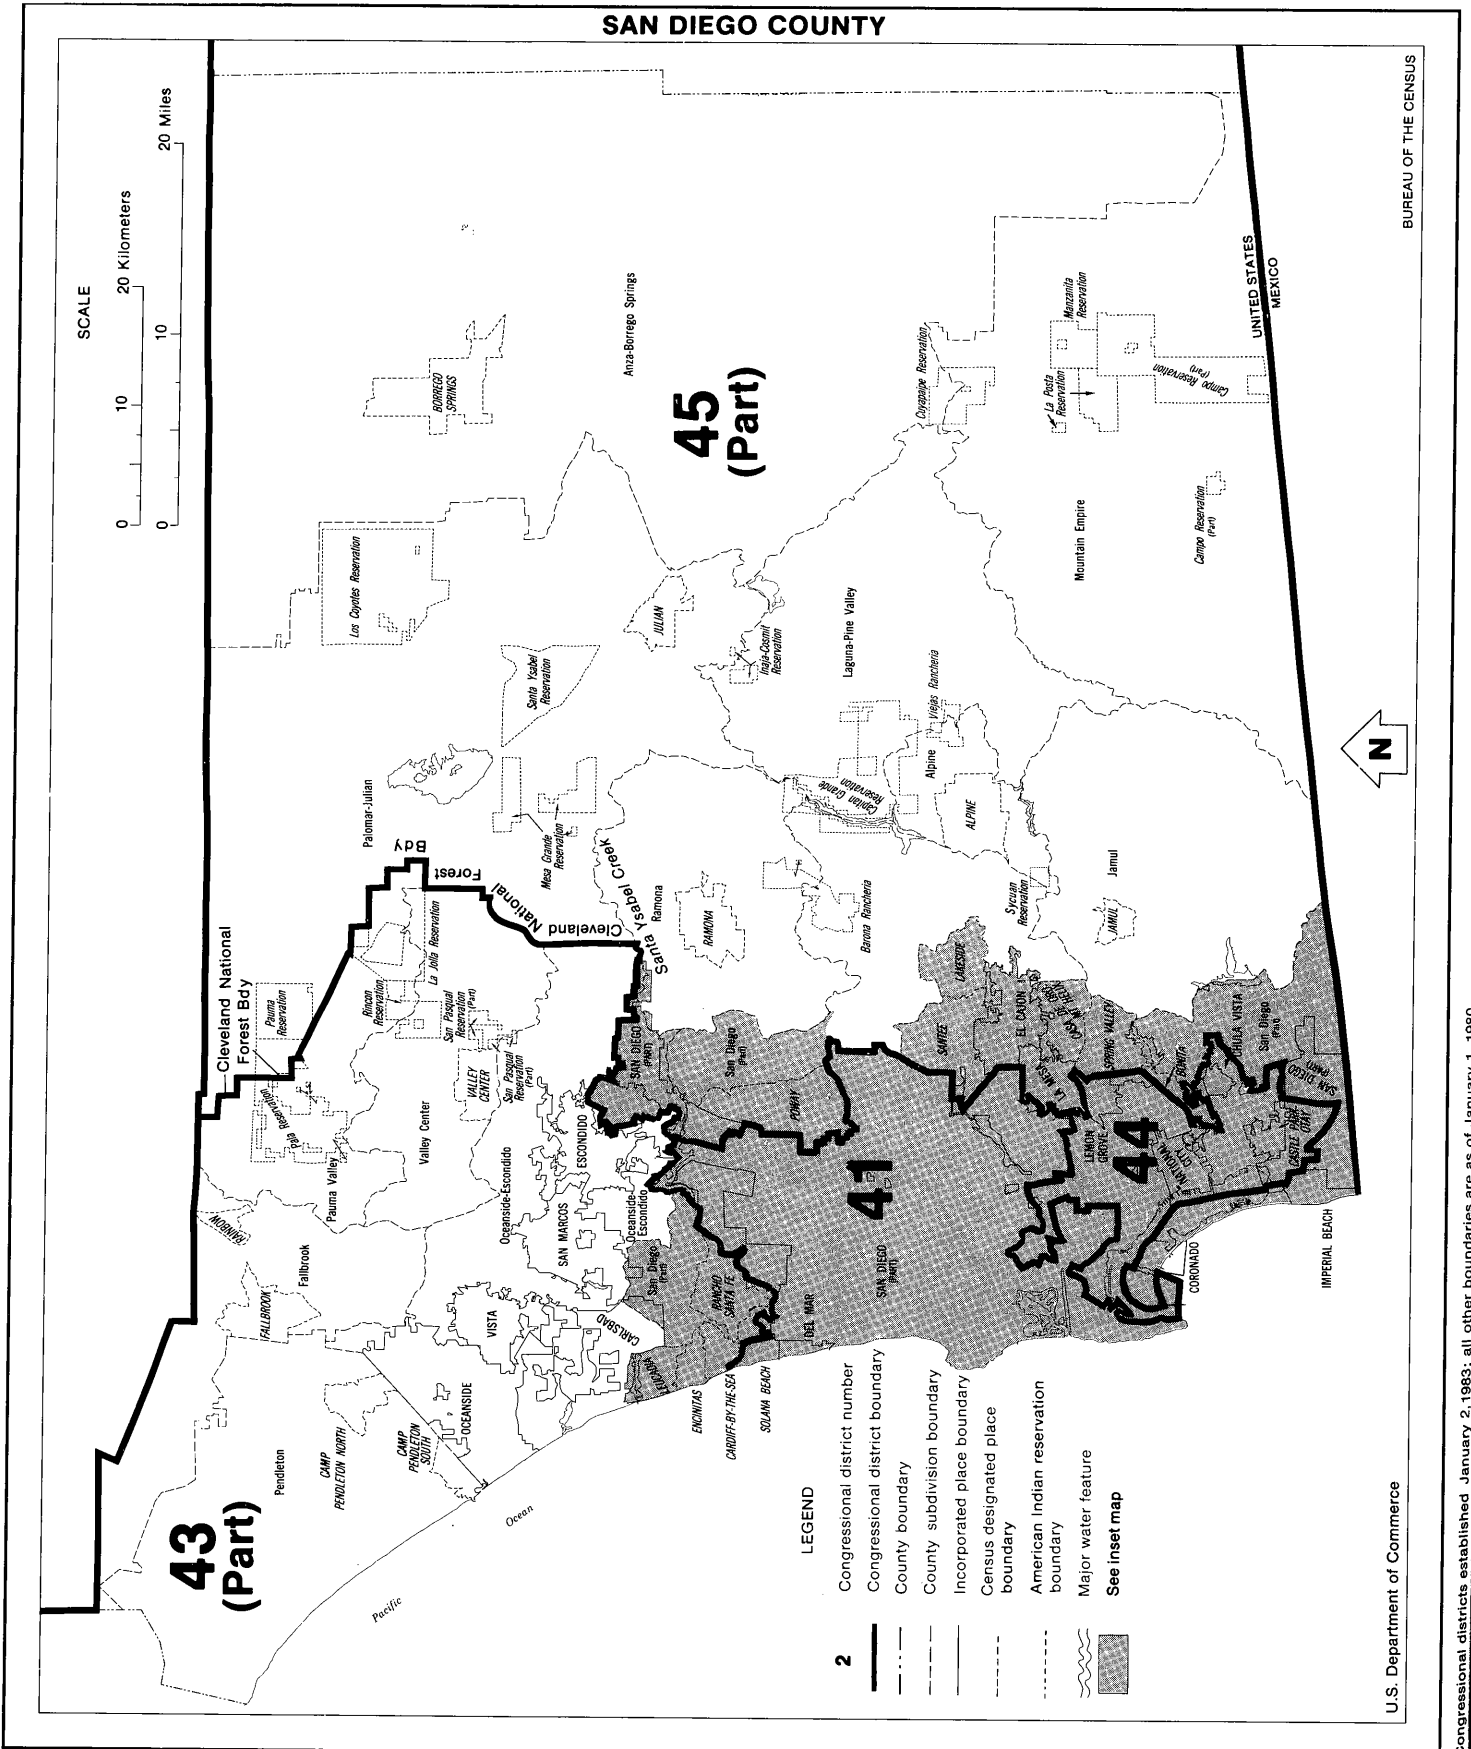

# Congressional Districts, Counties, and Selected Places

## INSET - SAN DIEGO COUNTY

Congressional districts established January 2, 1983; all other boundaries are as of January 1, 1980.