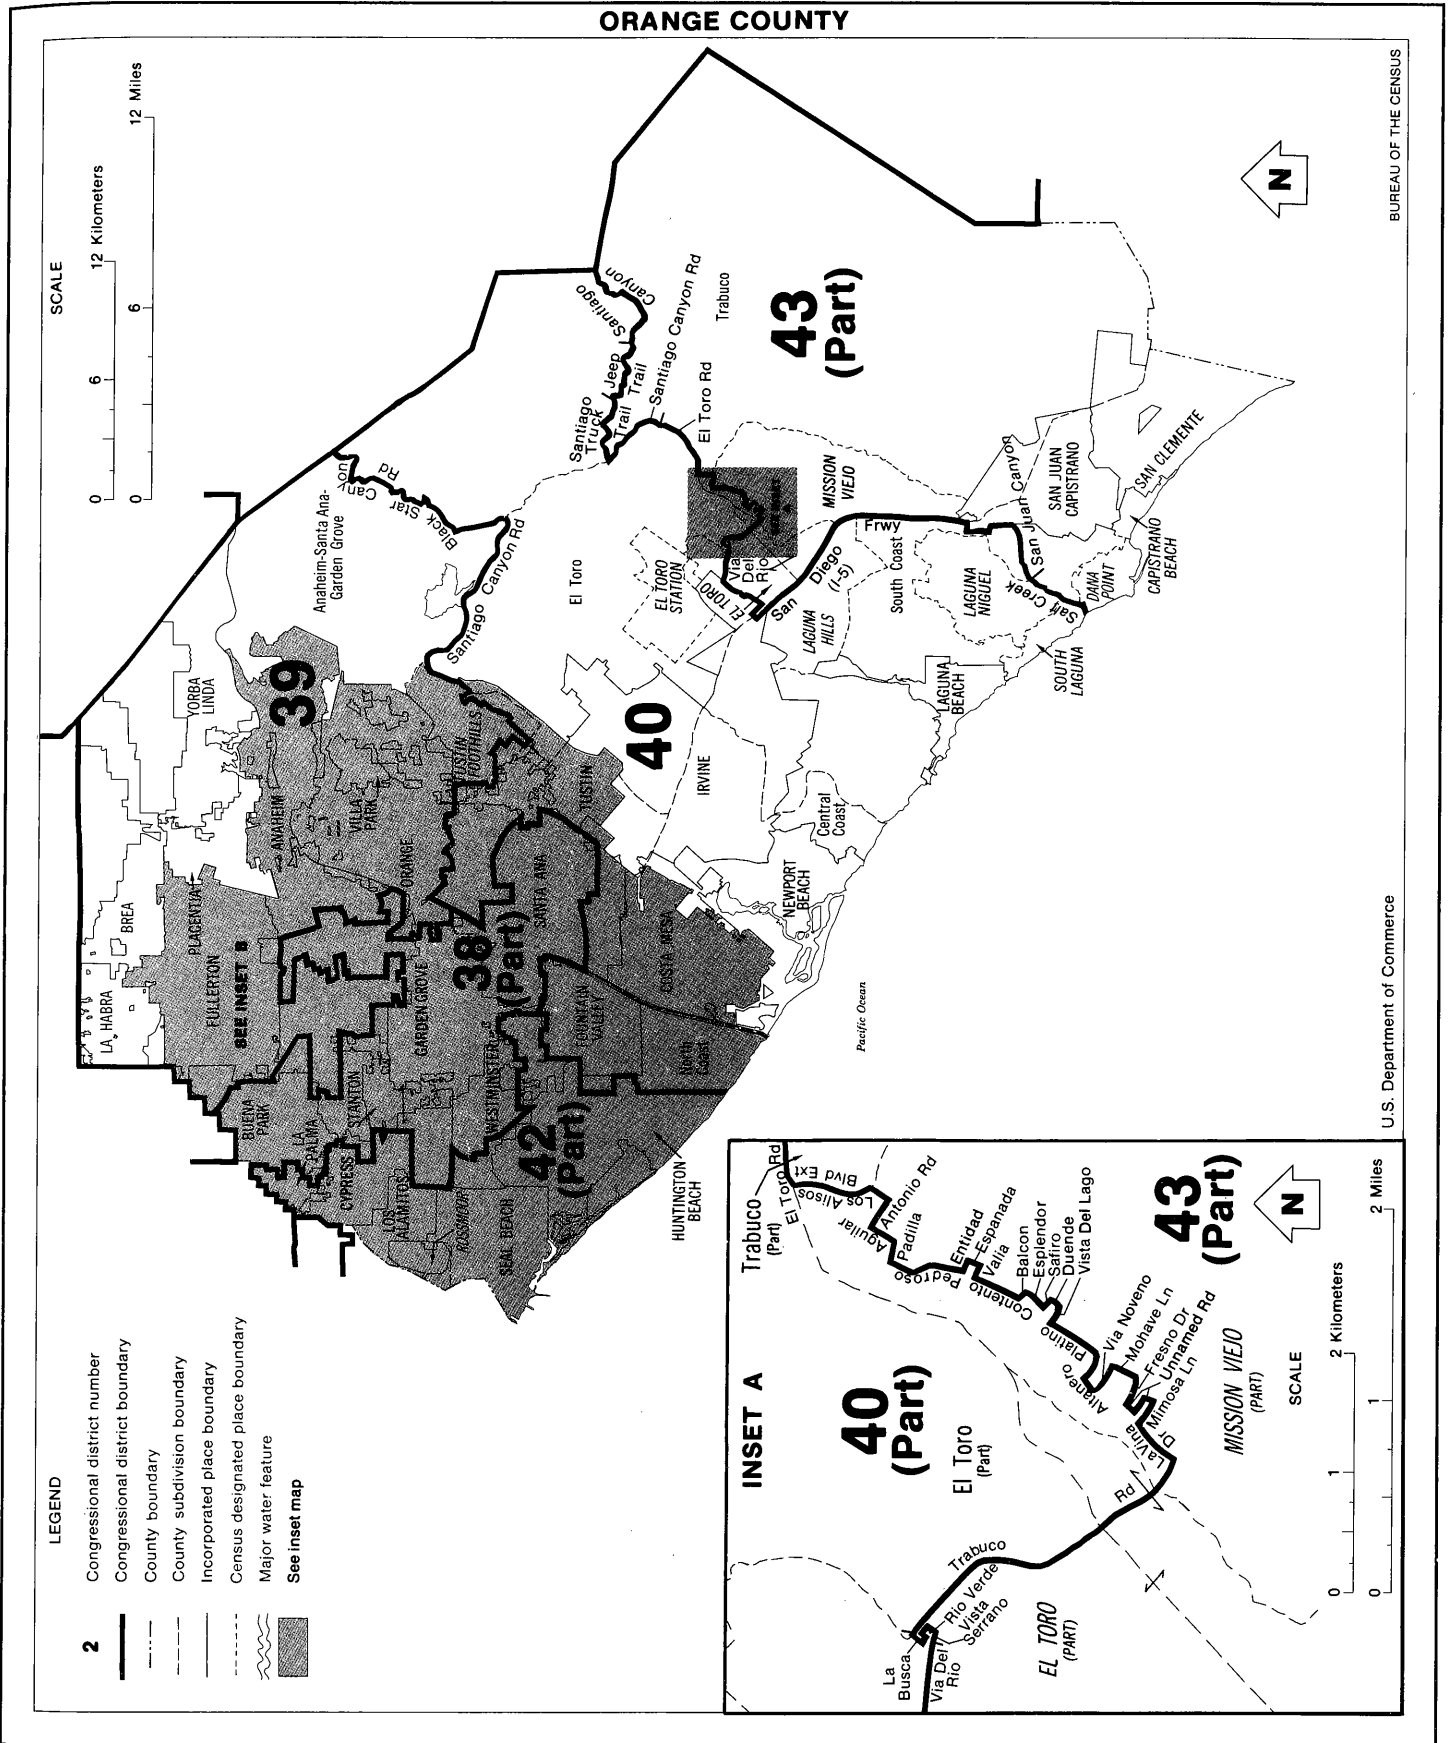

# Congressional Districts, Counties, and Selected Places

Congressional districts established January 2, 1983; all other boundaries are as of January 1, 1980.

# Congressional Districts, Counties, and Selected Places

## INSET B - ORANGE COUNTY

BUREAU OF THE CENSUS

U.S. Department of Commerce

Congressional districts established January 2, 1983; all other boundaries are as of January 1, 1980.