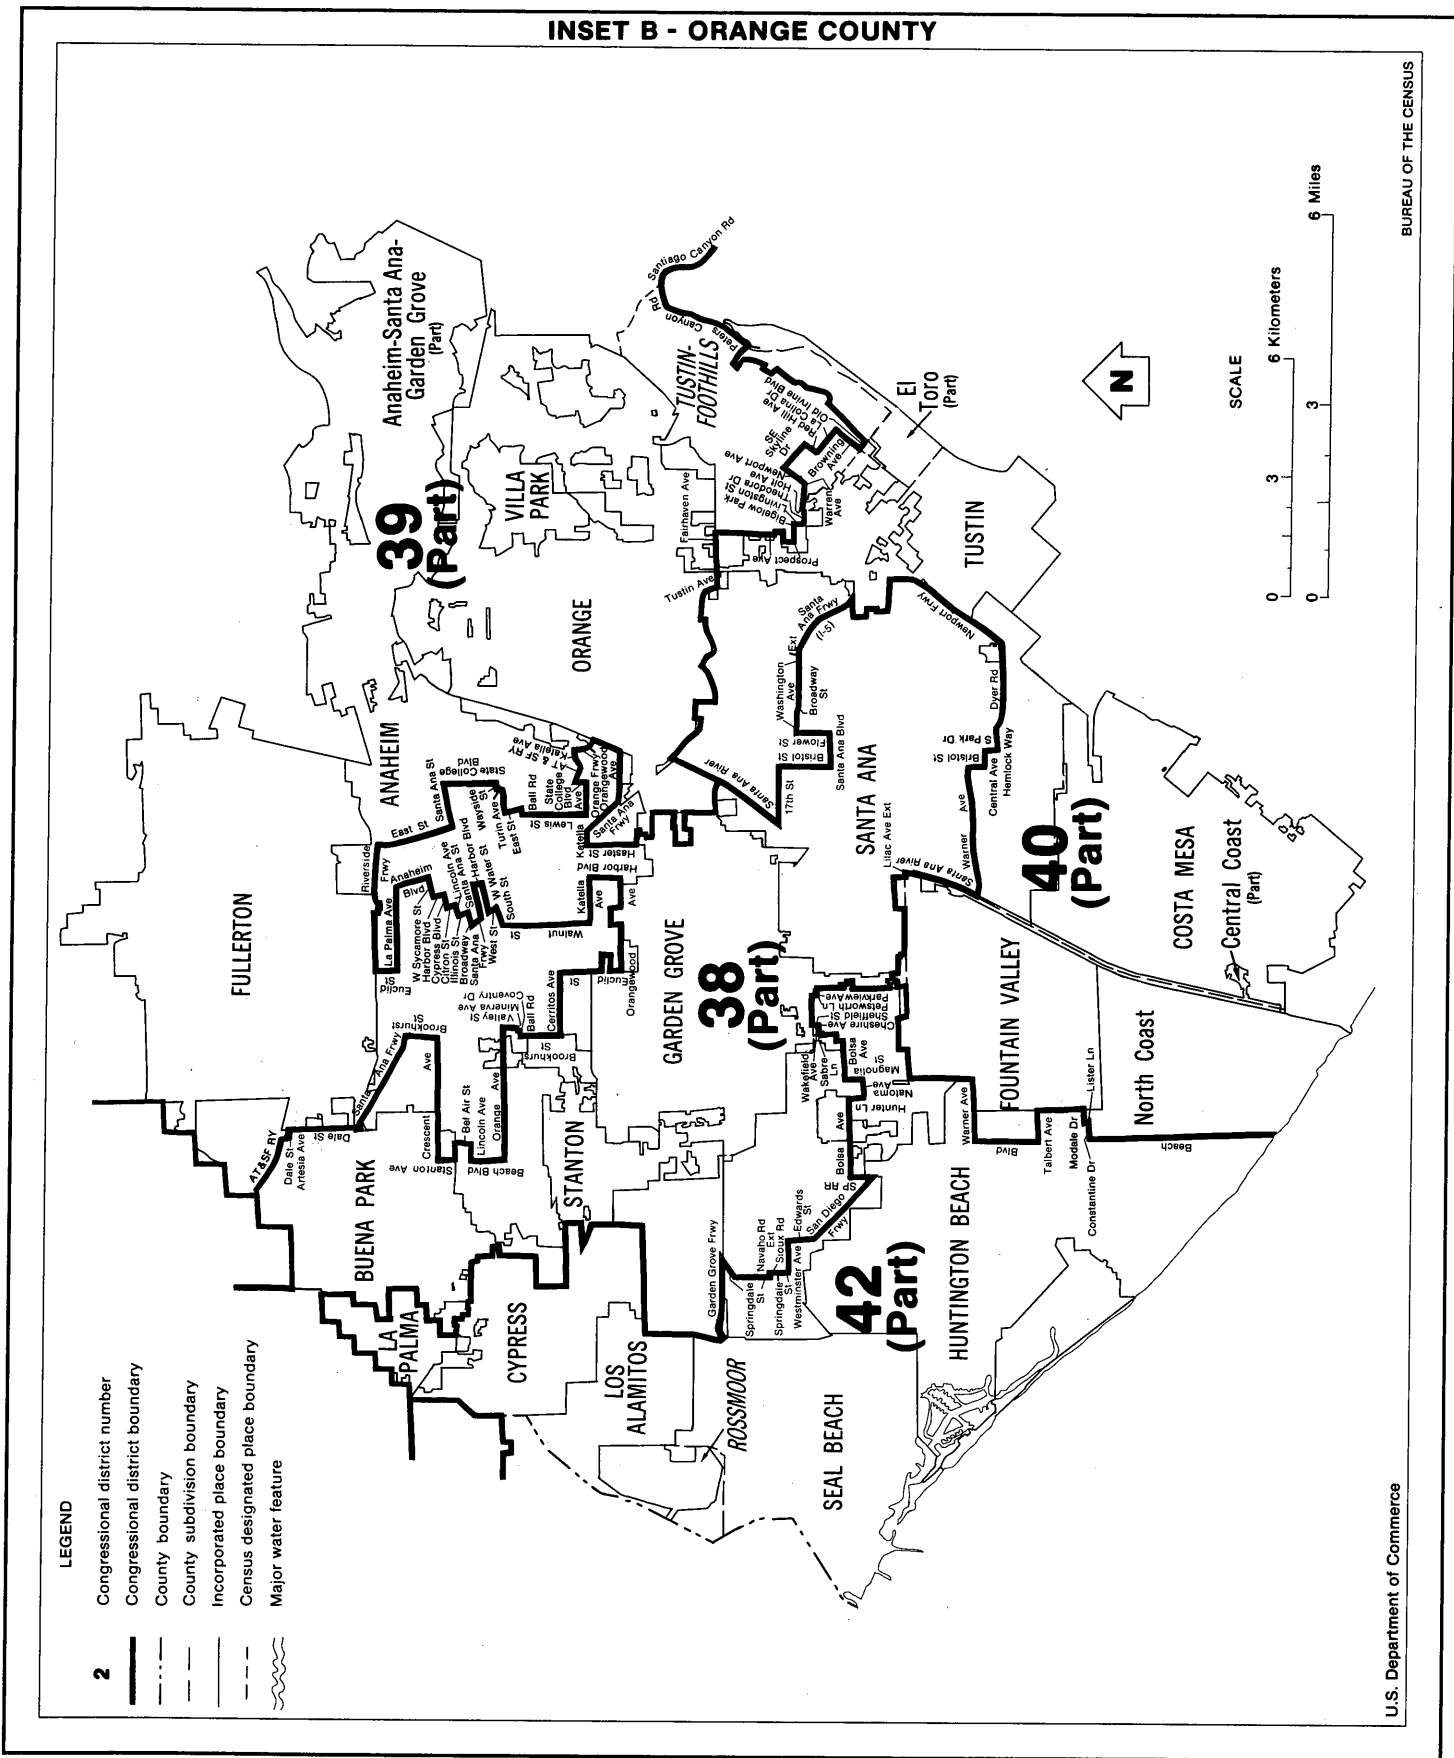

# Congressional Districts, Counties, and Selected Places

Congressional districts established January 2, 1983; all other boundaries are as of January 1, 1980.

# Congressional Districts, Counties, and Selected Places

## INSET B - ORANGE COUNTY

BUREAU OF THE CENSUS

U.S. Department of Commerce

Congressional districts established January 2, 1983; all other boundaries are as of January 1, 1980.