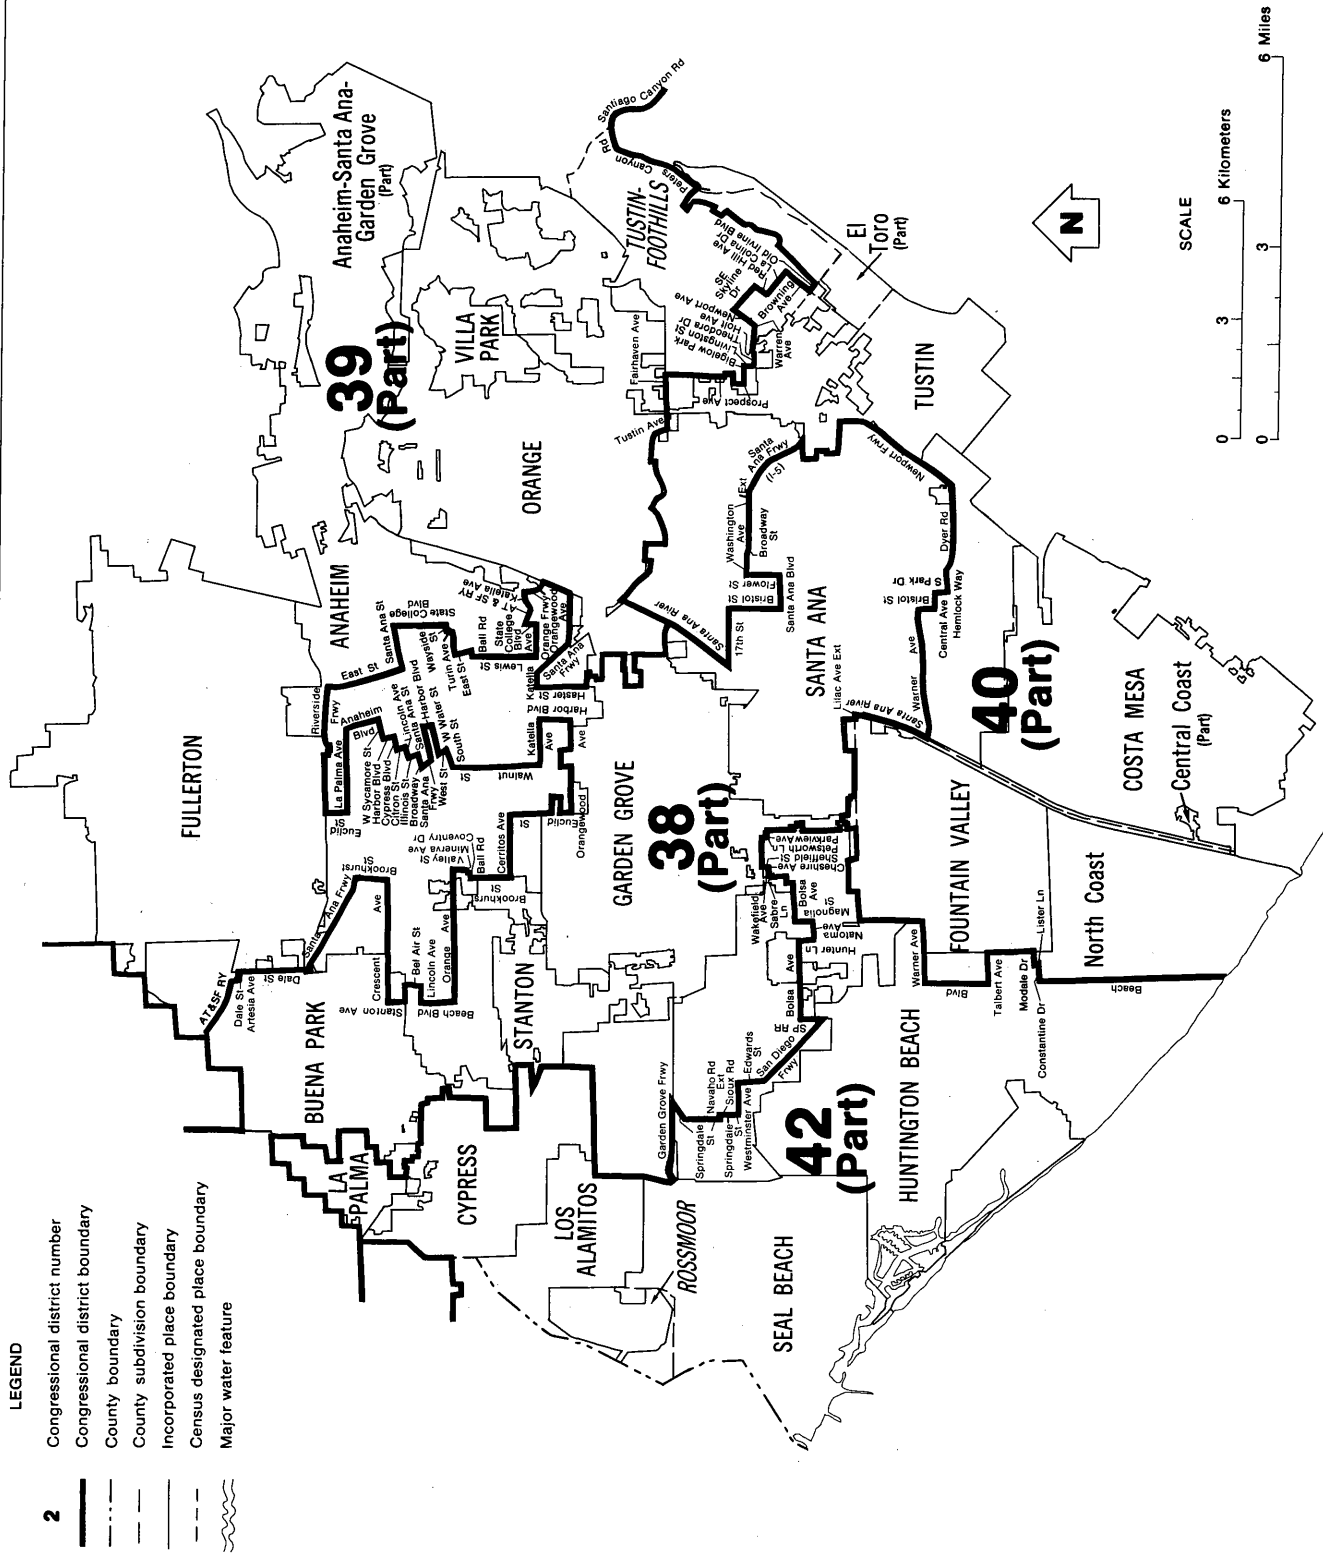

Congressional Districts, Counties, and Selected Places

INSET B - ORANGE COUNTY

LEGEND

- 2** Congressional district number
- Congressional district boundary
- County boundary
- County subdivision boundary
- Incorporated place boundary
- Census designated place boundary
- Major water feature

U.S. Department of Commerce

BUREAU OF THE CENSUS

Congressional districts established January 2, 1983; all other boundaries are as of January 1, 1980.