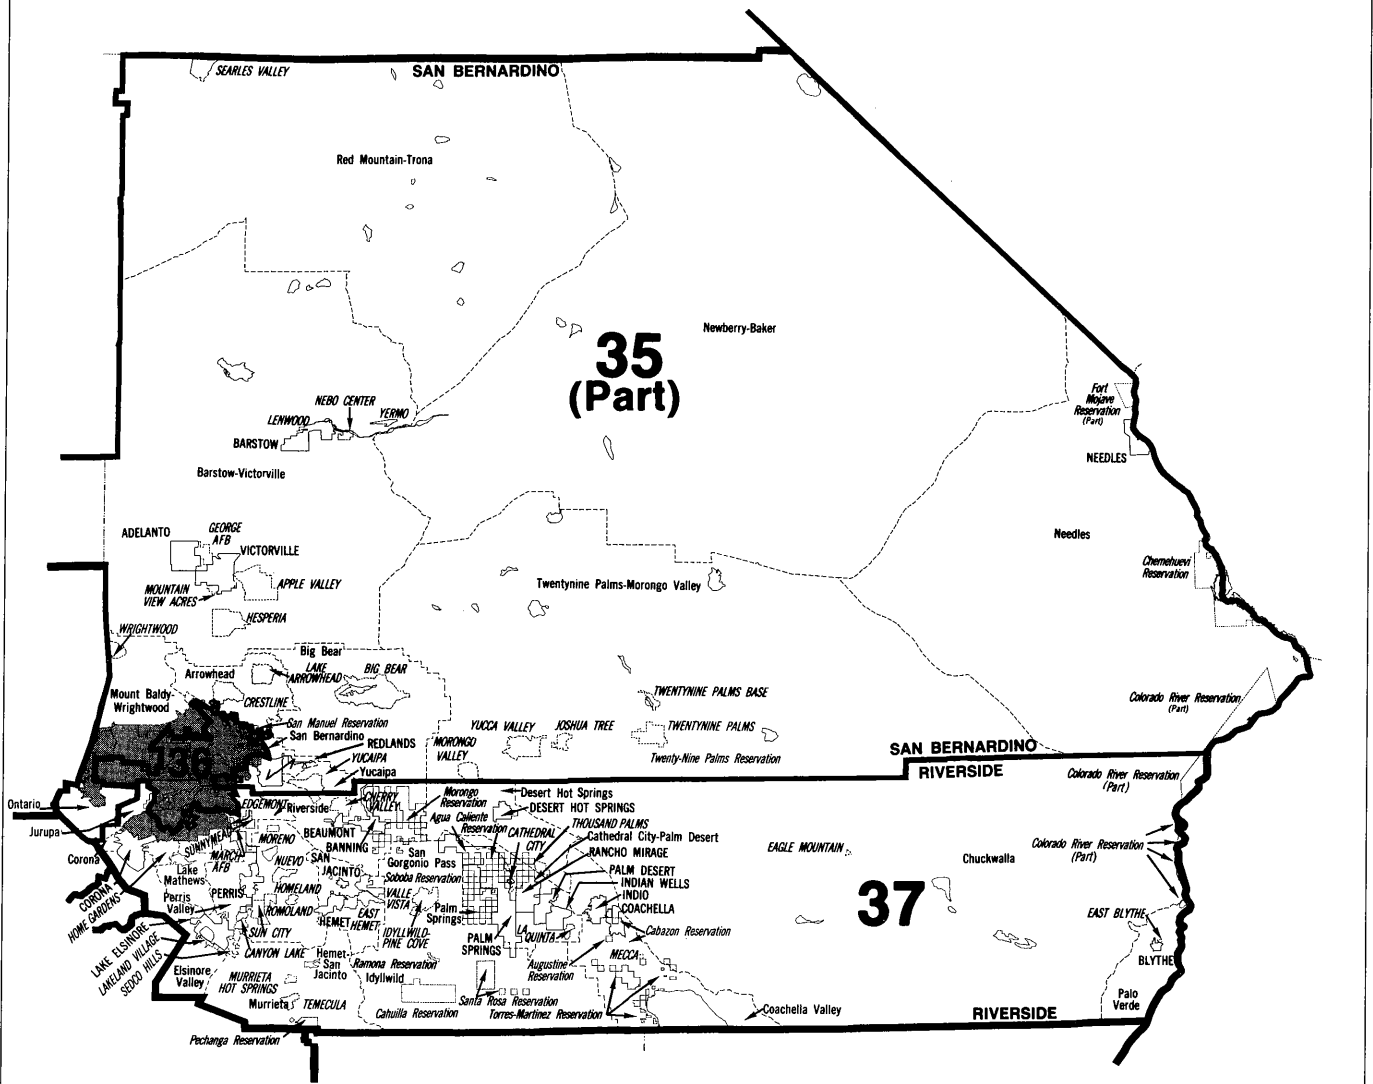

Congressional Districts, Counties, and Selected Places

RIVERSIDE AND SAN BERNARDINO COUNTIES

LEGEND

- 2** Congressional district number
- Congressional district boundary
- - - -** State boundary
- · - · -** County boundary
- - - -** County subdivision boundary
- Incorporated place boundary
- - - -** Census designated place boundary
- · - · -** American Indian reservation boundary
- ~~~~~** Major water feature
- See inset map

SCALE

U.S. Department of Commerce

BUREAU OF THE CENSUS

Congressional districts established January 2, 1983; all other boundaries are as of January 1, 1980.

Congressional districts established January 2, 1983; all other boundaries are as of January 1, 1980.

Congressional Districts, Counties, and Selected Places

INSET - RIVERSIDE AND SAN BERNARDINO COUNTIES