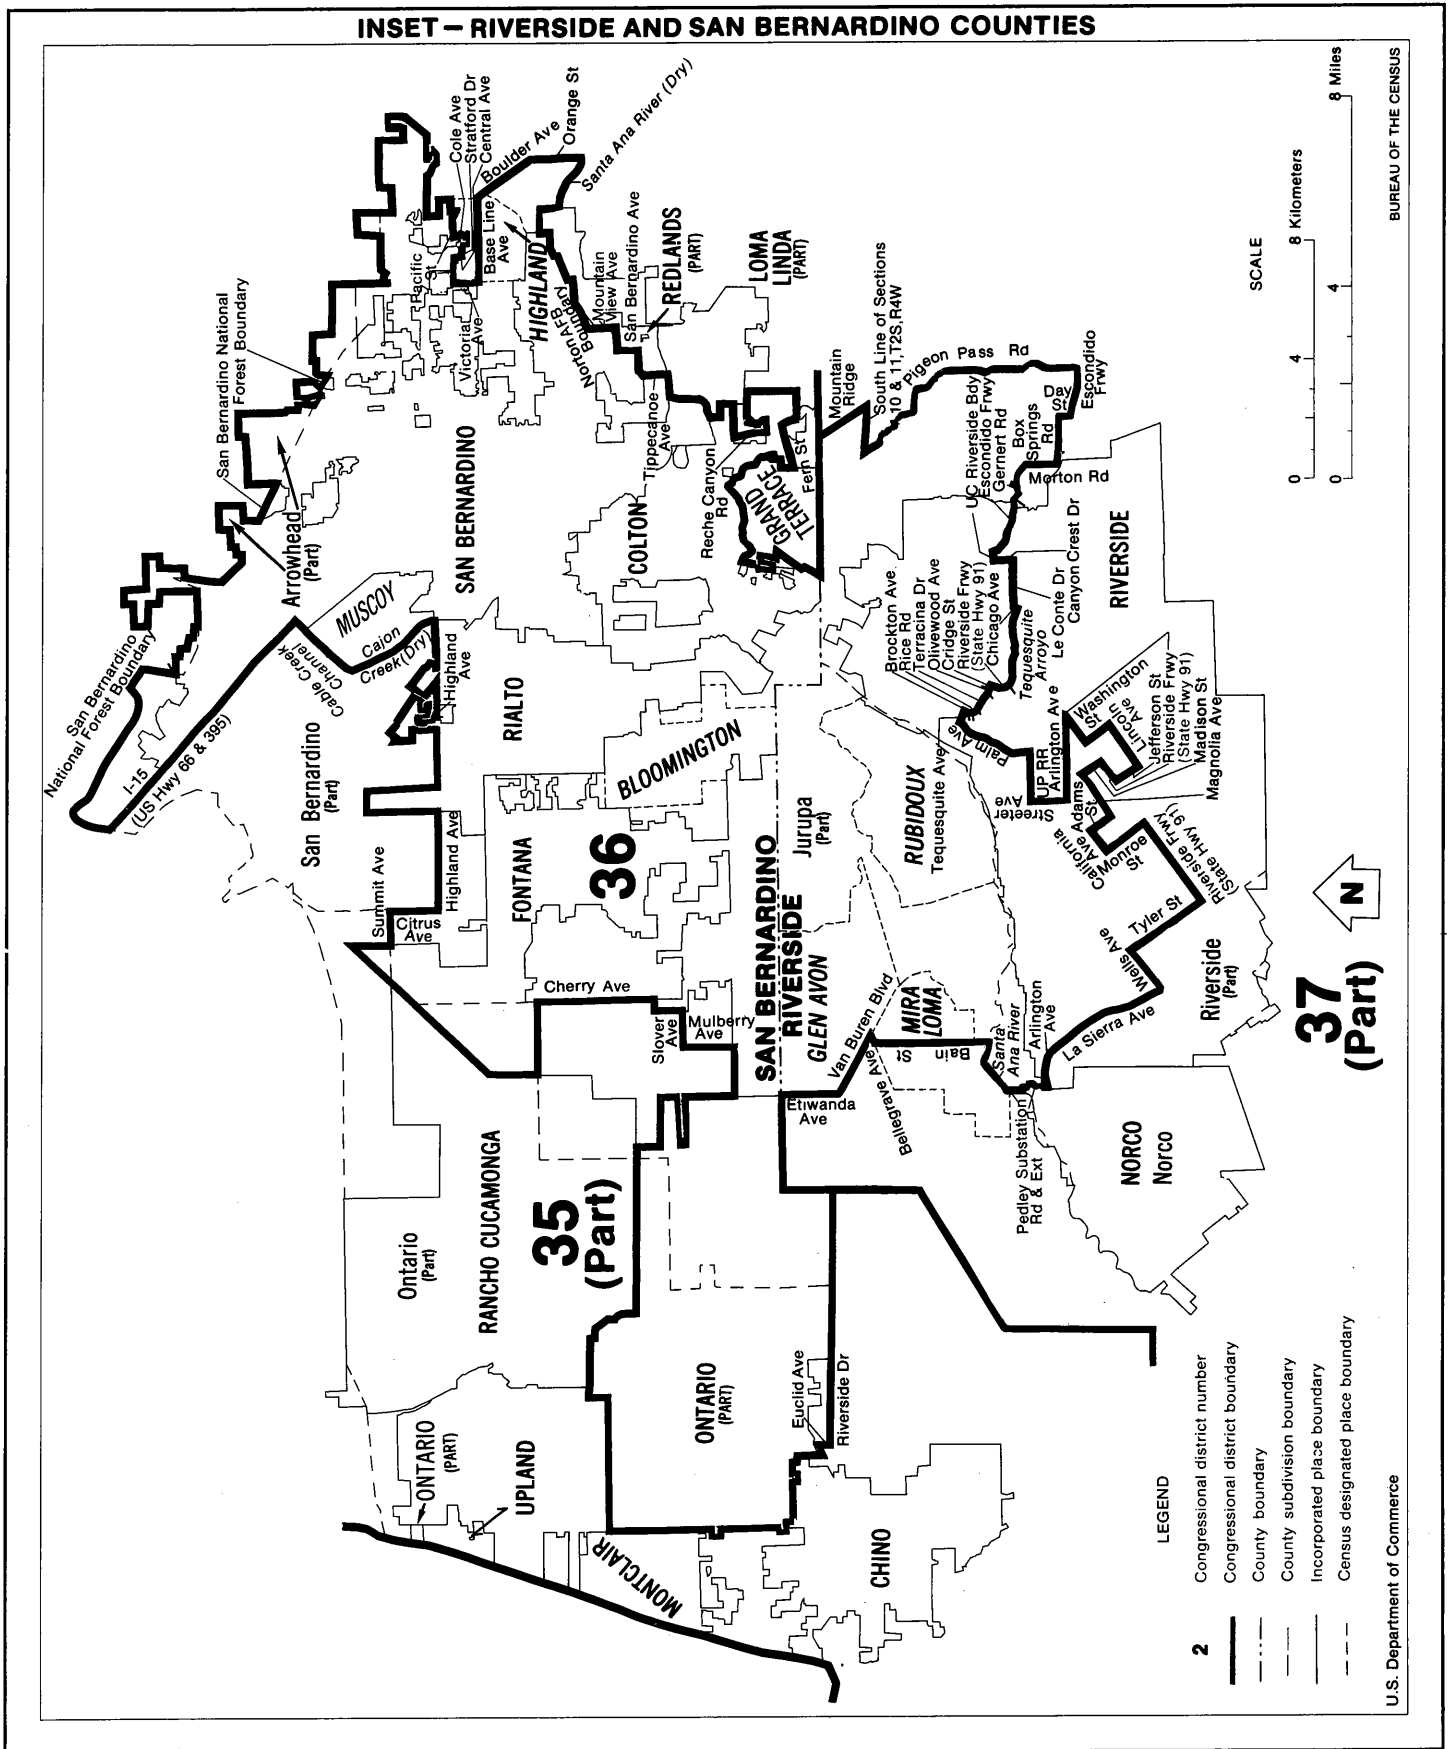

# Congressional Districts, Counties, and Selected Places

## INSET - RIVERSIDE AND SAN BERNARDINO COUNTIES

Congressional districts established January 2, 1983; all other boundaries are as of January 1, 1980