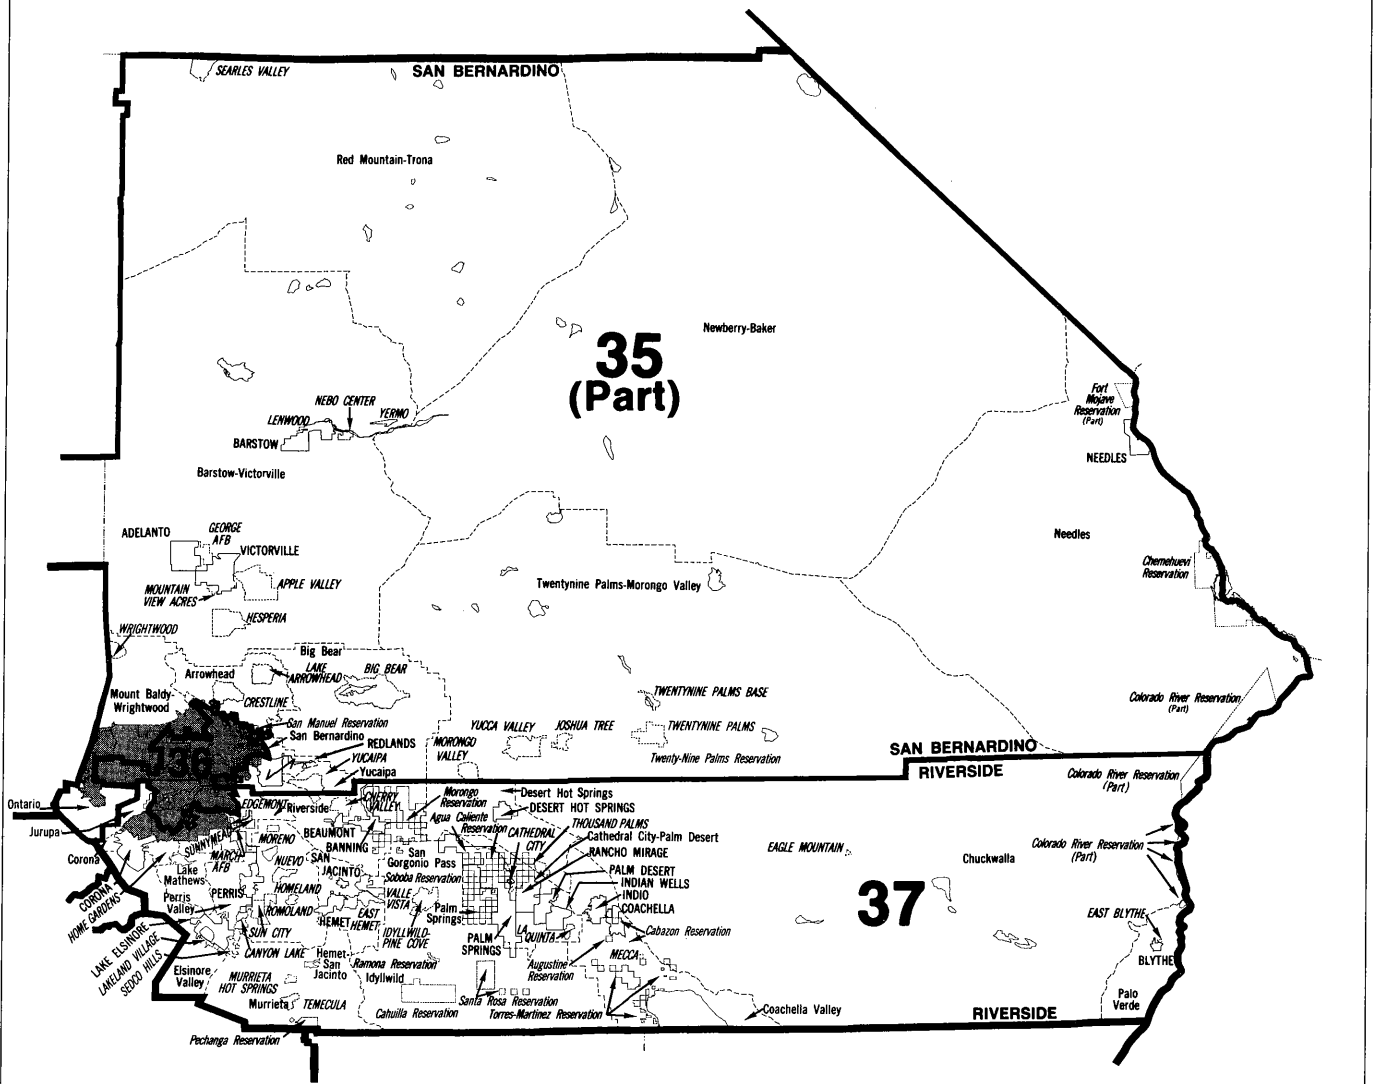

Congressional Districts, Counties, and Selected Places

RIVERSIDE AND SAN BERNARDINO COUNTIES

LEGEND

- 2** Congressional district number
- Congressional district boundary
- - - -** State boundary
- · - ·** County boundary
- - - -** County subdivision boundary
- Incorporated place boundary
- - - -** Census designated place boundary
- · - ·** American Indian reservation boundary
- ~~~~~** Major water feature
- See inset map

SCALE

U.S. Department of Commerce

BUREAU OF THE CENSUS

Congressional districts established January 2, 1983; all other boundaries are as of January 1, 1980.

Congressional districts established January 2, 1983; all other boundaries are as of January 1, 1980.

Congressional Districts, Counties, and Selected Places

INSET - RIVERSIDE AND SAN BERNARDINO COUNTIES

Congressional districts established January 2, 1983; all other boundaries are as of January 1, 1980