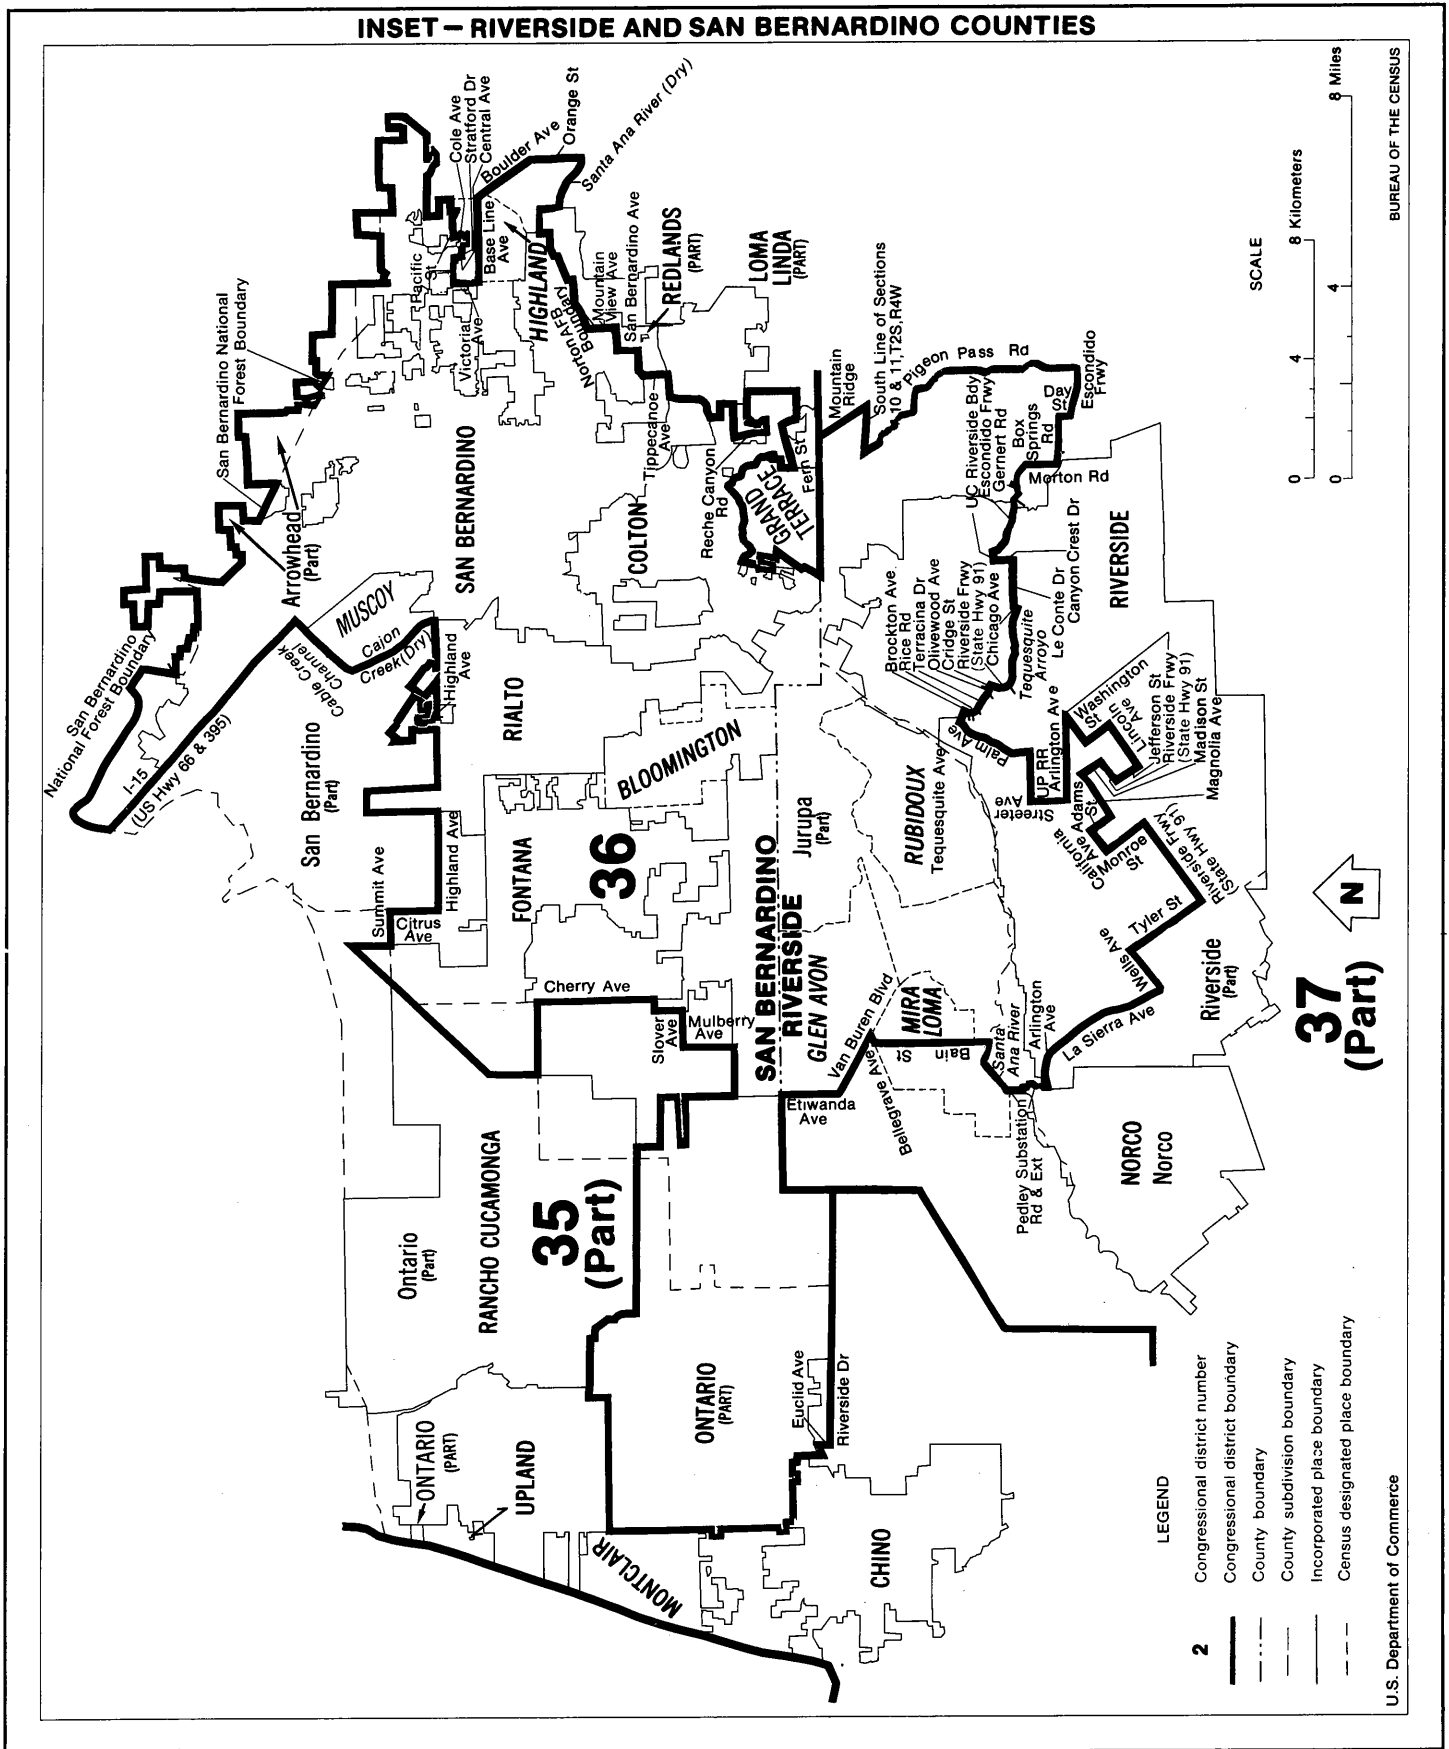

Congressional Districts, Counties, and Selected Places

RIVERSIDE AND SAN BERNARDINO COUNTIES

LEGEND

- 2** Congressional district number
- Congressional district boundary
- - - -** State boundary
- · - ·** County boundary
- - - -** County subdivision boundary
- Incorporated place boundary
- - - -** Census designated place boundary
- · - ·** American Indian reservation boundary
- ~~~~~** Major water feature
- See inset map

SCALE

U.S. Department of Commerce

BUREAU OF THE CENSUS

Congressional districts established January 2, 1983; all other boundaries are as of January 1, 1980.

Congressional districts established January 2, 1983; all other boundaries are as of January 1, 1980.

Congressional Districts, Counties, and Selected Places

INSET - RIVERSIDE AND SAN BERNARDINO COUNTIES

Congressional districts established January 2, 1983; all other boundaries are as of January 1, 1980