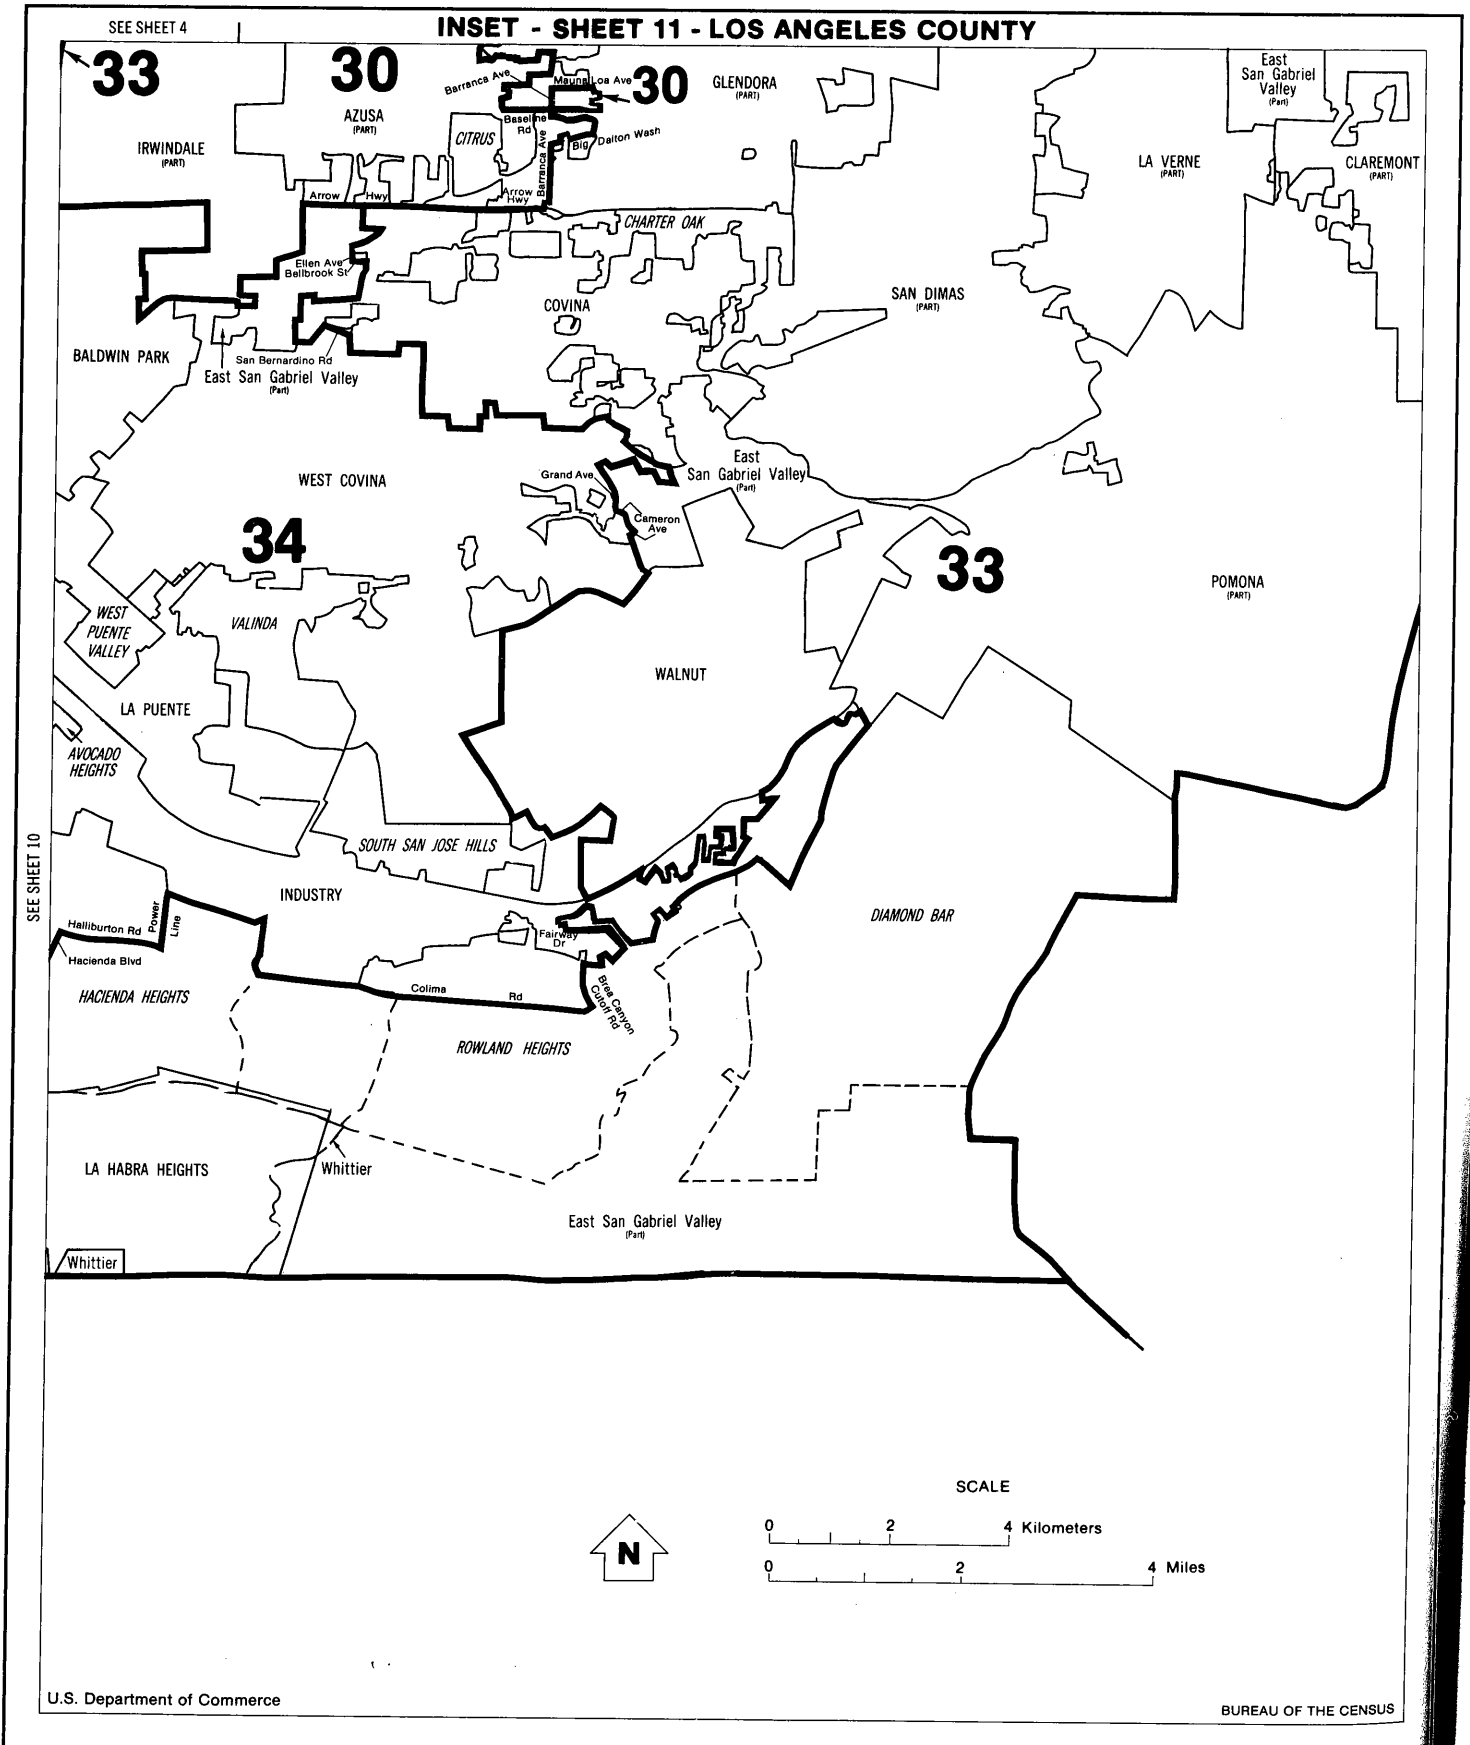

Congressional Districts, Counties, and Selected Places

LOS ANGELES COUNTY

Congressional districts established January 2, 1983; all other boundaries are as of January 1, 1980.

Congressional Districts, Counties, and Selected Places

Congressional districts established January 2, 1983; all other boundaries are as of January 1, 1980.

Congressional Districts, Counties, and Selected Places

Congressional districts established January 2, 1983; all other boundaries are as of January 1, 1980.

Congressional Districts, Counties, and Selected Places

Congressional districts established January 2, 1983; all other boundaries are as of January 1, 1980.

Congressional Districts, Counties, and Selected Places

Congressional districts established January 2, 1983; all other boundaries are as of January 1, 1980.

*All shipboard population in Los Angeles county are assigned to congressional district 27.