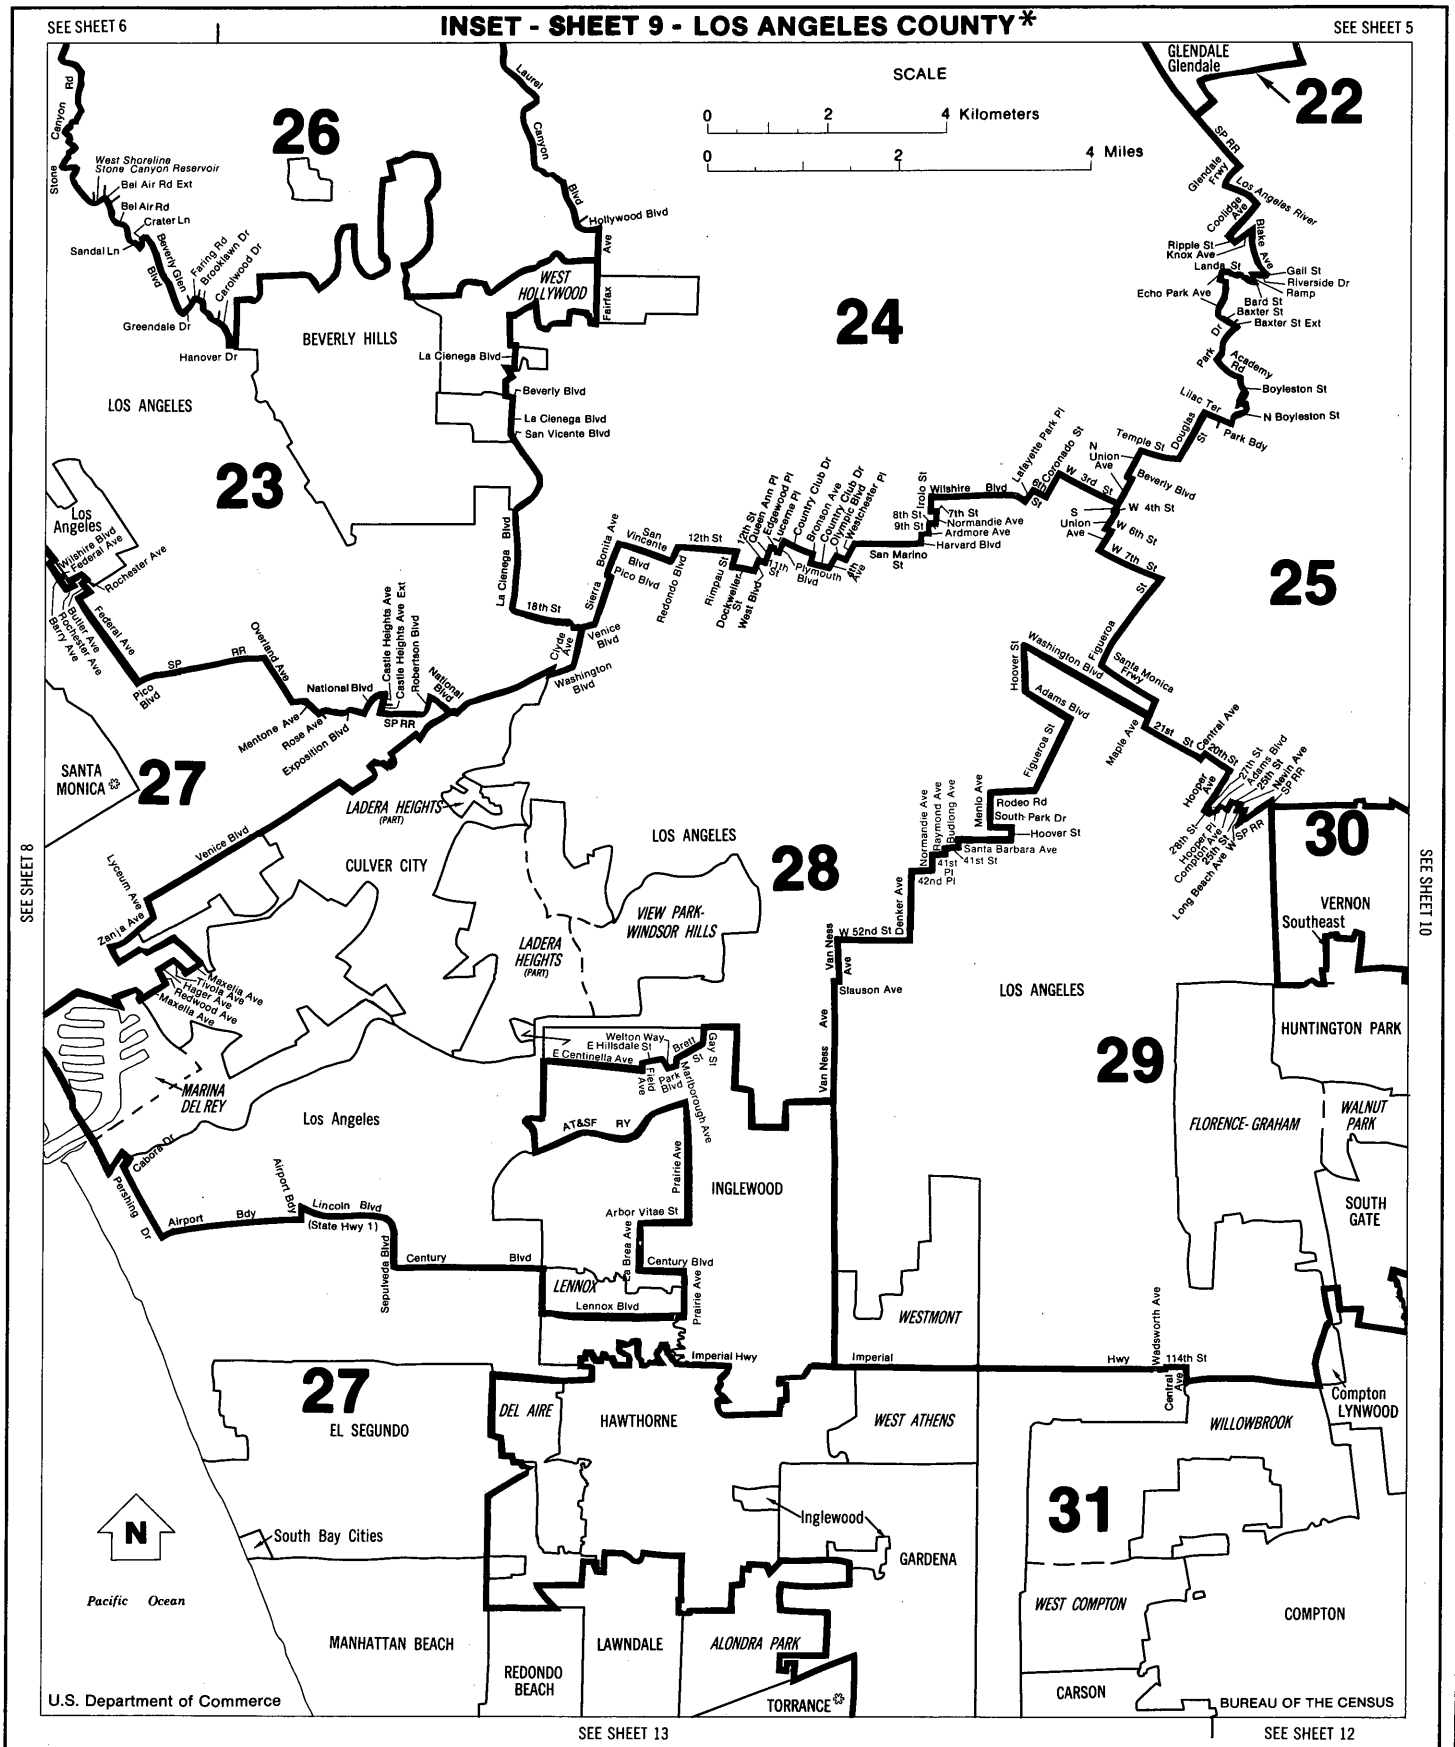

INSET - SHEET 8 - LOS ANGELES COUNTY*

SEE SHEET 6

26

21
(Part)

23

27

28

Calabasas
(Part)

LOS ANGELES
Los Angeles

SANTA MONICA

Pacific Ocean

MARINA
DEL REY

SEE SHEET 7

SEE SHEET 9

SCALE

0 2 4 Kilometers

0 2 4 Miles

U.S. Department of Commerce

BUREAU OF THE CENSUS

SEE SHEET 13

Congressional districts established January 2, 1983; all other boundaries are as of January 1, 1980.

*All shipboard population in Los Angeles county are assigned to congressional district 27.

Congressional Districts, Counties, and Selected Places

Congressional districts established January 2, 1983; all other boundaries are as of January 1, 1980.

*All shipboard population in Los Angeles county are assigned to congressional district 27.