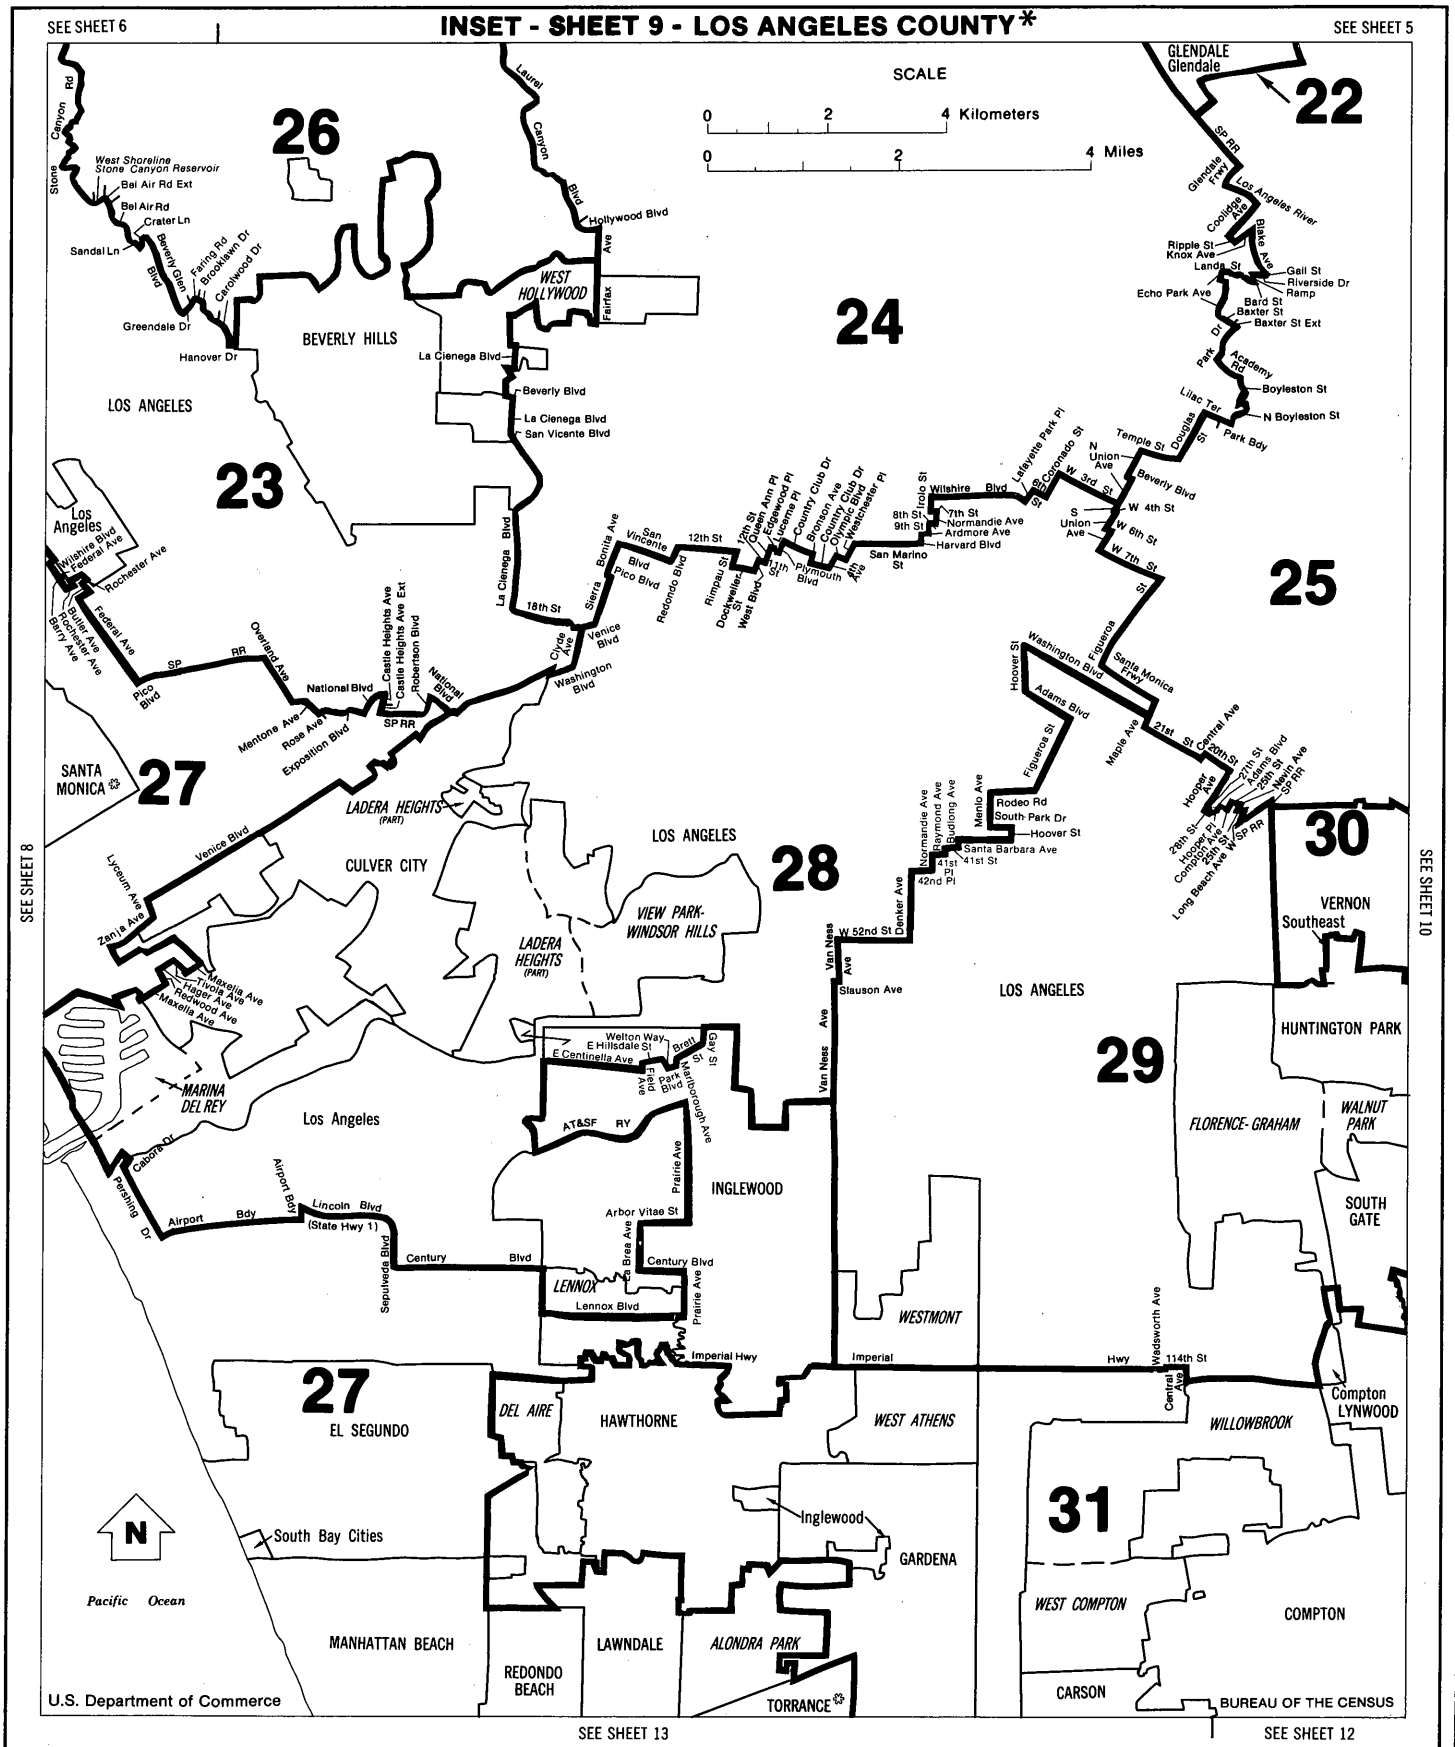

Congressional Districts, Counties, and Selected Places

INSET - SHEET 8 - LOS ANGELES COUNTY*

SEE SHEET 6

21
(Part)

23

26

Calabasas
(Part)

LOS ANGELES
Los Angeles

27

SANTA MONICA

28

Pacific Ocean

MARINA
DEL REY

SEE SHEET 7

SEE SHEET 9

SCALE

0 2 4 Kilometers

0 2 4 Miles

U.S. Department of Commerce

BUREAU OF THE CENSUS

SEE SHEET 13

Congressional districts established January 2, 1983; all other boundaries are as of January 1, 1980.

*All shipboard population in Los Angeles county are assigned to congressional district 27.

Congressional Districts, Counties, and Selected Places

Congressional districts established January 2, 1983; all other boundaries are as of January 1, 1980.

*All shipboard population in Los Angeles county are assigned to congressional district 27.