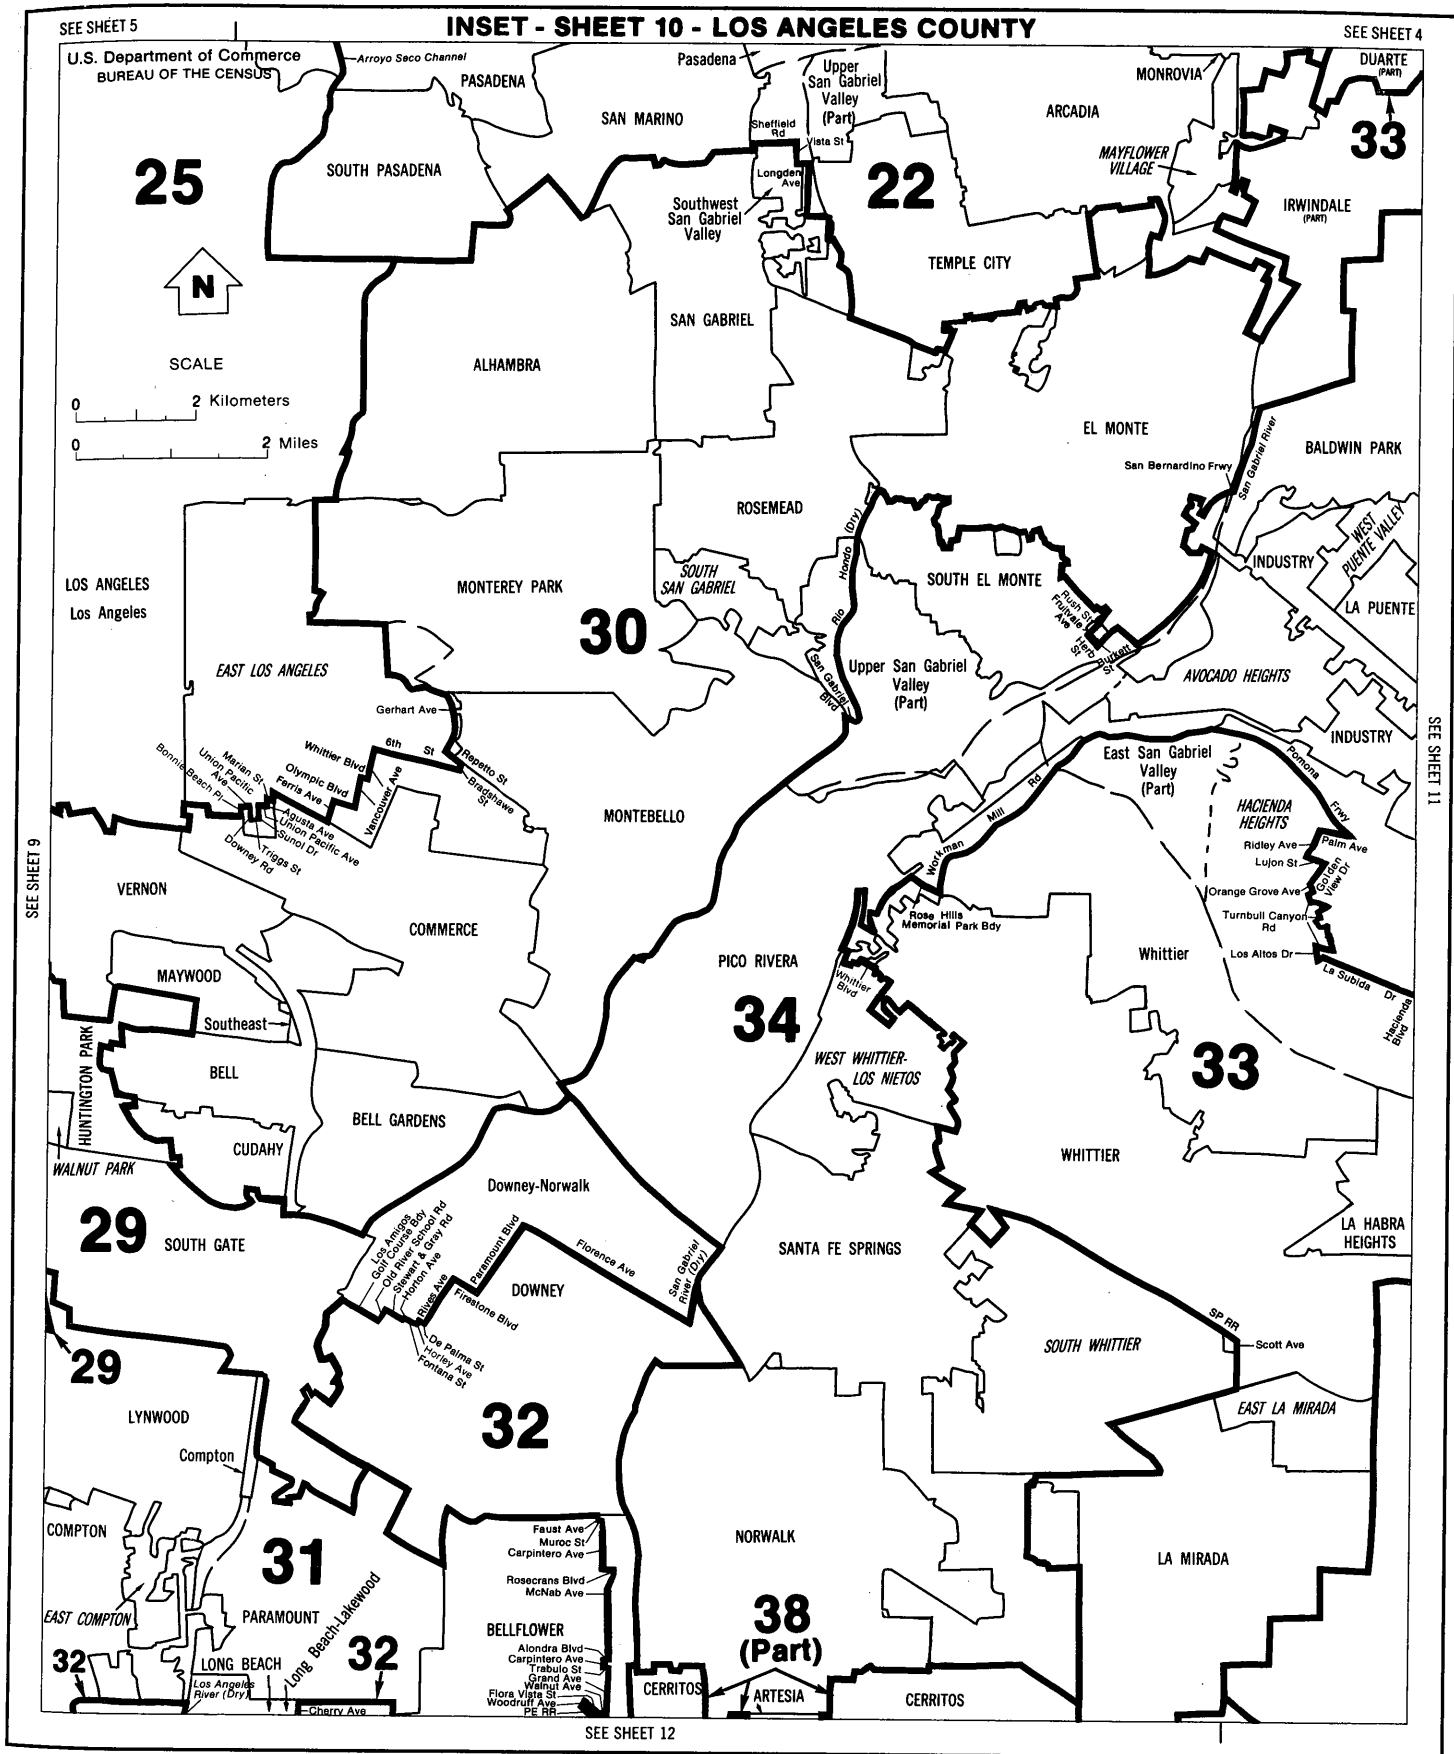

Congressional Districts, Counties, and Selected Places

LOS ANGELES COUNTY

Congressional districts established January 2, 1983; all other boundaries are as of January 1, 1980.

Congressional Districts, Counties, and Selected Places

Congressional districts established January 2, 1983; all other boundaries are as of January 1, 1980.

Congressional Districts, Counties, and Selected Places

Congressional districts established January 2, 1983; all other boundaries are as of January 1, 1980.

Congressional Districts, Counties, and Selected Places

Congressional districts established January 2, 1983; all other boundaries are as of January 1, 1980.

*All shipboard population in Los Angeles county are assigned to congressional district 27.

Congressional Districts, Counties, and Selected Places

Congressional districts established January 2, 1983; all other boundaries are as of January 1, 1980.