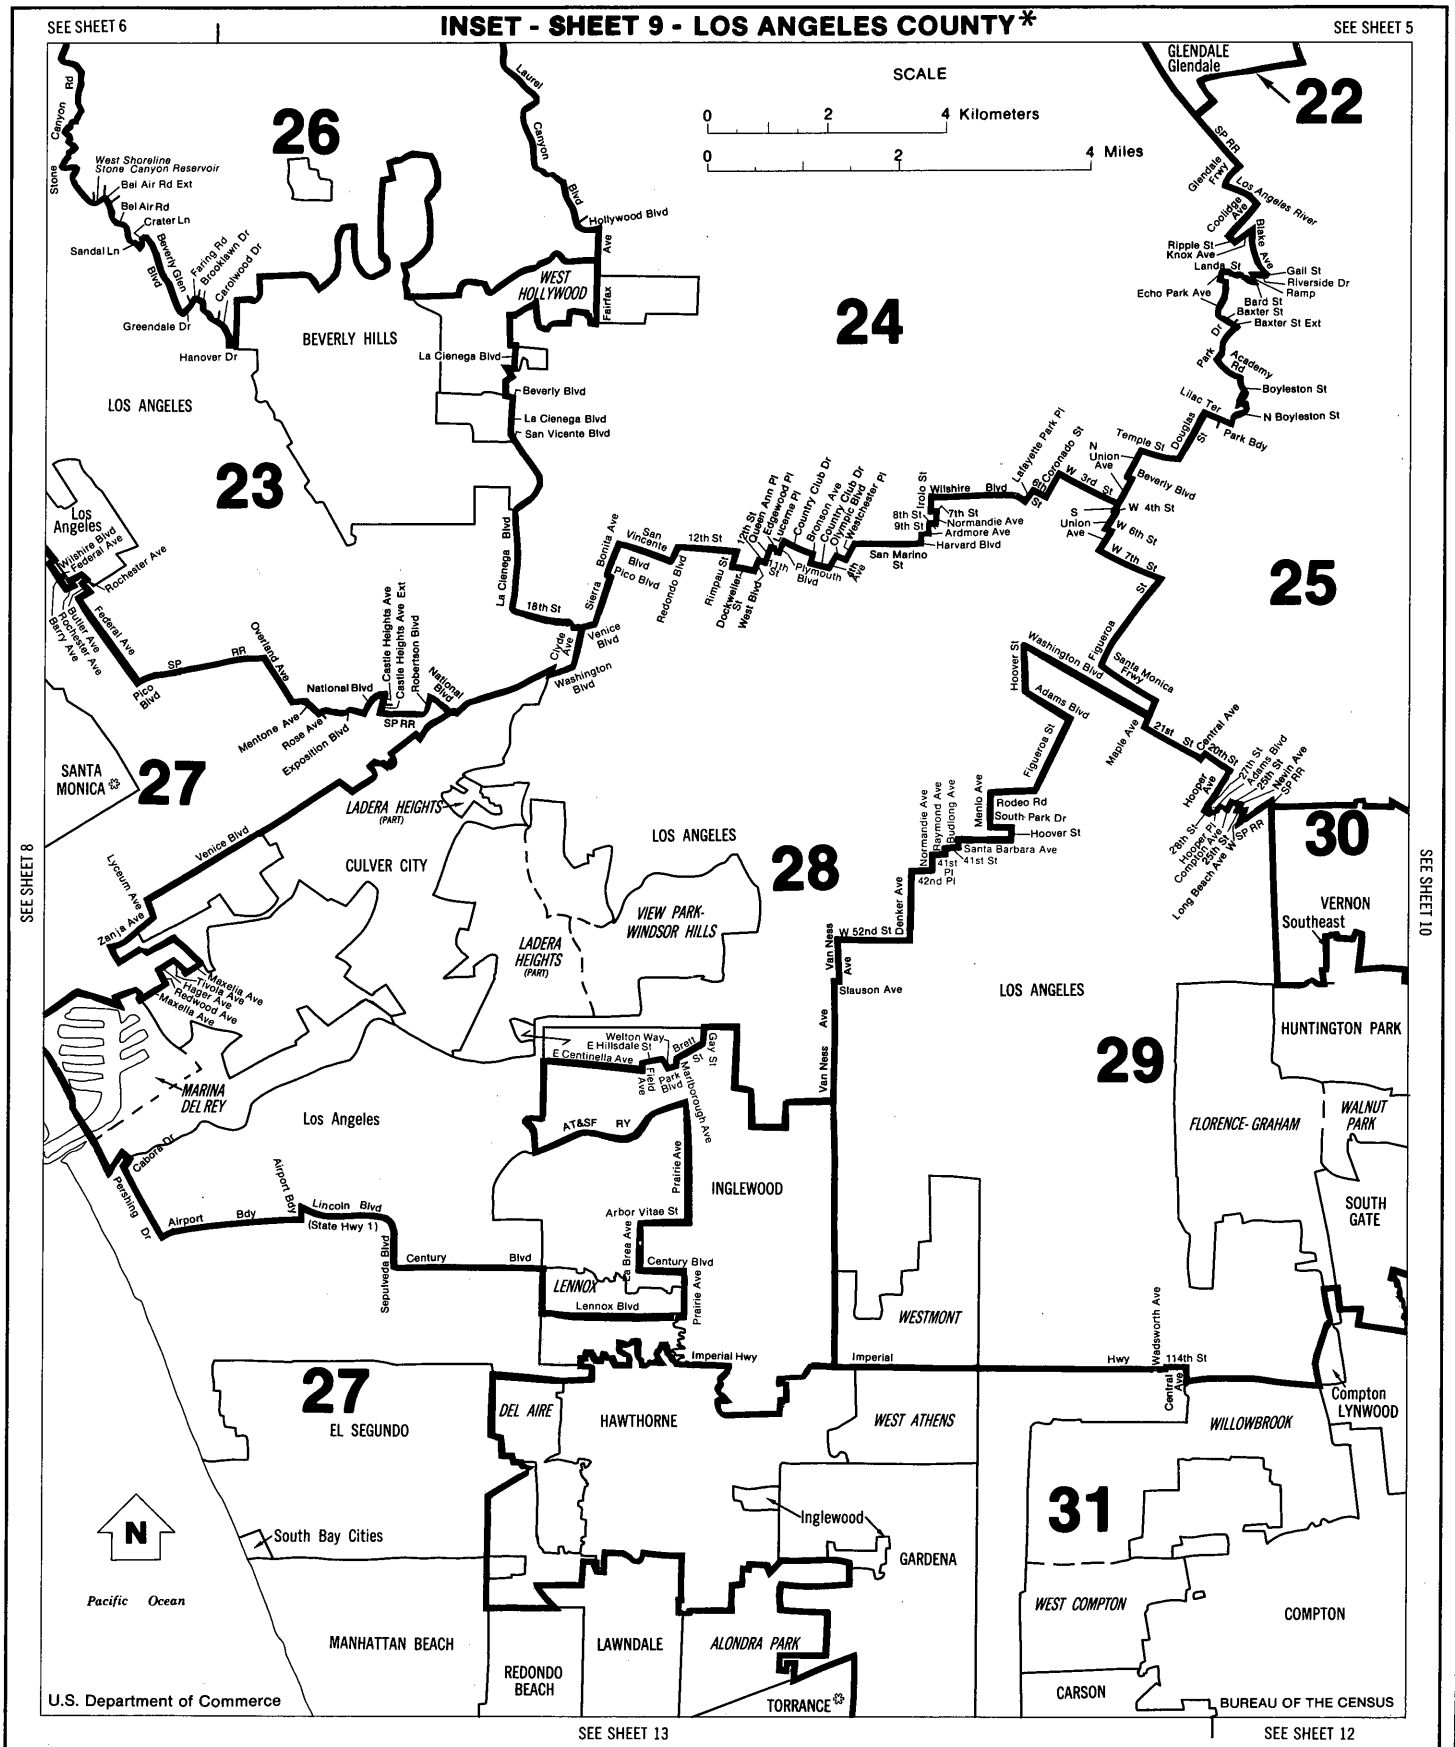

Congressional Districts, Counties, and Selected Places

LOS ANGELES COUNTY

Congressional districts established January 2, 1983; all other boundaries are as of January 1, 1980.

Congressional Districts, Counties, and Selected Places

Congressional districts established January 2, 1983; all other boundaries are as of January 1, 1980.

Congressional Districts, Counties, and Selected Places

Congressional districts established January 2, 1983; all other boundaries are as of January 1, 1980.

Congressional Districts, Counties, and Selected Places

Congressional districts established January 2, 1983; all other boundaries are as of January 1, 1980.

*All shipboard population in Los Angeles county are assigned to congressional district 27.

Congressional Districts, Counties, and Selected Places

Congressional districts established January 2, 1983; all other boundaries are as of January 1, 1980.