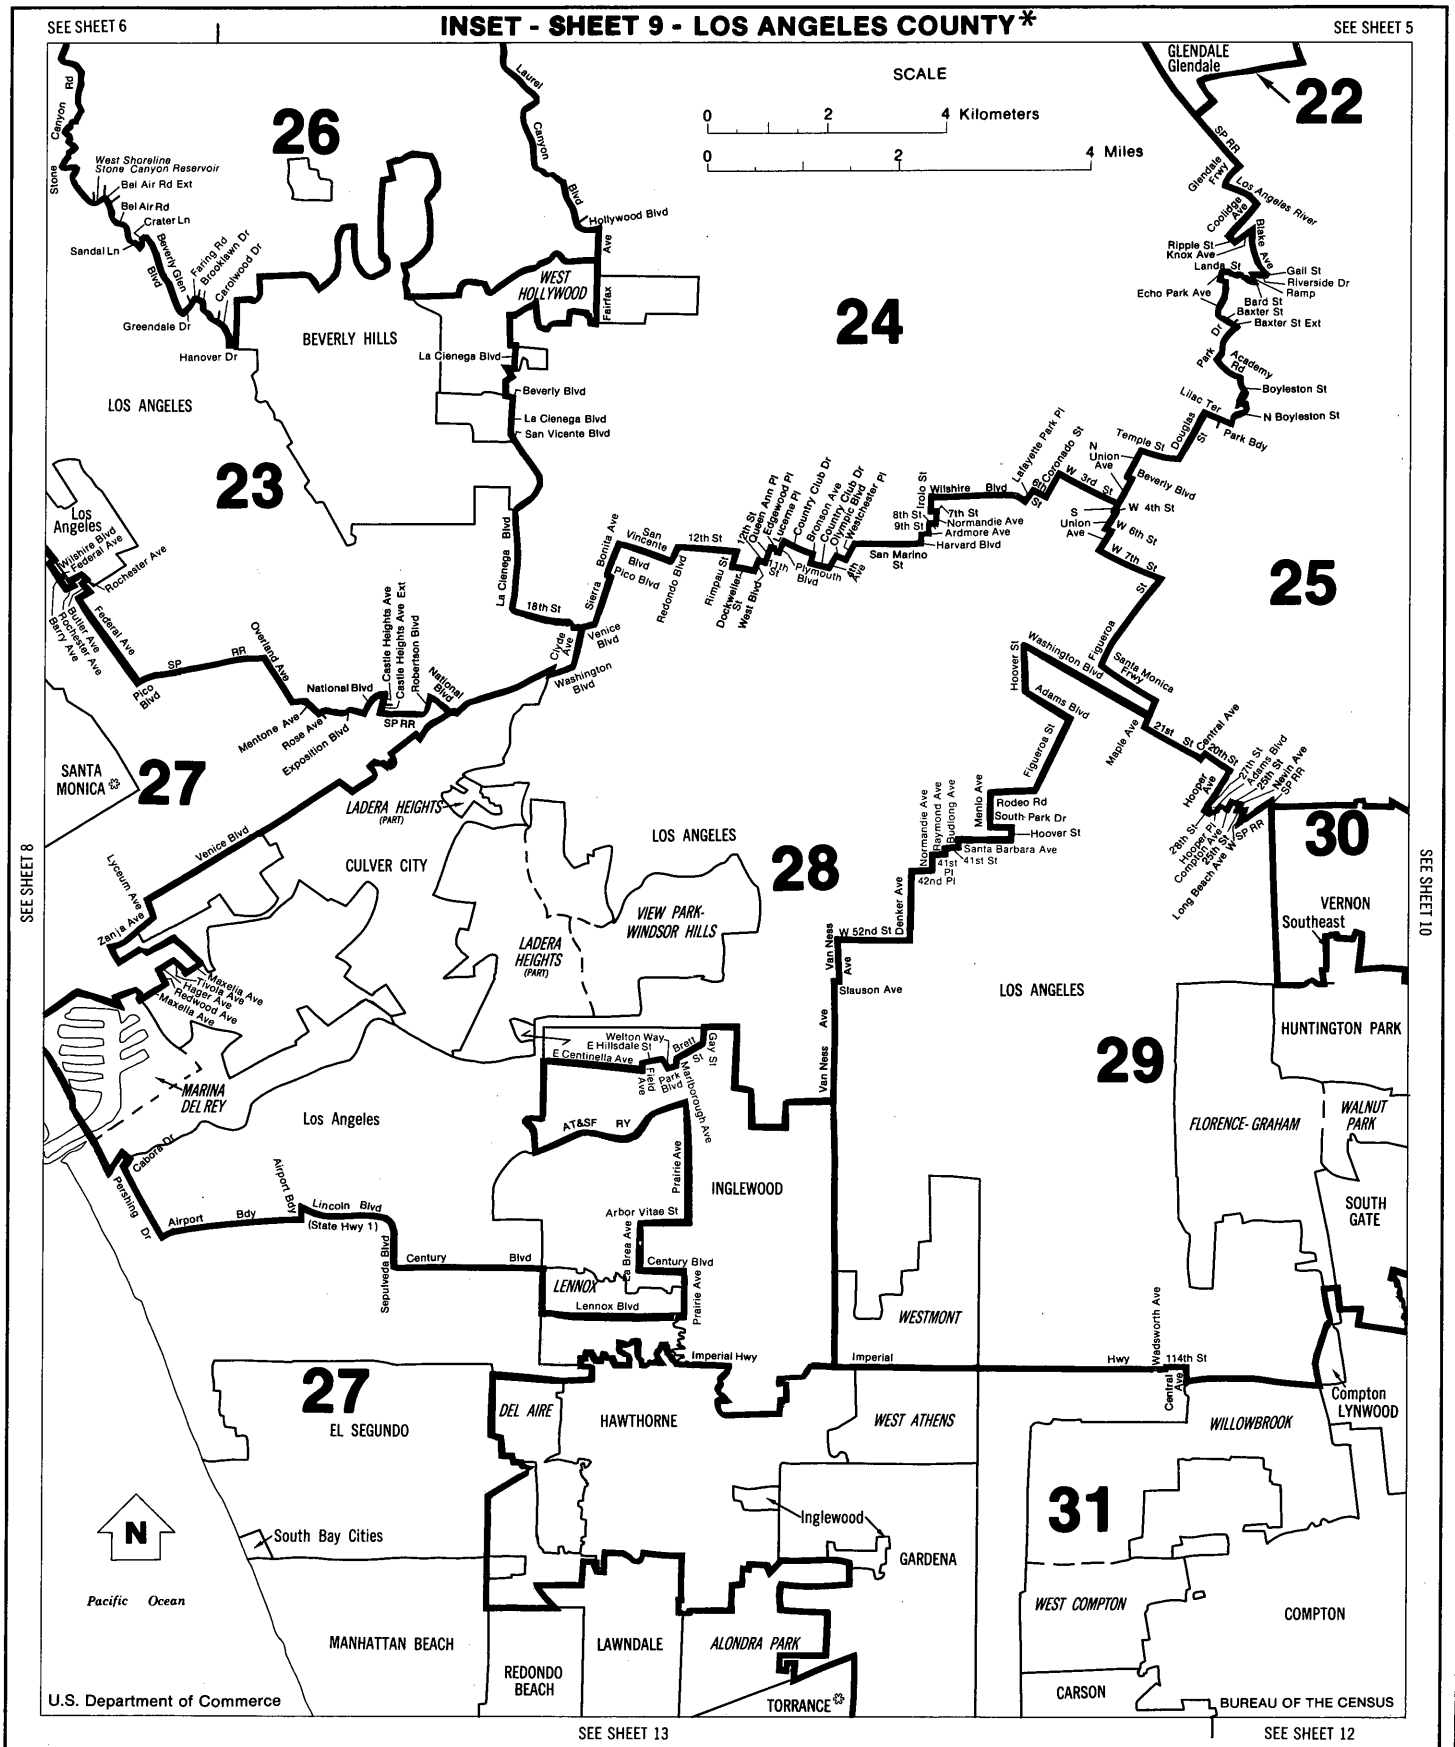

Congressional Districts, Counties, and Selected Places

LOS ANGELES COUNTY

Congressional districts established January 2, 1983; all other boundaries are as of January 1, 1980.

Congressional Districts, Counties, and Selected Places

Congressional districts established January 2, 1983; all other boundaries are as of January 1, 1980.

Congressional Districts, Counties, and Selected Places

Congressional districts established January 2, 1983; all other boundaries are as of January 1, 1980.
 *All shipboard population in Los Angeles county are assigned to congressional district 27.