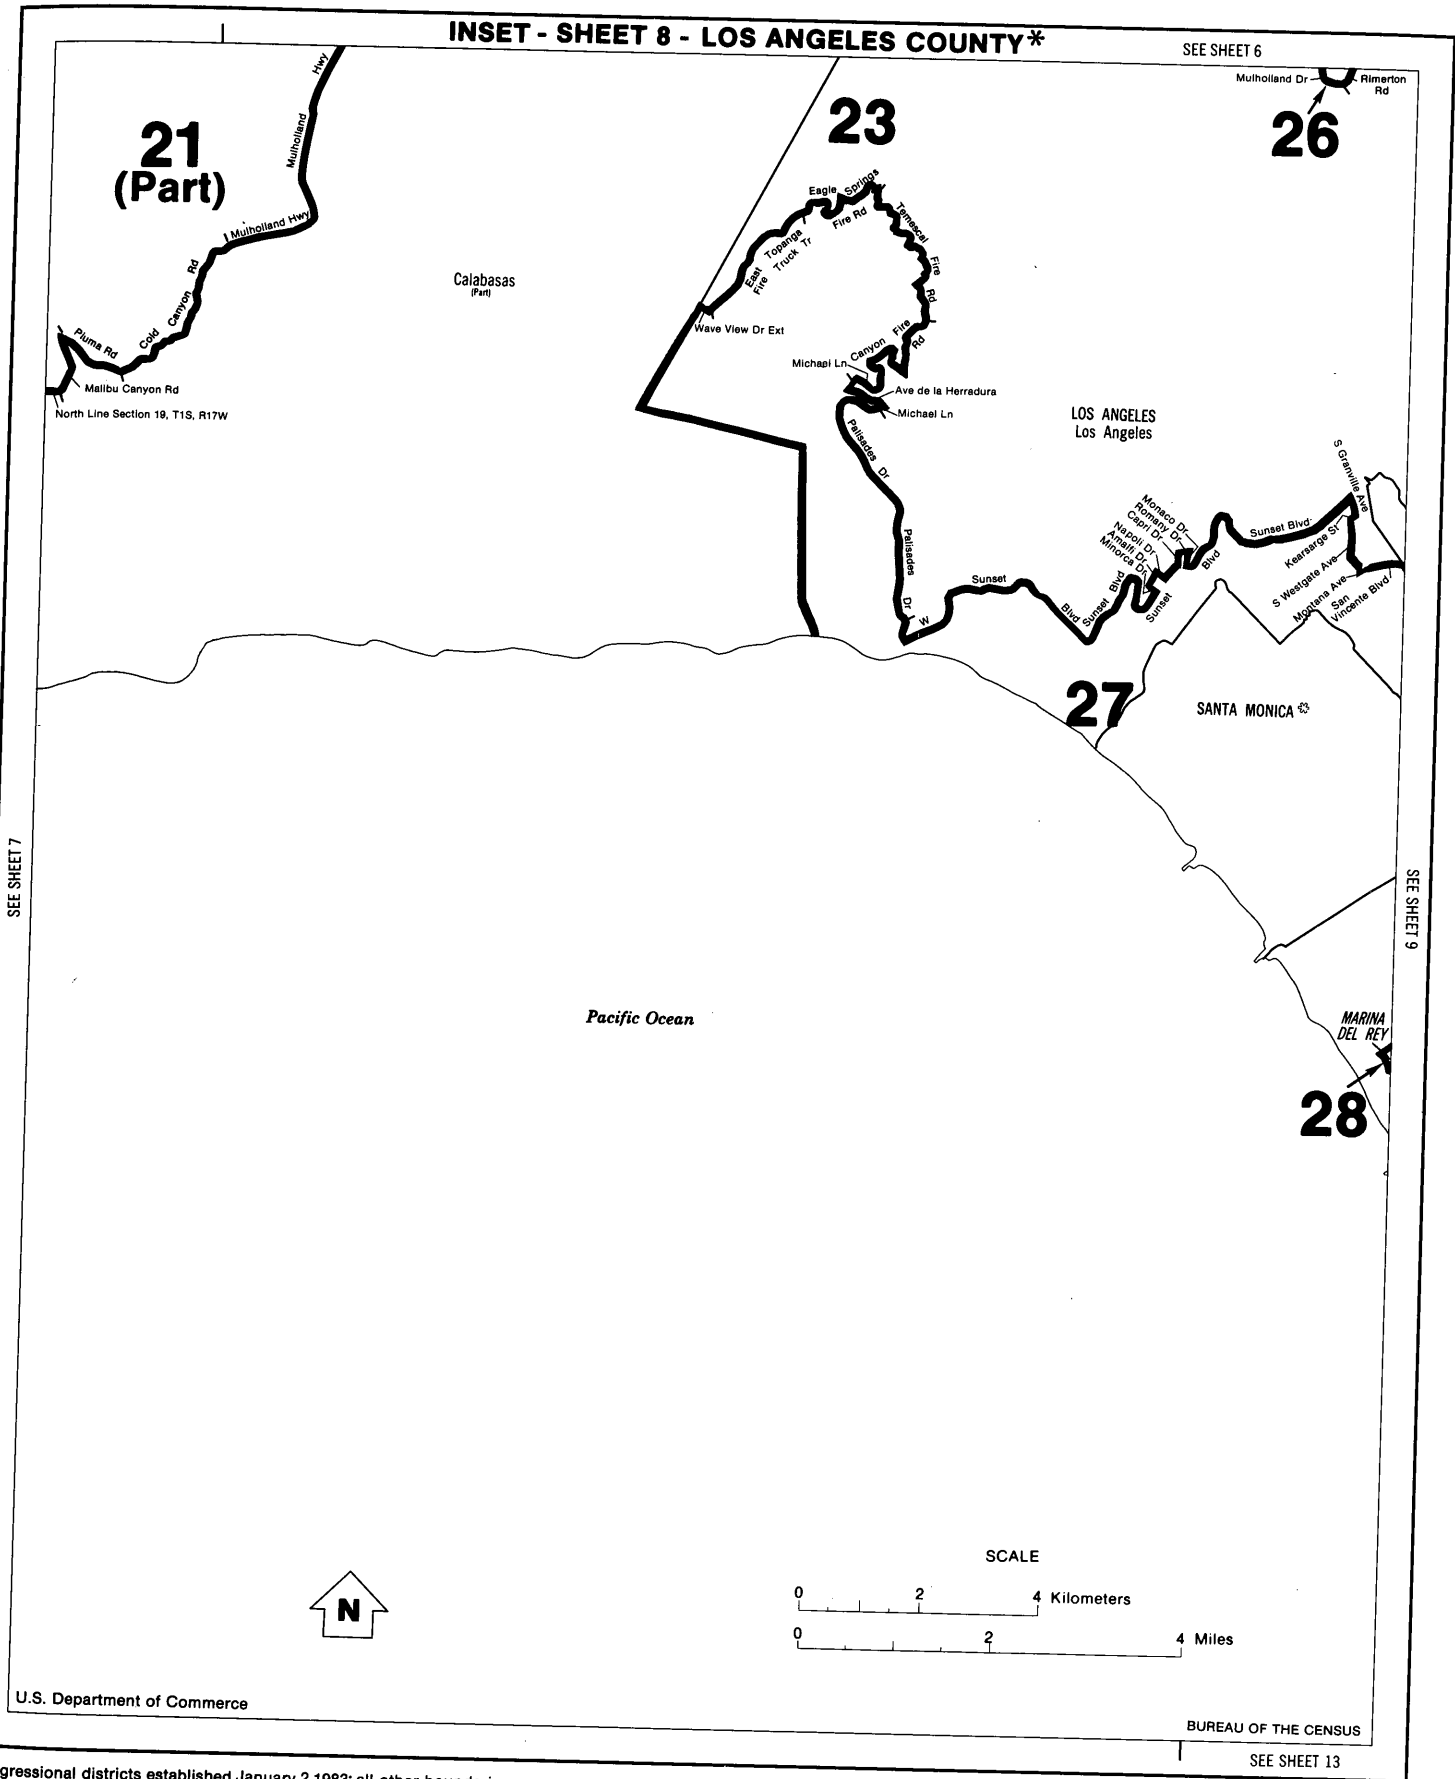

Congressional districts established January 2, 1983; all other boundaries are as of January 1, 1980.

Congressional Districts, Counties, and Selected Places

Congressional districts established January 2, 1983; all other boundaries are as of January 1, 1980.

Congressional Districts, Counties, and Selected Places

INSET - SHEET 7 - LOS ANGELES COUNTY

SEE SHEET 8

U.S. Department of Commerce

BUREAU OF THE CENSUS

Congressional districts established January 2, 1983; all other boundaries are as of January 1, 1980.

*All shipboard population in Los Angeles county are assigned to congressional district 27.

Congressional Districts, Counties, and Selected Places

INSET - SHEET 8 - LOS ANGELES COUNTY*

SEE SHEET 6

U.S. Department of Commerce

BUREAU OF THE CENSUS

SEE SHEET 13

Congressional districts established January 2, 1983; all other boundaries are as of January 1, 1980.
 *All shipboard population in Los Angeles county are assigned to congressional district 27.