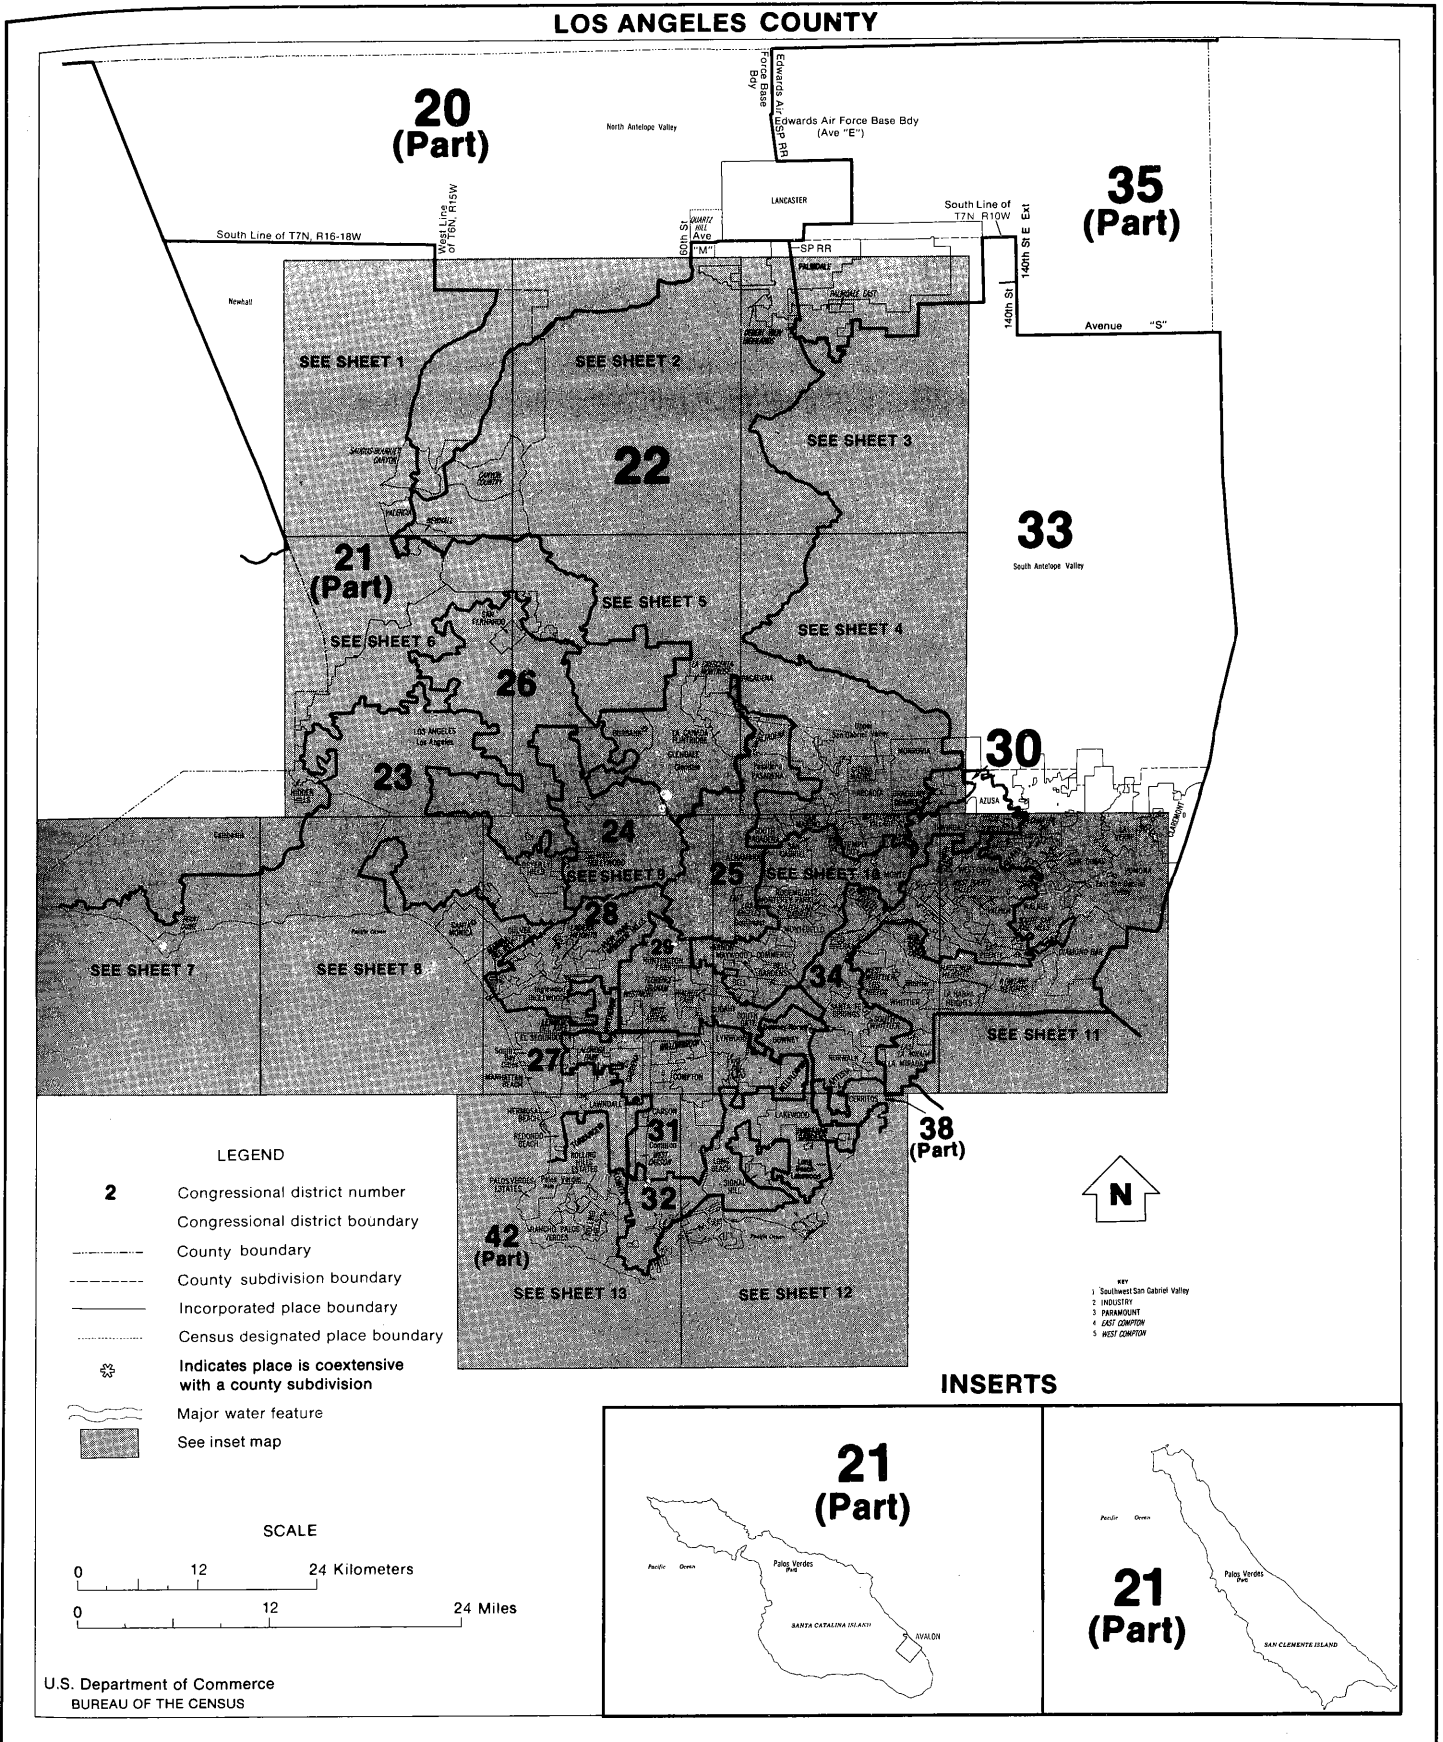

Congressional Districts, Counties, and Selected Places

LOS ANGELES COUNTY

Congressional districts established January 2, 1983; all other boundaries are as of January 1, 1980.